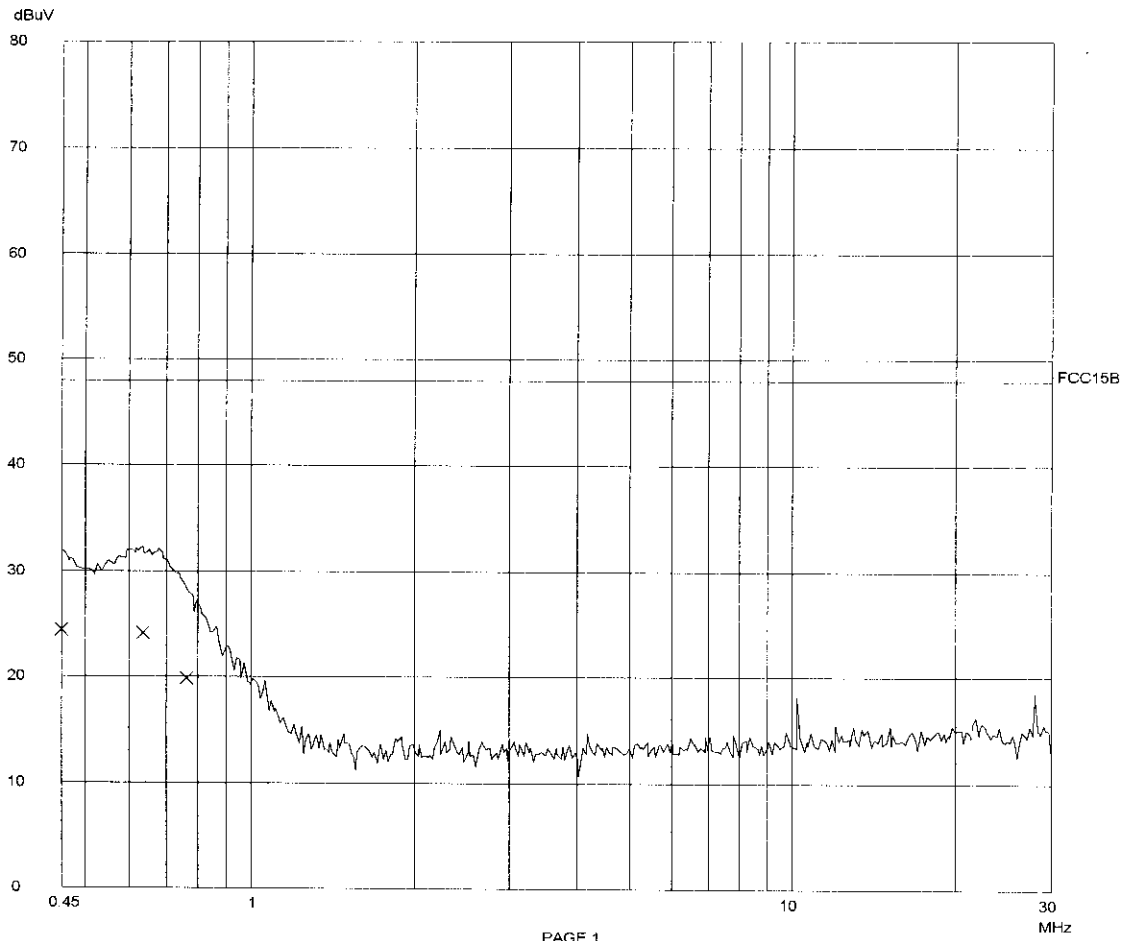

## ETL SEMKO

Report No.: 0109969

Tested By: Ben, Report No.: 0109969

Scan Settings (1 Range)

Frequencies				Receiver Settings			
Start	Stop	Step	IF BW	Detector	M-Time	Atten	Preamp OpRge
450k	30M	5k	10k	PK	20ms	AUTO	LN OFF 60dB

Final Measurement: x QP

Meas Time: 1 s  
Subranges: 16  
Acc Margin: 20dB

Transducer No.	Start	Stop	Name
21	9k	30M	EW0698

Ctrl No.: N/A