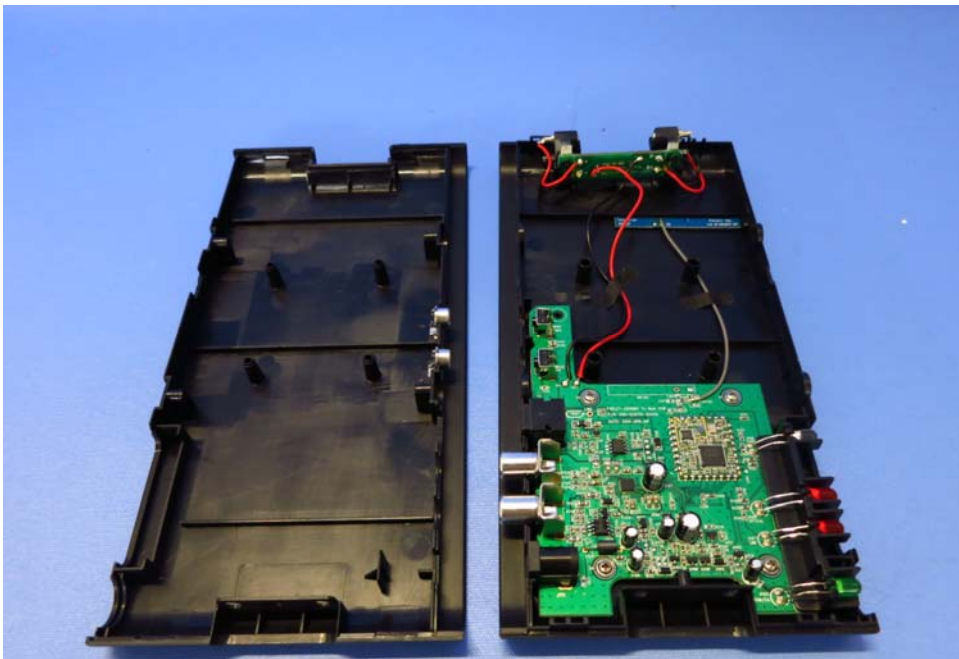


INTERTEK TESTING SERVICE

Report No.: 14010195HKG-004

Equipment Photographs

Model: 3301089

(Internal)

INTERTEK TESTING SERVICE

Report No.: 14010195HKG-004

Equipment Photographs

Model: 3301089

(Internal)

INTERTEK TESTING SERVICE

Report No.: 14010195HKG-004

Equipment Photographs

Model: 3301089

(Internal)

INTERTEK TESTING SERVICE

Report No.: 14010195HKG-004

Equipment Photographs

Model: 3301089

(Internal)

INTERTEK TESTING SERVICE

Report No.: 14010195HKG-004

Equipment Photographs

Model: 3301089