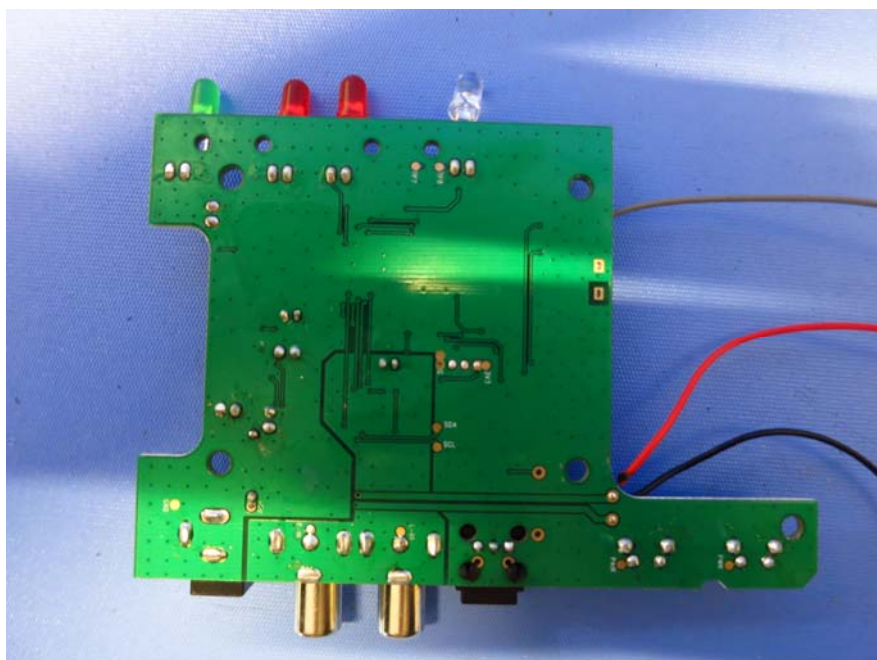

Equipment Photographs

Model: 3301089

(Internal)

INTERTEK TESTING SERVICE

Report No.: 14010195HKG-004

Equipment Photographs

Model: 3301089

(Internal)

INTERTEK TESTING SERVICE

Report No.: 14010195HKG-004

Equipment Photographs

Model: 3301089

(Internal)

INTERTEK TESTING SERVICE

Report No.: 14010195HKG-004

Equipment Photographs