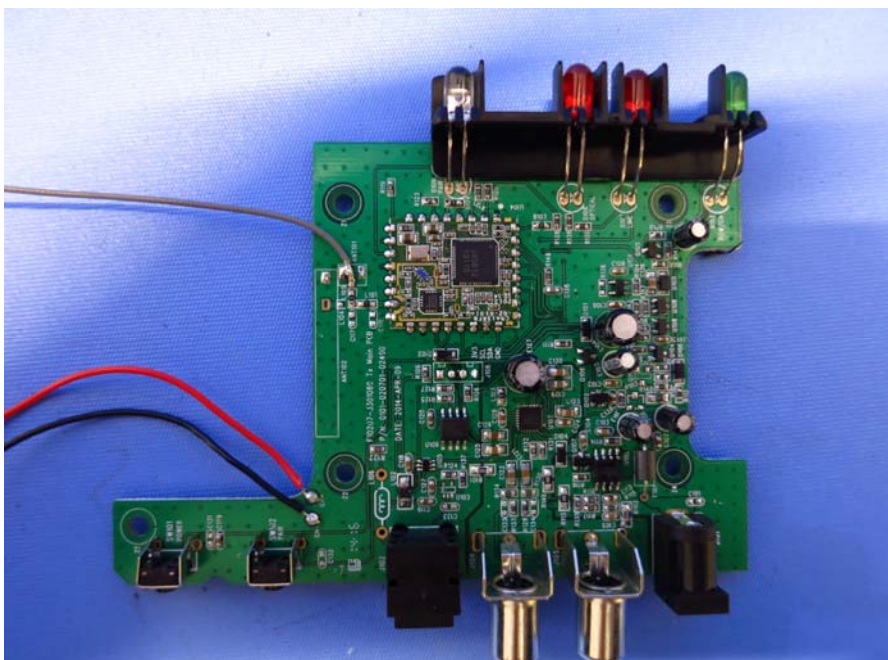

Equipment Photographs

Model: 3301089

(Internal)

INTERTEK TESTING SERVICE

Report No.: 14010195HKG-004

Equipment Photographs

Model: 3301089

(Internal)