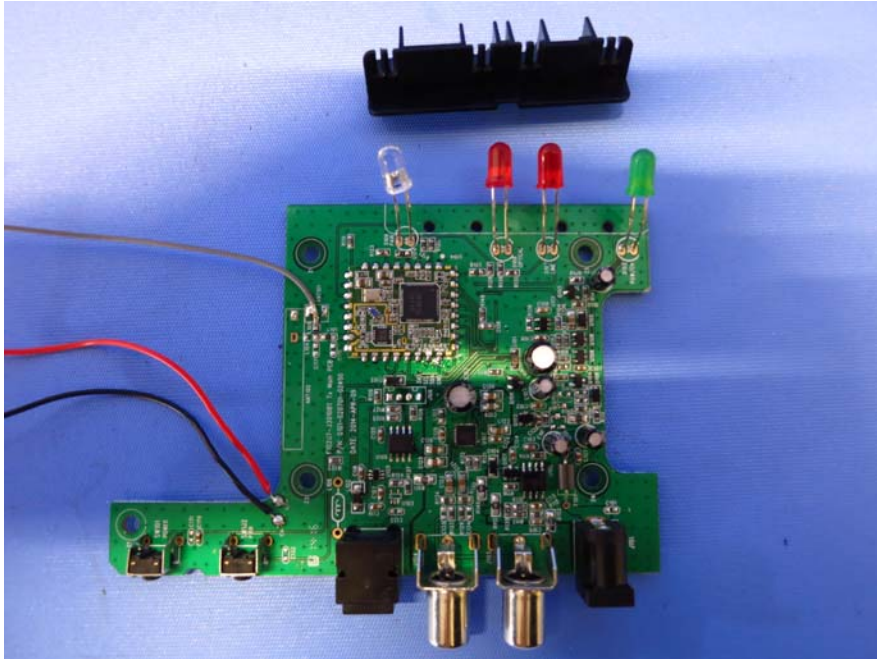

Equipment Photographs

Model: 3301089

(Internal)

INTERTEK TESTING SERVICE

Report No.: 14010195HKG-004

Equipment Photographs

Model: 3301089

(Internal)

INTERTEK TESTING SERVICE

Report No.: 14010195HKG-004

Equipment Photographs

Model: 3301089

(Internal)

INTERTEK TESTING SERVICE

Report No.: 14010195HKG-004

Equipment Photographs