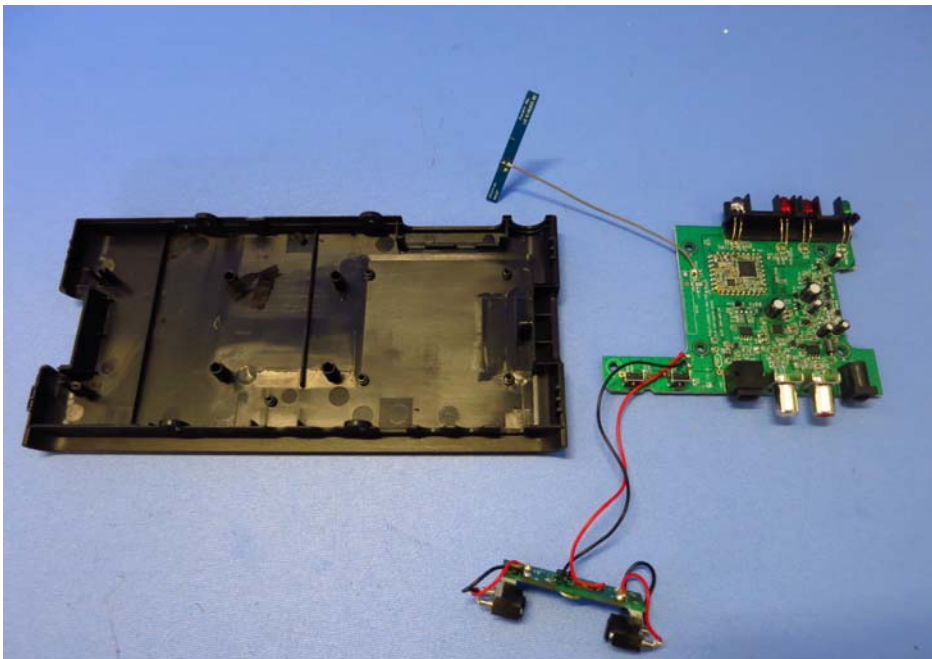


INTERTEK TESTING SERVICE

Report No.: 14010195HKG-004

Equipment Photographs

Model: 3301089

(Internal)

INTERTEK TESTING SERVICE

Report No.: 14010195HKG-004

Equipment Photographs

Model: 3301089

(Internal)

INTERTEK TESTING SERVICE

Report No.: 14010195HKG-004

Equipment Photographs

Model: 3301089

(Internal)

INTERTEK TESTING SERVICE

Report No.: 14010195HKG-004

Equipment Photographs

Model: 3301089

(Internal)

INTERTEK TESTING SERVICE

Report No.: 14010195HKG-004

Equipment Photographs

Model: 3301089

(Internal)

INTERTEK TESTING SERVICE

Report No.: 14010195HKG-004

Equipment Photographs

Model: 3301089

(Internal)

INTERTEK TESTING SERVICE

Report No.: 14010195HKG-004