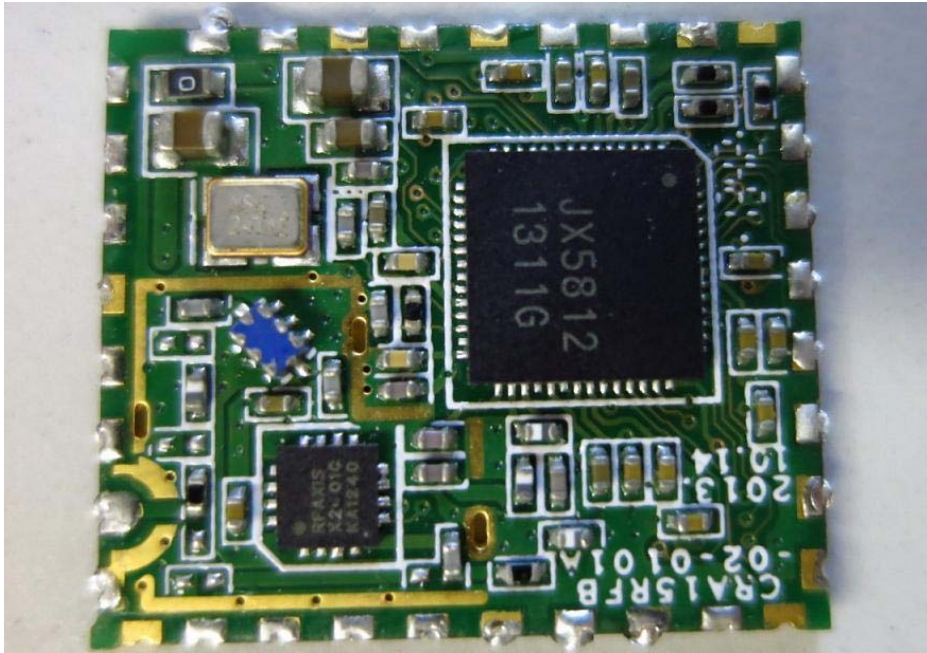

Model: 3301089

(Internal)

INTERTEK TESTING SERVICE

Report No.: 14010195HKG-004

Equipment Photographs

Model: 3301089

(Internal)

INTERTEK TESTING SERVICE