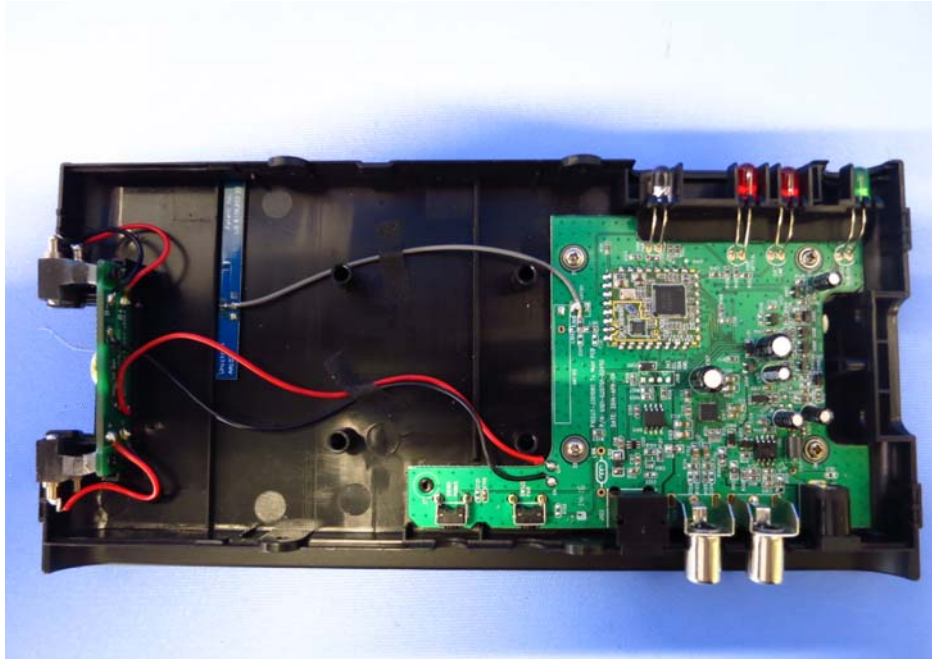


INTERTEK TESTING SERVICE

Report No.: 14010195HKG-004

Equipment Photographs

Model: 3301089

(Internal)

INTERTEK TESTING SERVICE

Report No.: 14010195HKG-004

Equipment Photographs

Model: 3301089

(Internal)

INTERTEK TESTING SERVICE

Report No.: 14010195HKG-004

Equipment Photographs

Model: 3301089

(Internal)

INTERTEK TESTING SERVICE

Report No.: 14010195HKG-004

Equipment Photographs

Model: 3301089

(Internal)

INTERTEK TESTING SERVICE

Report No.: 14010195HKG-004

Equipment Photographs

Model: 3301089