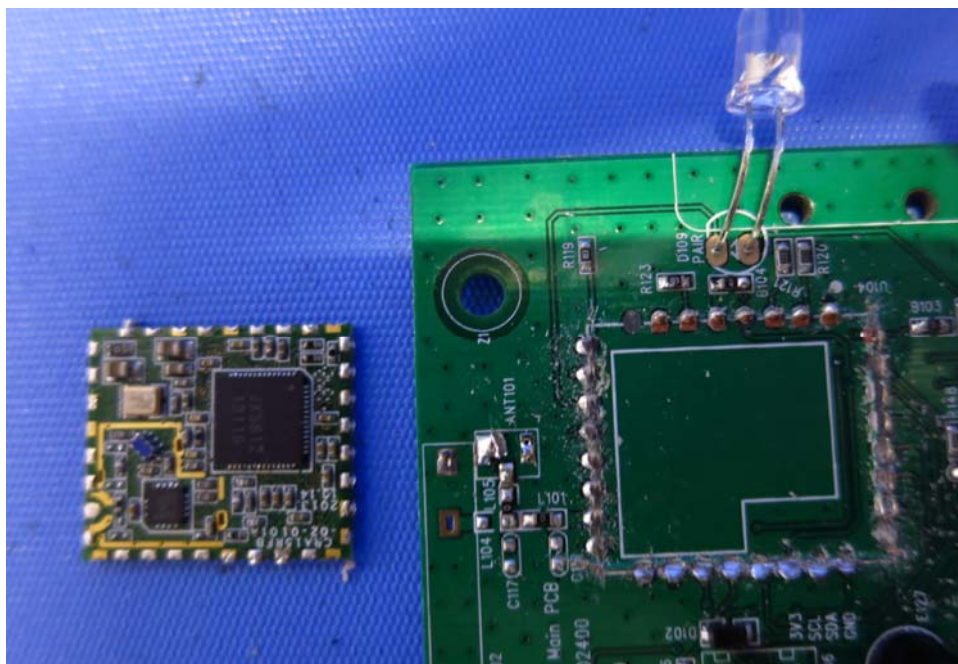

INTERTEK TESTING SERVICE

Report No.: 14010195HKG-004

Equipment Photographs

Model: 3301089

(Internal)