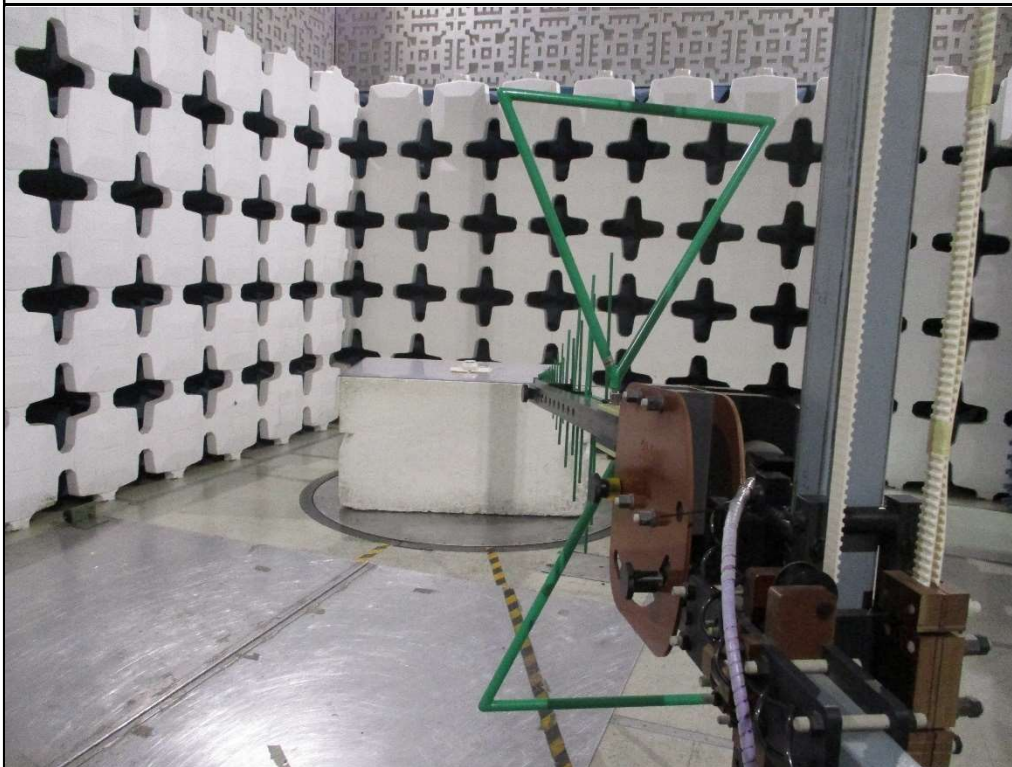

Test Setup for Spurious Radiated Emissions, 30-1000MHz – Antenna Polarization
Horizontal

Test Setup for Spurious Radiated Emissions, 30-1000MHz – Antenna Polarization
Vertical

Test Setup for Spurious Radiated Emissions, 1GHz to 18GHz – Antenna Polarization Horizontal

Test Setup for Spurious Radiated Emissions, 1GHz to 18GHz – Antenna Polarization Vertical

Test Setup for Spurious Radiated Emissions, 1GHz to 18GHz – Antenna
Polarization Horizontal

Test Setup for Spurious Radiated Emissions, 1GHz to 18GHz – Antenna
Polarization Vertical