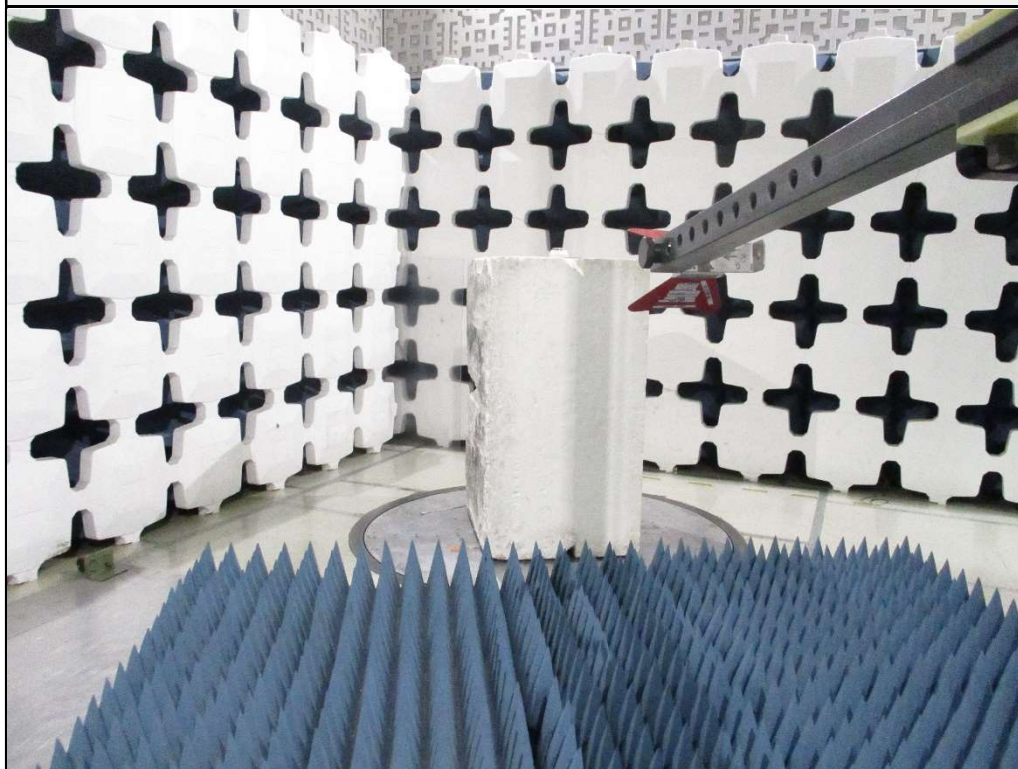

Test Setup for Spurious Radiated Emissions, 30-1000MHz – Antenna Polarization
Horizontal

Test Setup for Spurious Radiated Emissions, 30-1000MHz – Antenna Polarization
Vertical

Test Setup for Spurious Radiated Emissions, 1GHz to 18GHz – Antenna Polarization Horizontal

Test Setup for Spurious Radiated Emissions, 1GHz to 18GHz – Antenna Polarization Vertical

Test Setup for Spurious Radiated Emissions, 1GHz to 18GHz – Antenna
Polarization Horizontal

Test Setup for Spurious Radiated Emissions, 1GHz to 18GHz – Antenna
Polarization Vertical