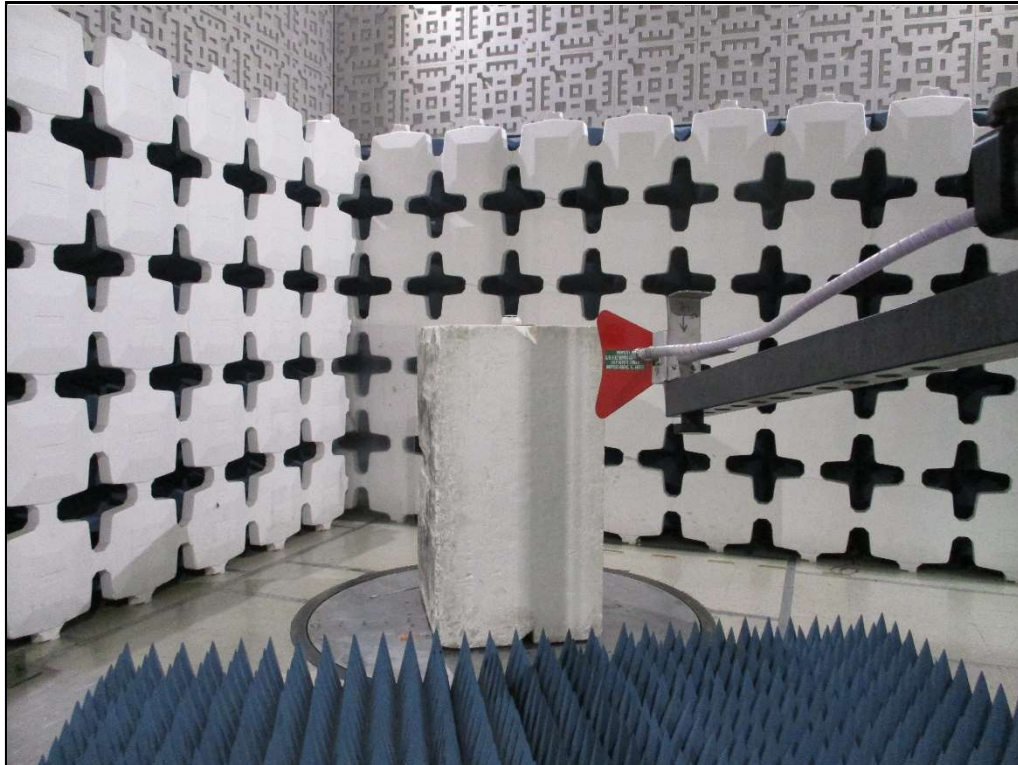

Test Setup for Spurious Radiated Emissions, 30-1000MHz – Antenna Polarization
Horizontal

Test Setup for Spurious Radiated Emissions, 30-1000MHz – Antenna Polarization
Vertical

Test Setup for Spurious Radiated Emissions, 1GHz to 18GHz – Antenna Polarization Horizontal

Test Setup for Spurious Radiated Emissions, 1GHz to 18GHz – Antenna Polarization Vertical

Test Setup for Spurious Radiated Emissions, 1GHz to 18GHz – Antenna
Polarization Horizontal

Test Setup for Spurious Radiated Emissions, 1GHz to 18GHz – Antenna
Polarization Vertical