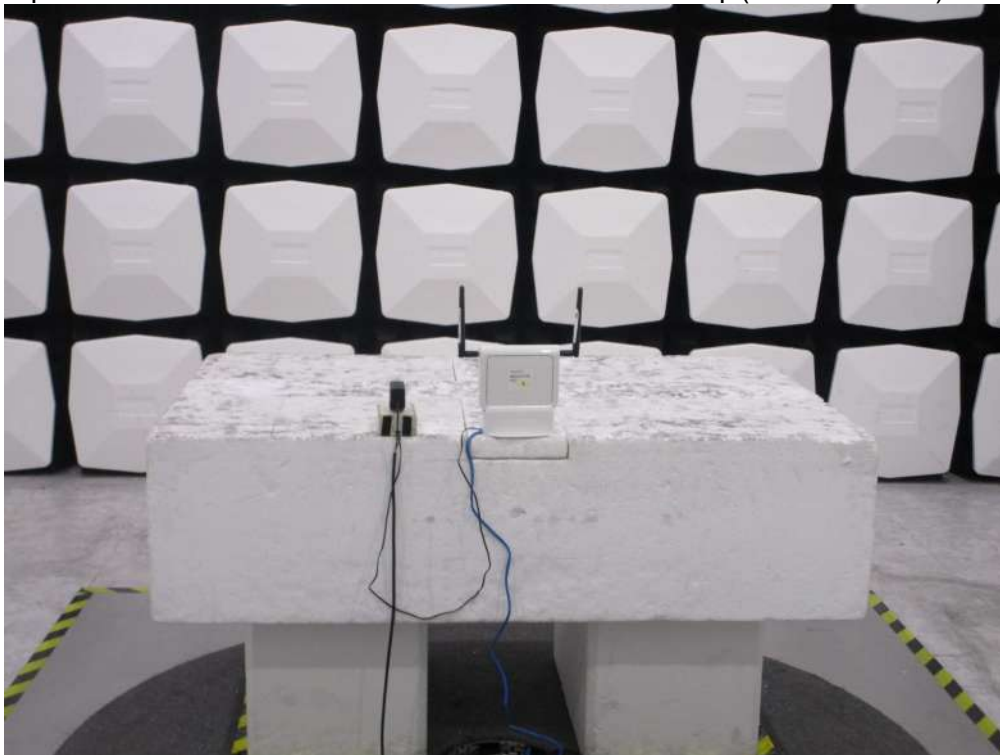

Appendix B

➤ Test Setup Photograph

<AC power Line Conducted Emission>

Description: Front View of Conducted Emission Test Setup

Description: Back View of Conducted Emission Test Setup

<Radiated Emission>

Description : Front View of Radiated Emission Test Setup (30MHz~1GHz)

Description : Back View of Radiated Emission Test Setup (30MHz~1GHz)

Description : Front View of Radiated Emission Test Setup (Above 1GHz)

Description : Back View of Radiated Emission Test Setup (Above 1GHz)