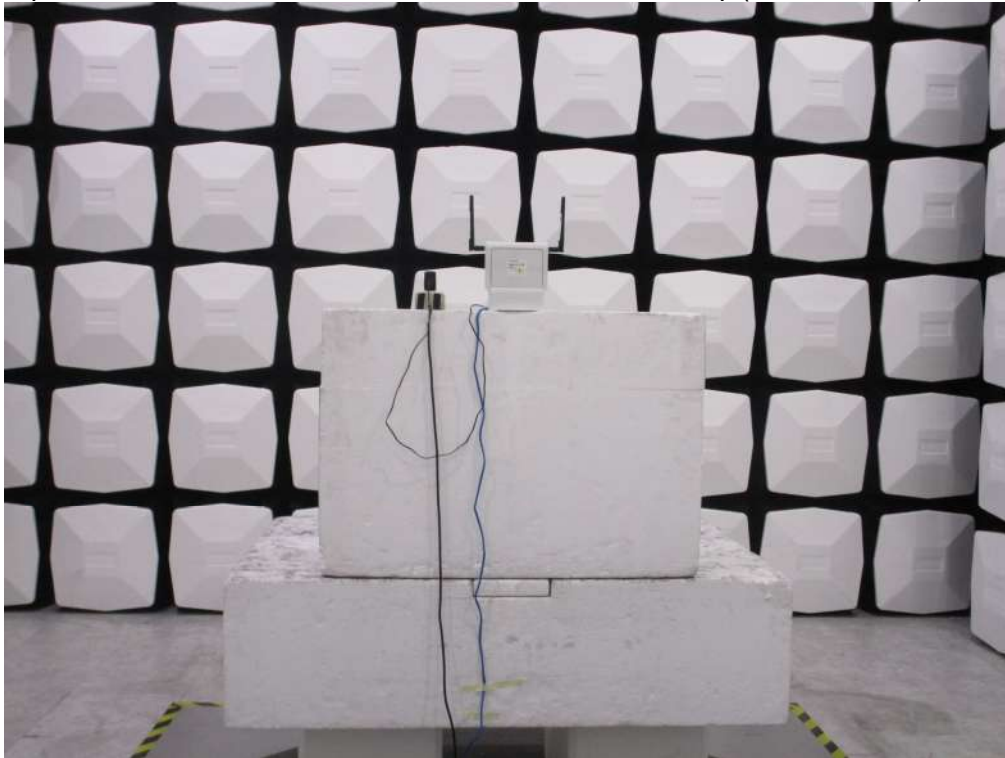

Appendix B

➤ Test Setup Photograph

<AC power Line Conducted Emission>

Description: Front View of Conducted Emission Test Setup

Description: Back View of Conducted Emission Test Setup

<Radiated Emission>

Description : Front View of Radiated Emission Test Setup (30MHz~1GHz)

Description : Back View of Radiated Emission Test Setup (30MHz~1GHz)

Description : Front View of Radiated Emission Test Setup (Above 1GHz)

Description : Back View of Radiated Emission Test Setup (Above 1GHz)