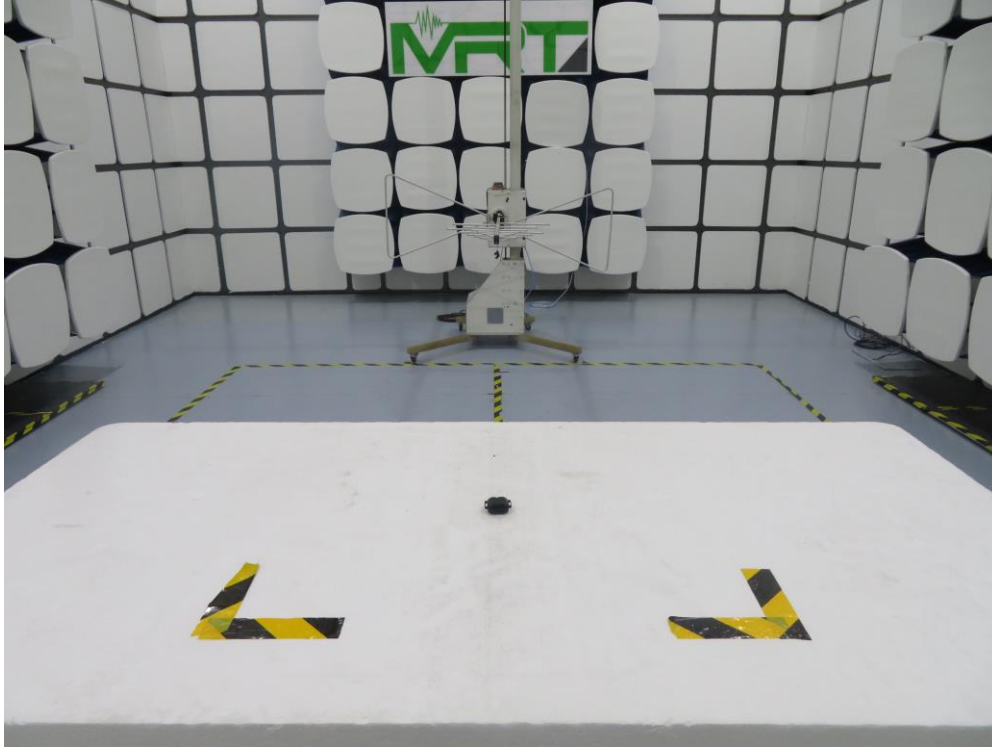

FCC Part 15C Test Setup Photo

Description: Radiated Spurious Emission Test Setup for below 1GHz

Description: Radiated Spurious Emission Test Setup for above 1GHz