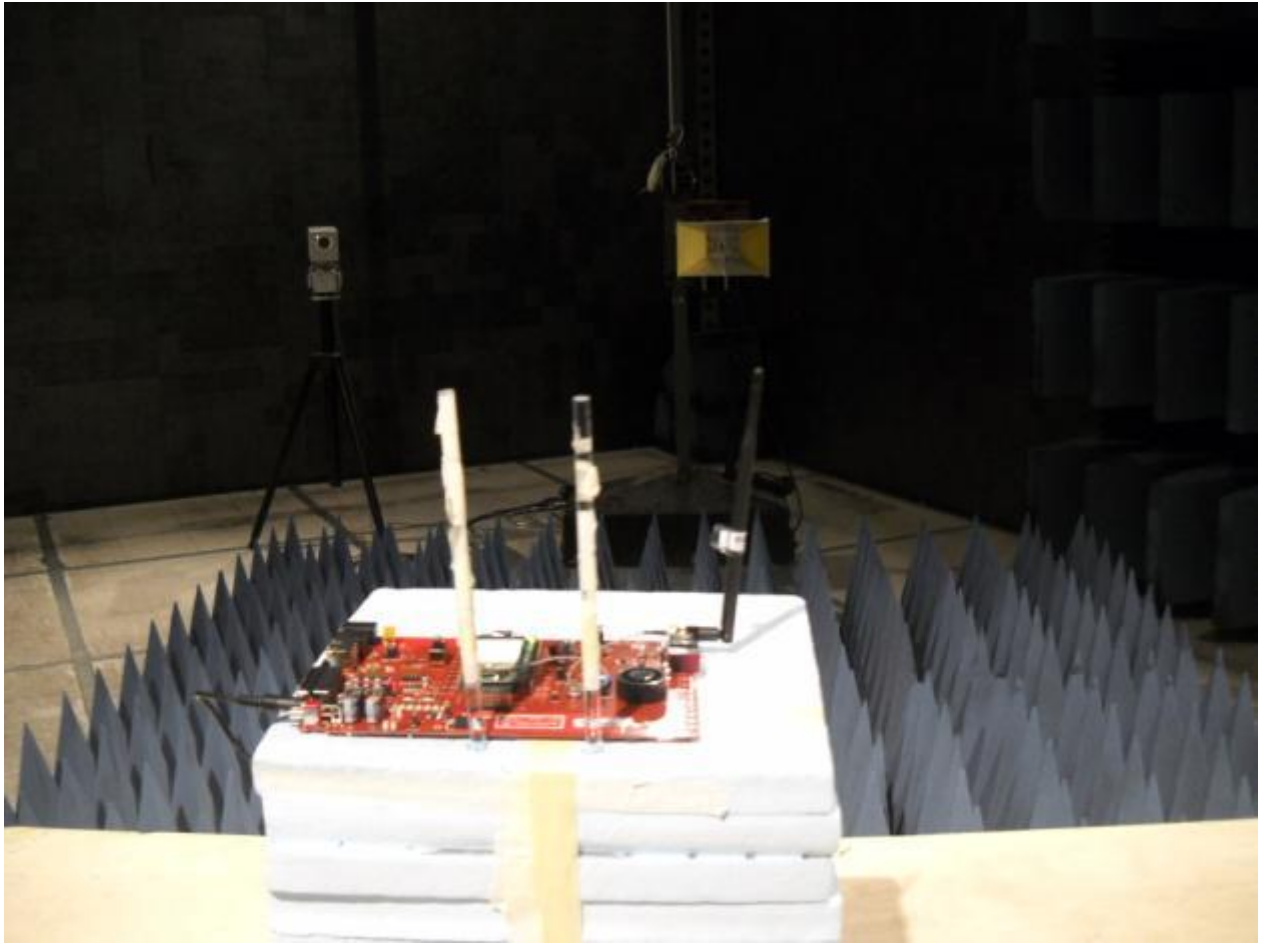

# Test Setup Pictures

**FOR:**

**Model Name: MTSMC-H3-MI-IP, MTSMC-H3-IP, MTSMC-H3-U**

**Socket Modem iCell**

**FCC ID: AU792U09J14828**

**IC ID: 125A-0037**

**TEST REPORT #: EMC\_MULTI\_043\_10001\_TestSetup**

## EIRP Test Setup

## Radiated Spurious Emissions Test Setup Pictures

<30MHz:

**30M-1GHz**

**>1 GHz**

**>18 GHz:**

**AC Line Conducted Emissions:**