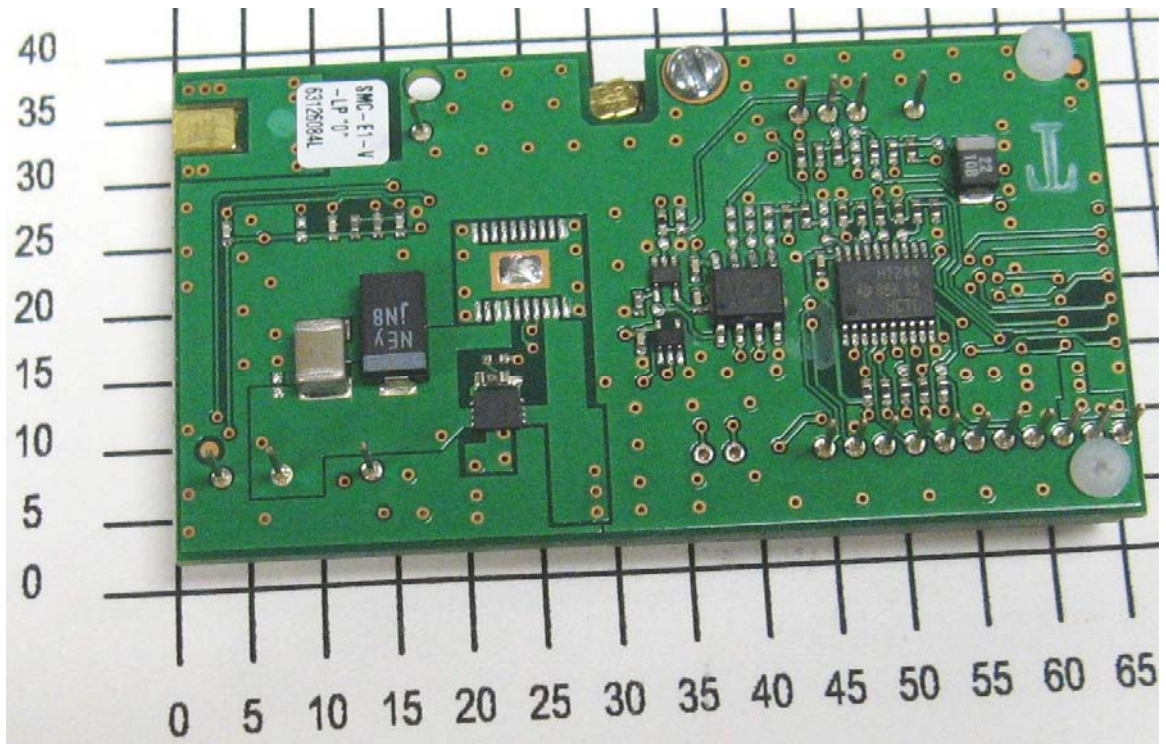

Device Photos

CINTERION

MC751 530960-S1110-A100-1

MADE IN GERMANY

000028 50 0001202

X5

NEY
JN8

NEY
JN8

SMC-E1-V
-LP-NC-0
70893263L