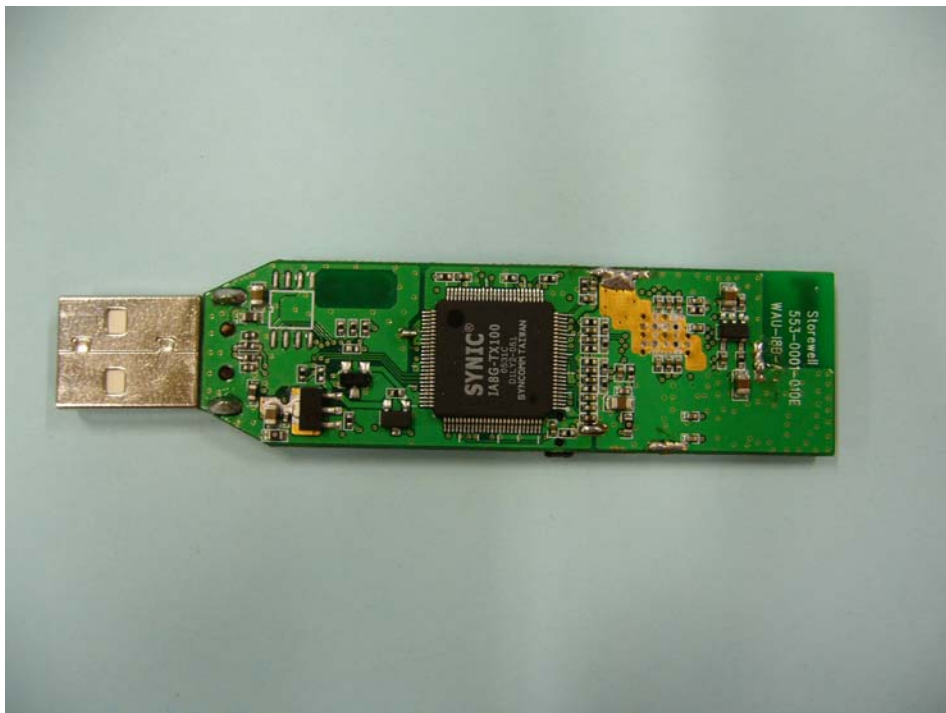

**Internal Photo**  
**Digital Wireless Audio Transmitter (Model: UTX-1)**

**Onkyo corporation**  
**FCC ID: ATMUTX1**

Top (With Cover)

Bottom

**Internal Photo**  
**Digital Wireless Audio Transmitter (Model: UTX-1)**

**Onkyo corporation**  
**FCC ID: ATMUTX1**

Top (Cover off)

Chip Ceramic Antenna

RF part