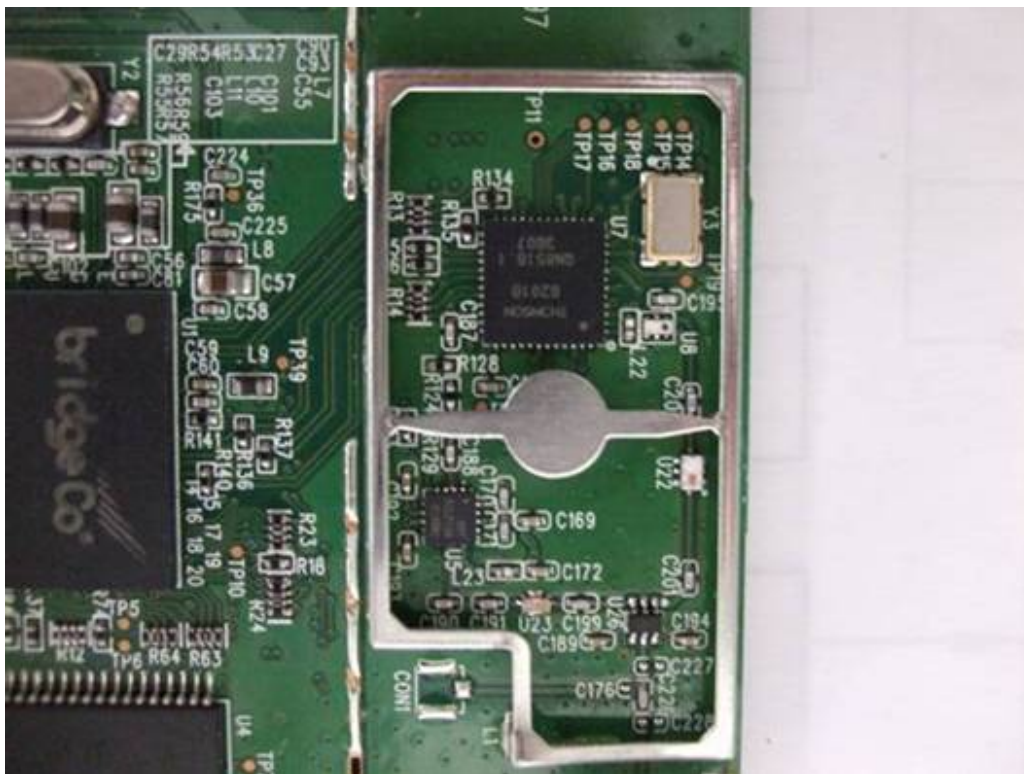

Internal Photo

Onkyo Sound & Vision Corporation  
UNIVERSAL PORT MODULE FOR AIRPLAY [Model: UP-AR1]

Front

Rear

No shield

Expansion

### 3. Board Pictures

#### 3.1 Top View of CR870-2A