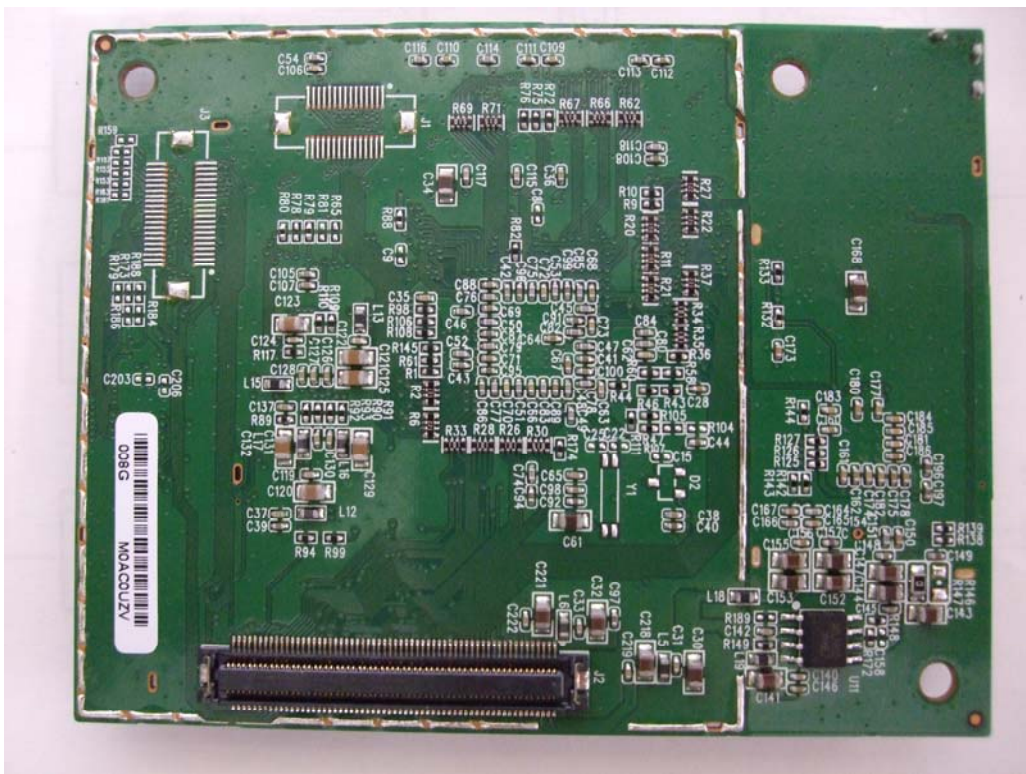

Internal Photo

Onkyo Sound & Vision Corporation  
UNIVERSAL PORT MODULE FOR AIRPLAY [Model: UP-AR1]

Front

Rear

No shield

Expansion

### 3. Board Pictures

#### 3.1 Top View of CR870-2A