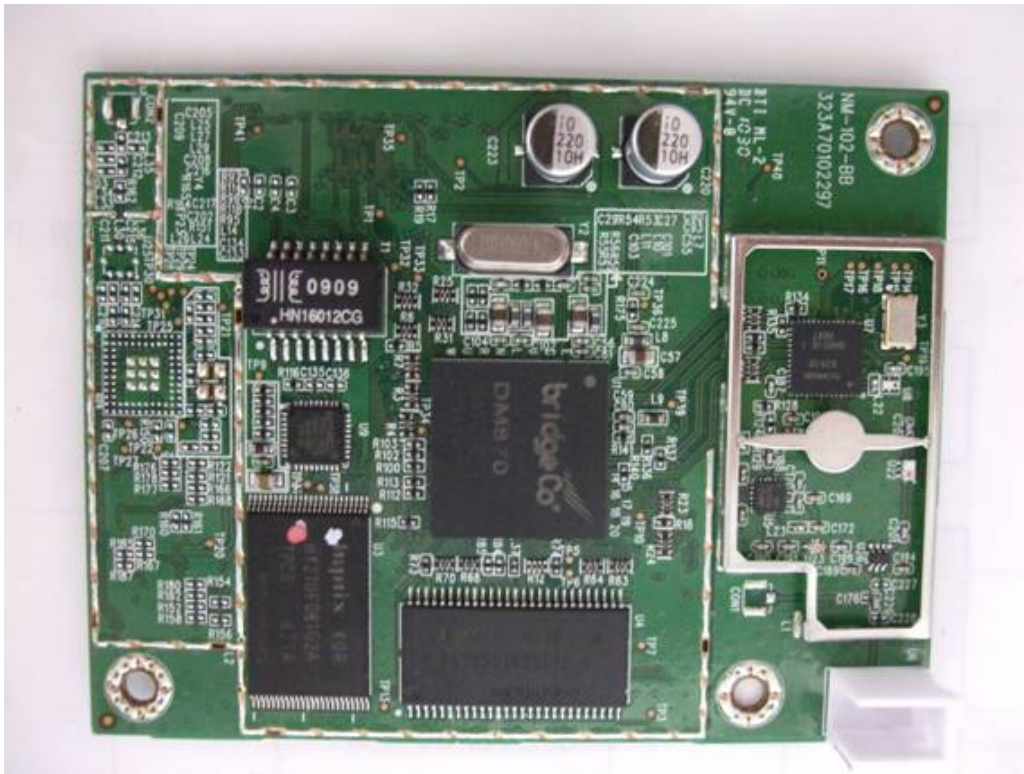

Internal Photo

Onkyo Sound & Vision Corporation  
UNIVERSAL PORT MODULE FOR AIRPLAY [Model: UP-AR1]

Front

Rear

No shield

Expansion

### 3. Board Pictures

#### 3.1 Top View of CR870-2A