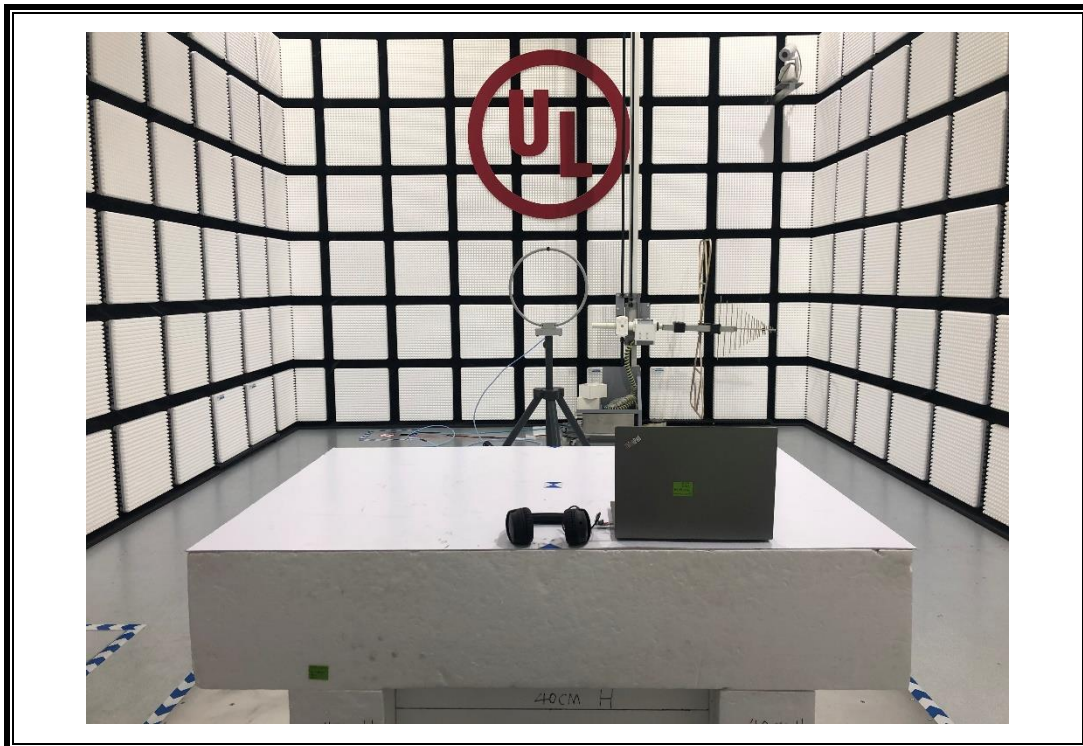

Appendix II

Setup Photographs

RADIATED RF MEASUREMENT SETUP (30MHz ~ 1 GHz)

RADIATED RF MEASUREMENT SETUP (Below 30MHz)

RADIATED RF MEASUREMENT SETUP (Above 1G – X axis)

RADIATED RF MEASUREMENT SETUP (Above 1G – Y axis)

RADIATED RF MEASUREMENT SETUP (Above 1G – Z axis)

POWERLINE CONDUCTED EMISSIONS MEASUREMENT SETUP