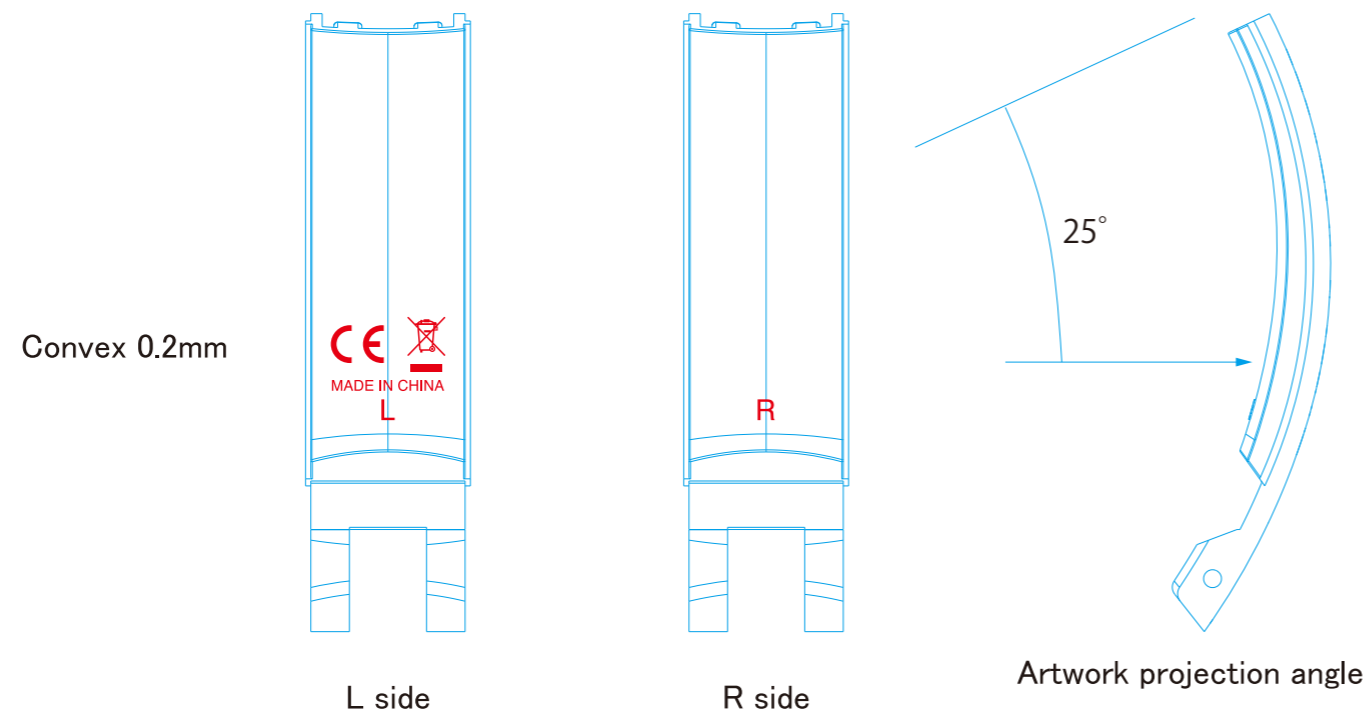

SE-S6BN Slider Cover

Mold engraving Data 2019/1/11

Lot Seal Data 2019/4/15

Silk Print Data 2019/6/20 **Final**