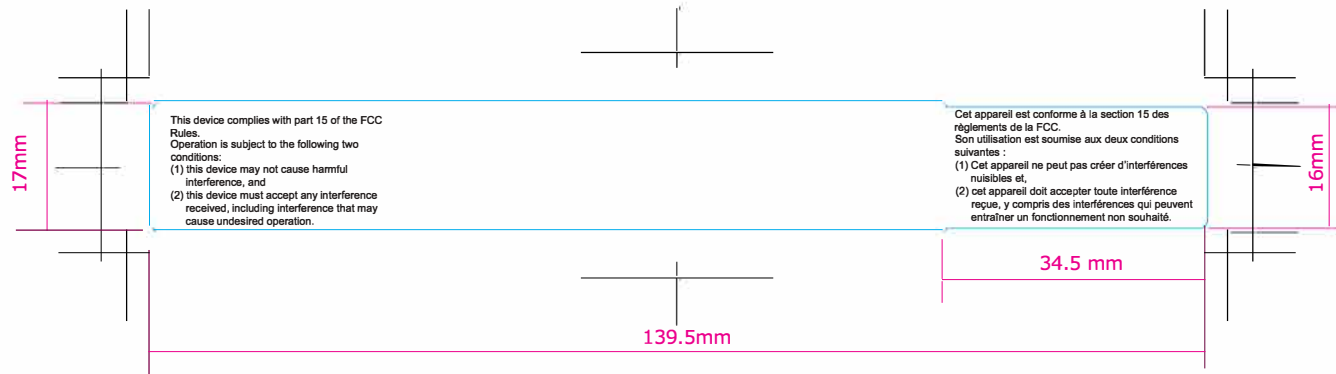

FCC LABEL  
139.5mm × 17mm **K**  
<Front side>

Folding and pasting

<Back side>