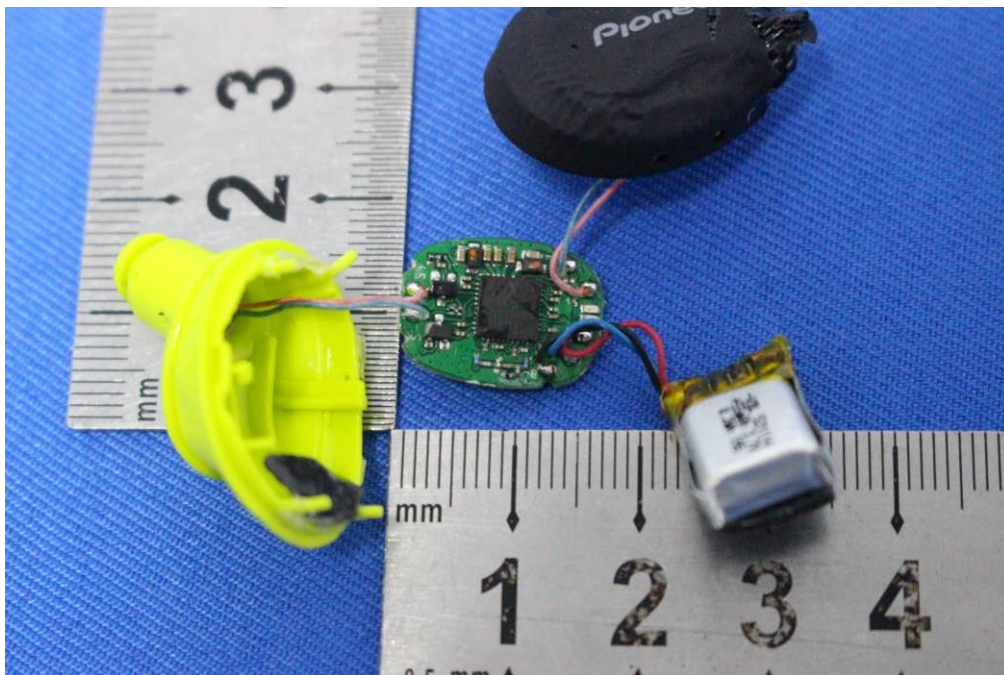

Internal Photos for SZEM1907015844CR

FCC ID: ATMSEE9TW

1 EUT Constructional Details

Antenna