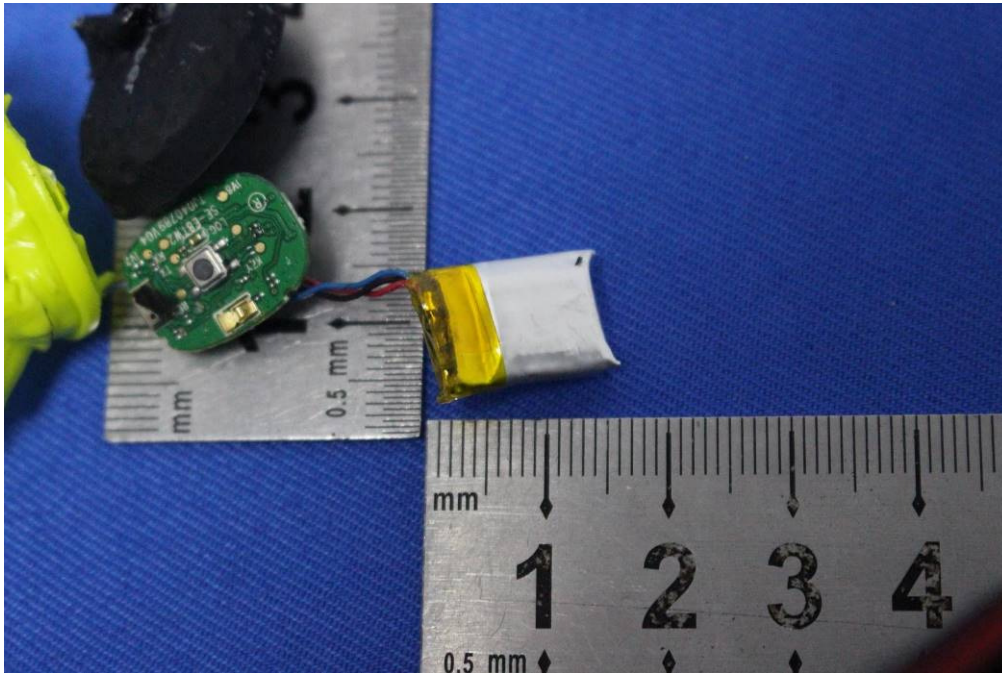

Internal Photos for SZEM1907015844CR

FCC ID: ATMSEE9TW

1 EUT Constructional Details

Antenna