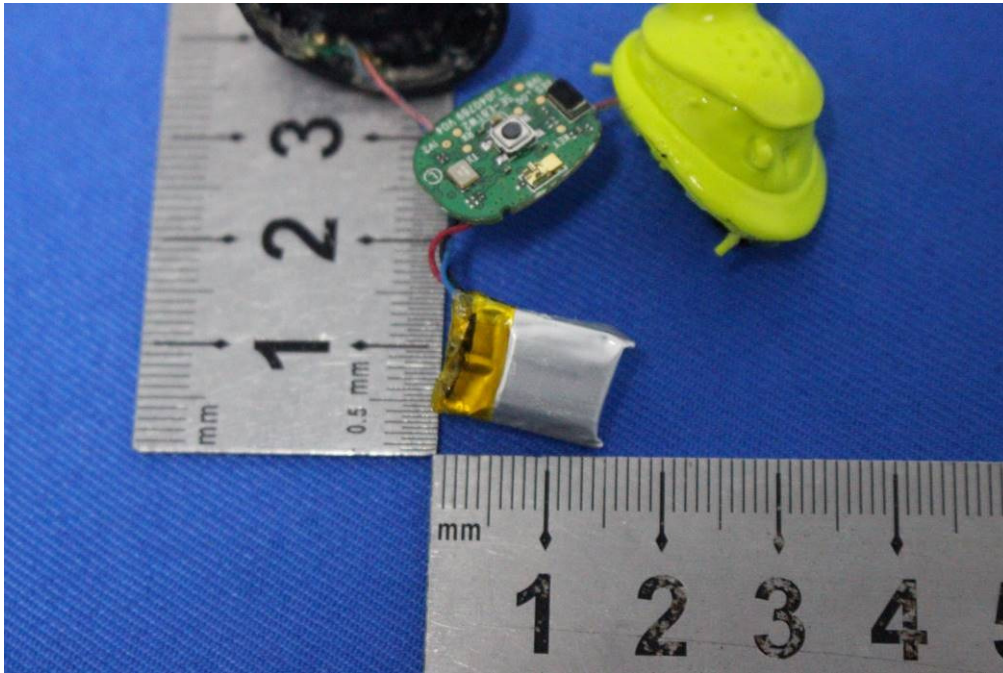

Internal Photos for SZEM1907015844CR

FCC ID: ATMSEE9TW

1 EUT Constructional Details

Antenna