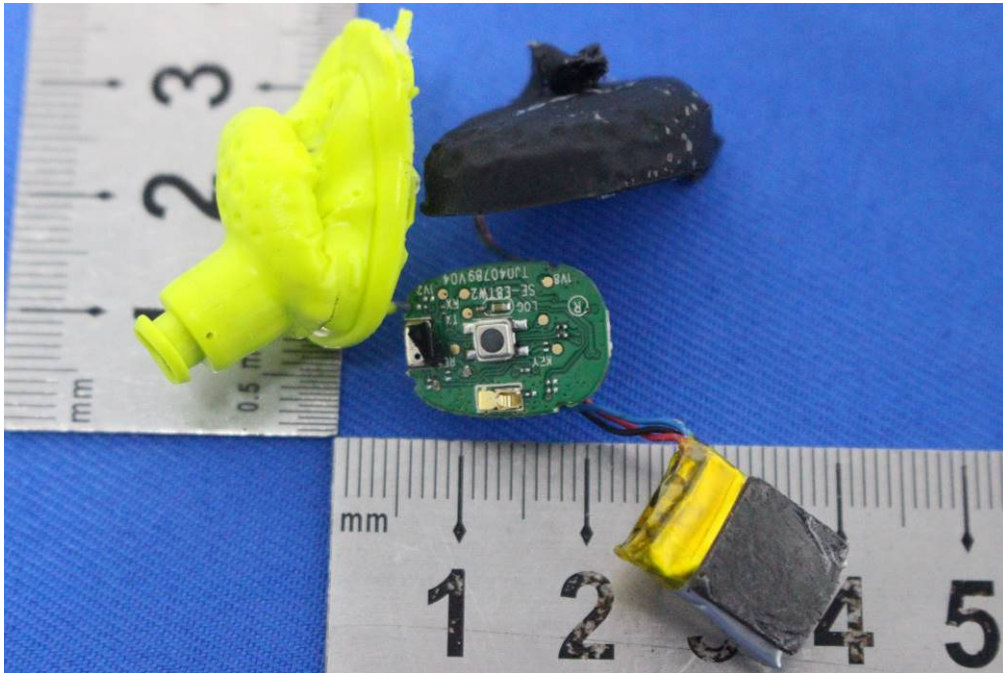

Internal Photos for SZEM1907015844CR

FCC ID: ATMSEE9TW

1 EUT Constructional Details

Antenna