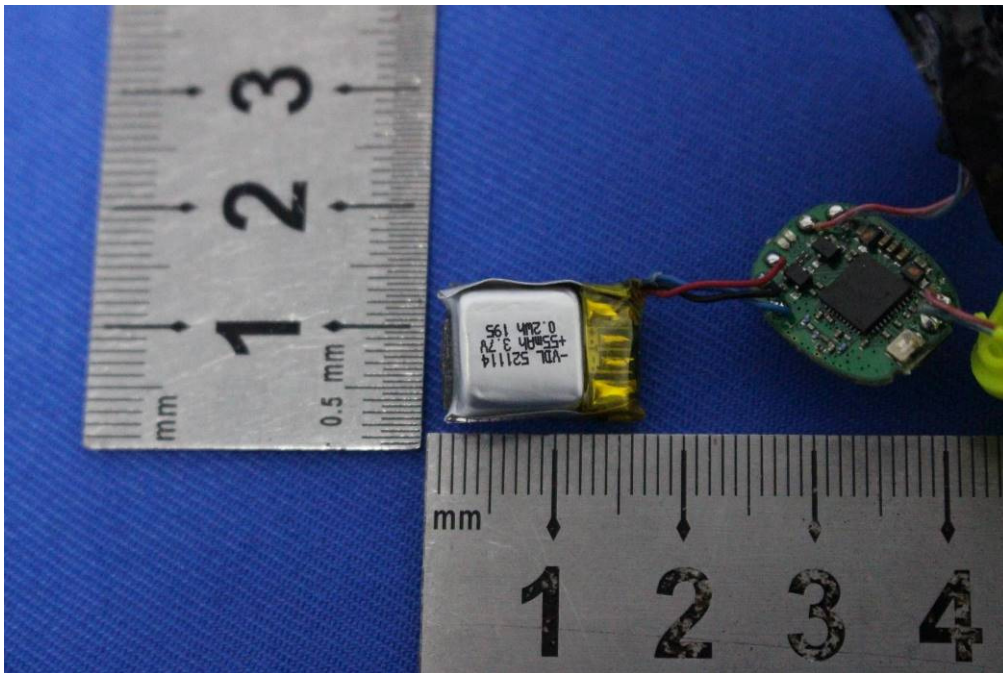

Internal Photos for SZEM1907015844CR

FCC ID: ATMSEE9TW

1 EUT Constructional Details

Antenna