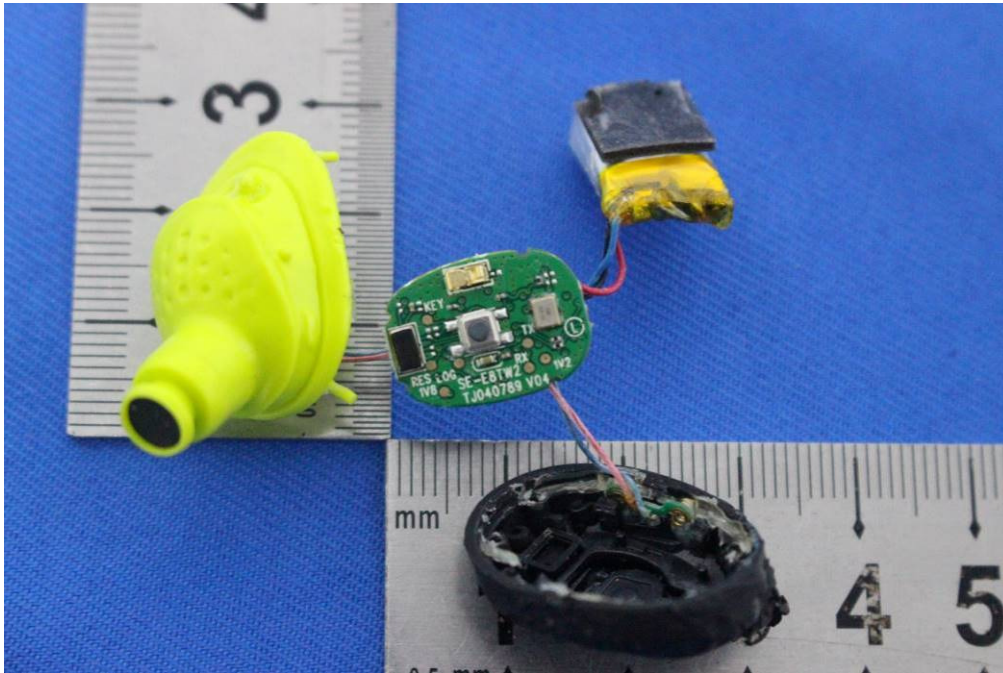

Internal Photos for SZEM1907015844CR

FCC ID: ATMSEE9TW

1 EUT Constructional Details

Antenna