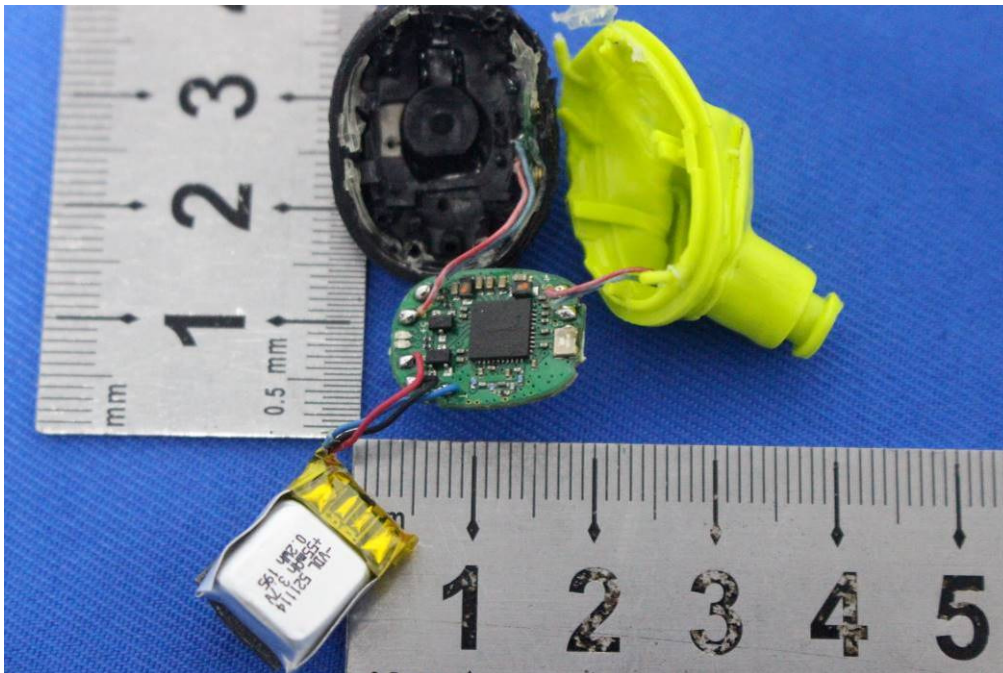

Internal Photos for SZEM1907015844CR

FCC ID: ATMSEE9TW

1 EUT Constructional Details

Antenna