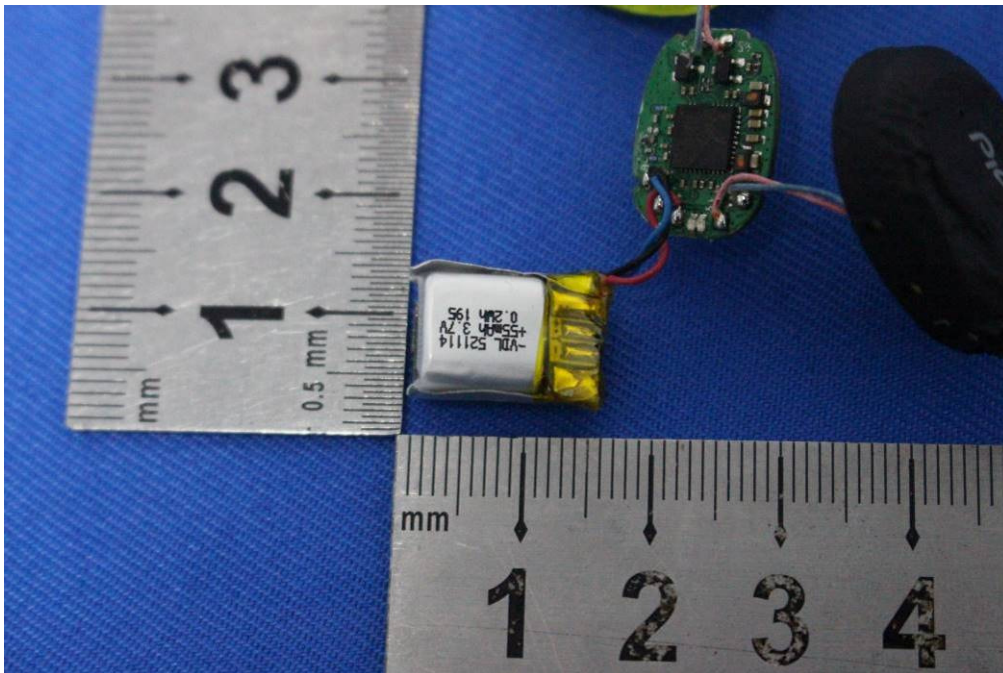

Internal Photos for SZEM1907015844CR

FCC ID: ATMSEE9TW

1 EUT Constructional Details

Antenna