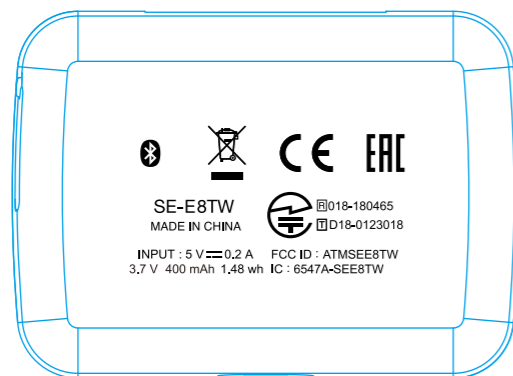

SE-E8TW(Y)(H)(P)CU

Screen Printing 2018/12/11

Model No. Tenji TWS	Description	Chager Print	DWG No.	SN.	Art No.	Scale
						1 / 1
				CHKD	CHKD	CHKD
					CHKD	CHKD
					T.SUZUKI	T.KAWABATA
					CHKD	DGNR
						G.DWN

FCC Caution Label

size : 71.5mm×21.5mm

color : 1color(Silver)

Label location