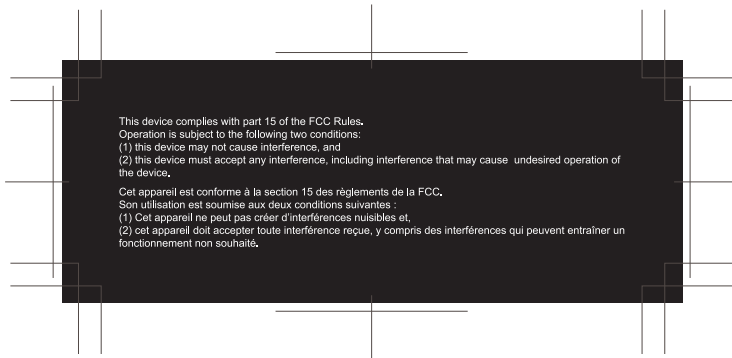

SE-E8TW(Y)(H)(P)CU

Screen Printing 2018/12/11

Model No. Tenji TWS	Description	Chager Print	DWG No.	SN.	Art No.	Scale
						1 / 1
				CHKD	CHKD	CHKD
					CHKD	CHKD
					T.SUZUKI	T.KAWABATA
					CHKD	DGNR
						G.DWN

FCC Caution Label

size : 71.5mm×21.5mm

color : 1color(Silver)

Label location