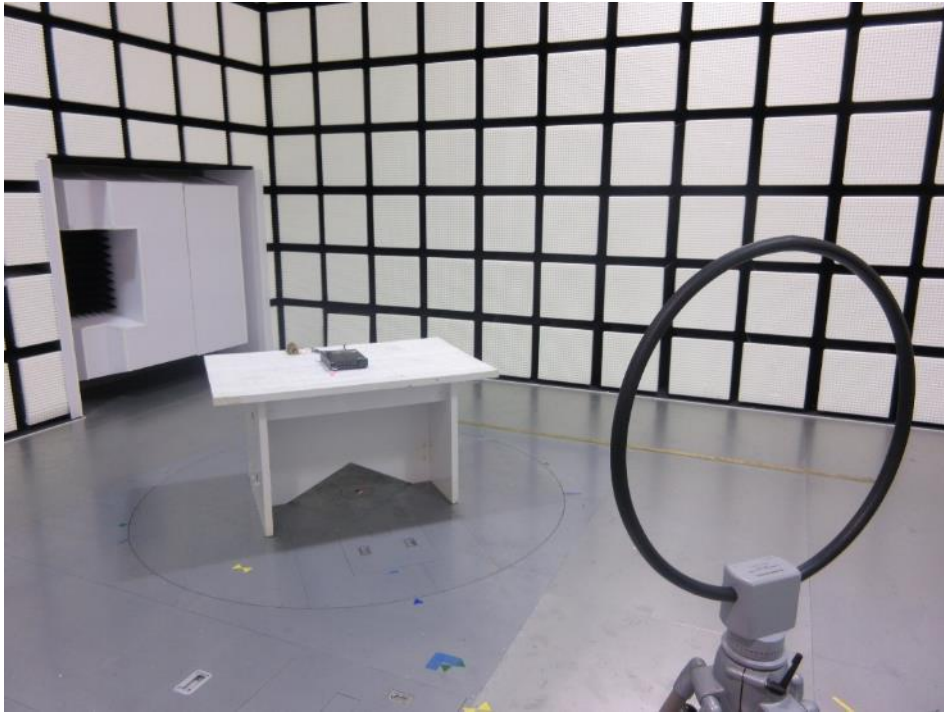

7.11 Test Setup (Photographs)**7.11.1 AC Powerline Conducted Emission**

– Front View –

– Side View –

Photograph present configuration with maximum emission

7.11.2 Radiated Emission(9 kHz - 1000MHz)

Photograph present configuration with maximum emission

7.11.3 Radiated Emission(Above 1GHz)

Photograph present configuration with maximum emission