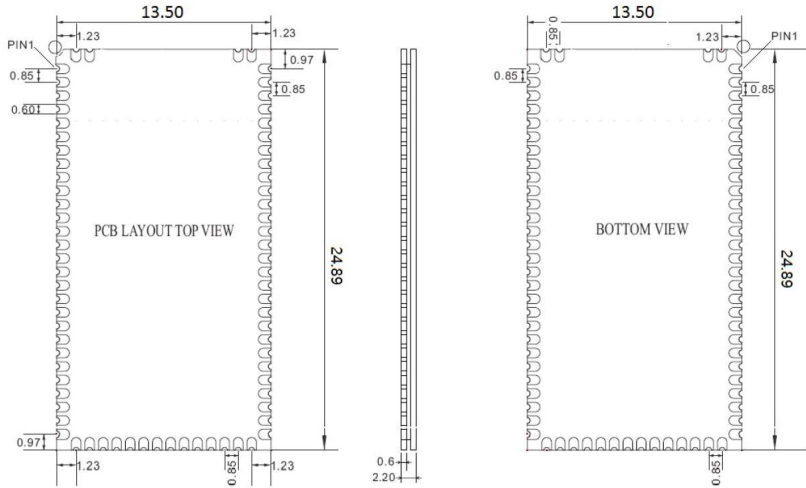

4. Module Photo

Type name	BM875A
Applicant	Onkyo corporation

Physical Dimension Unit in mm

■ ■ Top view

Bottom View

■ Side view