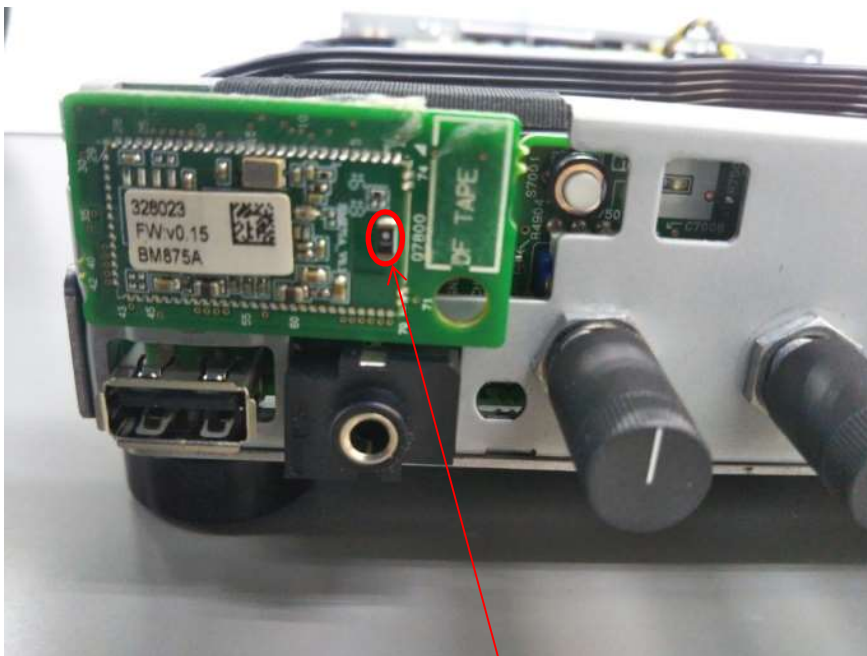

3. Host internal photos

Type name	BM875A
Applicant	Onkyo corporation

■ Host : MCA1120

■ Module BM875A Location

Location of antenna