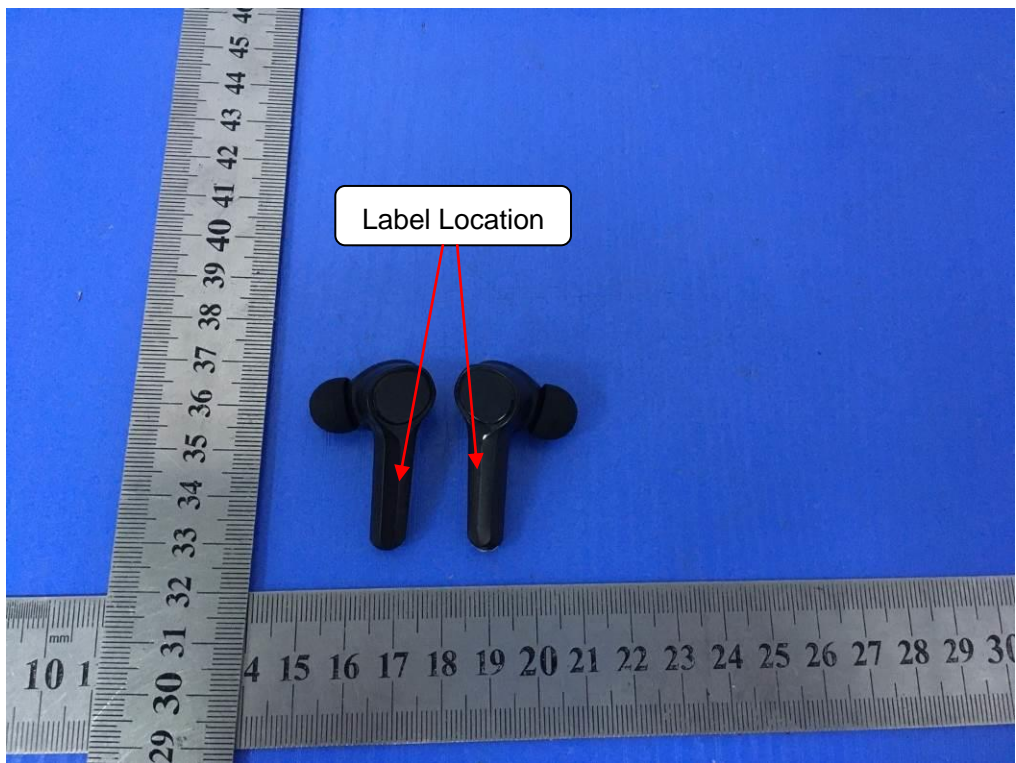

Label and Location

**FCC ID: ATL-SG100**

Size: L3.5cm\*W3.0cm

Material: Tagboard  
Glue: adhesive sticker  
Font color: White  
Label color: Black