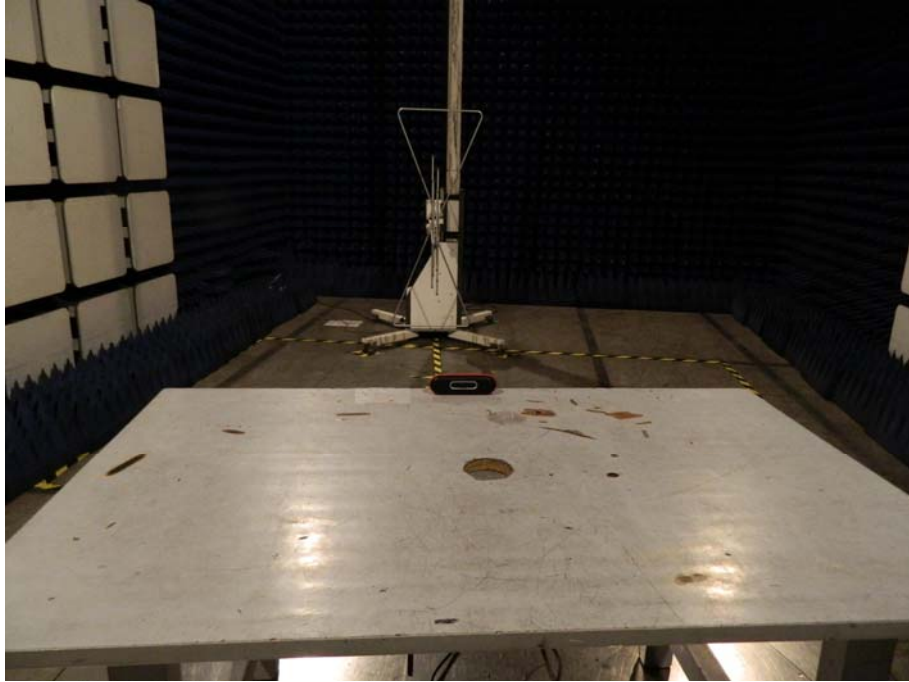

RADIATED EMISSION TEST

Conducted Emissions Test

Shenzhen EMTEK Co.,Ltd.
Building 69, Majialong Industry Zone, Nanshan District, Shenzhen,Guangdong,China
www.emtek.com.cn Tel: +86-755-2695 4280 Fax: +86-755-2695 4282