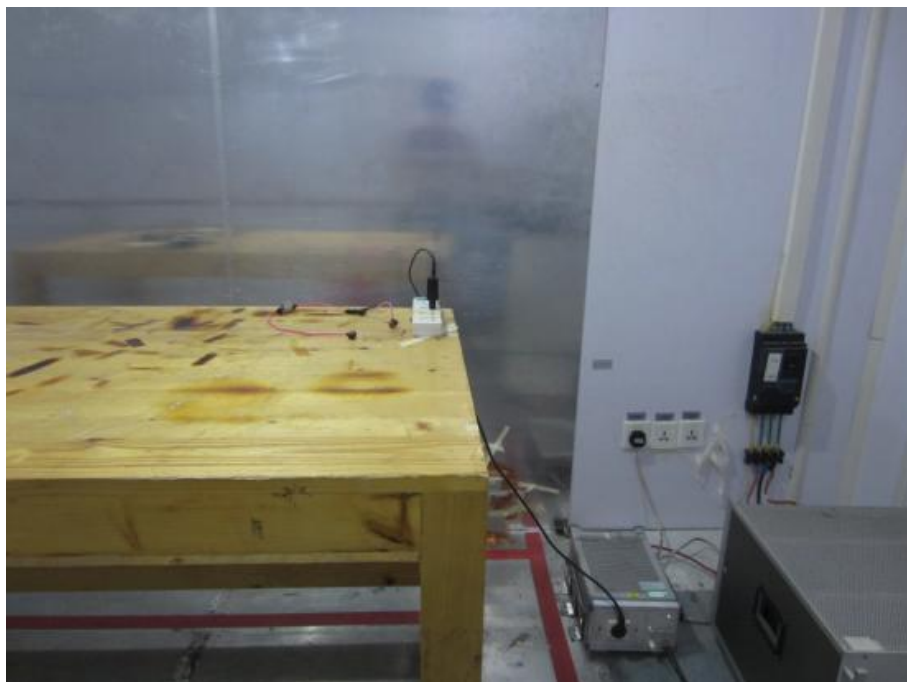

RADIO FREQUENCY

AC POWER LINE CONDUCTED EMISSION

RADIATED EMISSION TEST SETUP (30 MHz to 1 GHz) FROM 1M-HEIGHT TEST TABLE

RADIATED EMISSION TEST SETUP (ABOVE 1 GHz) FROM 1.5M-HEIGHT TEST TABLE

1. 5M-HEIGHT TEST TABLE FOR RADIATED EMISSION TEST SETUP (ABOVE 1 GHz)