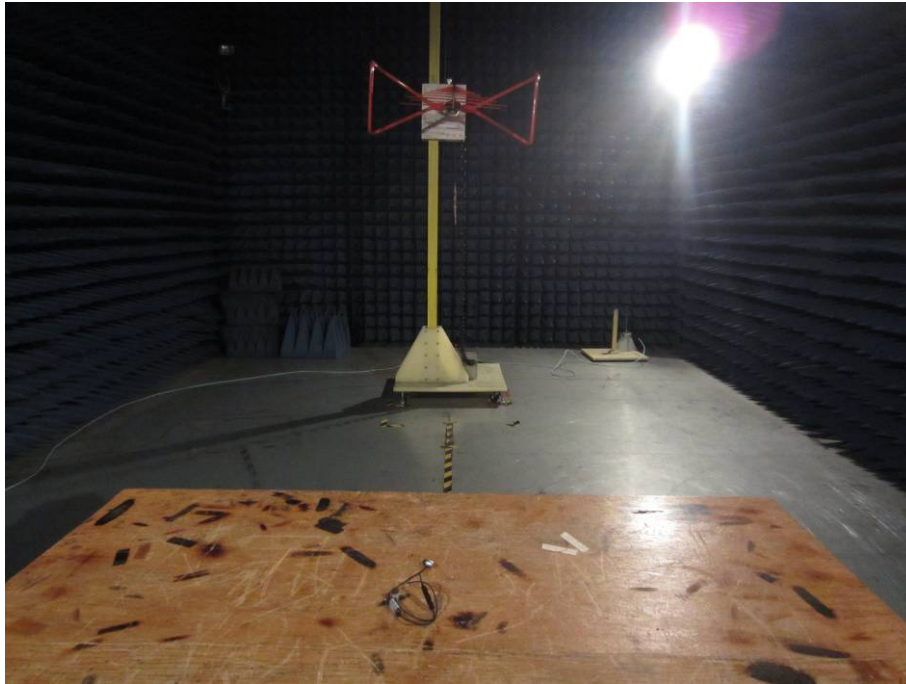

RADIO FREQUENCY

AC POWER LINE CONDUCTED EMISSION

RADIATED EMISSION TEST SETUP (30 MHz to 1 GHz) FROM 1M-HEIGHT TEST TABLE

RADIATED EMISSION TEST SETUP (ABOVE 1 GHz) FROM 1.5M-HEIGHT TEST TABLE

1. 5M-HEIGHT TEST TABLE FOR RADIATED EMISSION TEST SETUP (ABOVE 1 GHz)