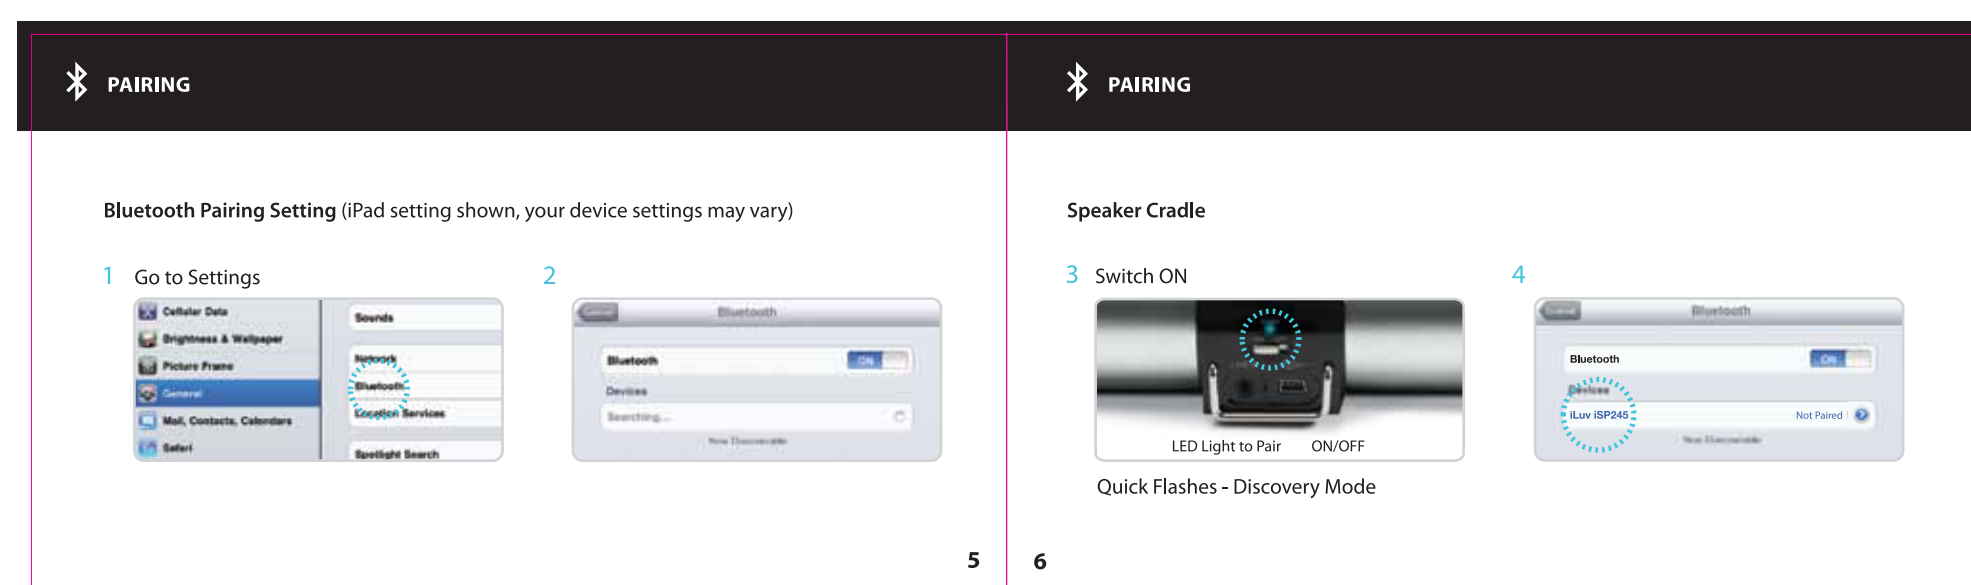

# Creative Service Department

Quick Start Guide design	
Product: iSP245	Revision 1 : FEB.20 .2012
Project: Quick Start Guide	2 :
Designer: SANGYUB CHOO	3 :
Scale : 1 : 1	4 :
Print-out: 100 %	5 :

- Please do not print comment layer
- 100% actual size
- 4-color CMYK printing

QSG artwork (Staple binding)  
Paper weight 100g

Sleeve artwork  
Paper weight 150g

This device complies with Part 15 of the FCC Rules.

Operation is subject to the following two conditions: (1) this device may not cause harmful interference, and (2) this device must accept any interference received, including interference that may cause undesired operation.