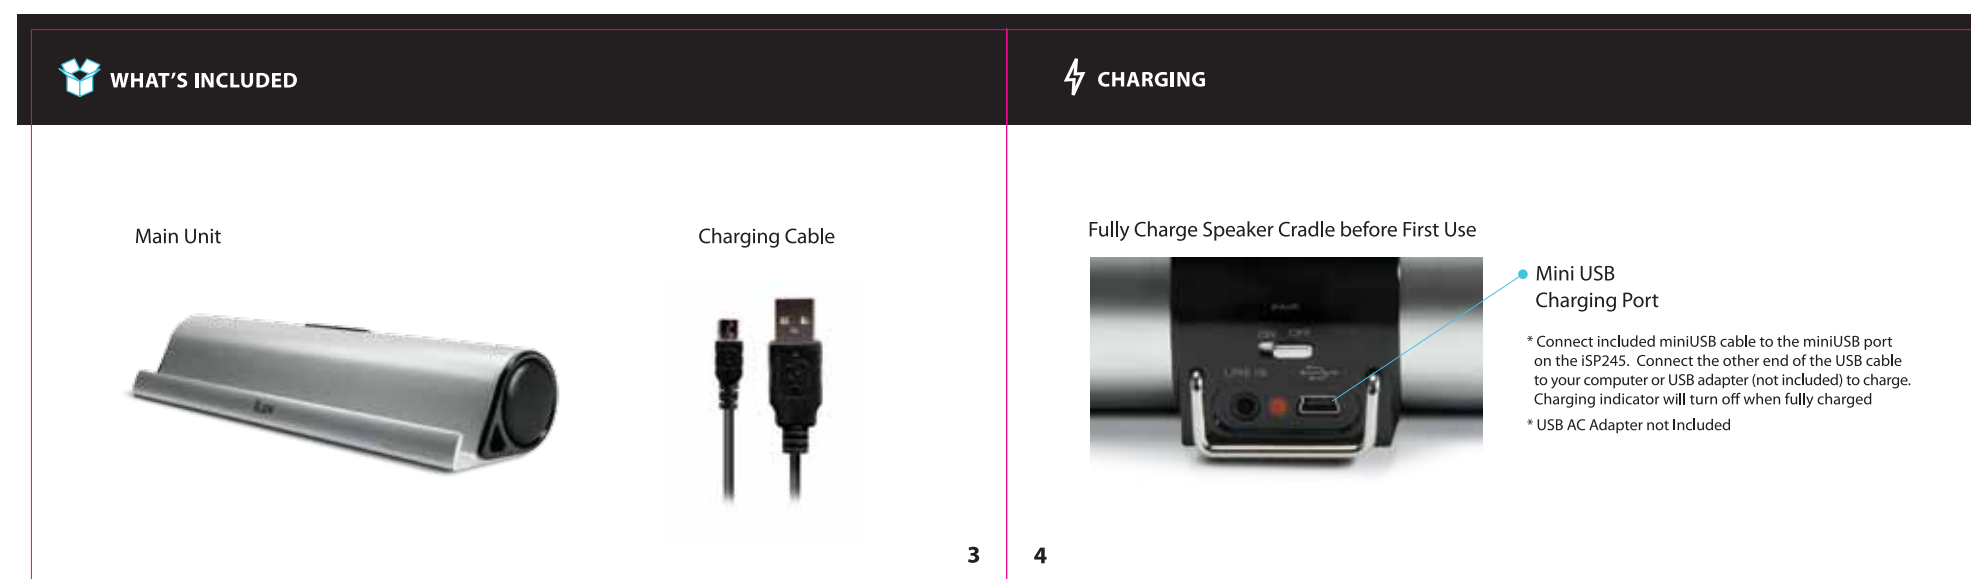

# Creative Service Department

Quick Start Guide design	
Product: iSP245	Revision 1 : FEB.20 .2012
Project: Quick Start Guide	2 :
Designer: SANGYUB CHOO	3 :
Scale : 1 : 1	4 :
Print-out: 100 %	5 :

- Please do not print comment layer
- 100% actual size
- 4-color CMYK printing

QSG artwork (Staple binding)  
Paper weight 100g

Sleeve artwork  
Paper weight 150g

This device complies with Part 15 of the FCC Rules.

Operation is subject to the following two conditions: (1) this device may not cause harmful interference, and (2) this device must accept any interference received, including interference that may cause undesired operation.