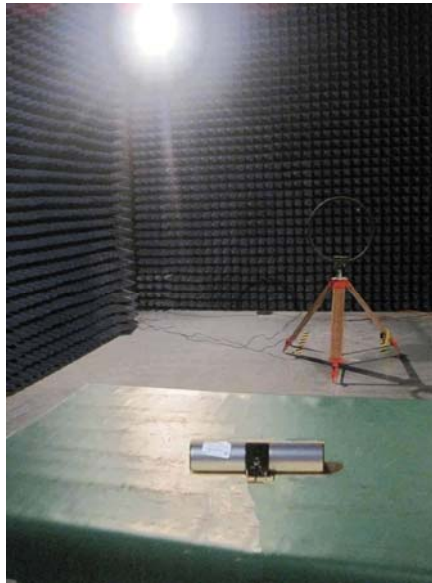

2.2 Photograph – Conducted Emission Test Setup

7.7 Photograph – Radiation Spurious Emission Test Setup

Below 30MHz

30Mhz~1GHz

Above 1GHz

The results shown in this test report refer only to the sample(s) tested , This Test report cannot be reproduced, except in full, without prior written permission of the company.