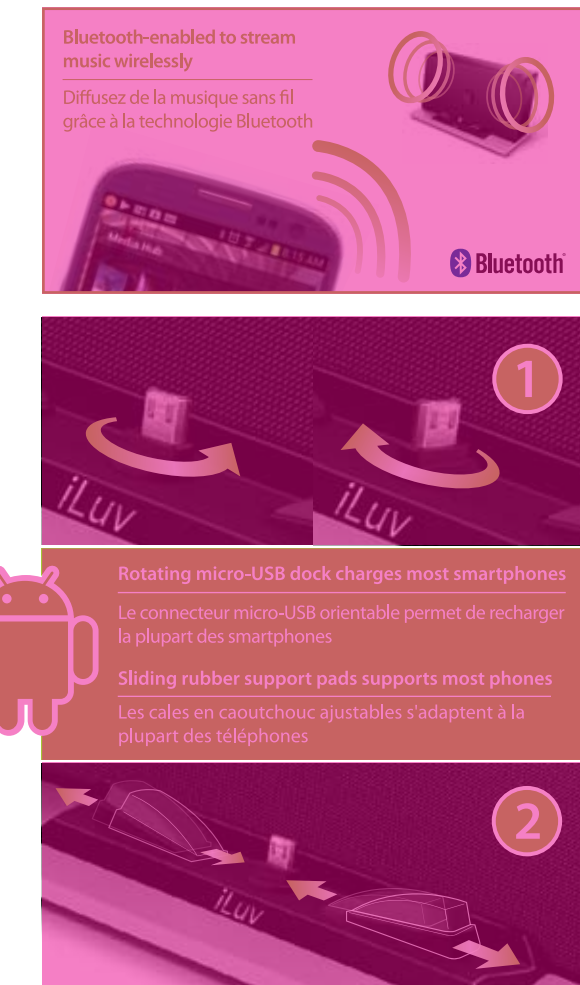

Play & Charge / jouer et charge

Label position
(W70 x H90 mm)