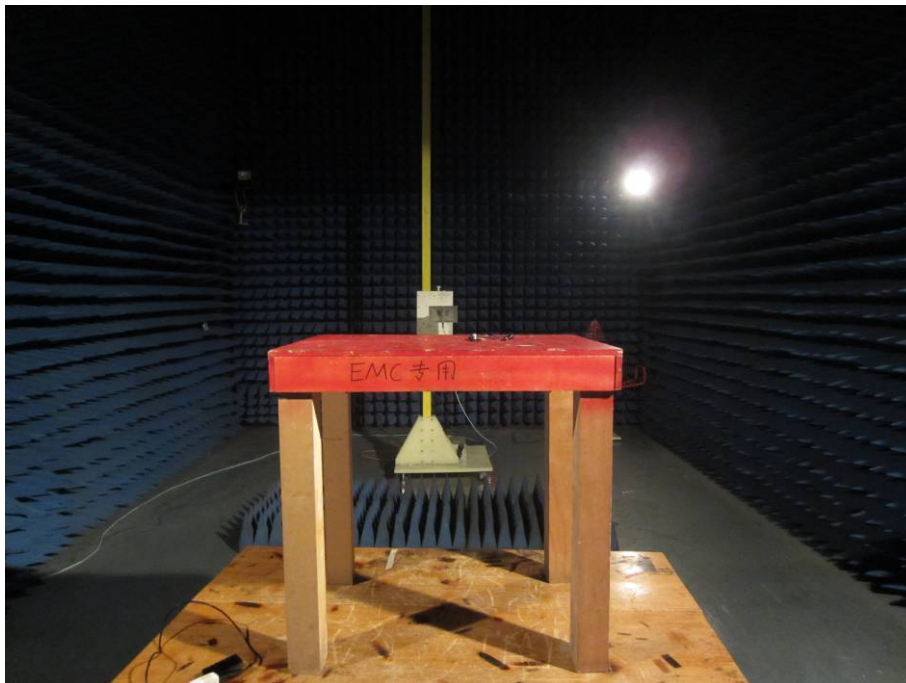

RADIATED EMISSION TEST SETUP (30 MHz to 1 GHz) FROM 1M-HEIGHT TEST TABLE

RADIATED EMISSION TEST SETUP (ABOVE 1 GHz) FROM 1.5M-HEIGHT TEST TABLE

1. 5M-HEIGHT TEST TABLE FOR RADIATED EMISSION TEST SETUP (ABOVE 1 GHz)

AC POWER LINE CONDUCTED EMISSION

RADIO FREQUENCY