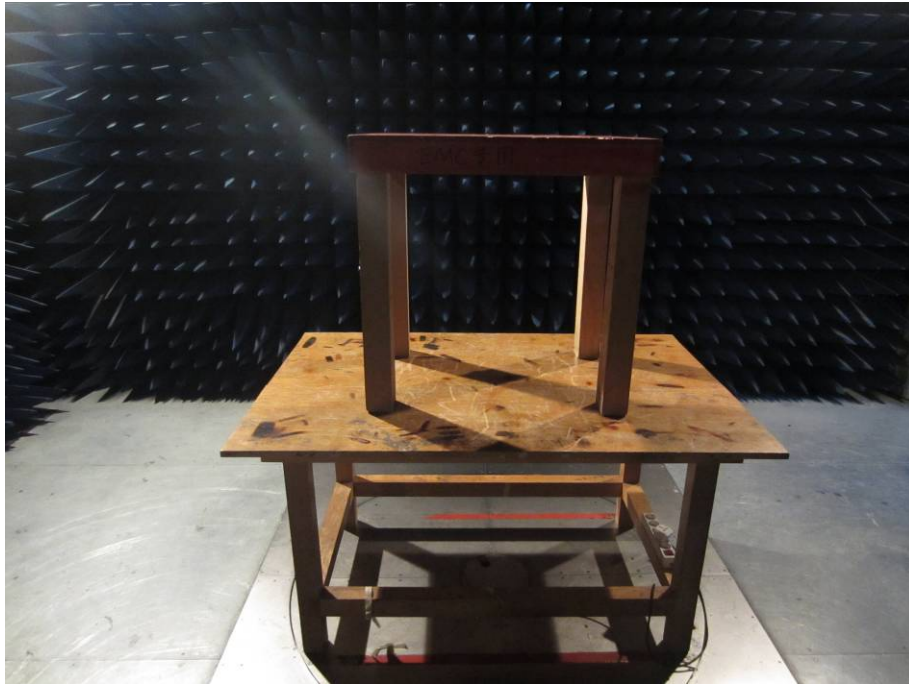

RADIATED EMISSION TEST SETUP (30 MHz to 1 GHz) FROM 1M-HEIGHT TEST TABLE

RADIATED EMISSION TEST SETUP (ABOVE 1 GHz) FROM 1.5M-HEIGHT TEST TABLE

1. 5M-HEIGHT TEST TABLE FOR RADIATED EMISSION TEST SETUP (ABOVE 1 GHz)

AC POWER LINE CONDUCTED EMISSION

RADIO FREQUENCY