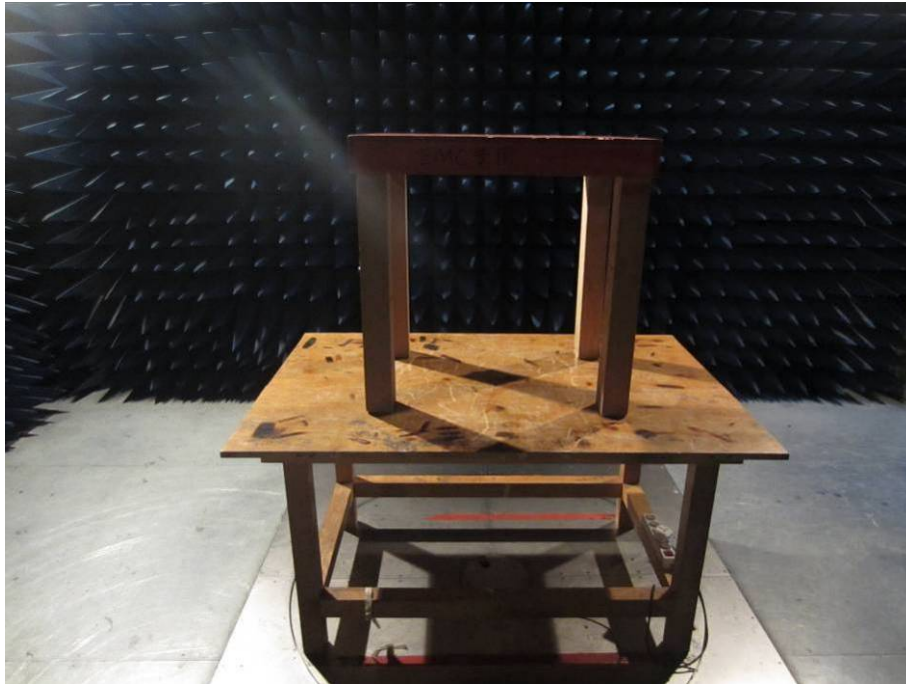

RADIATED EMISSION TEST SETUP (30 MHz to 1 GHz) FROM 1M-HEIGHT TEST TABLE

RADIATED EMISSION TEST SETUP (ABOVE 1 GHz) FROM 1.5M-HEIGHT TEST TABLE

1. 5M-HEIGHT TEST TABLE FOR RADIATED EMISSION TEST SETUP (ABOVE 1 GHz)

AC POWER LINE CONDUCTED EMISSION

RADIO FREQUENCY