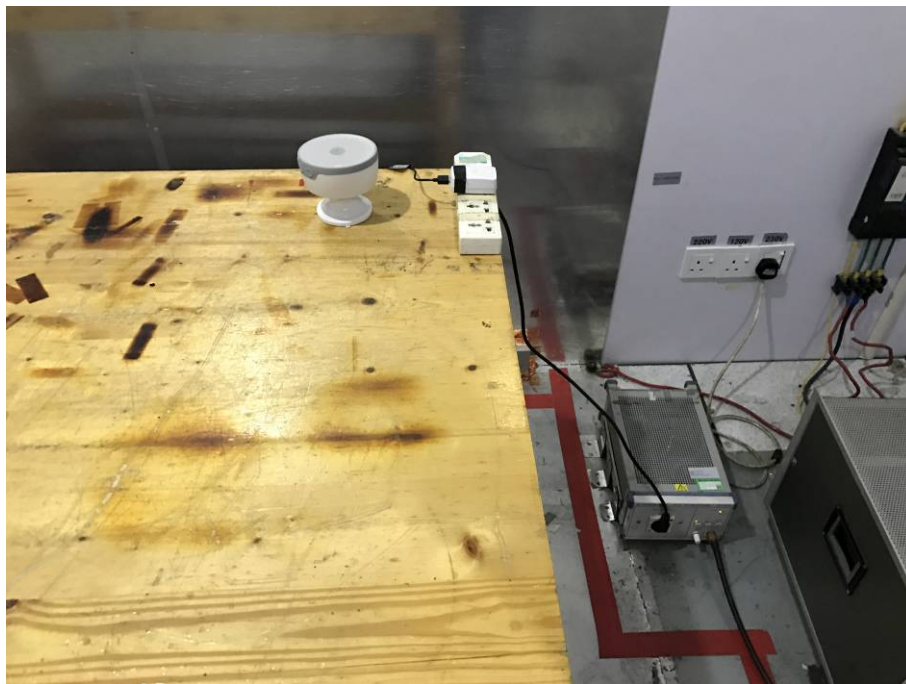

RADIATED EMISSION TEST SETUP (30 MHz to 1 GHz) FROM 1M-HEIGHT TEST TABLE

RADIATED EMISSION TEST SETUP (ABOVE 1 GHz) FROM 1.5M-HEIGHT TEST TABLE

1. 5M-HEIGHT TEST TABLE FOR RADIATED EMISSION TEST SETUP (ABOVE 1 GHz)

AC POWER LINE CONDUCTED EMISSION

RADIO FREQUENCY