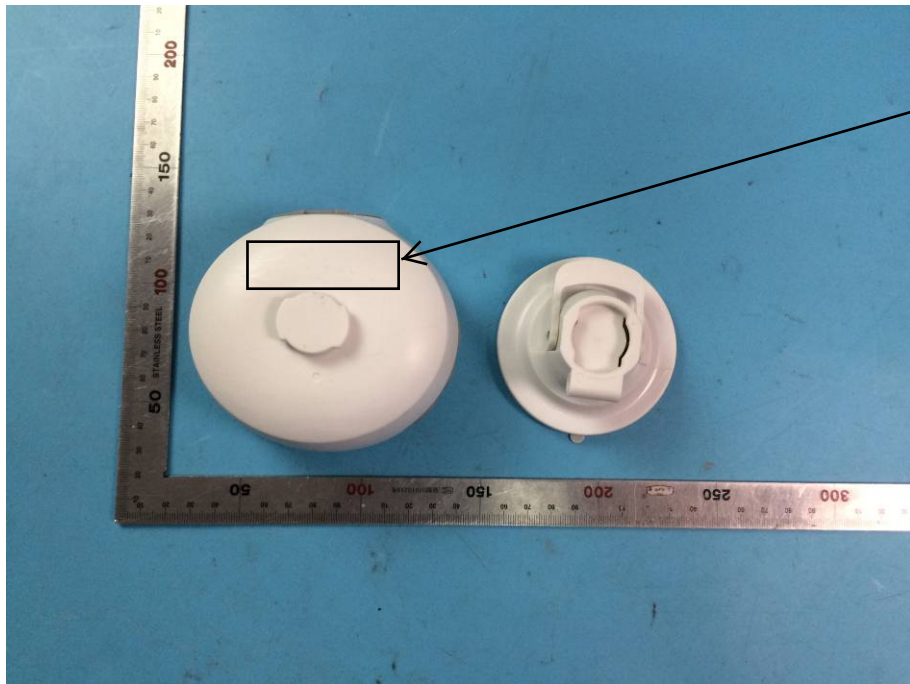

Model No: Aud Click Shower

label location