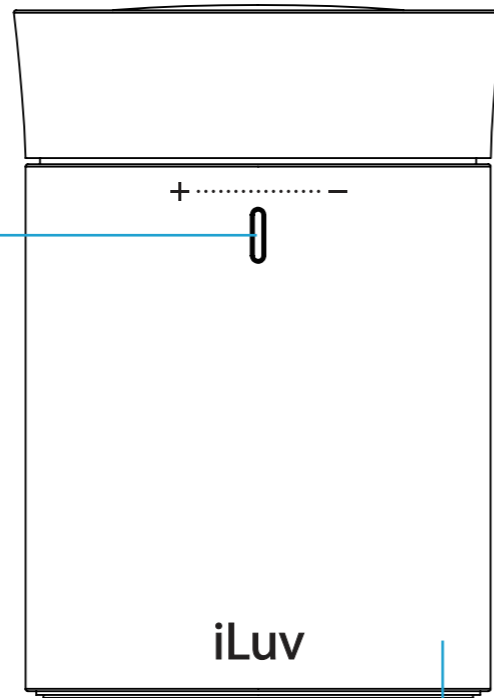

Speaker Grill : Black metal grill

Dial Knob : Silver as sample

MODEL	Aud Tap	DESIGNER	Kevin Park	SCALE	1:1 (mm)	DATE	08/11/2016
PROJECT	Silkscreen	DEPT.	ID	PRINT-OUT	100%	REVISION	00

All Cosmetic Finish : Same as Sample except the speaker grill

Indicate LED : White as sample

Body : Fine matte black spray
Silkscreen : Gray PMS 429C

Rubber foot : Black matte
Silkscreen : Black glossy

Body : Fine matte black spray
Silkscreen : Gray PMS 429C