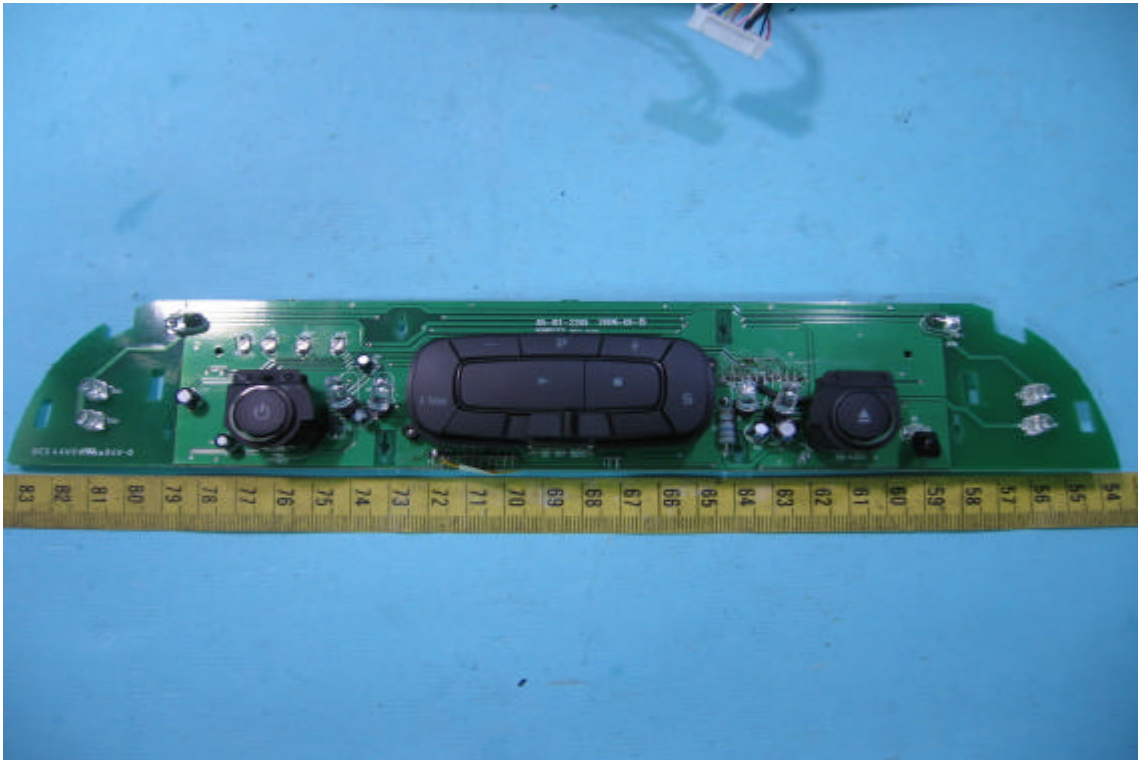

Component View of the Main PCB

Solder View of the Main PCB

CONSTRUCTED PHOTOS of EUT

Component View of the Main PCB

Solder View of the Main PCB

CONSTRUCTED PHOTOS of EUT

Component View of the Main PCB

Solder View of the Main PCB

CONSTRUCTED PHOTOS of EUT

Component View of the Main PCB

Solder View of the Main PCB

CONSTRUCTED PHOTOS of EUT

Front View of the TV Tuner

Internal View of the TV Tuner

CONSTRUCTED PHOTOS of EUT

Component View of the TV Tuner

Solder View of the TV Tuner

CONSTRUCTED PHOTOS of EUT

Internal View of Remote Control

CONSTRUCTED PHOTOS of EUT

Component View of the Remote Control's Main PCB

Solder View of the Remote Control's Main PCB