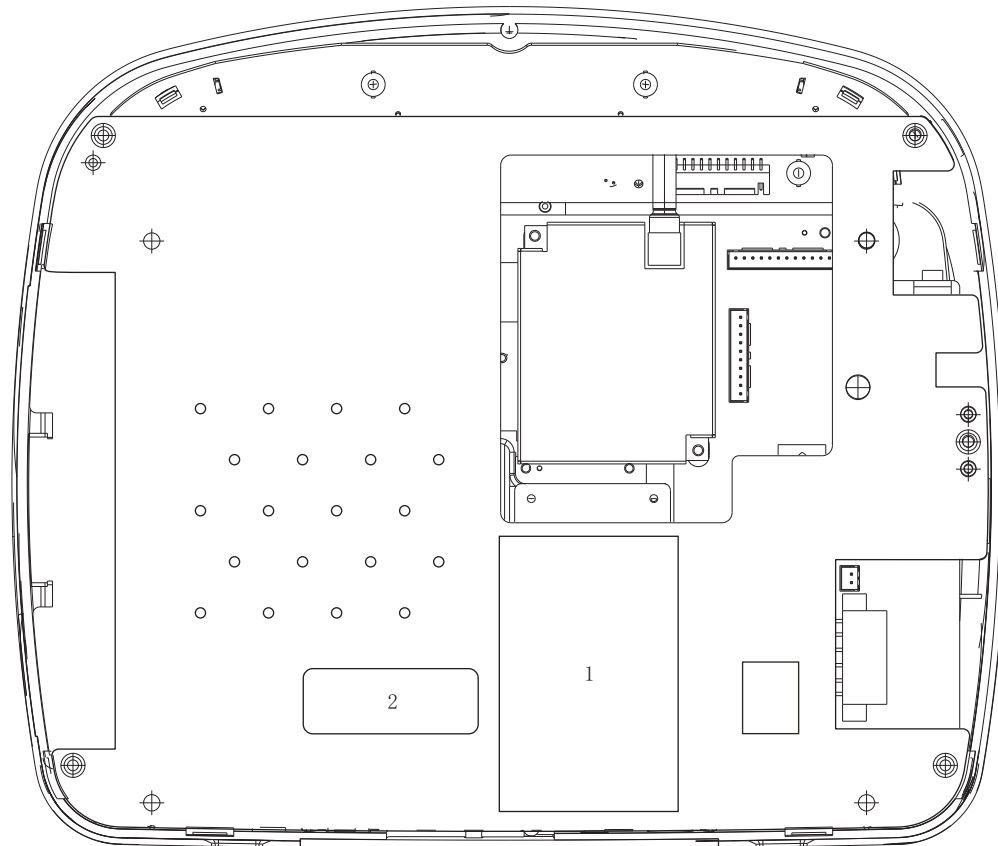

BACK VIEW

① CHASSIS / FCC ID / FDA / PATENT LABEL
(52 x 85mm) (P/N : 50-D0-10010G)

150 Marcus Blvd., Hauppauge, NY 11788 Technical Assistance: 1-800-225-6074		
MODEL No.: VOD108 12-Pin Harness		
Signal Name	Color	Inspected By: _____
LAMP-AUTO	VIO/BRN	
LAMP-ON	RED/BLK	
LAMP-COMMON	BLK/RED	
VIDEO INPUT	YELLOW (RCA)	
LINE IN-RIGHT	RED (RCA)	
LINE IN-LEFT	WHITE (RCA)	
GNP		
VIDEO OUTPUT	YELLOW (RCA)	
LINE OUT-RIGHT	RED (RCA)	
LINE OUT-LEFT	WHITE (RCA)	
POWER +12v (SW)	RED	
POWER GROUND	BLACK	

To 2-Pin Connector 132-7585
Made in Malaysia

This device complies with FCC Rules Part15. Operation is subject to the following two conditions : (1) This device may not cause harmful interference and (2) This device must accept any interference that may be received, including interference that may cause undesired operation.

② BC S/N LBL 136-4841-POD
Dim. : 51x19mm (P/N:90-D0-07010G)

081000000113648410
WARRANTY VOID IF LABEL REMOVED

FRONT PANEL

③ WARNING LABEL
P/N: 90-X1-0901(90 x 70mm)

WARNING

An LCD panel and/or video monitor may be installed in a motor vehicle and visible to the driver if the LCD panel or video monitor is used for vehicle information, system control, rear or side observation or navigation. If the LCD panel or video monitor is used for television reception, video or DVD play, the LCD panel or video monitor must be installed so that these features will only function when the vehicle is in 'park' or when the vehicle's parking brake is applied.

NOTE: This label is to be removed by the end user only!

④ LOGO PLATE
(P/N : 51-NH-06010G)