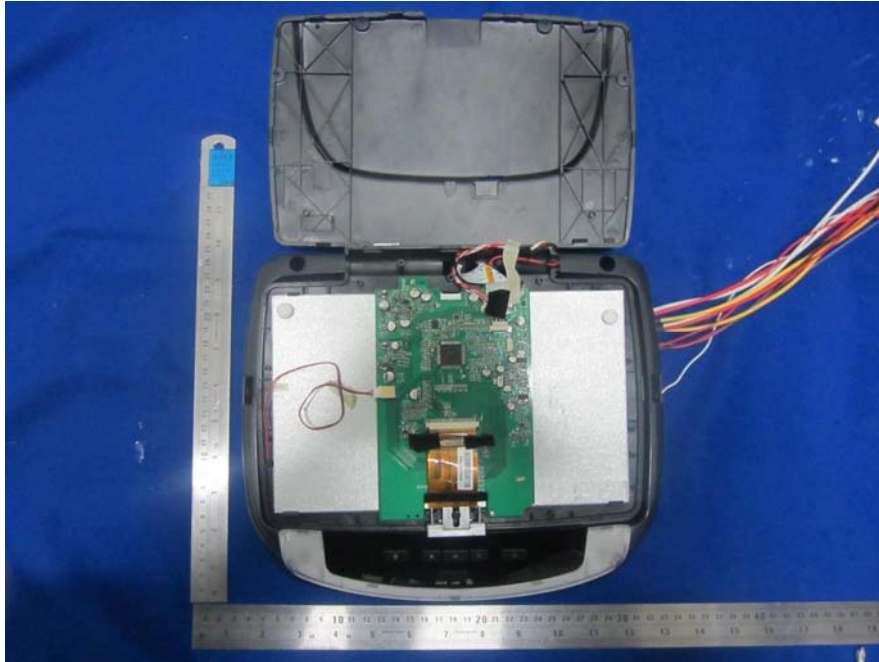

## **EXHIBIT C - EUT INTERNAL PHOTOGRAPHS**

---

**Model: ODM21012**

**EUT – Front Cover Off view**

**EUT – Screen Board Top view**

**EUT – Screen Board Bottom view**

**EUT – Screen Top view**

**EUT – Screen Bottom view**

**EUT – Back Cover Off view**

**EUT – FM Antenna view**

**EUT – Main Board Top view**

**EUT – Main Board Bottom view**

**EUT – Button Board Top view**

**EUT – Button Board Bottom view**

**EUT – DVD Top view**

**EUT – DVD Bottom view**

**Model: ODM30901**

**EUT – Front Uncover view**

**EUT – Screen Board Top view**

**EUT – Screen Board Bottom With Mylar view**

**EUT – Screen Board Bottom Without Mylar view**

**EUT – Screen Top view**

**EUT – Screen Bottom view**

**EUT – Back Cover Off view**

**EUT – FM Antenna view**

**EUT – Main Board Top view**

**EUT – Main Board Bottom view**

**EUT – Button Board Top view**

**EUT – Button Board Bottom view**