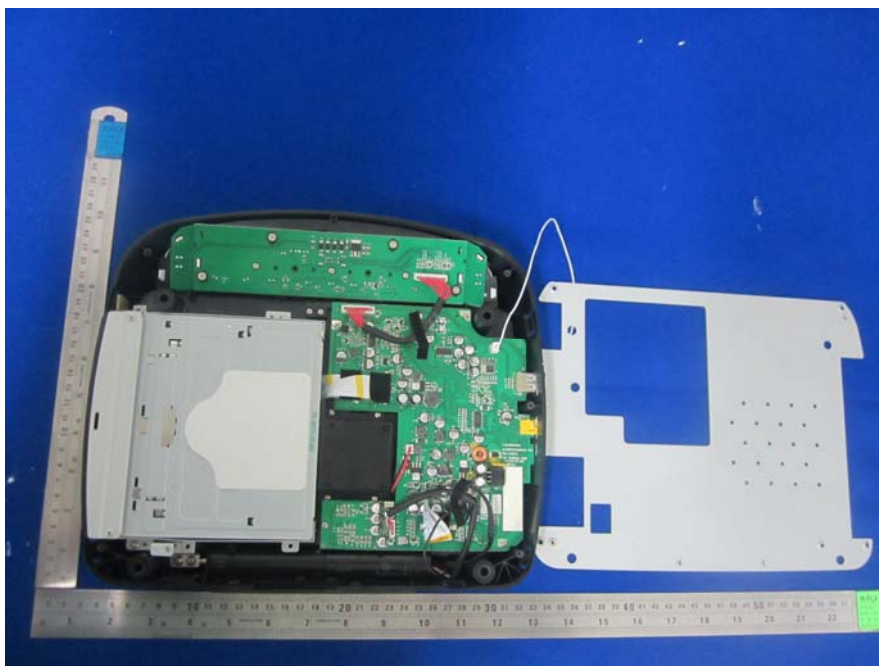

## **EXHIBIT C - EUT INTERNAL PHOTOGRAPHS**

---

**Model: ODM21012**

**EUT – Front Cover Off view**

**EUT – Screen Board Top view**

**EUT – Screen Board Bottom view**

**EUT – Screen Top view**

**EUT – Screen Bottom view**

**EUT – Back Cover Off view**

**EUT – FM Antenna view**

**EUT – Main Board Top view**

**EUT – Main Board Bottom view**

**EUT – Button Board Top view**

**EUT – Button Board Bottom view**

**EUT – DVD Top view**

**EUT – DVD Bottom view**

**Model: ODM30901**

**EUT – Front Uncover view**

**EUT – Screen Board Top view**

**EUT – Screen Board Bottom With Mylar view**

**EUT – Screen Board Bottom Without Mylar view**

**EUT – Screen Top view**

**EUT – Screen Bottom view**

**EUT – Back Cover Off view**

**EUT – FM Antenna view**

**EUT – Main Board Top view**

**EUT – Main Board Bottom view**

**EUT – Button Board Top view**

**EUT – Button Board Bottom view**