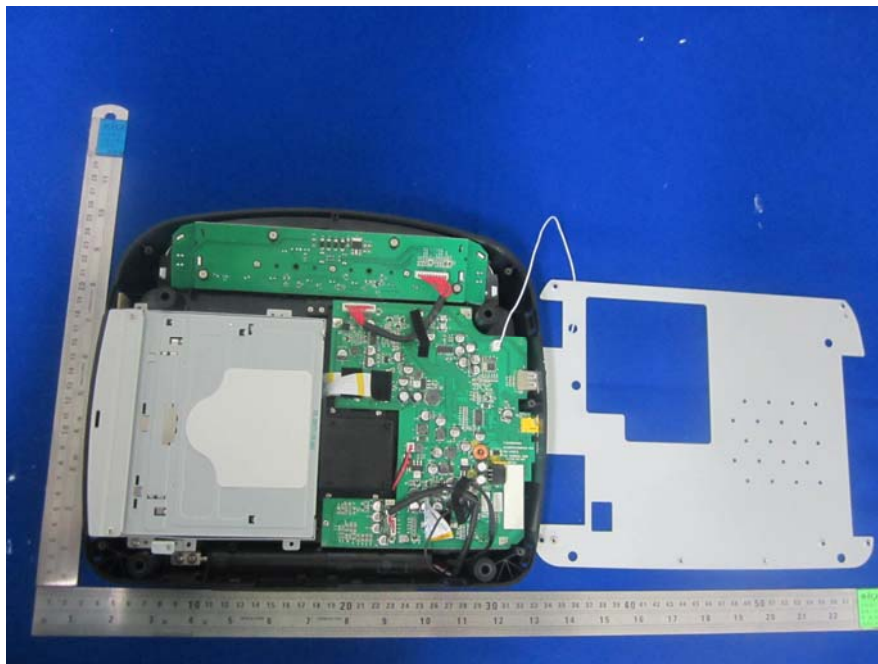

**EUT – Back Cover Off view**

**EUT – FM Antenna view**

**EUT – Main Board Top view**

**EUT – Main Board Bottom view**

**EUT – Button Board Top view**

**EUT – Button Board Bottom view**

**EUT – DVD Top view**

**EUT – DVD Bottom view**

**Model: ODM30901**

**EUT – Front Uncover view**

**EUT – Screen Board Top view**

**EUT – Screen Board Bottom With Mylar view**

**EUT – Screen Board Bottom Without Mylar view**

**EUT – Screen Top view**

**EUT – Screen Bottom view**

**EUT – Back Cover Off view**

**EUT – FM Antenna view**

**EUT – Main Board Top view**

**EUT – Main Board Bottom view**

**EUT – Button Board Top view**

**EUT – Button Board Bottom view**