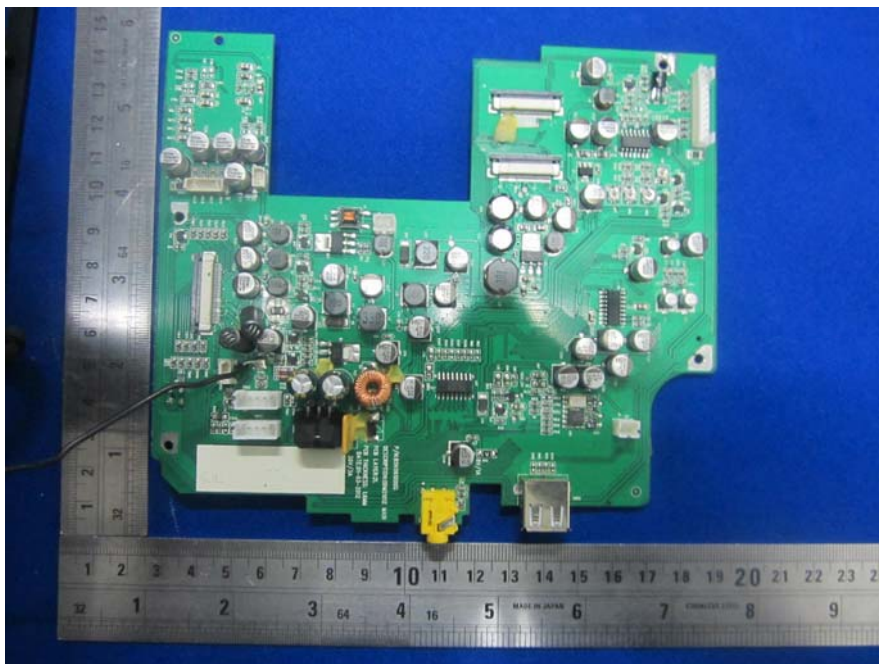

## **EXHIBIT C - EUT INTERNAL PHOTOGRAPHS**

---

**Model: ODM21012**

**EUT – Front Cover Off view**

**EUT – Screen Board Top view**

**EUT – Screen Board Bottom view**

**EUT – Screen Top view**

**EUT – Screen Bottom view**

**EUT – Back Cover Off view**

**EUT – FM Antenna view**

**EUT – Main Board Top view**

**EUT – Main Board Bottom view**

**EUT – Button Board Top view**

**EUT – Button Board Bottom view**

**EUT – DVD Top view**

**EUT – DVD Bottom view**

**Model: ODM30901**

**EUT – Front Uncover view**

**EUT – Screen Board Top view**

**EUT – Screen Board Bottom With Mylar view**

**EUT – Screen Board Bottom Without Mylar view**

**EUT – Screen Top view**