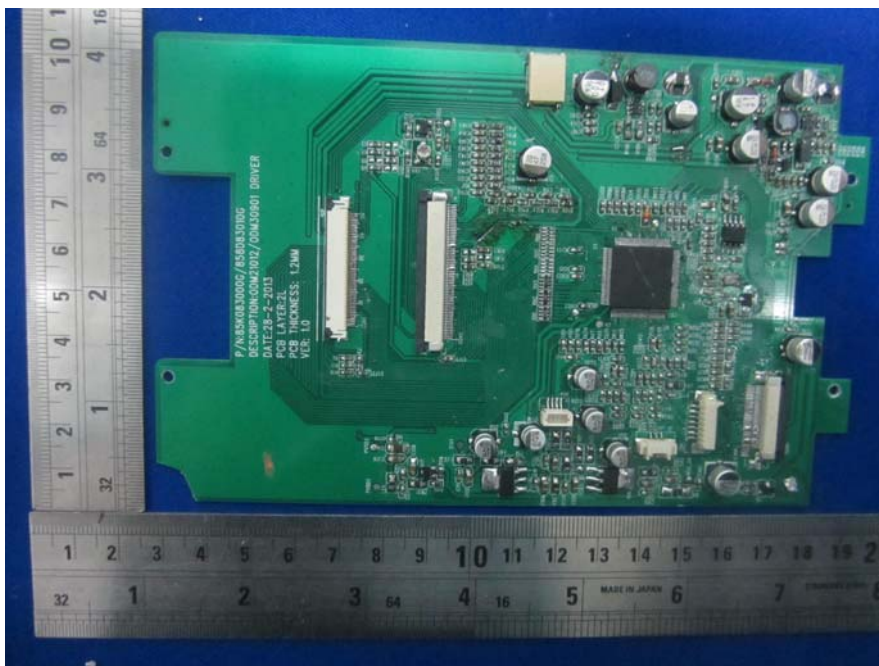

## **EXHIBIT C - EUT INTERNAL PHOTOGRAPHS**

---

**Model: ODM21012**

**EUT – Front Cover Off view**

**EUT – Screen Board Top view**

**EUT – Screen Board Bottom view**

**EUT – Screen Top view**

**EUT – Screen Bottom view**

**EUT – Back Cover Off view**

**EUT – FM Antenna view**

**EUT – Main Board Top view**

**EUT – Main Board Bottom view**

**EUT – Button Board Top view**

**EUT – Button Board Bottom view**

**EUT – DVD Top view**

**EUT – DVD Bottom view**

**Model: ODM30901**

**EUT – Front Uncover view**

**EUT – Screen Board Top view**

**EUT – Screen Board Bottom With Mylar view**

**EUT – Screen Board Bottom Without Mylar view**

**EUT – Screen Top view**