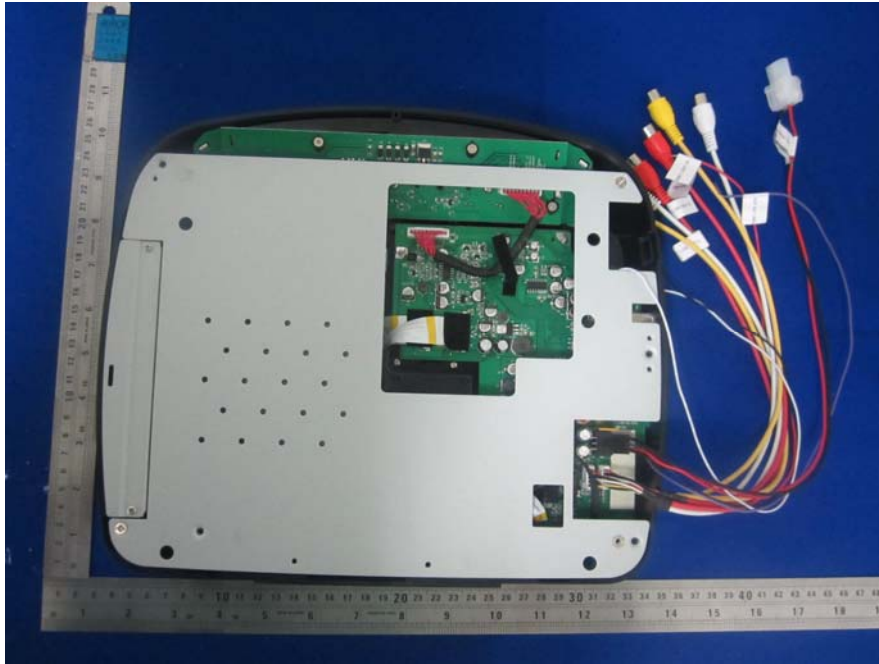

EUT – Remote Top view

EUT – Remote Bottom view

Model: ODM30901

EUT – All view

EUT – Top view

EUT – Bottom view

EUT – Left view

EUT – Right view

EUT – Open view

EUT – Remote Top view

EUT – Remote Bottom view