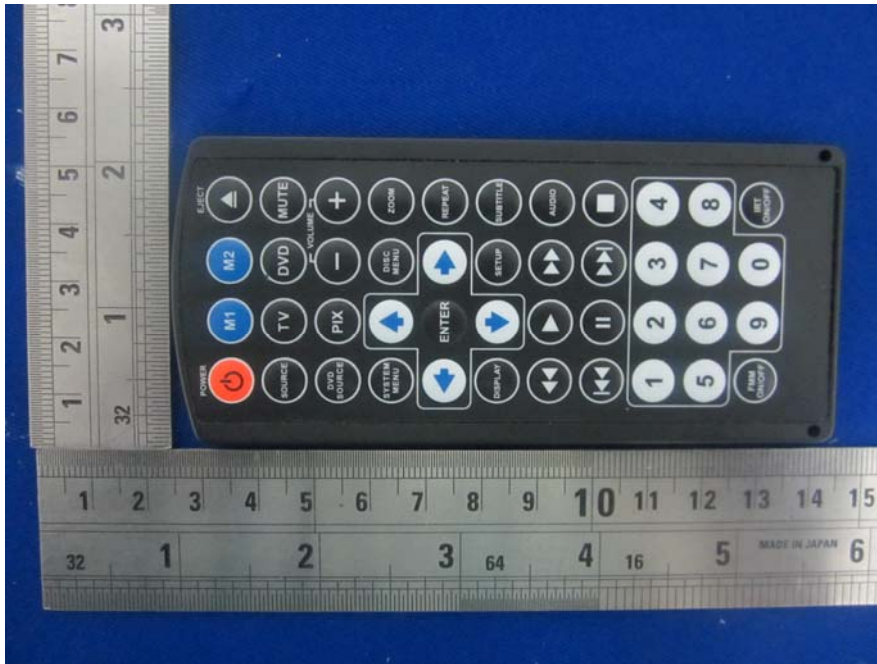

EUT – Remote Top view

EUT – Remote Bottom view

Model: ODM30901

EUT – All view

EUT – Top view

EUT – Bottom view

EUT – Left view

EUT – Right view

EUT – Open view

EUT – Remote Top view

EUT – Remote Bottom view