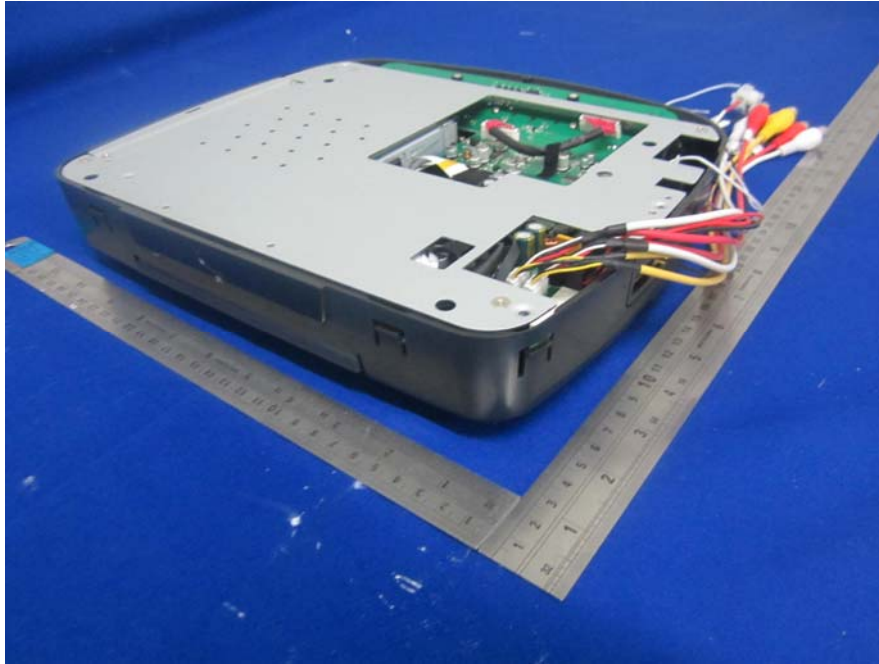

EUT – Remote Top view

EUT – Remote Bottom view

Model: ODM30901

EUT – All view

EUT – Top view

EUT – Bottom view

EUT – Left view

EUT – Right view

EUT – Open view

EUT – Remote Top view

EUT – Remote Bottom view