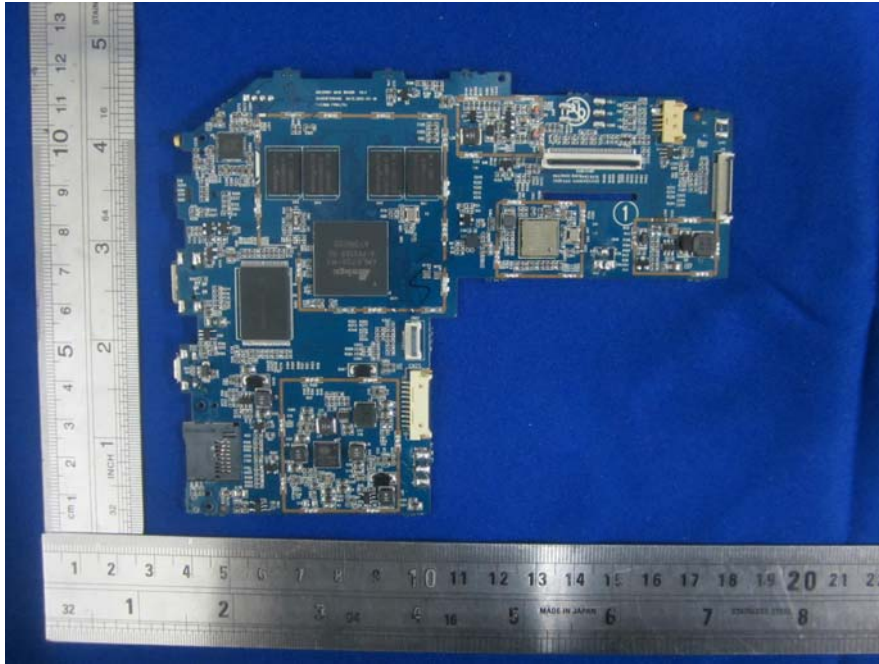

EXHIBIT B - EUT EXTERNAL PHOTOGRAPHS

Model: MID30802, T852 SBK

EUT- Uncover View

EUT- Cover Off View

EUT- Uncover View

EUT- Front Cover Off View

EUT-Main Board Top With Shielding View

EUT-Main Board Top Without Shielding View

EUT-Main Board Bottom View

EUT- BT&Wifi Antenna View

EUT- Main Chip View

EUT- LED Display Top View

EUT- LED Display Bottom View

EUT- Battery View

Model: MID30801, T852 MID

EUT- Uncover View

EUT-Main Board Top With Shielding View

EUT-Main Board Top Without Shielding View

EUT-Main Board Bottom View

EUT- Main Chip View

EUT- BT&Wifi Antenna View

EUT- LED Display Top View

EUT- LED Display Bottom View

EUT- Battery Top View

EUT- Battery Bottom View