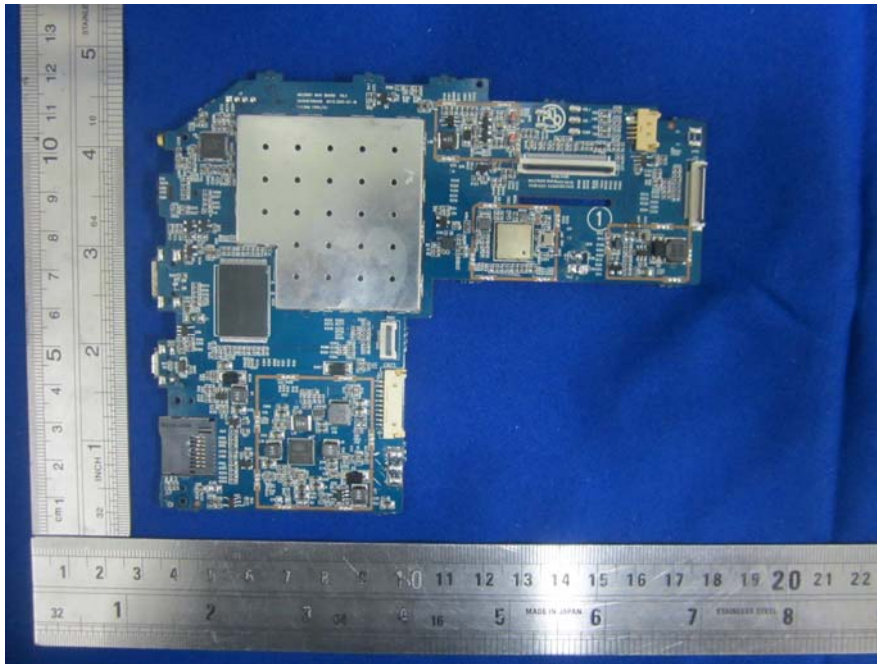

EXHIBIT B - EUT EXTERNAL PHOTOGRAPHS

Model: MID30802, T852 SBK

EUT- Uncover View

EUT- Cover Off View

EUT- Uncover View

EUT- Front Cover Off View

EUT-Main Board Top With Shielding View

EUT-Main Board Top Without Shielding View

EUT-Main Board Bottom View

EUT- BT&Wifi Antenna View

EUT- Main Chip View

EUT- LED Display Top View

EUT- LED Display Bottom View

EUT- Battery View

Model: MID30801, T852 MID

EUT- Uncover View

EUT-Main Board Top With Shielding View

EUT-Main Board Top Without Shielding View

EUT-Main Board Bottom View

EUT- Main Chip View

EUT- BT&Wifi Antenna View

EUT- LED Display Top View

EUT- LED Display Bottom View

EUT- Battery Top View

EUT- Battery Bottom View