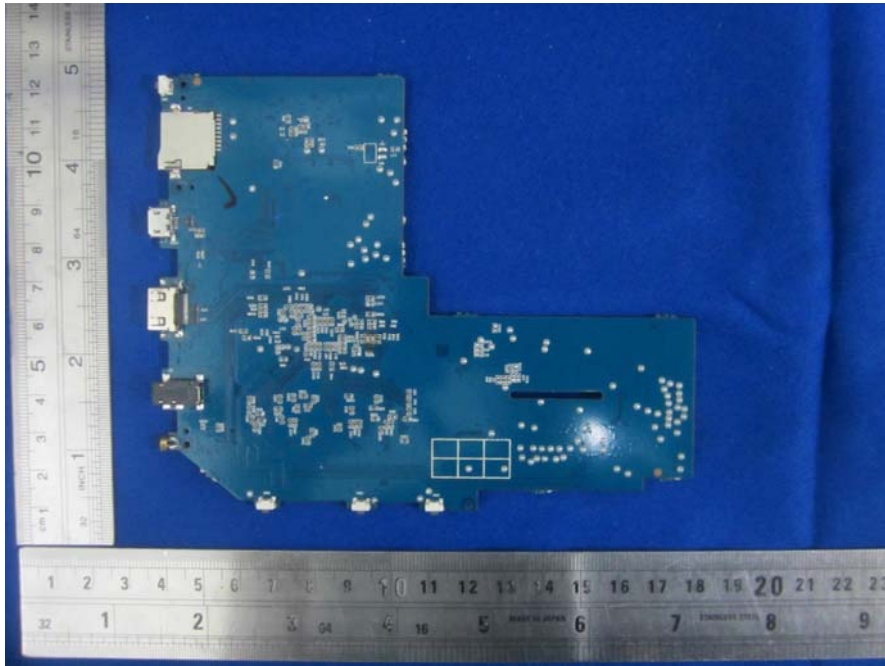

EXHIBIT B - EUT EXTERNAL PHOTOGRAPHS

Model: MID30802, T852 SBK

EUT- Uncover View

EUT- Cover Off View

EUT- Uncover View

EUT- Front Cover Off View

EUT-Main Board Top With Shielding View

EUT-Main Board Top Without Shielding View

EUT-Main Board Bottom View

EUT- BT&Wifi Antenna View

EUT- Main Chip View

EUT- LED Display Top View

EUT- LED Display Bottom View

EUT- Battery View

Model: MID30801, T852 MID

EUT- Uncover View

EUT-Main Board Top With Shielding View

EUT-Main Board Top Without Shielding View

EUT-Main Board Bottom View

EUT- Main Chip View

EUT- BT&Wifi Antenna View

EUT- LED Display Top View

EUT- LED Display Bottom View

EUT- Battery Top View

EUT- Battery Bottom View