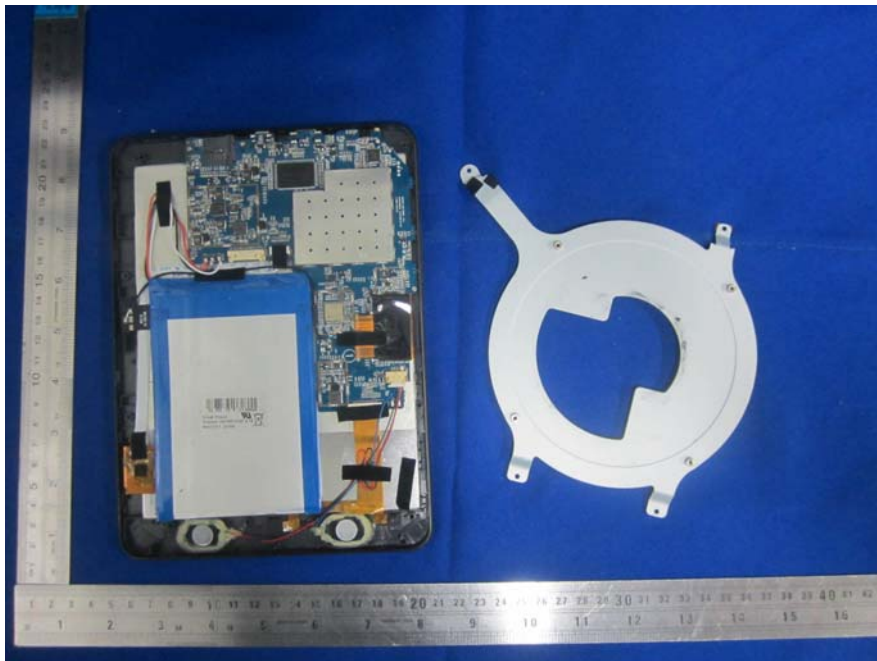

EXHIBIT B - EUT EXTERNAL PHOTOGRAPHS

Model: MID30802, T852 SBK

EUT- Uncover View

EUT- Cover Off View

EUT- Uncover View

EUT- Front Cover Off View

EUT-Main Board Top With Shielding View

EUT-Main Board Top Without Shielding View

EUT-Main Board Bottom View

EUT- BT&Wifi Antenna View

EUT- Main Chip View

EUT- LED Display Top View

EUT- LED Display Bottom View

EUT- Battery View

Model: MID30801, T852 MID

EUT- Uncover View

EUT-Main Board Top With Shielding View

EUT-Main Board Top Without Shielding View

EUT-Main Board Bottom View

EUT- Main Chip View

EUT- BT&Wifi Antenna View

EUT- LED Display Top View

EUT- LED Display Bottom View

EUT- Battery Top View

EUT- Battery Bottom View