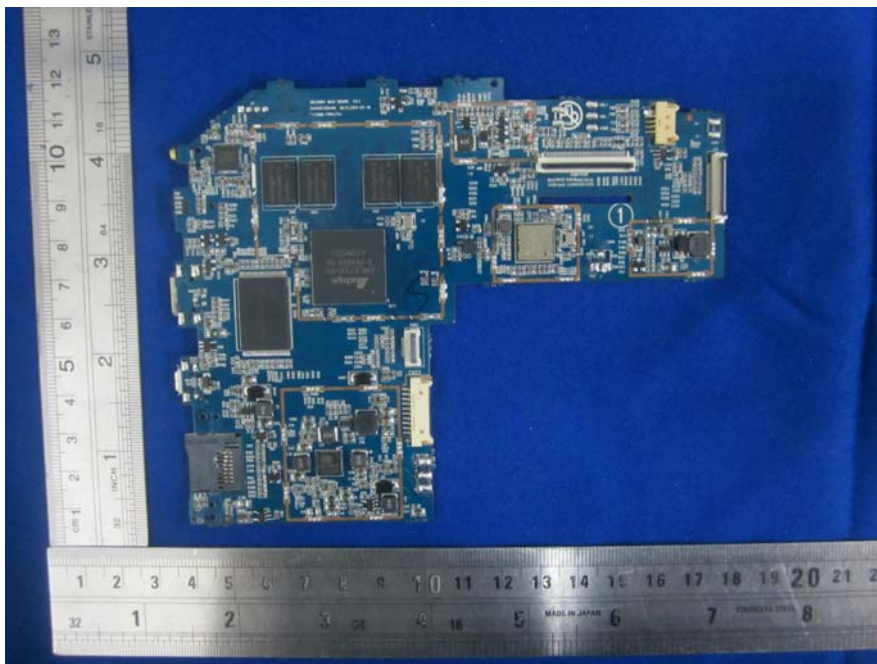

EXHIBIT B - EUT EXTERNAL PHOTOGRAPHS

Model: MID30802, T852 SBK

EUT- Uncover View

EUT- Cover Off View

EUT- Uncover View

EUT- Front Cover Off View

EUT-Main Board Top With Shielding View

EUT-Main Board Top Without Shielding View

EUT-Main Board Bottom View

EUT- BT&Wifi Antenna View

EUT- Main Chip View

EUT- LED Display Top View

EUT- LED Display Bottom View

EUT- Battery View

Model: MID30801, T852 MID

EUT- Uncover View

EUT-Main Board Top With Shielding View

EUT-Main Board Top Without Shielding View

EUT-Main Board Bottom View

EUT- Main Chip View

EUT- BT&Wifi Antenna View

EUT- LED Display Top View

EUT- LED Display Bottom View

EUT- Battery Top View

EUT- Battery Bottom View