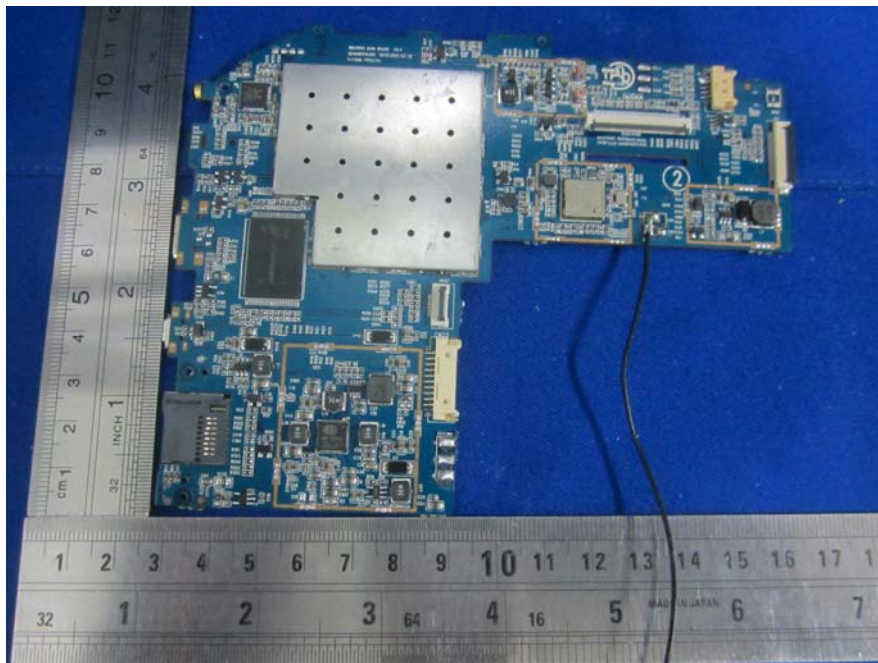

EUT-Main Board Bottom View

EUT- BT&Wifi Antenna View

EUT- Main Chip View

EUT- LED Display Top View

EUT- LED Display Bottom View

EUT- Battery View

Model: MID30801, T852 MID

EUT- Uncover View

EUT-Main Board Top With Shielding View

EUT-Main Board Top Without Shielding View

EUT-Main Board Bottom View

EUT- Main Chip View

EUT- BT&Wifi Antenna View

EUT- LED Display Top View

EUT- LED Display Bottom View

EUT- Battery Top View

EUT- Battery Bottom View