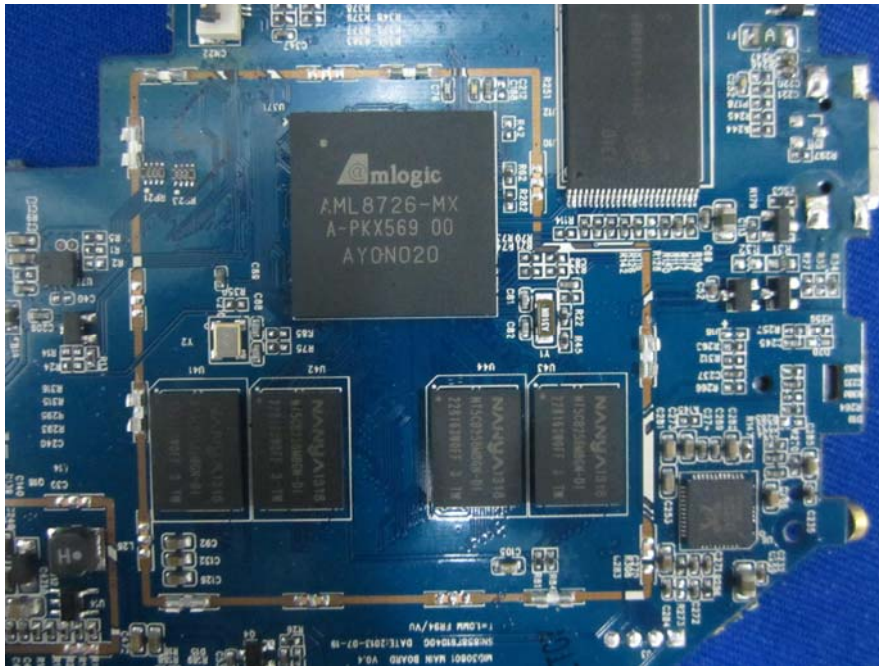

EXHIBIT B - EUT EXTERNAL PHOTOGRAPHS

Model: MID30802, T852 SBK

EUT- Uncover View

EUT- Cover Off View

EUT- Uncover View

EUT- Front Cover Off View

EUT-Main Board Top With Shielding View

EUT-Main Board Top Without Shielding View

EUT-Main Board Bottom View

EUT- BT&Wifi Antenna View

EUT- Main Chip View

EUT- LED Display Top View

EUT- LED Display Bottom View

EUT- Battery View

Model: MID30801, T852 MID

EUT- Uncover View

EUT-Main Board Top With Shielding View

EUT-Main Board Top Without Shielding View

EUT-Main Board Bottom View

EUT- Main Chip View

EUT- BT&Wifi Antenna View

EUT- LED Display Top View

EUT- LED Display Bottom View