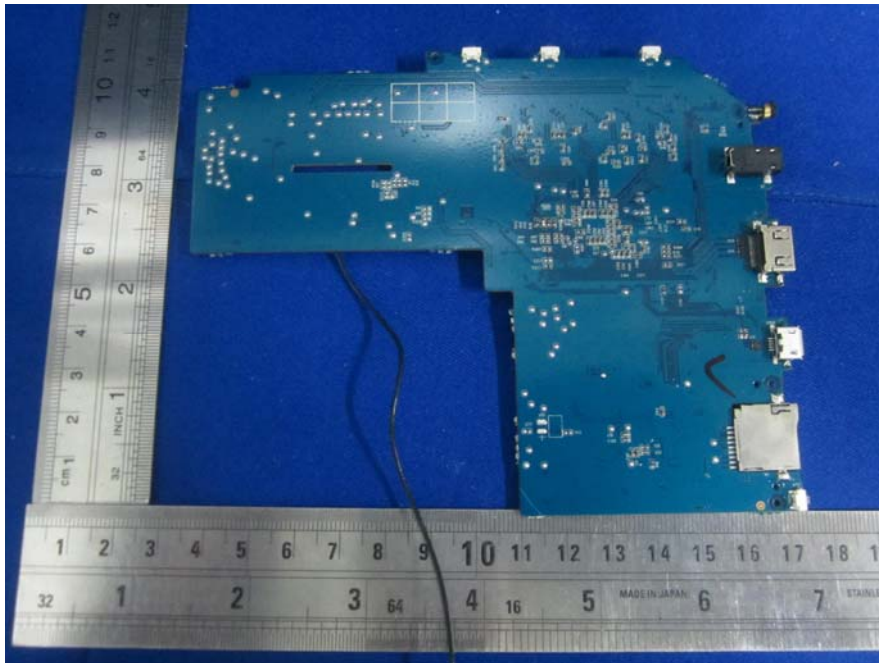

EXHIBIT B - EUT EXTERNAL PHOTOGRAPHS

Model: MID30802, T852 SBK

EUT- Uncover View

EUT- Cover Off View

EUT- Uncover View

EUT- Front Cover Off View

EUT-Main Board Top With Shielding View

EUT-Main Board Top Without Shielding View

EUT-Main Board Bottom View

EUT- BT&Wifi Antenna View

EUT- Main Chip View

EUT- LED Display Top View

EUT- LED Display Bottom View

EUT- Battery View

Model: MID30801, T852 MID

EUT- Uncover View

EUT-Main Board Top With Shielding View

EUT-Main Board Top Without Shielding View

EUT-Main Board Bottom View

EUT- Main Chip View

EUT- BT&Wifi Antenna View

EUT- LED Display Top View

EUT- LED Display Bottom View

EUT- Battery Top View

EUT- Battery Bottom View