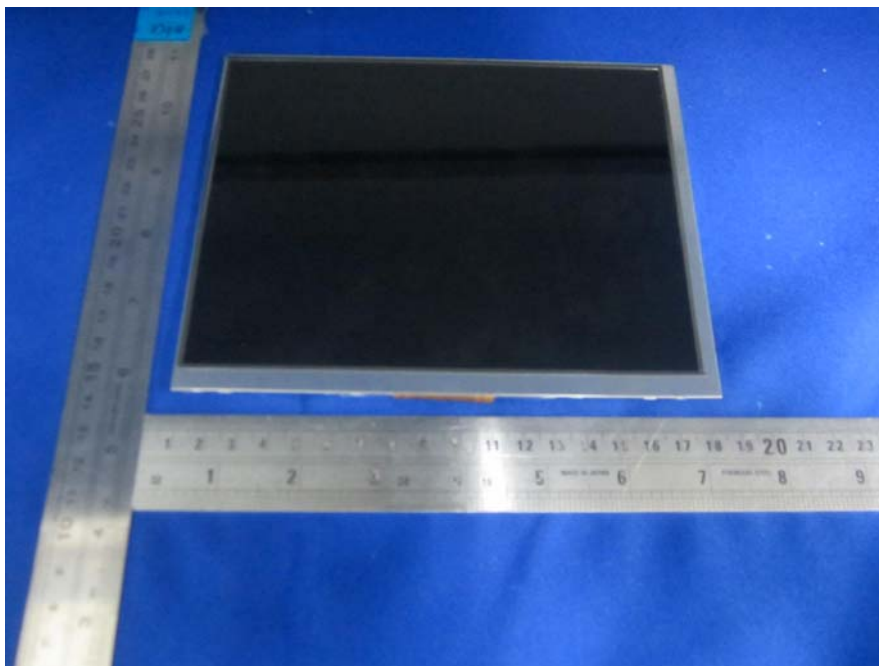

EUT-Main Board Bottom View

EUT- BT&Wifi Antenna View

EUT- Main Chip View

EUT- LED Display Top View

EUT- LED Display Bottom View

EUT- Battery View

Model: MID30801, T852 MID

EUT- Uncover View

EUT-Main Board Top With Shielding View

EUT-Main Board Top Without Shielding View

EUT-Main Board Bottom View

EUT- Main Chip View

EUT- BT&Wifi Antenna View

EUT- LED Display Top View

EUT- LED Display Bottom View