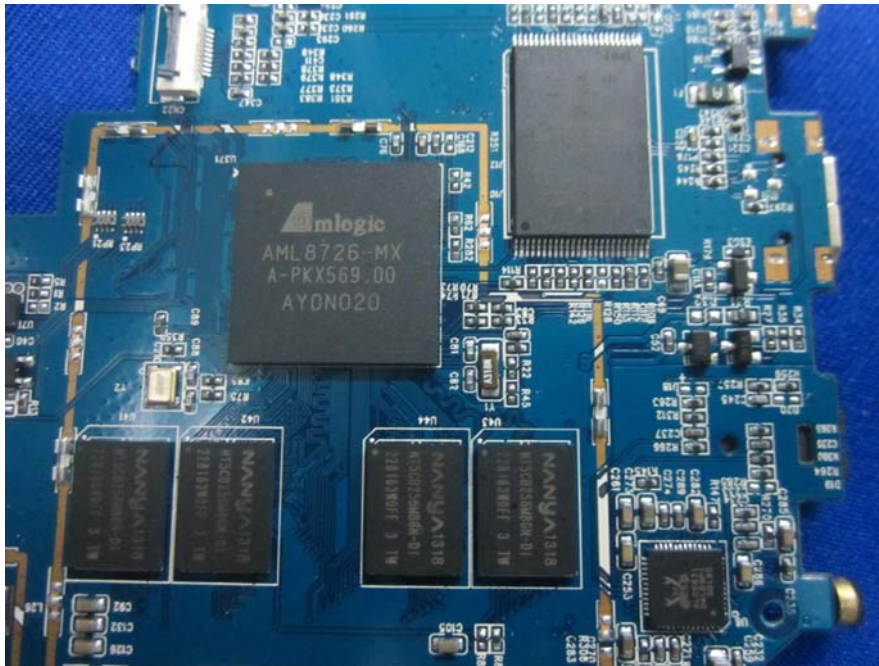

EUT-Main Board Bottom View

EUT- BT&Wifi Antenna View

EUT- Main Chip View

EUT- LED Display Top View

EUT- LED Display Bottom View

EUT- Battery View

Model: MID30801, T852 MID

EUT- Uncover View

EUT-Main Board Top With Shielding View

EUT-Main Board Top Without Shielding View

EUT-Main Board Bottom View

EUT- Main Chip View

EUT- BT&Wifi Antenna View

EUT- LED Display Top View

EUT- LED Display Bottom View

EUT- Battery Top View

EUT- Battery Bottom View