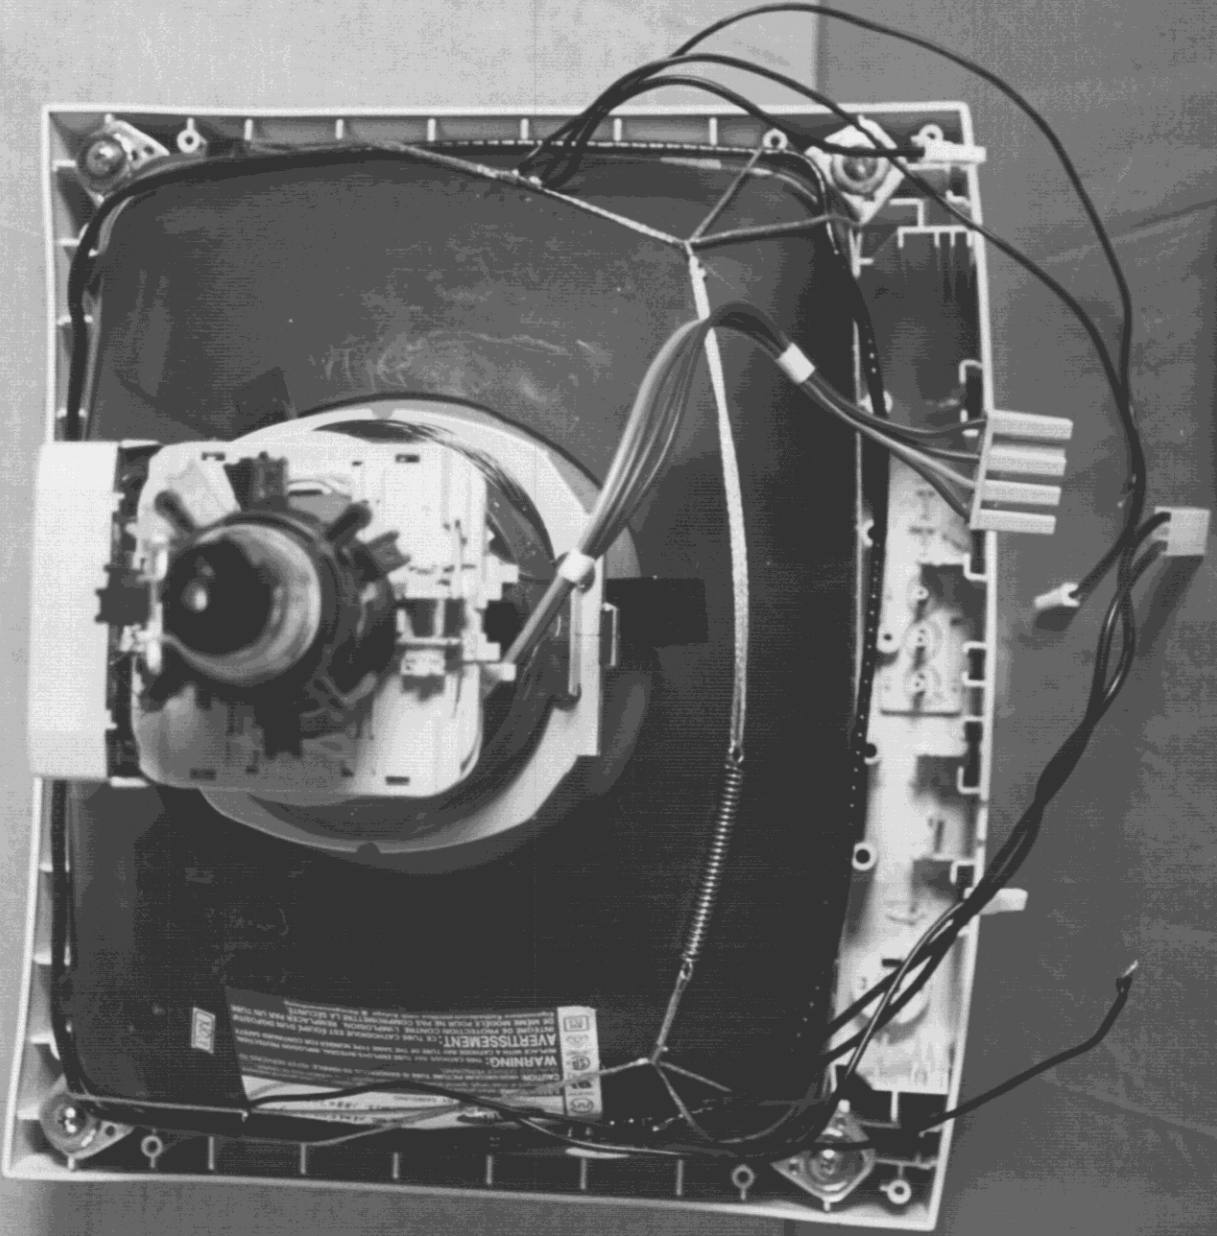

(Photo 3)

FCC ID: AT19R3CA-1454

87081802

87081802

87081802

87081802

87081802

ase 383V 68-0032-2100 REV-A

FOR CONTINUED PROTECTION AGAINST RISK OF FIRE,
REPLACE ONLY WITH SAME TYPE AND RATINGS FUSE.

87081802

87081802

87081802

87081802