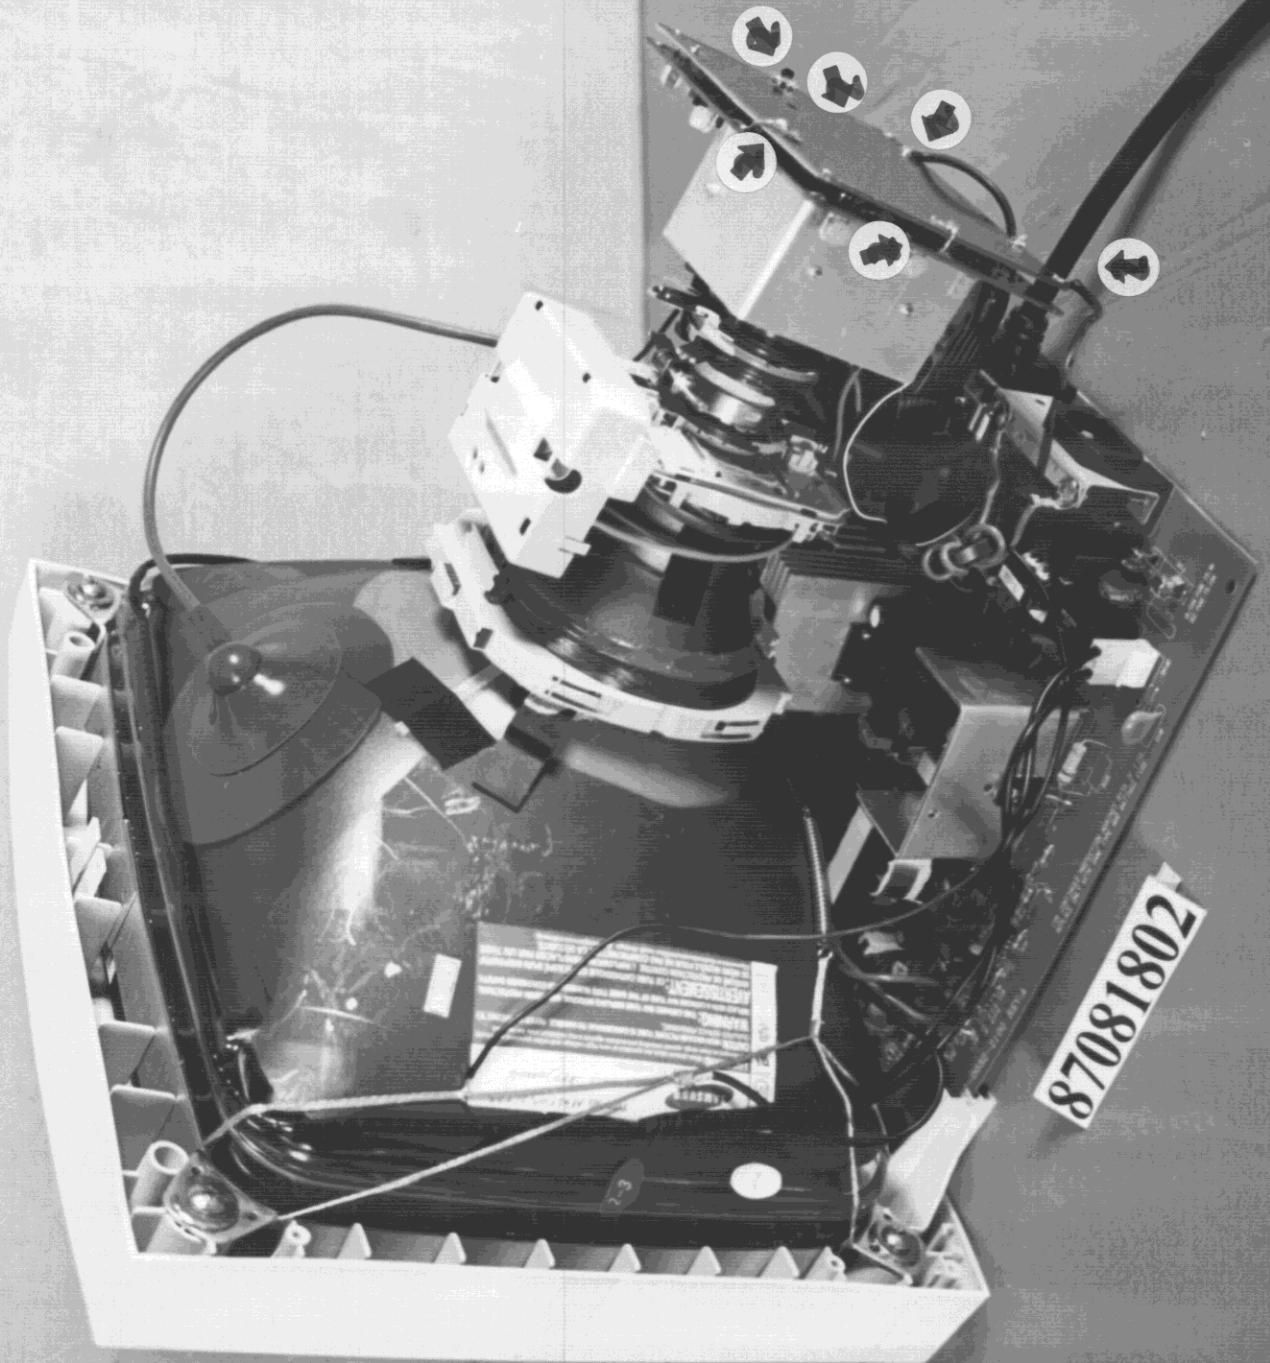

(Photo 3)

FCC ID: AT19R3CA-1454

87081802

87081802

87081802

87081802

87081802

ase 383V 68-0032-2100 REV-A

FOR CONTINUED PROTECTION AGAINST RISK OF FIRE,
REPLACE ONLY WITH SAME TYPE AND RATINGS FUSE.

87081802

87081802

87081802

87081802