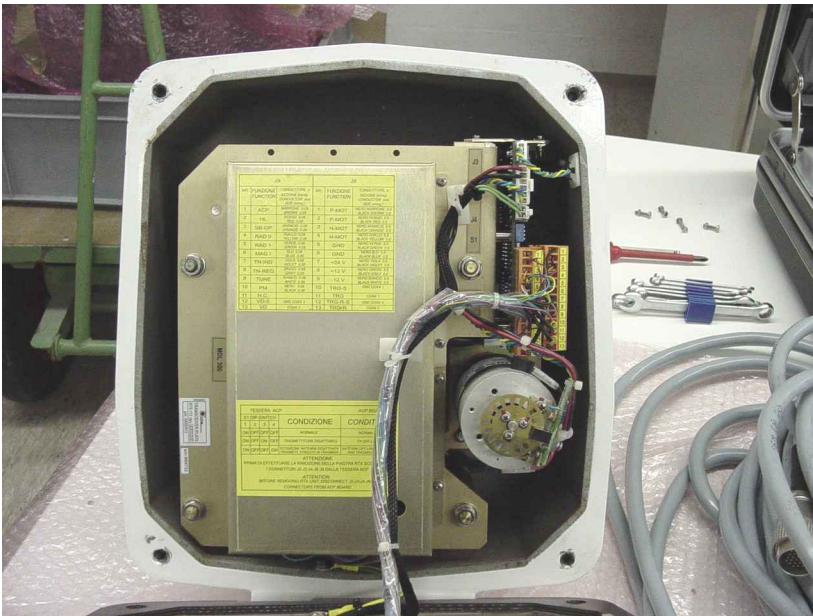

EUT, internal view