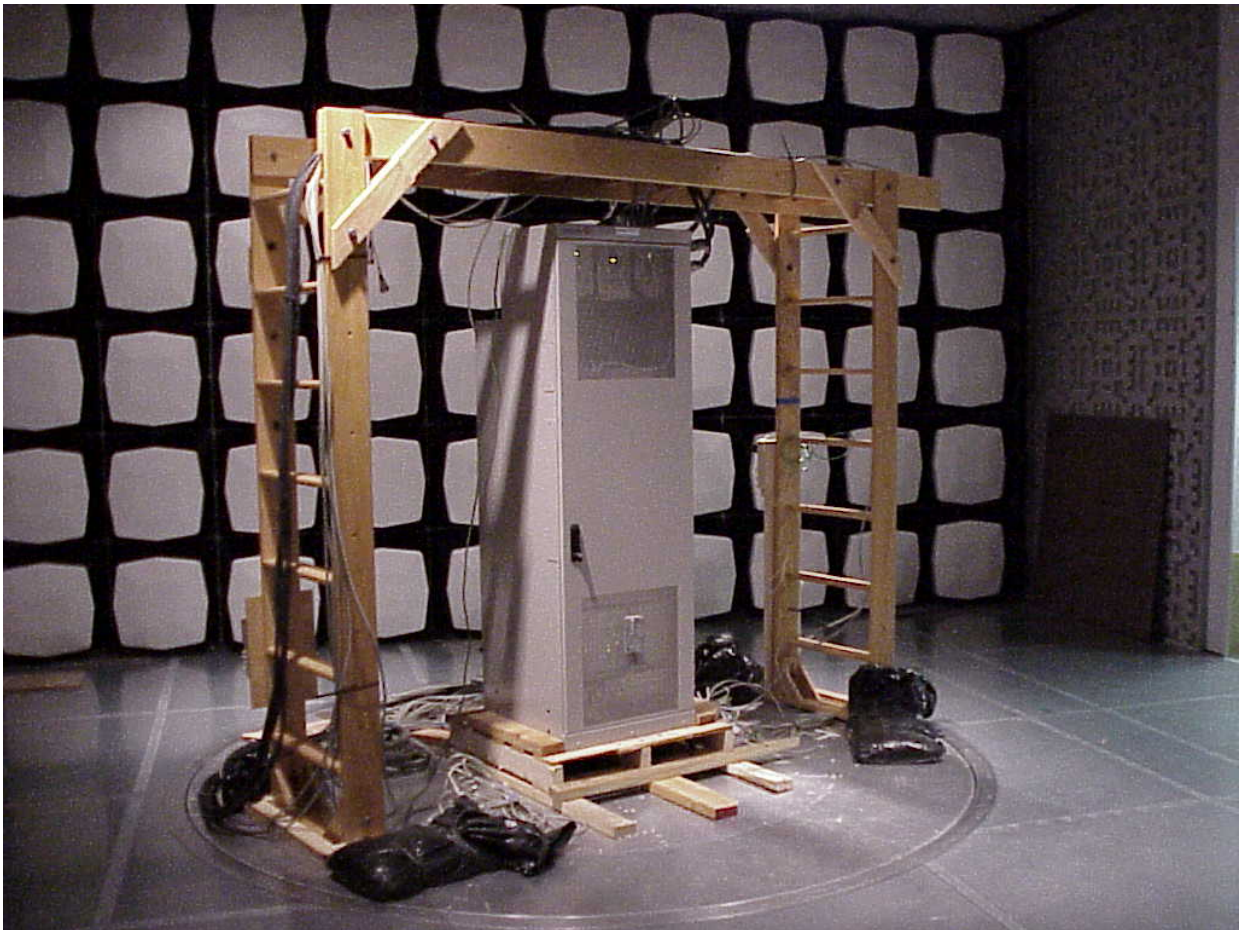

EXHIBIT 4: EXTERNAL PHOTOGRAPHS

Lucent UMTS Flexent® OneBTS™ W1900M Wireless Base Station, incorporating the PCS UMTS-CDMA Multi-Carrier CDMA Radio (MCR1900), BNJ64; the P2PAM power amplifier, and the 60 MHz wideband, low loss, Dual Duplex (DDpx) bandpass filters configured for 3S1C operation at 40 Watts/Carrier is shown in the following photographs.

View: UMTS1900 Equipment Frame Front and Left Side View.

EXHIBIT 4: EXTERNAL PHOTOGRAPHS

View: UMTS1900 Equipment Frame Front and Right Side View with Door Removed

EXHIBIT 4: EXTERNAL PHOTOGRAPHS

View: UMTS1900 Equipment Frame Front View Closeup, Showing the Digital Shelves with Multi-Carrier CDMA Radio (MCR1900), BNJ64, and the Power Amplifier Shelf at the Bottom and Top of Photo, Respectively.

EXHIBIT 4: EXTERNAL PHOTOGRAPHS

View: UMTS1900 Equipment Frame Front View Closeup, Showing the 60 MHz Dual Duplex Filter Shelf and the Power Amplifier Shelf at the Top and Bottom of Photo, Respectively.