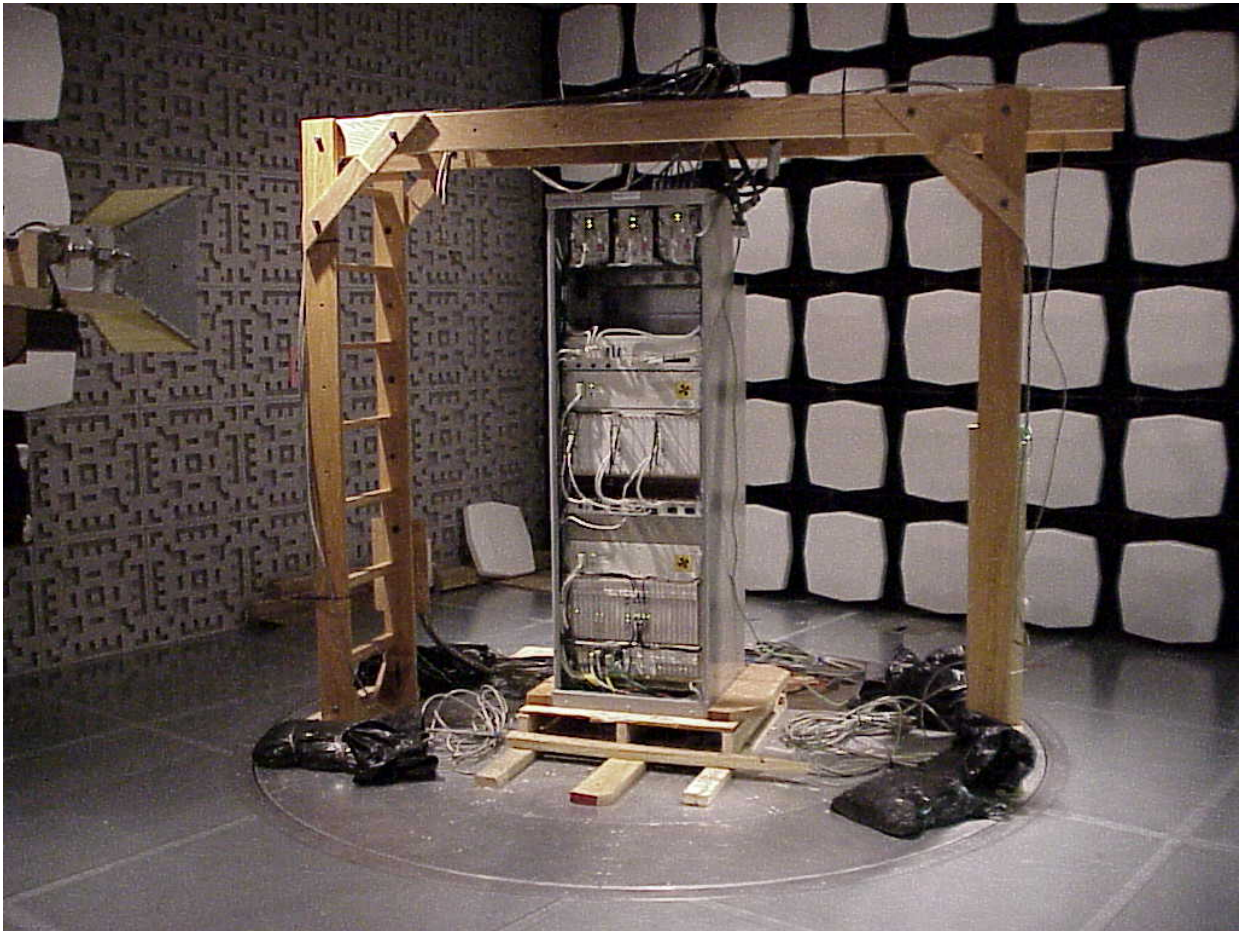

EXHIBIT 4: EXTERNAL PHOTOGRAPHS

Lucent UMTS Flexent® OneBTS™ W1900M Wireless Base Station, incorporating the PCS UMTS-CDMA Multi-Carrier CDMA Radio (MCR1900), BNJ64; the P2PAM power amplifier, and the 60 MHz wideband, low loss, Dual Duplex (DDpx) bandpass filters configured for 3S1C operation at 40 Watts/Carrier is shown in the following photographs.

View: UMTS1900 Equipment Frame Front and Left Side View.

EXHIBIT 4: EXTERNAL PHOTOGRAPHS

View: UMTS1900 Equipment Frame Front and Right Side View with Door Removed

EXHIBIT 4: EXTERNAL PHOTOGRAPHS

View: UMTS1900 Equipment Frame Front View Closeup, Showing the Digital Shelves with Multi-Carrier CDMA Radio (MCR1900), BNJ64, and the Power Amplifier Shelf at the Bottom and Top of Photo, Respectively.

EXHIBIT 4: EXTERNAL PHOTOGRAPHS

View: UMTS1900 Equipment Frame Front View Closeup, Showing the 60 MHz Dual Duplex Filter Shelf and the Power Amplifier Shelf at the Top and Bottom of Photo, Respectively.