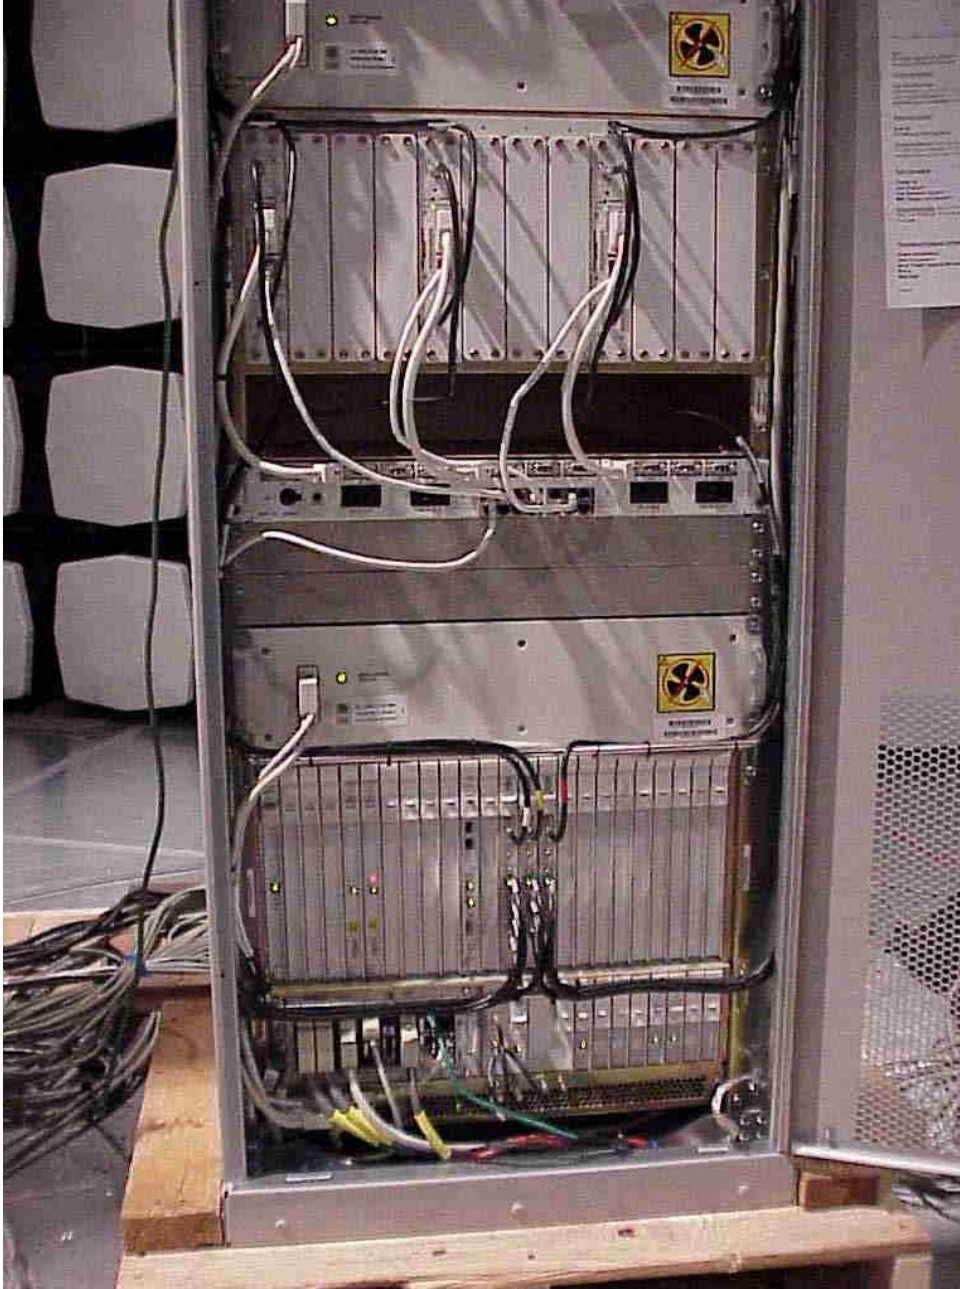

EXHIBIT 4: EXTERNAL PHOTOGRAPHS

Lucent UMTS Flexent® OneBTS™ W1900M Wireless Base Station, incorporating the PCS UMTS-CDMA Multi-Carrier CDMA Radio (MCR1900), BNJ64; the P2PAM power amplifier, and the 60 MHz wideband, low loss, Dual Duplex (DDpx) bandpass filters configured for 3S1C operation at 40 Watts/Carrier is shown in the following photographs.

View: UMTS1900 Equipment Frame Front and Left Side View.

EXHIBIT 4: EXTERNAL PHOTOGRAPHS

View: UMTS1900 Equipment Frame Front and Right Side View with Door Removed

EXHIBIT 4: EXTERNAL PHOTOGRAPHS

View: UMTS1900 Equipment Frame Front View Closeup, Showing the Digital Shelves with Multi-Carrier CDMA Radio (MCR1900), BNJ64, and the Power Amplifier Shelf at the Bottom and Top of Photo, Respectively.

EXHIBIT 4: EXTERNAL PHOTOGRAPHS

View: UMTS1900 Equipment Frame Front View Closeup, Showing the 60 MHz Dual Duplex Filter Shelf and the Power Amplifier Shelf at the Top and Bottom of Photo, Respectively.