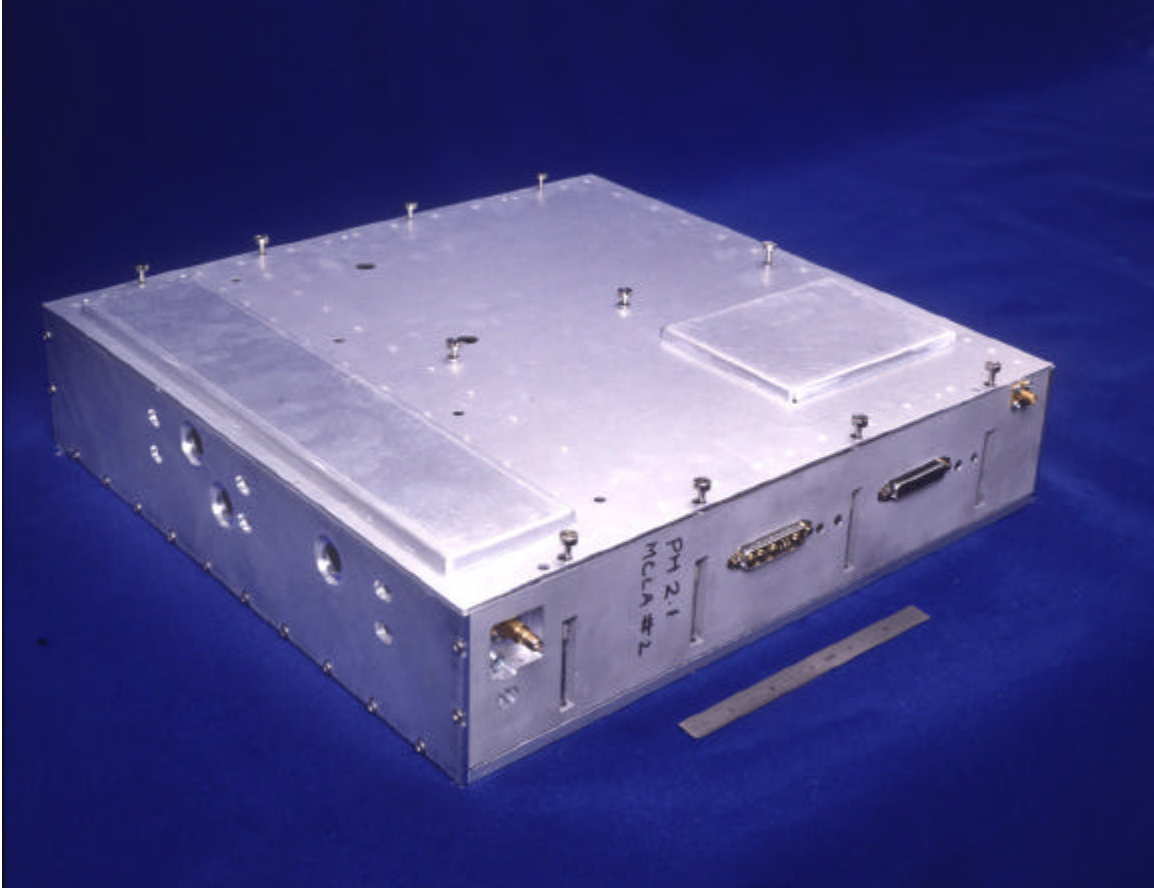

APPLICANT: Lucent Technologies

FCC ID: AS5CMP-31

EXHIBIT 11

Section 2.1033 (c)(12): PHOTOGRAPHS OF THE EQUIPMENT → Exterior Views

**FLEXENT™ PCS-TDMA Microcell J41698A-1: Interior View Showing Duplex Transmit Filter Mounted Over the PCS-TDMA Multi Carrier Linear Amplifier.**

APPLICANT: Lucent Technologies

FCC ID: AS5CMP-31

EXHIBIT 11

Section 2.1033 (c)(12): PHOTOGRAPHS OF THE EQUIPMENT → Exterior Views

FLEXENT™ PCS-TDMA Microcell J41698A-1: Primary Distribution Cabinet

APPLICANT: Lucent Technologies

FCC ID: AS5CMP-31

EXHIBIT 11

Section 2.1033 (c)(12): PHOTOGRAPHS OF THE EQUIPMENT → Exterior Views

**FLEXENT™ PCS-TDMA Microcell J41698A-1: Primary Distribution Cabinet Interior View**

APPLICANT: Lucent Technologies

FCC ID: AS5CMP-31

EXHIBIT 11

Section 2.1033 (c)(12): PHOTOGRAPHS OF THE EQUIPMENT → Interior Views

PCS-TDMA Multi Carrier Linear Amplifier 44WA28: Front (RF IN/OUT) and Top View

APPLICANT: Lucent Technologies