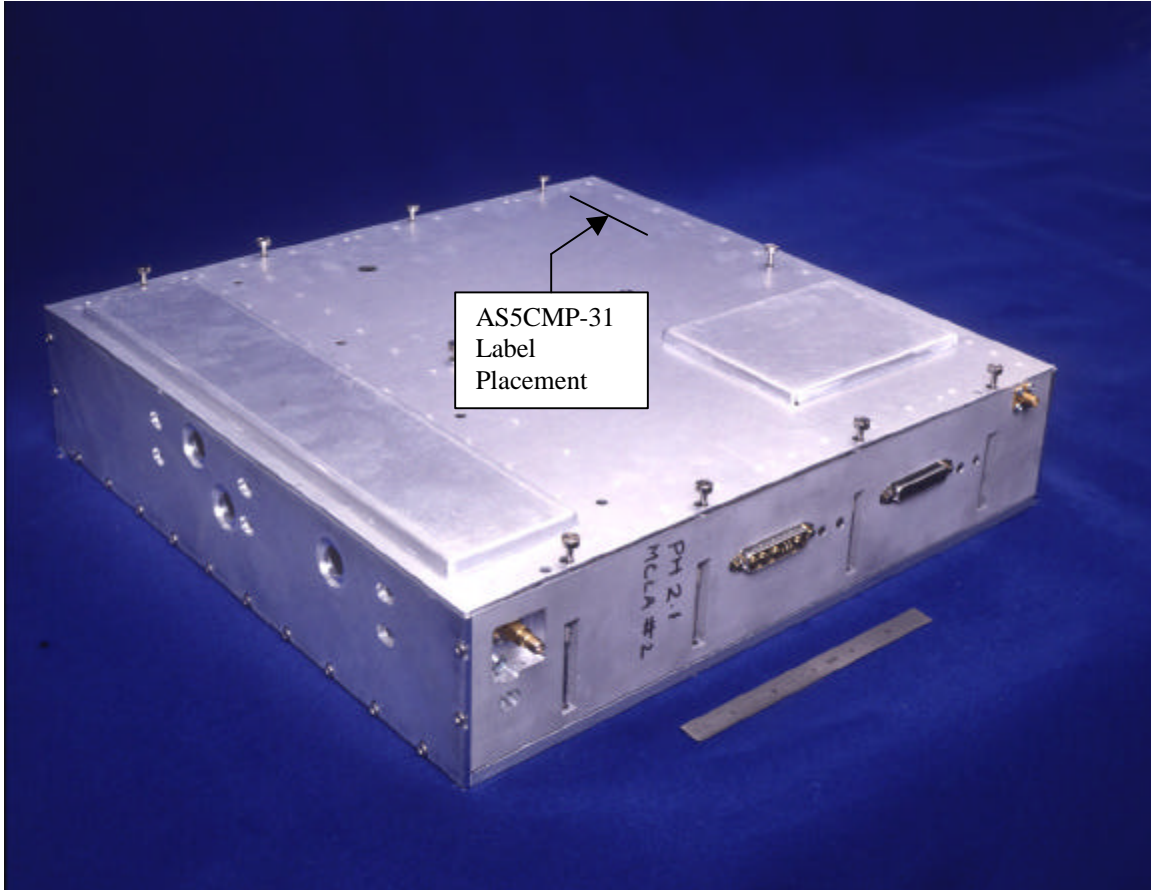

APPLICANT: Lucent Technologies

FCC ID: AS5CMP-31

EXHIBIT 11

Section 2.1033 (c)(12): PHOTOGRAPHS OF THE EQUIPMENT → Exterior Views

**FLEXENT™ PCS-TDMA Microcell J41698A-1: Interior View Showing Duplex Transmit Filter Mounted Over the PCS-TDMA Multi Carrier Linear Amplifier.**

FCC ID: AS5CMP-31

EXHIBIT 11

Section 2.1033 (c)(12): PHOTOGRAPHS OF THE EQUIPMENT → Exterior Views

**FLEXENT™ PCS-TDMA Microcell J41698A-1: Primary Distribution Cabinet Interior View**

APPLICANT: Lucent Technologies

FCC ID: AS5CMP-31

EXHIBIT 11

Section 2.1033 (c)(12): PHOTOGRAPHS OF THE EQUIPMENT → Interior Views

PCS-TDMA Multi Carrier Linear Amplifier 44WA28: Front (RF IN/OUT) and Top View

APPLICANT: Lucent Technologies

FCC ID: AS5CMP-31

EXHIBIT 11

Section 2.1033 (c)(12): PHOTOGRAPHS OF THE EQUIPMENT → Interior Views

PCS-TDMA Multi Carrier Linear Amplifier 44WA28: Front (RF IN/OUT) and Top View Showing Label Placement

APPLICANT: Lucent Technologies