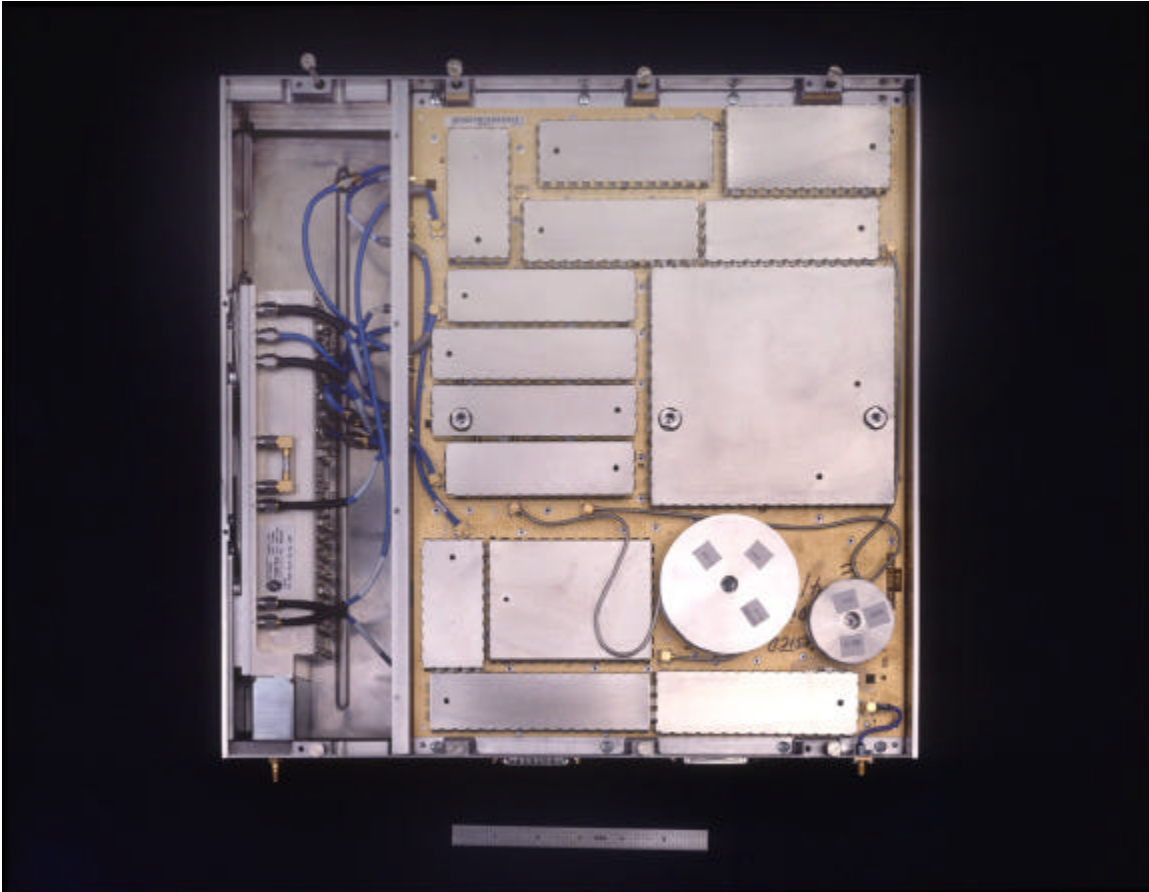

FCC ID: AS5CMP-31

EXHIBIT 11

Section 2.1033 (c)(12): PHOTOGRAPHS OF THE EQUIPMENT → Interior Views

PCS-TDMA Multi Carrier Linear Amplifier 44WA28: Front (RF IN/OUT) and Top View

APPLICANT: Lucent Technologies

FCC ID: AS5CMP-31

EXHIBIT 11

Section 2.1033 (c)(12): PHOTOGRAPHS OF THE EQUIPMENT → Interior Views

PCS-TDMA Multi Carrier Linear Amplifier 44WA28: Front (RF IN/OUT) and Top View Showing Label Placement

APPLICANT: Lucent Technologies

FCC ID: AS5CMP-31

EXHIBIT 11

Section 2.1033 (c)(12): PHOTOGRAPHS OF THE EQUIPMENT → Interior Views

PCS-TDMA Multi Carrier Linear Amplifier 44WA28: Top Tier → Tier 1 of 3

**APPLICANT: Lucent Technologies**

**FCC ID: AS5CMP-31**

**EXHIBIT 11**

**Section 2.1033 (c)(12): PHOTOGRAPHS OF THE EQUIPMENT → Interior Views**

**PCS-TDMA Multi Carrier Linear Amplifier 44WA28: Center Tier → Tier 2 of 3**

APPLICANT: Lucent Technologies