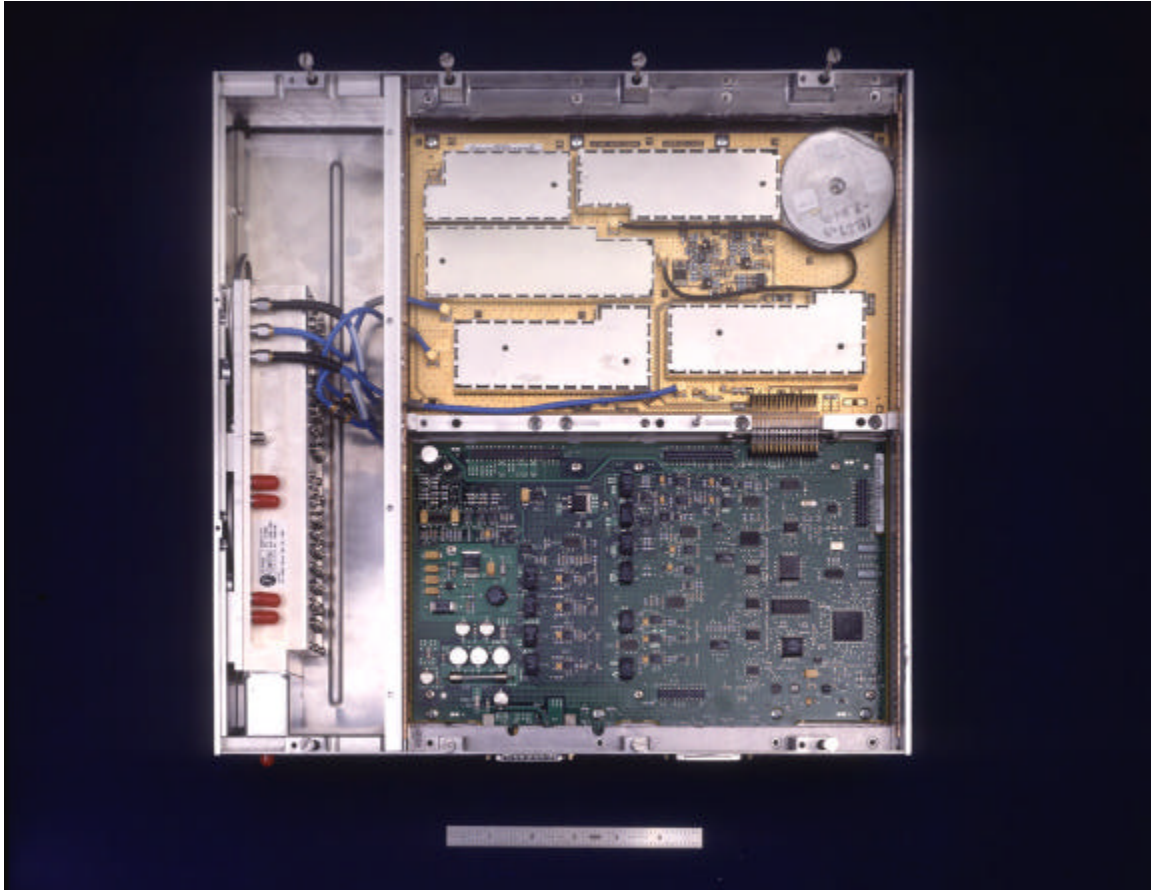

FCC ID: AS5CMP-31

EXHIBIT 11

Section 2.1033 (c)(12): PHOTOGRAPHS OF THE EQUIPMENT → Interior Views

PCS-TDMA Multi Carrier Linear Amplifier 44WA28: Front (RF IN/OUT) and Top View Showing Label Placement

APPLICANT: Lucent Technologies

FCC ID: AS5CMP-31

EXHIBIT 11

Section 2.1033 (c)(12): PHOTOGRAPHS OF THE EQUIPMENT → Interior Views

PCS-TDMA Multi Carrier Linear Amplifier 44WA28: Top Tier → Tier 1 of 3

**APPLICANT: Lucent Technologies**

**FCC ID: AS5CMP-31**

**EXHIBIT 11**

**Section 2.1033 (c)(12): PHOTOGRAPHS OF THE EQUIPMENT → Interior Views**

**PCS-TDMA Multi Carrier Linear Amplifier 44WA28: Center Tier → Tier 2 of 3**

APPLICANT: Lucent Technologies