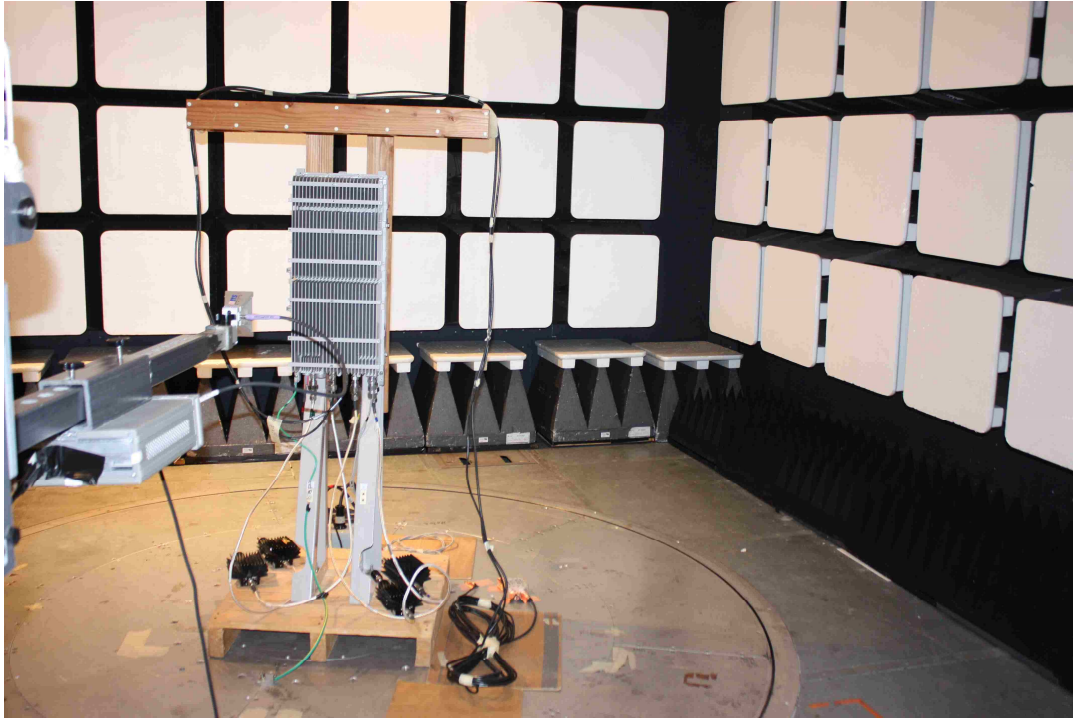

**FCC ID: AS5BBTRX-28
Exhibit 11**

Test Setup Photos

Measurement of Emissions at the Antenna Terminal/Port – Right Side View

Measurement of Emissions at the Antenna Terminal/Port – Left Side View

FCC ID: AS5BBTRX-28

**Measurement of Radiated Emissions
30 MHz – 1 GHz**

1 – 18 GHz

Confidential

© Nokia 2016

Use pursuant to Company Instructions.

FCC ID: AS5BBTRX-28

18 – 22GHz

Confidential