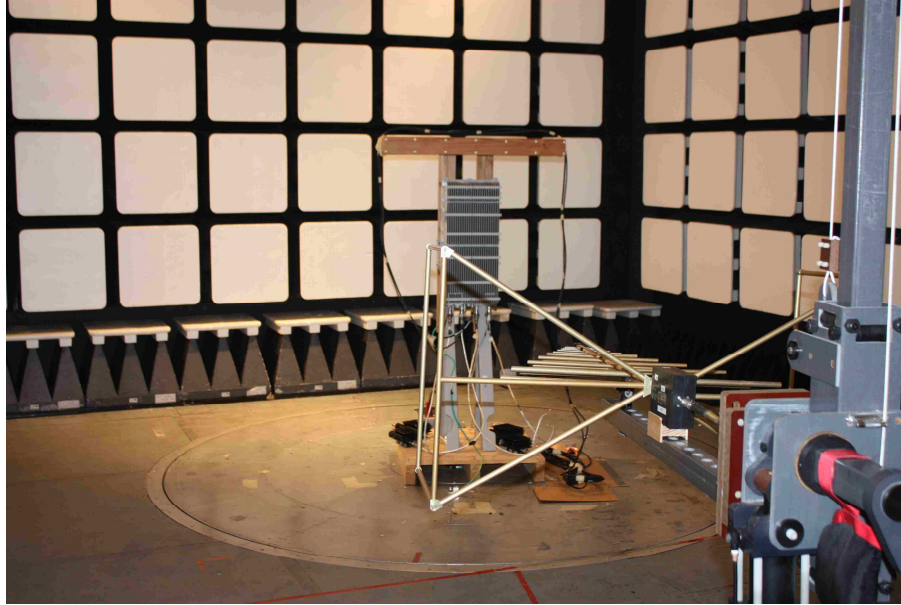

**FCC ID: AS5BBTRX-28
Exhibit 11**

Test Setup Photos

Measurement of Emissions at the Antenna Terminal/Port – Right Side View

Measurement of Emissions at the Antenna Terminal/Port – Left Side View

FCC ID: AS5BBTRX-28

**Measurement of Radiated Emissions
30 MHz – 1 GHz**

1 – 18 GHz

Confidential

© Nokia 2016

Use pursuant to Company Instructions.

FCC ID: AS5BBTRX-28

18 – 22GHz

Confidential