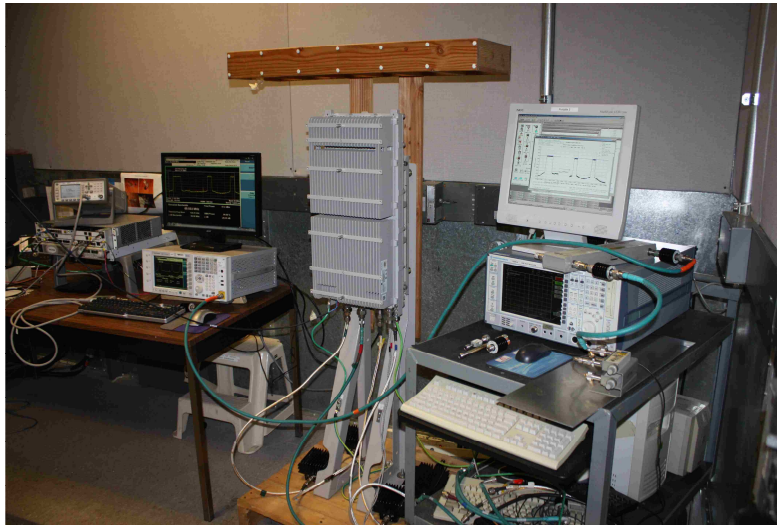

**FCC ID: AS5BBTRX-28
Exhibit 11**

Test Setup Photos

Measurement of Emissions at the Antenna Terminal/Port – Right Side View

Measurement of Emissions at the Antenna Terminal/Port – Left Side View

FCC ID: AS5BBTRX-28

**Measurement of Radiated Emissions
30 MHz – 1 GHz**

1 – 18 GHz

Confidential

© Nokia 2016

Use pursuant to Company Instructions.

FCC ID: AS5BBTRX-28

18 – 22GHz

Confidential