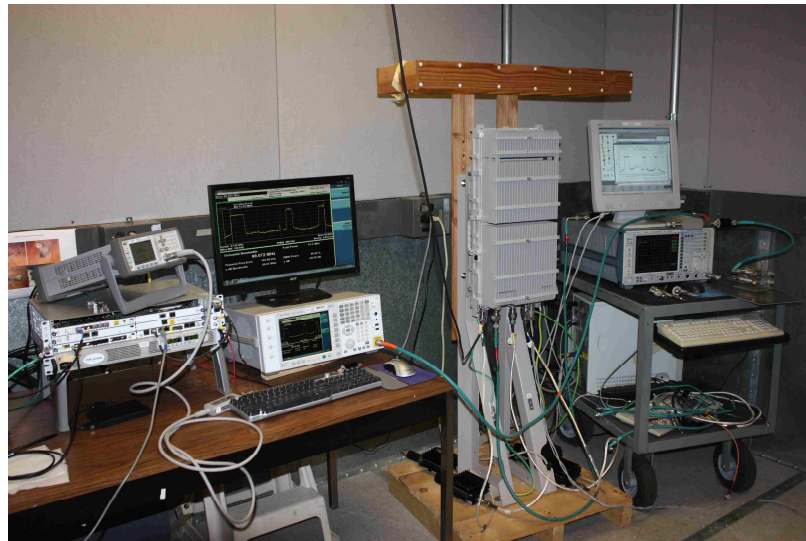

**FCC ID: AS5BBTRX-28
Exhibit 11**

Test Setup Photos

Measurement of Emissions at the Antenna Terminal/Port – Right Side View

Measurement of Emissions at the Antenna Terminal/Port – Left Side View

FCC ID: AS5BBTRX-28

**Measurement of Radiated Emissions
30 MHz – 1 GHz**

1 – 18 GHz

Confidential

© Nokia 2016

Use pursuant to Company Instructions.

FCC ID: AS5BBTRX-28

18 – 22GHz

Confidential