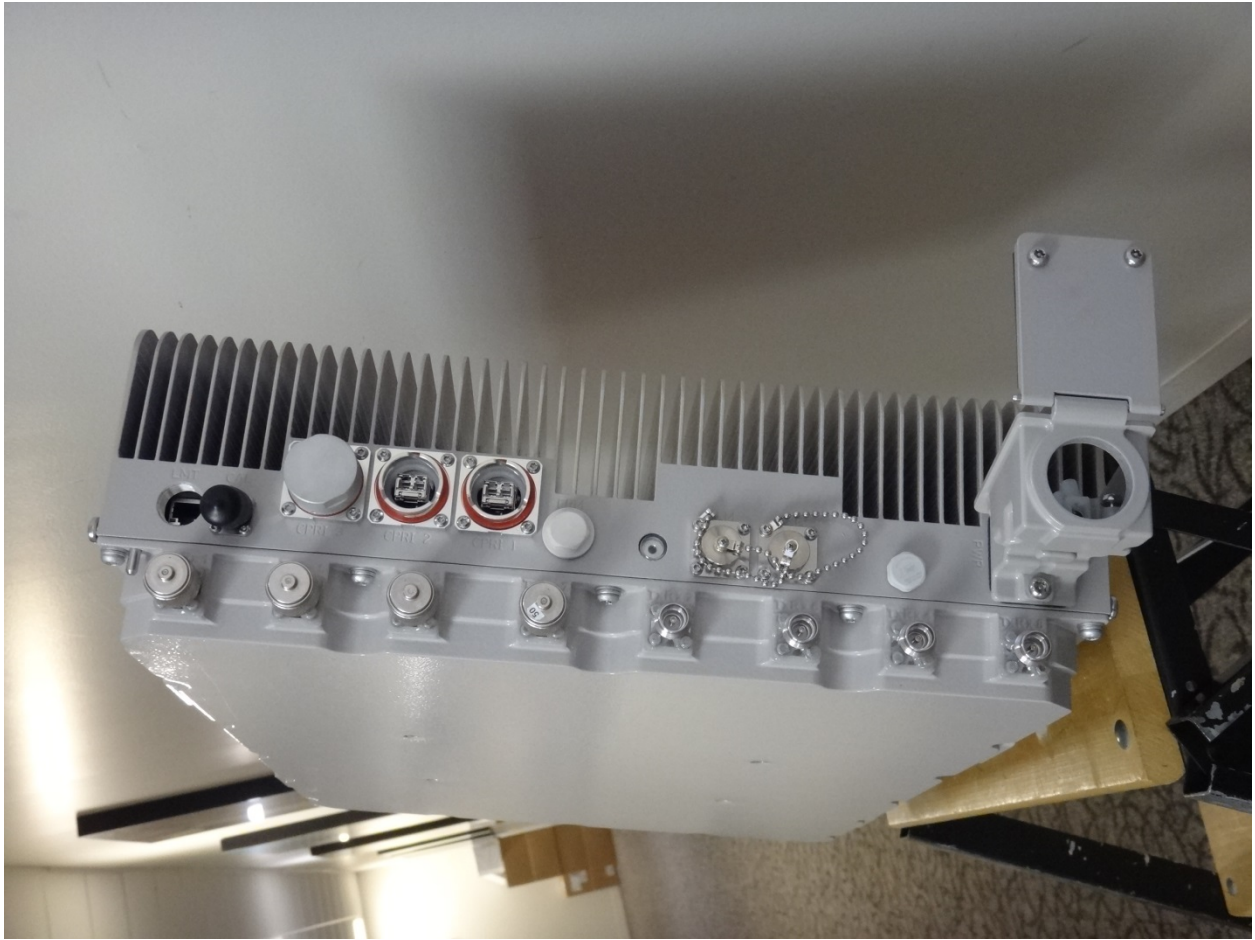

Bottom side