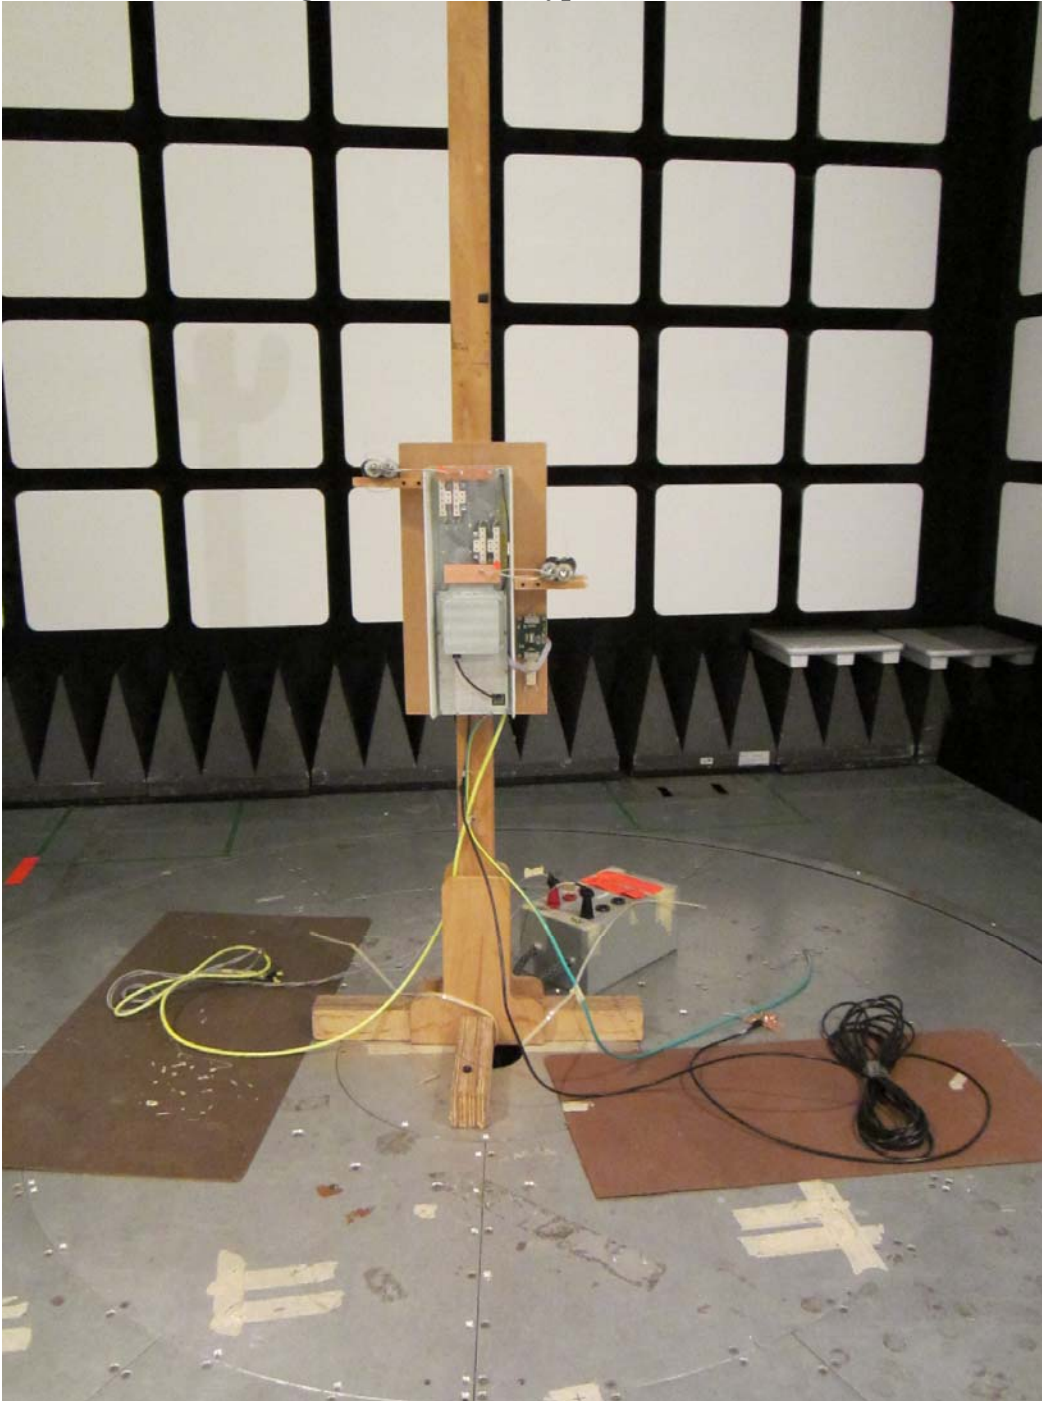

## Exhibit 18      Photographs of The Test Setups

The following photographs document the test setups.

### Radiated Emissions Test Photograph A 9764 MetroCell Configured in a Field Type Installation

**Radiated Emissions Test Photograph B**

**Rear View of 9764 MetroCell Configured in a Field Type Installation**

**Conducted Test Setup Photograph for RF Power, OBW, Conducted Spurious and Modulation**