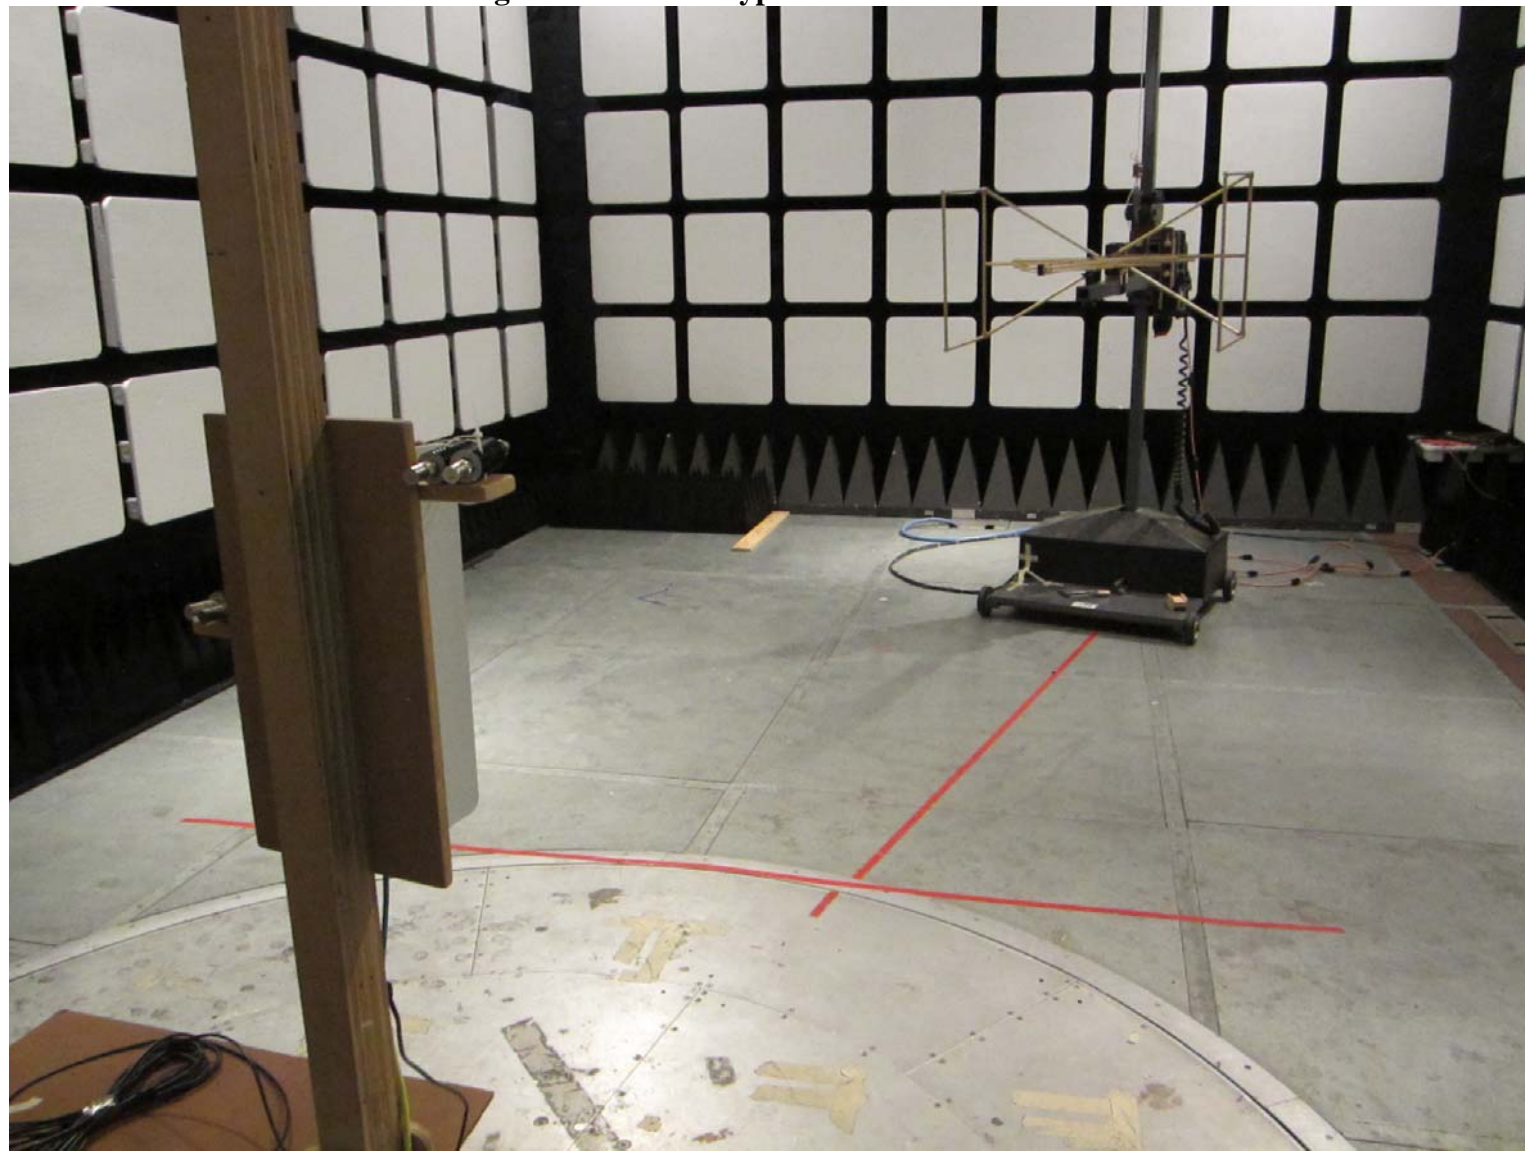

## Exhibit 18      Photographs of The Test Setups

The following photographs document the test setups.

### Radiated Emissions Test Photograph A 9764 MetroCell Configured in a Field Type Installation

**Radiated Emissions Test Photograph B**

**Rear View of 9764 MetroCell Configured in a Field Type Installation**

**Conducted Test Setup Photograph for RF Power, OBW, Conducted Spurious and Modulation**