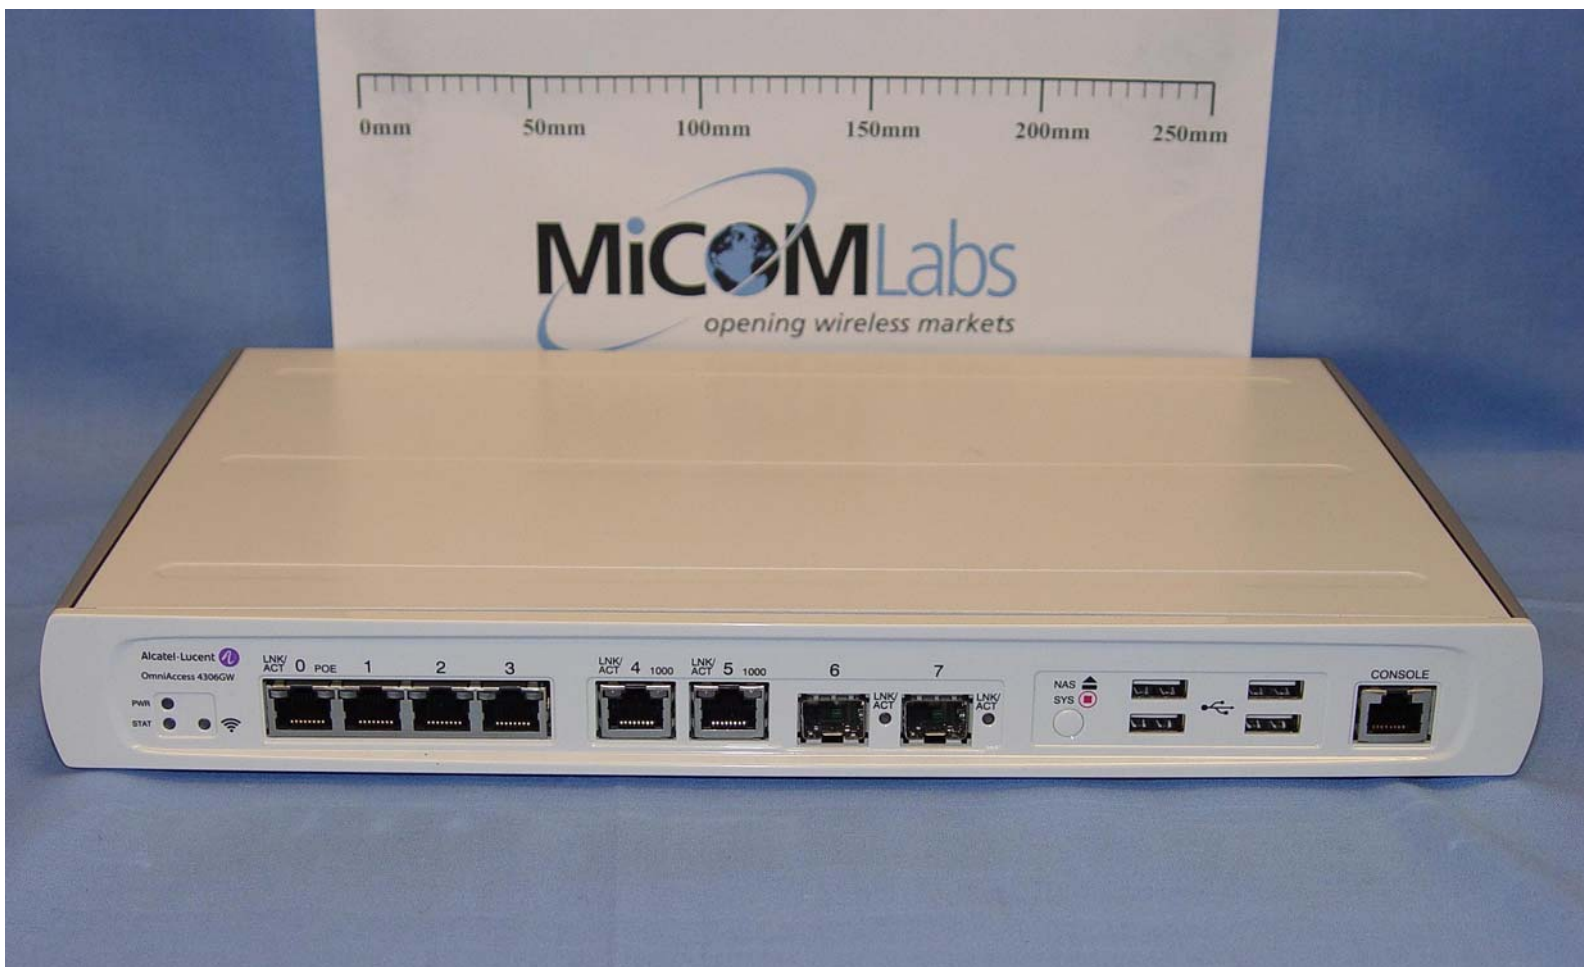

11 September 2009

Alcatel-Lucent  
External Pictures

Alcatel-Lucent OAW-4306GW Front

OAW-4306GW Bottom

Label Location

Side View

OAW-4306GW with Antennas (Front)

OAW-4306GW w Antennas (Rear)