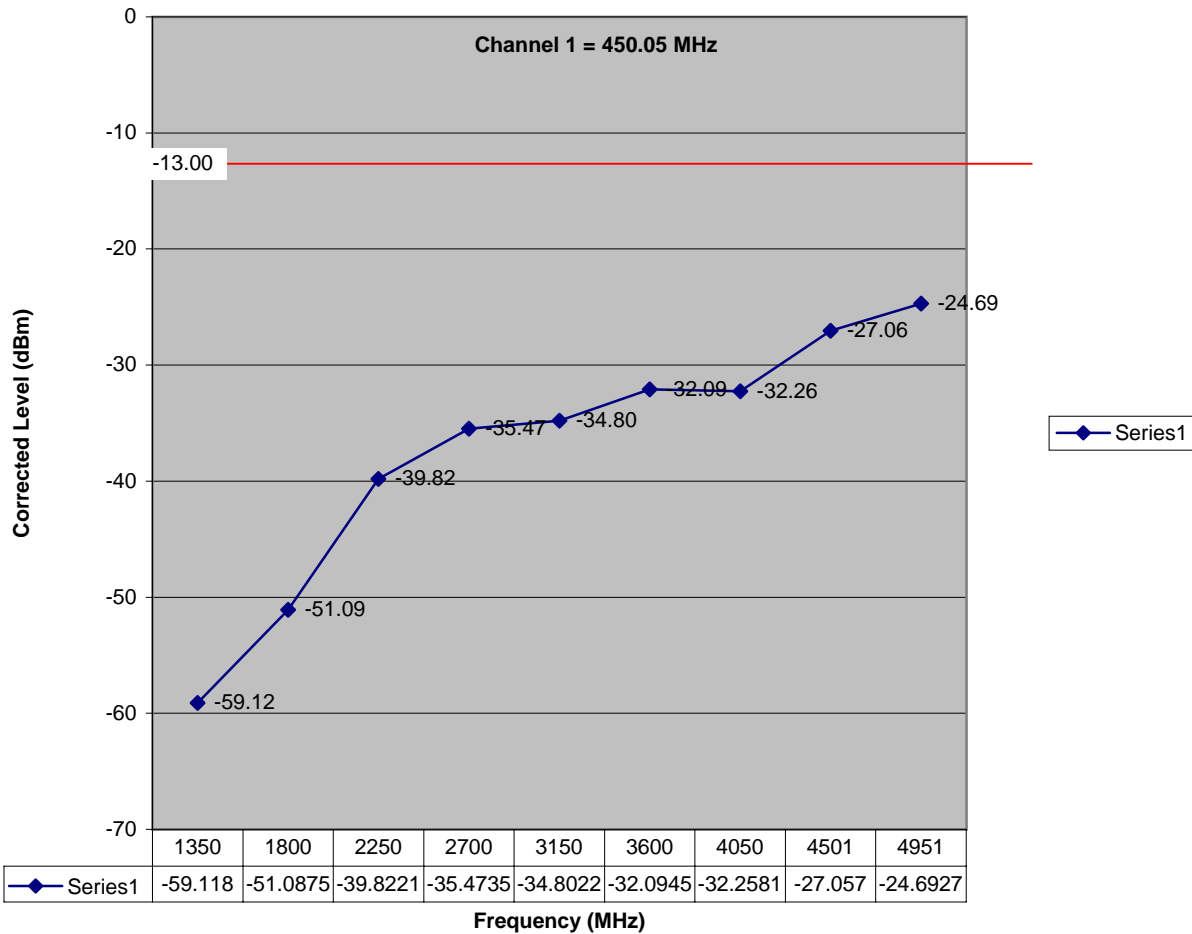

Low Channel - 12.5kHz Channel Spacing							
Frequency (MHz)	Antenna Distance (m)	Level (dBm)	Correction Factors (dB)	Corrected Level (dBm)	Limit (dBm)	Margin (dB)	Final Result (Pass/Fail)
1350	3	-62.20	3.08	-59.12	-13.00	46.12	PASS
1800.2	3	-59.8	8.71	-51.09	-13.00	38.09	PASS
2250.25	3	-53.9	14.08	-39.82	-13.00	26.82	PASS
2700.3	3	-54.1	18.63	-35.47	-13.00	22.47	PASS
3150.35	3	-57.6	22.80	-34.80	-13.00	21.80	PASS
3600.4	3	-60.1	28.01	-32.09	-13.00	19.09	PASS
4050.45	3	-66.4	34.14	-32.26	-13.00	19.26	PASS
4500.5	3	-67.1	40.04	-27.06	-13.00	14.06	PASS
4950.55	3	-67.4	42.71	-24.69	-13.00	11.69	PASS

Frequency	Antenna Distance	Level	Correction Factors	Corrected Level	Corrected Level	Margin	Final Result
1350	3	-62.20	3.08	-59.12	-13.00	46.12	PASS
1800.2	3	-59.8	8.71	-51.09	-13.00	38.09	PASS
2250.25	3	-53.9	14.08	-39.82	-13.00	26.82	PASS
2700.3	3	-54.1	18.63	-35.47	-13.00	22.47	PASS
3150.35	3	-57.6	22.80	-34.80	-13.00	21.80	PASS
3600.4	3	-60.1	28.01	-32.09	-13.00	19.09	PASS
4050.45	3	-66.4	34.14	-32.26	-13.00	19.26	PASS
4500.5	3	-67.1	40.04	-27.06	-13.00	14.06	PASS
4950.55	3	-67.4	42.71	-24.69	-13.00	11.69	PASS