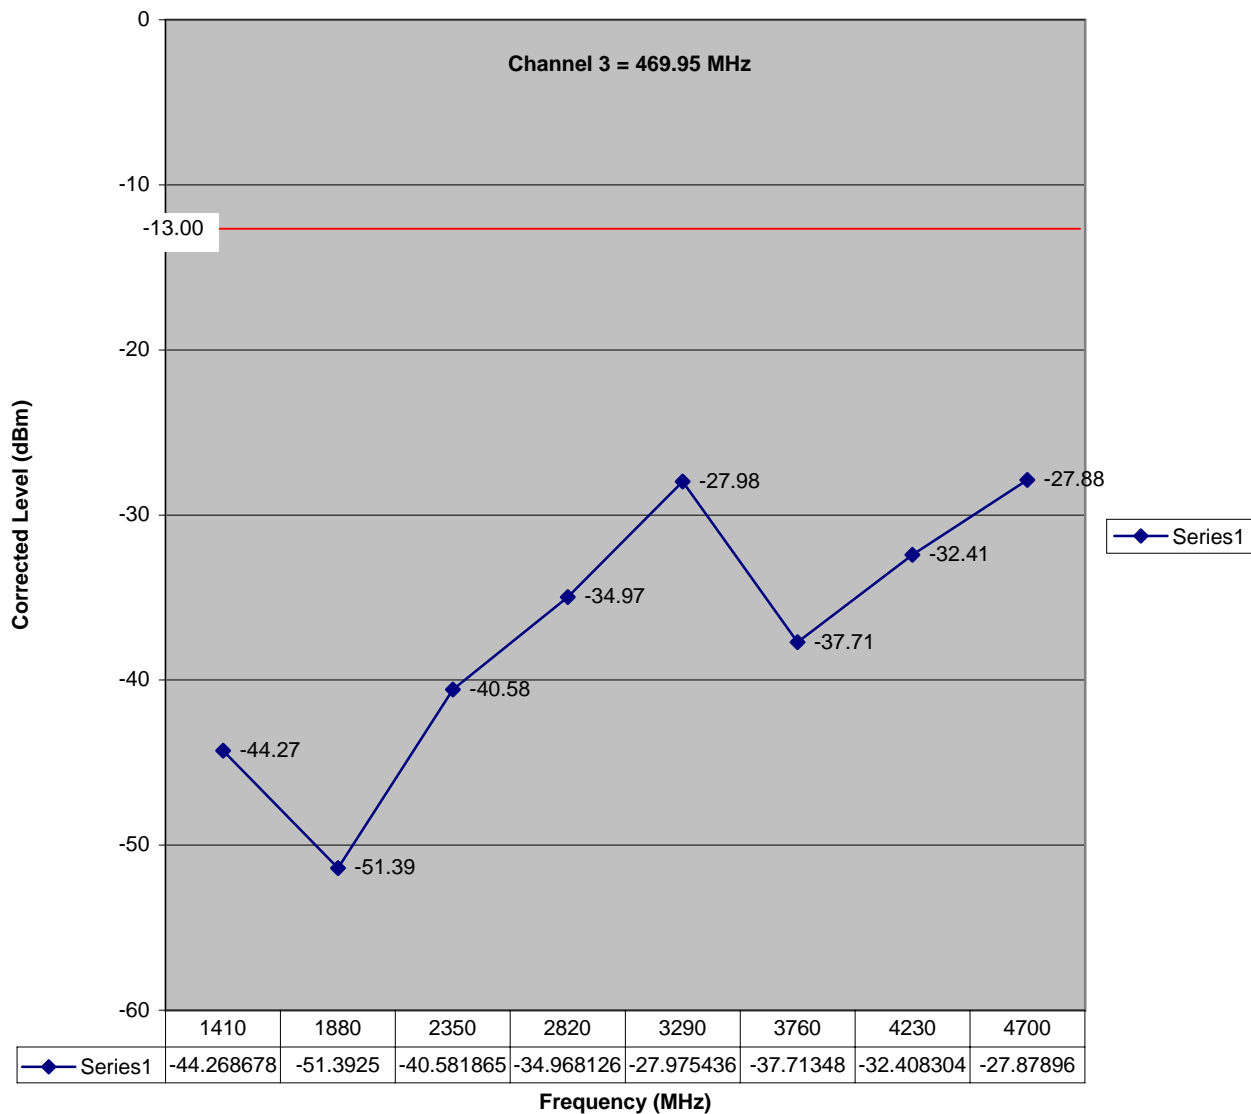

(MHz)	(m)	(dBm)	(dB)	(dBm)	(uV/m)	(dB)	(Pass/Fail)
1409.85	3	-48.1	3.83	-44.27	1369.51	31.27	PASS
1879.8	3	-61.1	9.71	-51.39	603.08	38.39	PASS
2349.75	3	-55.8	15.22	-40.58	2093.66	27.58	PASS
2819.7	3	-54.6	19.63	-34.97	3995.71	21.97	PASS
3289.65	3	-52.3	24.32	-27.98	8937.75	14.98	PASS
3759.6	3	-67.9	30.19	-37.71	2912.90	24.71	PASS
4229.55	3	-68.9	36.49	-32.41	5365.19	19.41	PASS
4699.5	3	-69.1	41.22	-27.88	9037.58	14.88	PASS
5169.45	3	-68.4	29.83	-38.57	2638.44	25.57	PASS