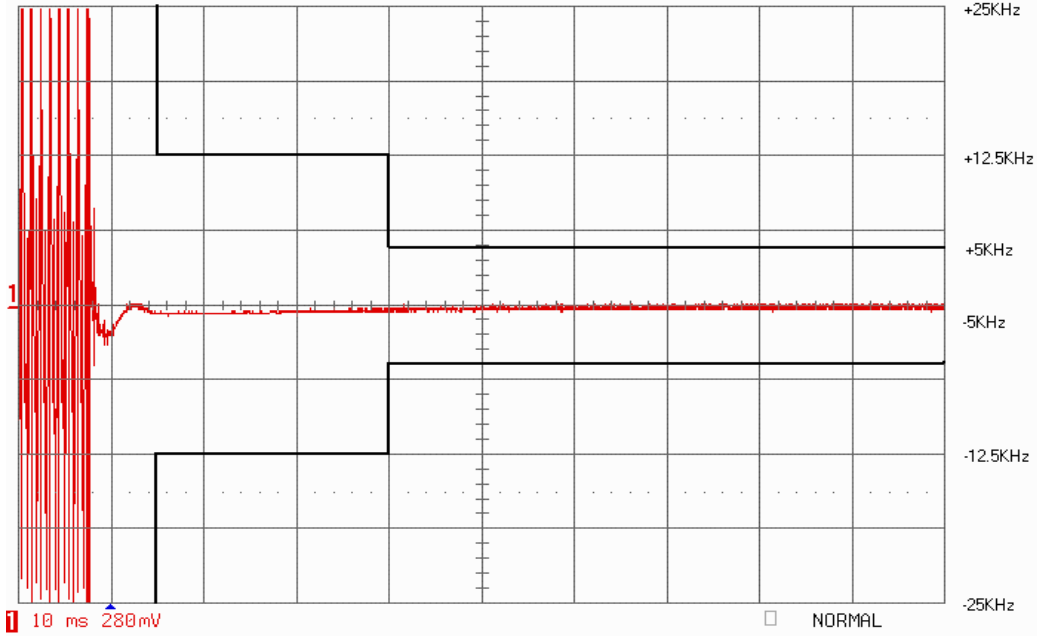

RPU 416 Transient Frequency Behavior Wide Band Switch On Condition

RPU 416 Transient Frequency Behavior Narrow Band Switch On Condition