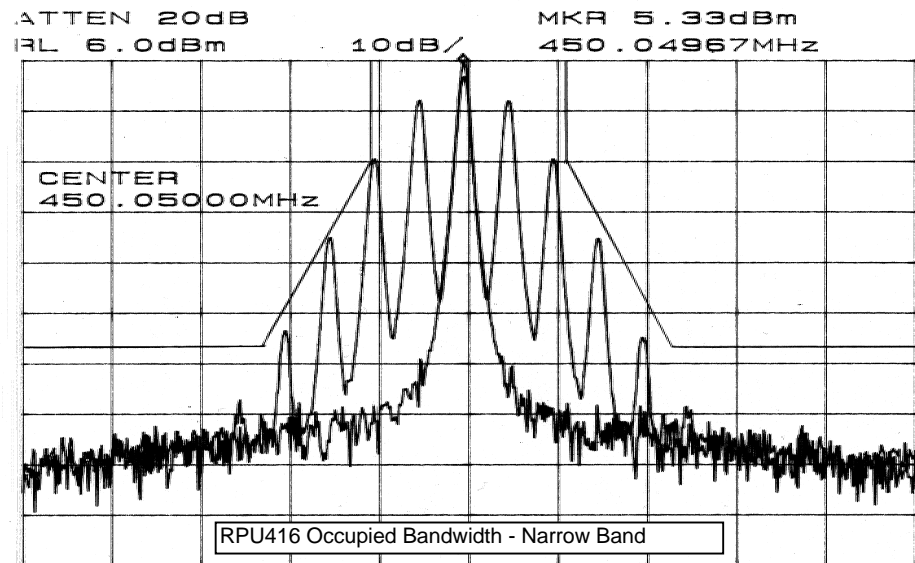

CENTER 450.05000MHz SPAN 50.00kHz
RBW 300Hz VBW 300Hz SWP 2.0sec

CENTER 450.05000MHz SPAN 50.00kHz
RBW 300Hz VBW 300Hz SWP 2.0sec

CENTER 460.50000MHz SPAN 50.00kHz
RBW 300Hz VBW 300Hz SWP 2.0sec

CENTER 460.50000MHz SPAN 50.00kHz
RBW 300Hz VBW 300Hz SWP 2.0sec