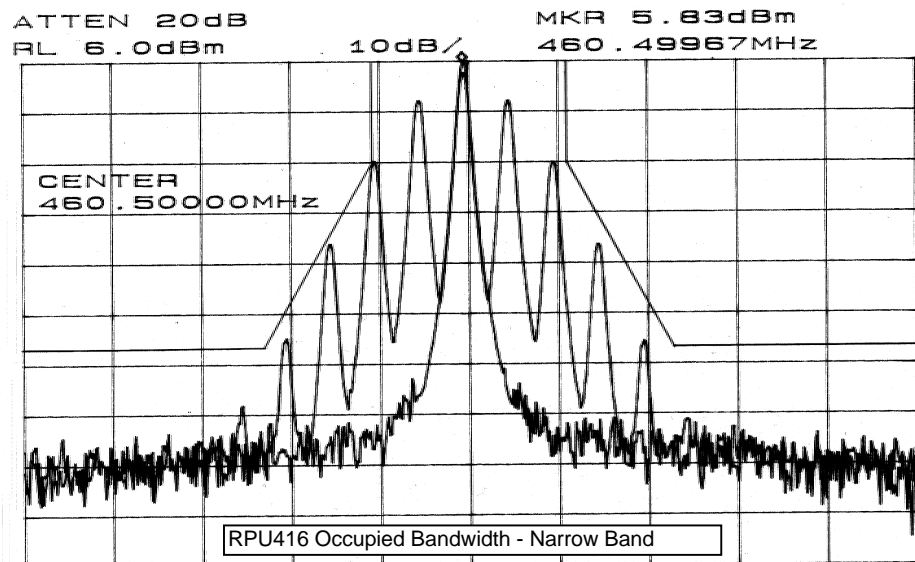

CENTER 450.05000MHz SPAN 50.00kHz
RBW 300Hz VBW 300Hz SWP 2.0sec

CENTER 450.05000MHz SPAN 50.00kHz
RBW 300Hz VBW 300Hz SWP 2.0sec

CENTER 460.50000MHz SPAN 50.00kHz
RBW 300Hz VBW 300Hz SWP 2.0sec

CENTER 460.50000MHz SPAN 50.00kHz
RBW 300Hz VBW 300Hz SWP 2.0sec