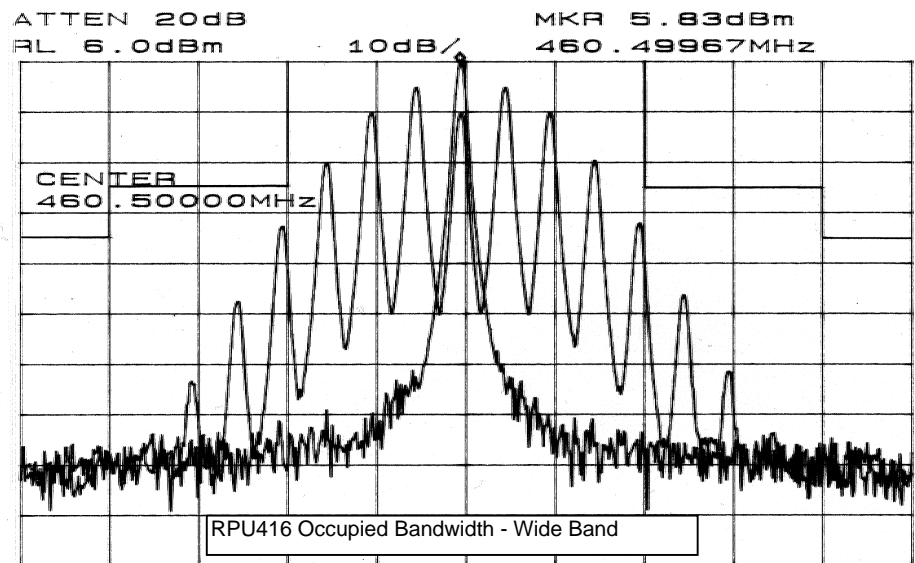

CENTER 450.05000MHz SPAN 50.00kHz
RBW 300Hz VBW 300Hz SWP 2.0sec

CENTER 450.05000MHz SPAN 50.00kHz
RBW 300Hz VBW 300Hz SWP 2.0sec

CENTER 460.50000MHz SPAN 50.00kHz
RBW 300Hz VBW 300Hz SWP 2.0sec

CENTER 460.50000MHz SPAN 50.00kHz
RBW 300Hz VBW 300Hz SWP 2.0sec