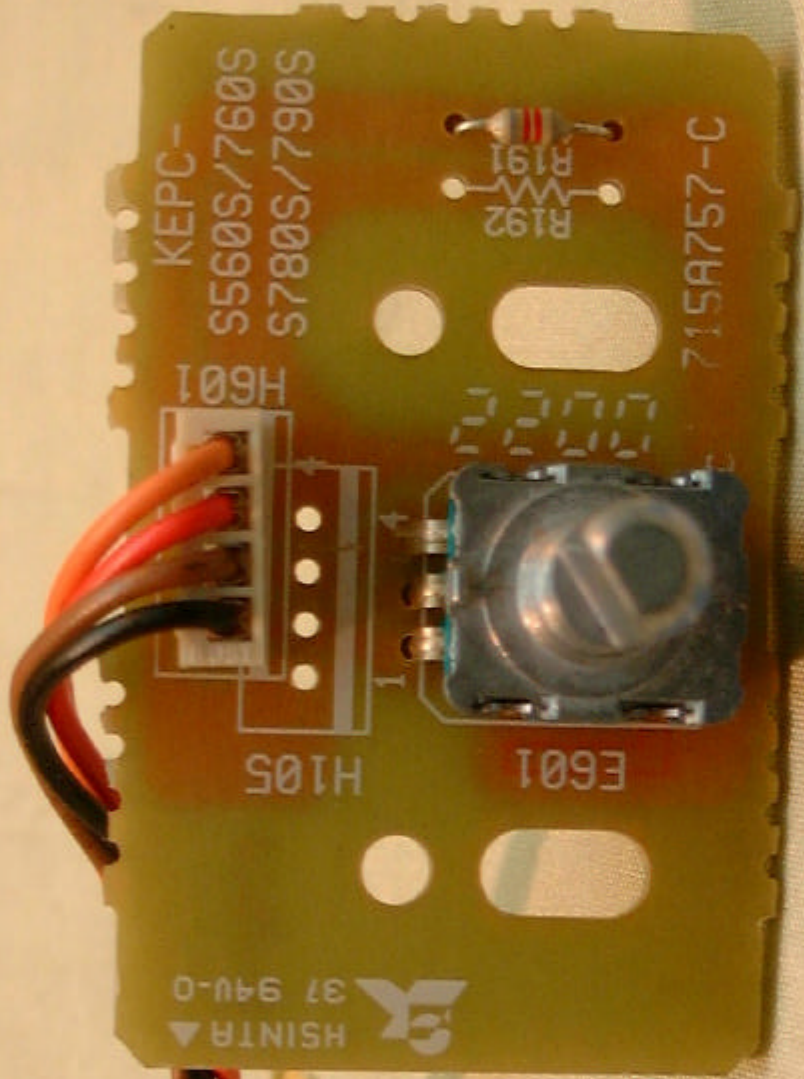

89072106

WARNING: SHOCK HAZARD - DO NOT OPEN!  
PLEASE REFER TO THE USER MANUAL FOR  
FURTHER INFORMATION ON SAFETY PRECAUTIONS.

89072106

89072106

89072106

89072106

UNOHWA  
CAUTION  
WARNING

ENGINEERING SAMPLE  
SERIAL NO. 8471-01-0001  
MFG. TYPE: METAL/STEEL  
REVISED: TYPE: NO. 000-000-0000  
CHANGING TO: TYPE: NO. 000-000-0000

89072106

89072106

5U VM-1 GSA

FACE SHUTTLE VW-1 LOW VOLTAGE COMPUTER C

ENGINEERING SAMPLE  
DATE 11/10/06  
BY 11/10/06  
REWORKS: LENS MOUNTING  
SHANGHAI PICTURE TUBE LTD.

**WARNING**  
DANGER  
ELECTRIC SHOCK  
Hazardous voltage  
may be present.  
Do not touch  
the components  
before the power  
is disconnected.  
To avoid  
electrical shock,  
disconnect the power  
before working  
on this equipment.

89072106

89072106

CAUTION - High Voltage  
WARNING - High Voltage  
AVERTISSEMENT - Haute Tension  
ATTENTION - Haute Tension

Model: 89072106  
Serial: 1234567890  
Date: 2010-01-01

89072106

89072106

89072106

F782-C

89072106

36 37 38 39 40 41 42 43 44 45 46 47 48 49 50

89072106

89072106

36 37 38 39 40 41 42 43 44 45 46 47 48 49 50 51 52 53 54 55 56