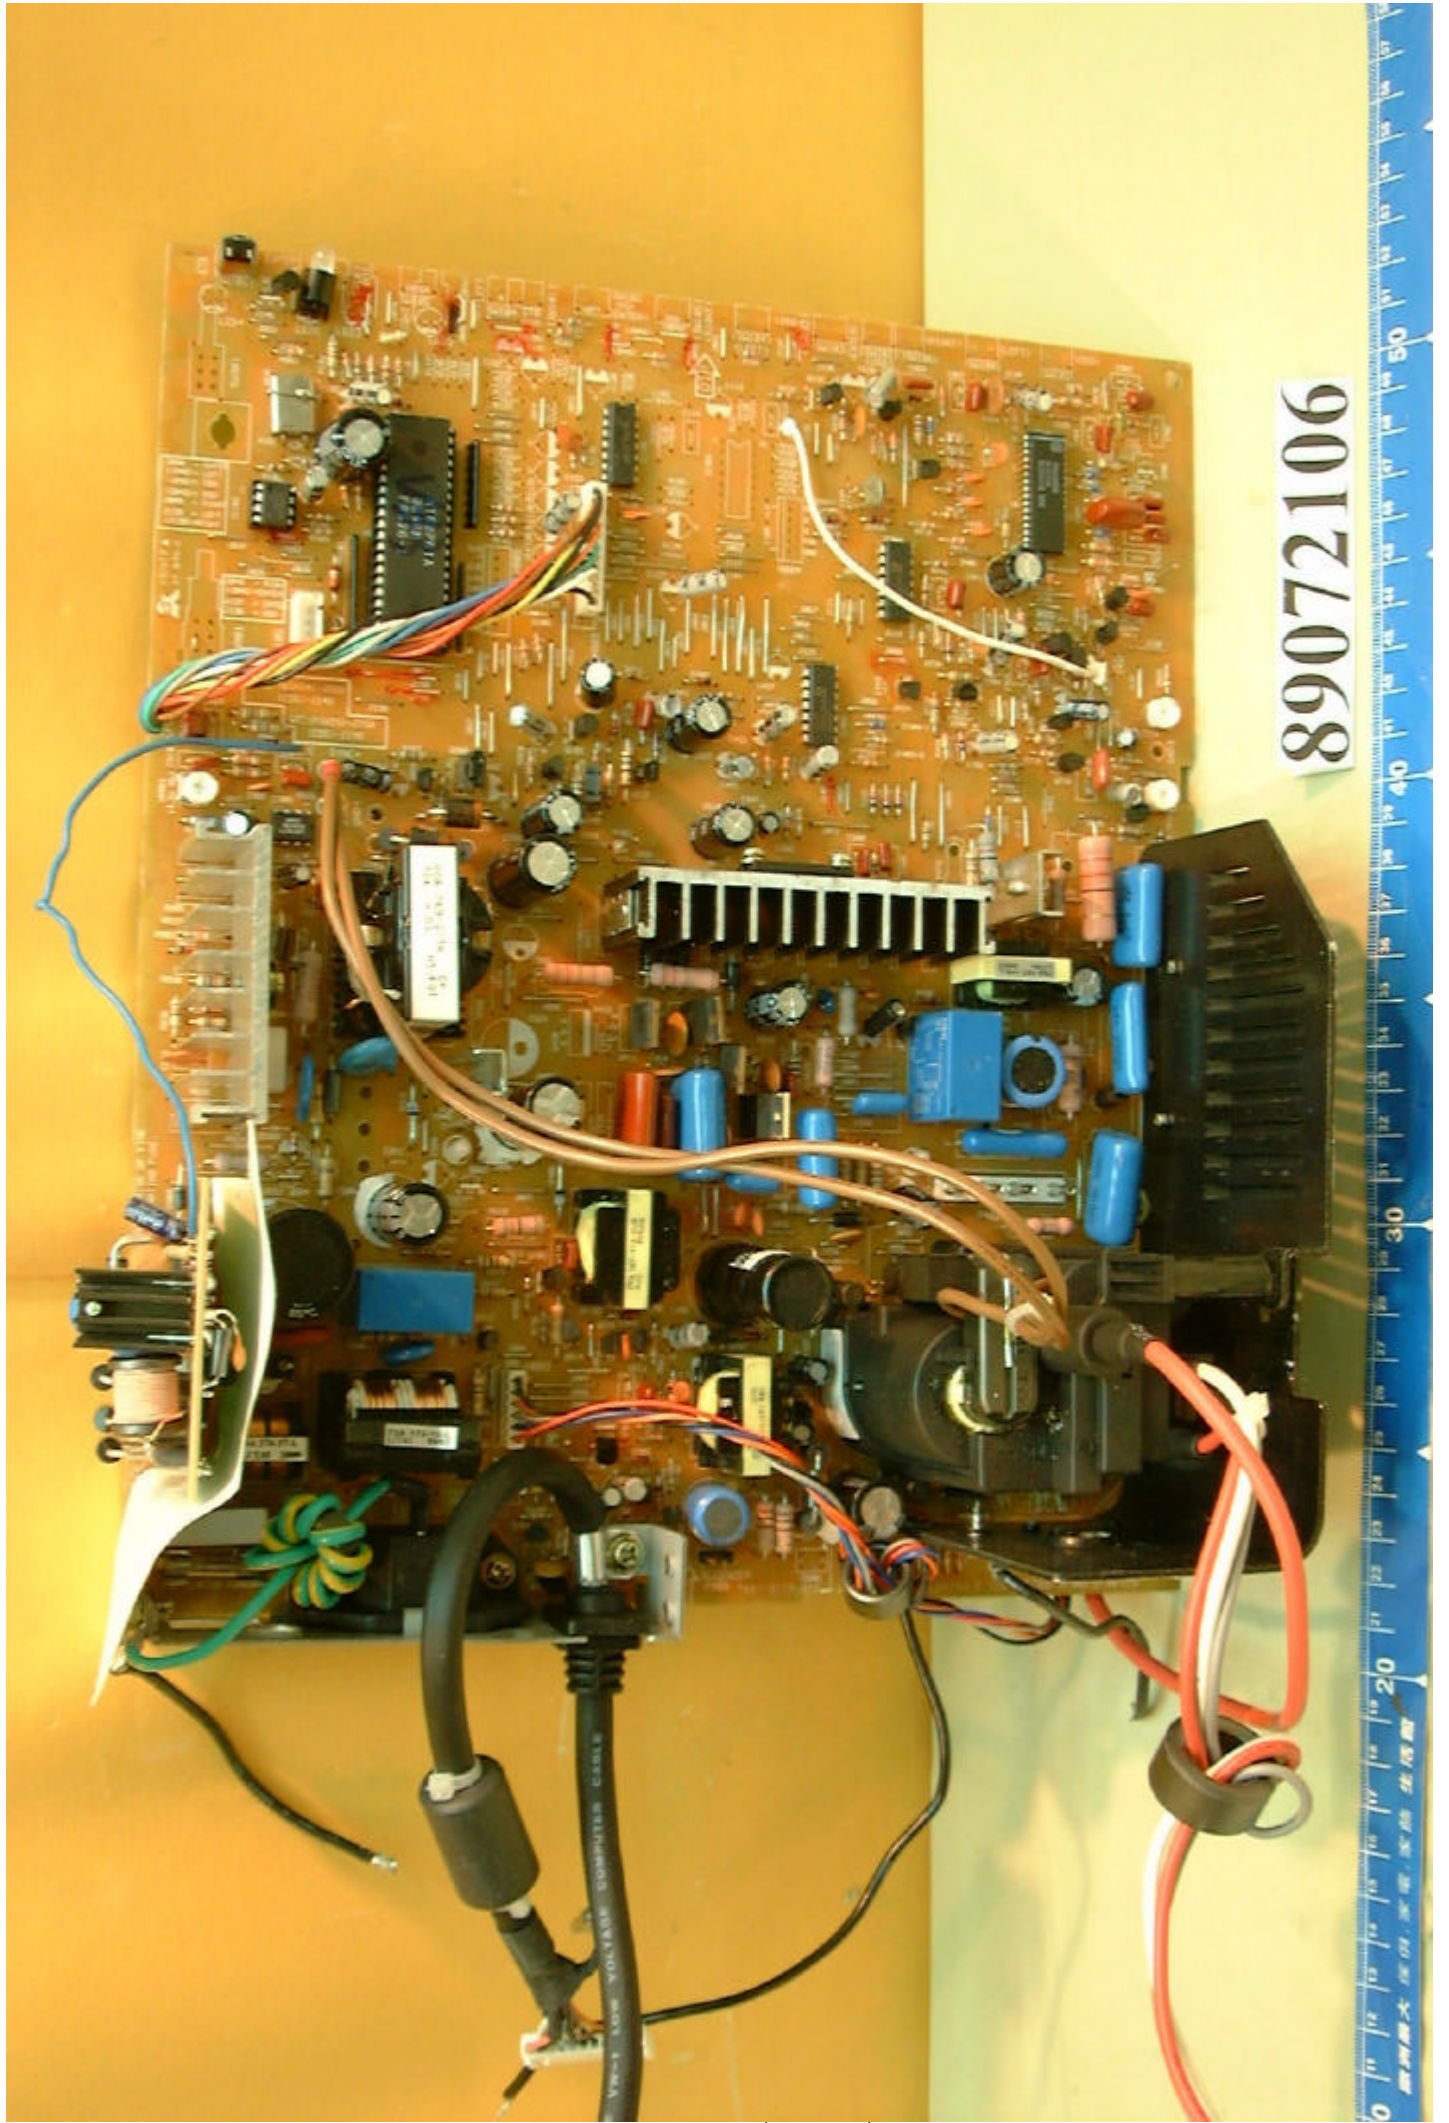

89072106

89072106

5U VM-1 GSA

FACE SHUTTLE VW-1 LOW VOLTAGE COMPUTER C

ENGINEERING SAMPLE  
DATE 11/10/06  
BY 11/10/06  
REWORKS: LENS MOUNTING  
SHANGHAI PICTURE TUBE LTD.

**WARNING**  
DANGER  
ELECTRIC SHOCK  
Hazardous voltage  
may be present.  
Do not touch  
the components  
before the power  
is disconnected.  
To avoid  
electrical shock,  
disconnect the power  
before working  
on this equipment.

89072106

89072106

CAUTION - High Voltage  
WARNING - High Voltage  
AVERTISSEMENT - Haute Tension  
ATTENTION - Haute Tension

Model: 89072106  
Serial: 1234567890  
Date: 2010-01-01

89072106

89072106

89072106

F782-C

89072106

36 37 38 39 40 41 42 43 44 45 46 47 48 49 50

89072106

89072106

36 37 38 39 40 41 42 43 44 45 46 47 48 49 50 51 52 53 54 55 56