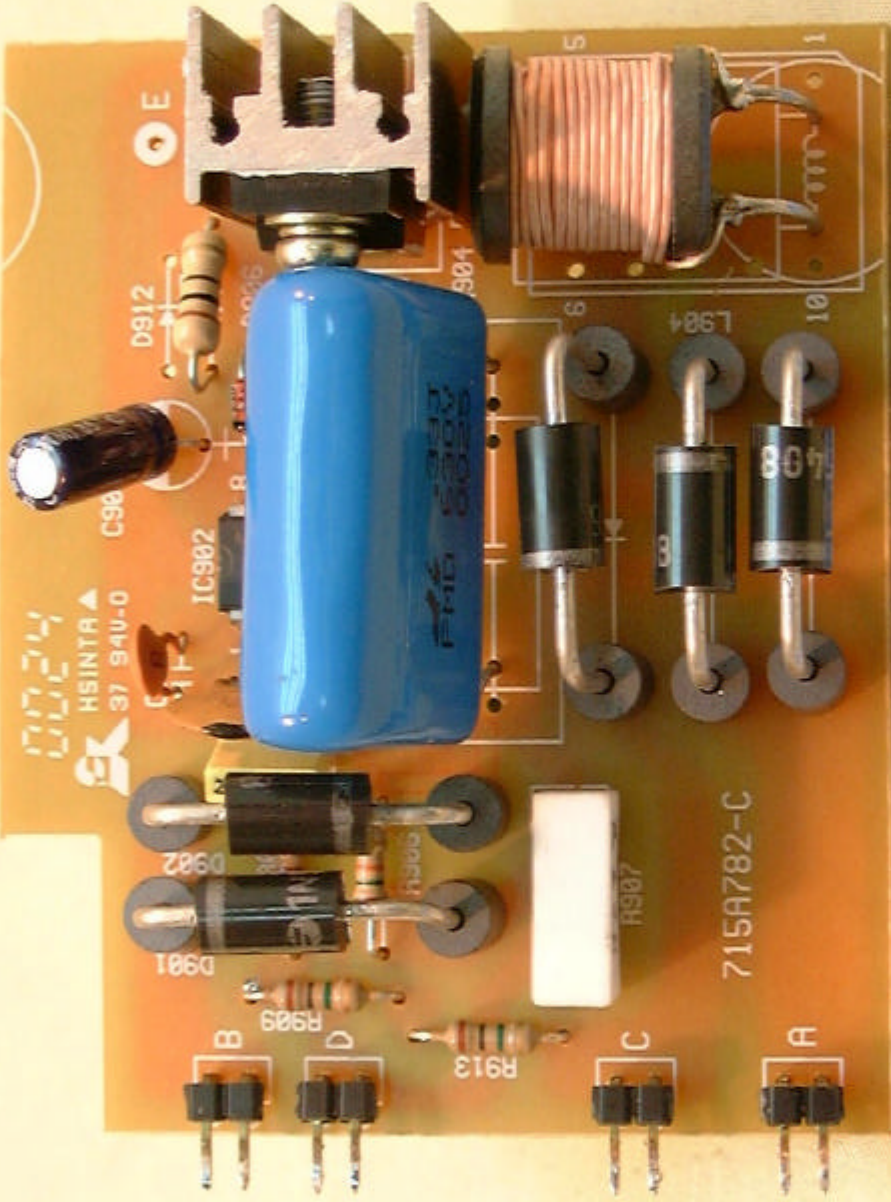

89072106

89072106

5U VM-1 GSA

FACE SHUTTLE VW-1 LOW VOLTAGE COMPUTER C

ENGINEERING SAMPLE  
DATE 11/10/06  
BY 11/10/06  
REWORKS: LENS MOUNTING  
SHANGHAI PICTURE TUBE LTD.

**WARNING**  
DANGER  
ELECTRIC SHOCK  
Hazardous voltage  
may be present.  
Do not touch  
the components  
before the power  
is disconnected.  
To avoid  
electrical shock,  
disconnect the power  
before working  
on this equipment.

89072106

89072106

CAUTION - High Voltage  
WARNING - High Voltage  
AVERTISSEMENT - Haute Tension  
ATTENTION - Haute Tension

Model: 89072106  
Serial: 1234567890  
Date: 2010-01-01

89072106

89072106

89072106

F782-C

89072106

36 37 38 39 40 41 42 43 44 45 46 47 48 49 50

89072106

89072106

36 37 38 39 40 41 42 43 44 45 46 47 48 49 50 51 52 53 54 55 56