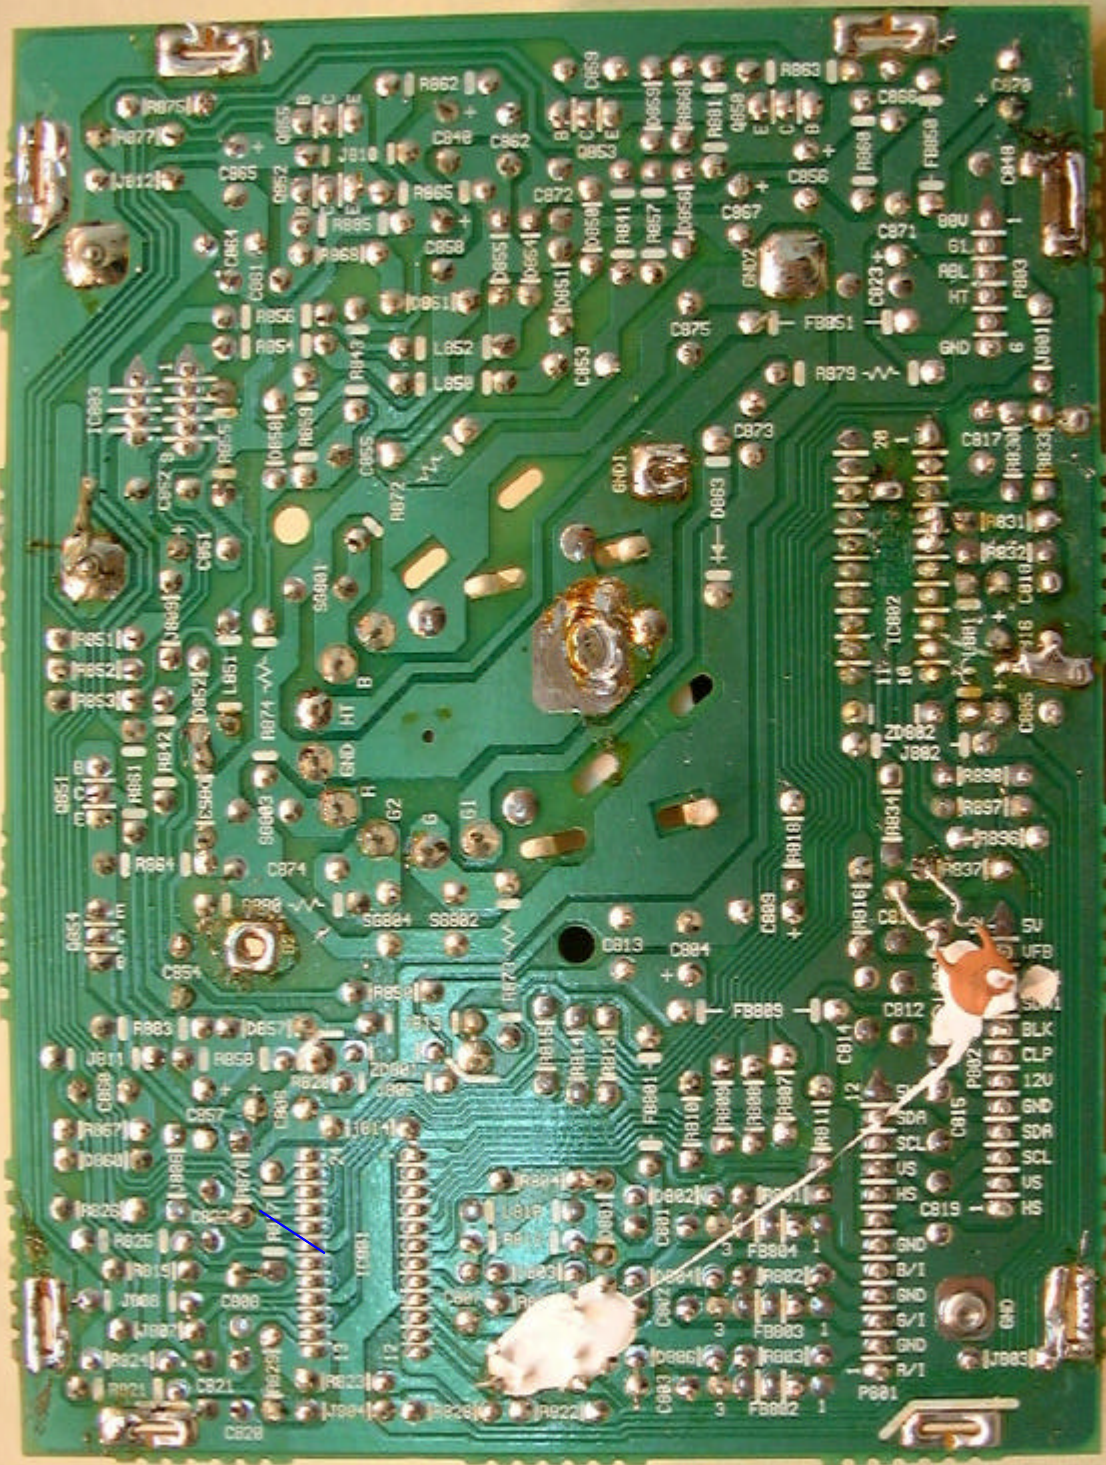

89072106

WARNING: SHOCK HAZARD - DO NOT OPEN!  
PLEASE REFER TO THE USER MANUAL FOR  
FURTHER INFORMATION ON SAFETY PRECAUTIONS.

89072106

89072106

89072106

89072106

UNOHWA  
CAUTION  
WARNING

ENGINEERING SAMPLE  
SERIAL NO. 8471-01-0001  
MFG. TYPE: METAL/STEEL  
REVISED: TYPE: NO. 000-000-0000  
CHANGING TO: TYPE: NO. 000-000-0000

89072106

89072106

CAUTION - High Voltage  
WARNING - High Voltage  
AVERTISSEMENT - Haute Tension  
ATTENTION - Haute Tension

Model: 89072106  
Serial: 1234567890  
Date: 2010-01-01

89072106

89072106

89072106

F782-C

89072106

36 37 38 39 40 41 42 43 44 45 46 47 48 49 50

89072106

89072106

36 37 38 39 40 41 42 43 44 45 46 47 48 49 50 51 52 53 54 55 56