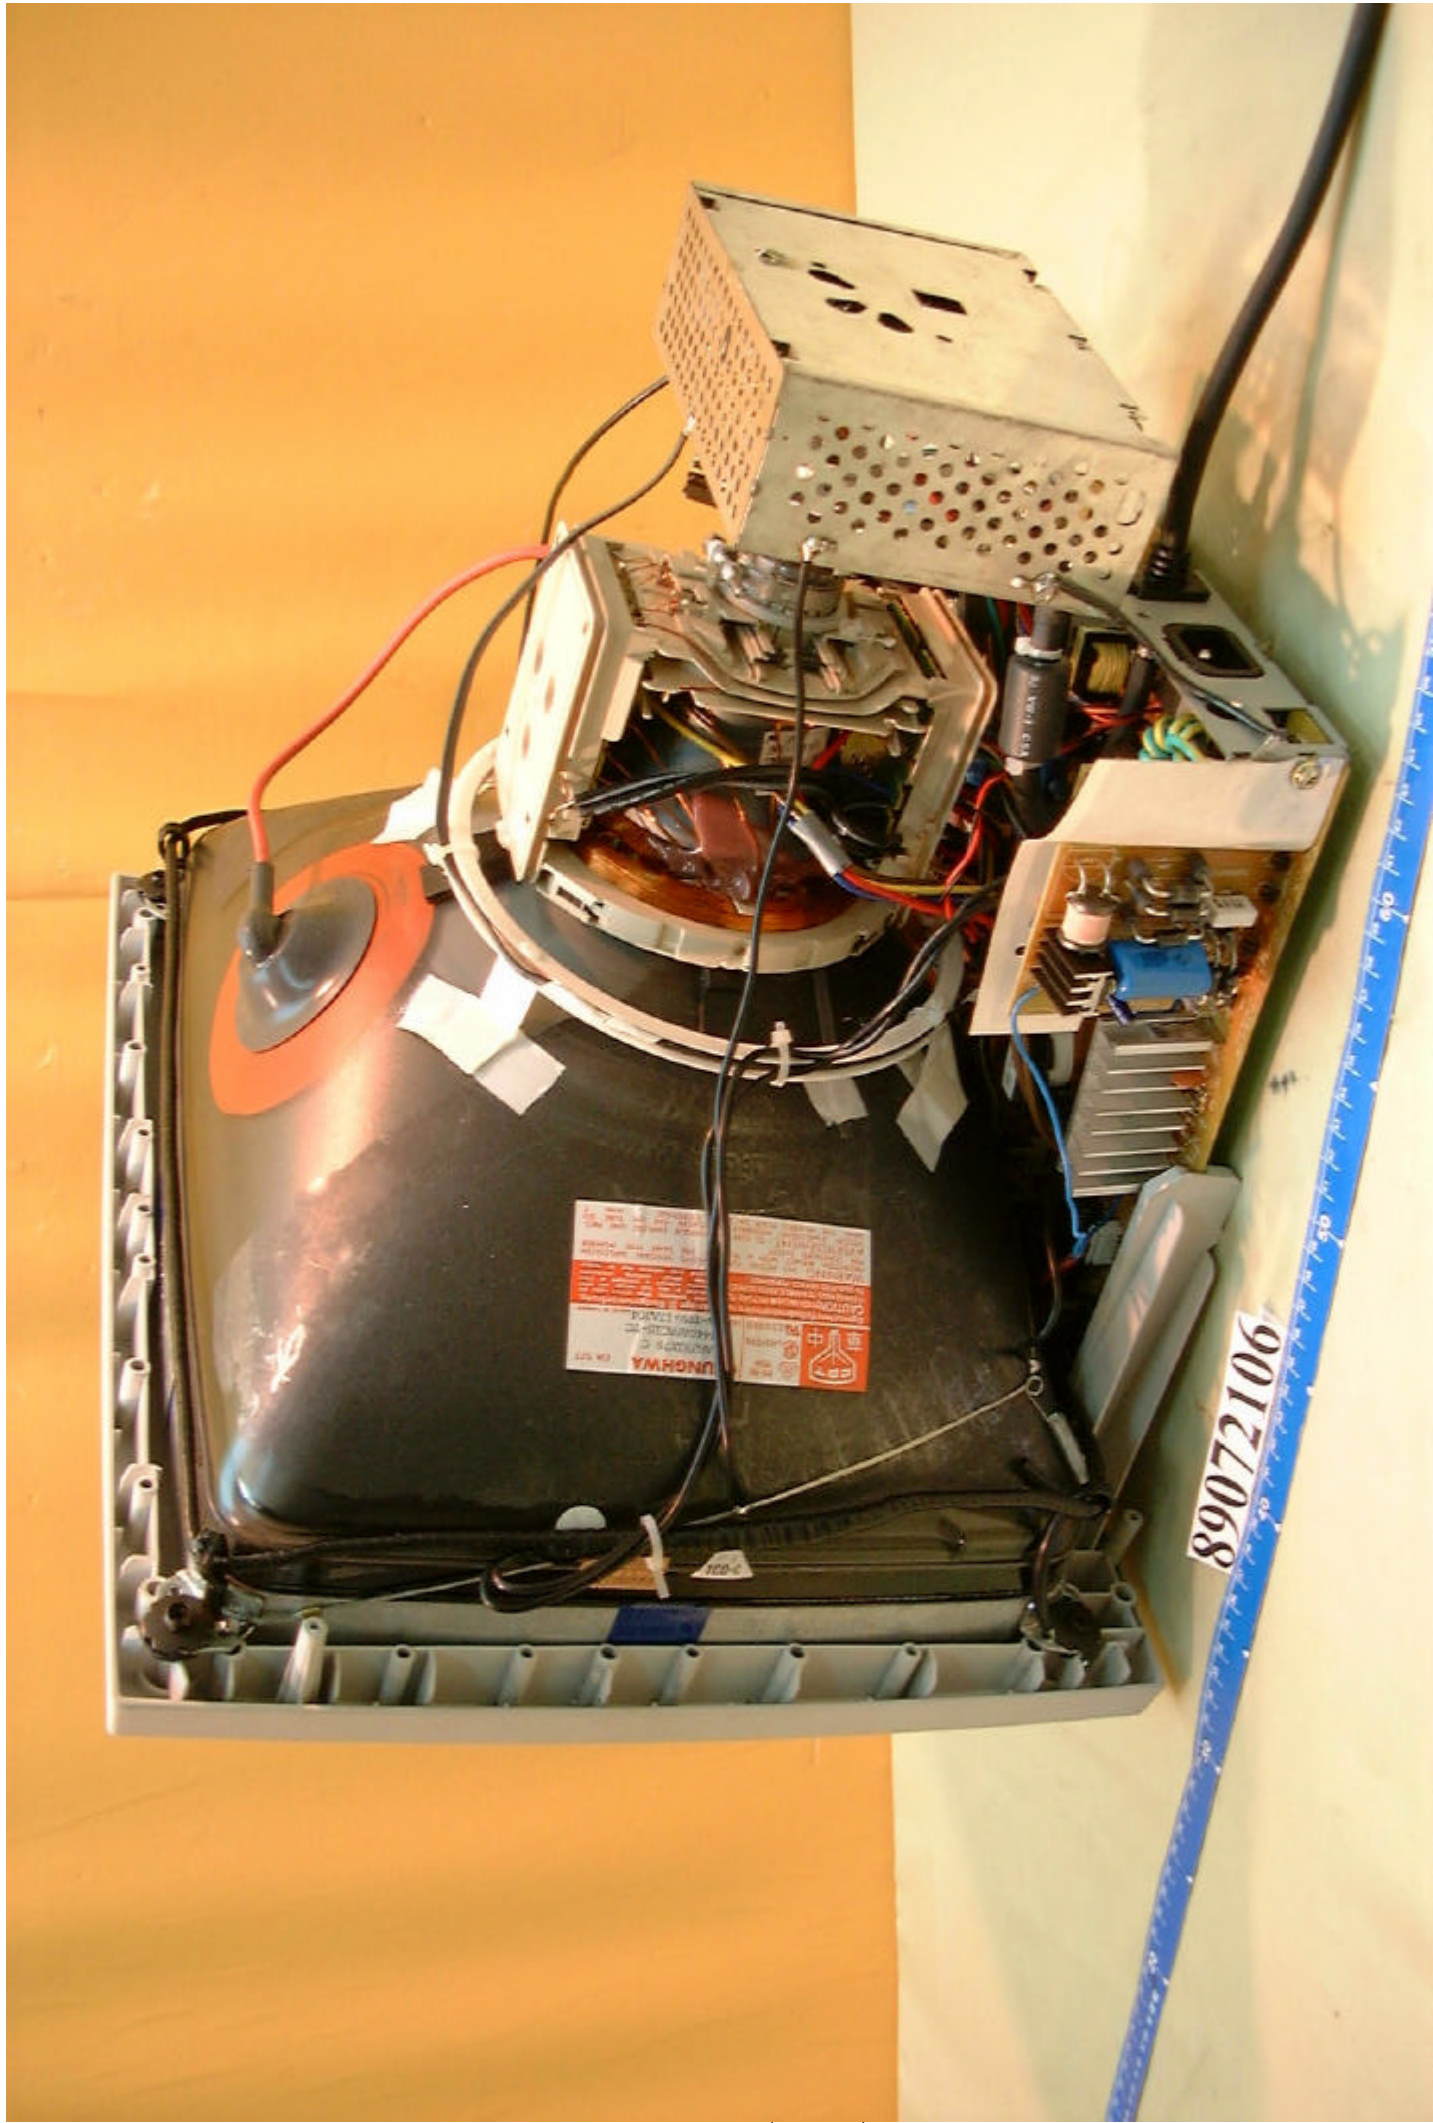

89072106

WARNING: SHOCK HAZARD - DO NOT OPEN!  
PLEASE REFER TO THE USER MANUAL FOR  
FURTHER INFORMATION ON SAFETY PRECAUTIONS.

89072106

89072106

89072106

89072106

UNOHWA  
CAUTION  
WARNING

ENGINEERING SAMPLE  
SERIAL NO. 8471-01-0001  
MFG. TYPE: METAL/STEEL  
REVISED: TYPE: NO. 000-000-0000  
CHANGING TO: TYPE: NO. 000-000-0000

89072106

89072106

5U VM-1 GSA

FACE SHUTTLE VW-1 LOW VOLTAGE COMPUTER C

ENGINEERING SAMPLE  
DATE 11/10/06  
BY 11/10/06  
REWORKS: LENS MOUNTING  
SHANGHAI PICTURE TUBE LTD.

**WARNING**  
DANGER  
ELECTRIC SHOCK  
Hazardous voltage  
may be present.  
Do not touch  
the components  
before the power  
is disconnected.  
To avoid  
electrical shock,  
disconnect the power  
before working  
on this equipment.

89072106

89072106

CAUTION - High Voltage  
WARNING - High Voltage  
AVERTISSEMENT - Haute Tension  
ATTENTION - Haute Tension

Model: 89072106  
Serial: 1234567890  
Date: 2010-01-01

89072106

89072106

89072106