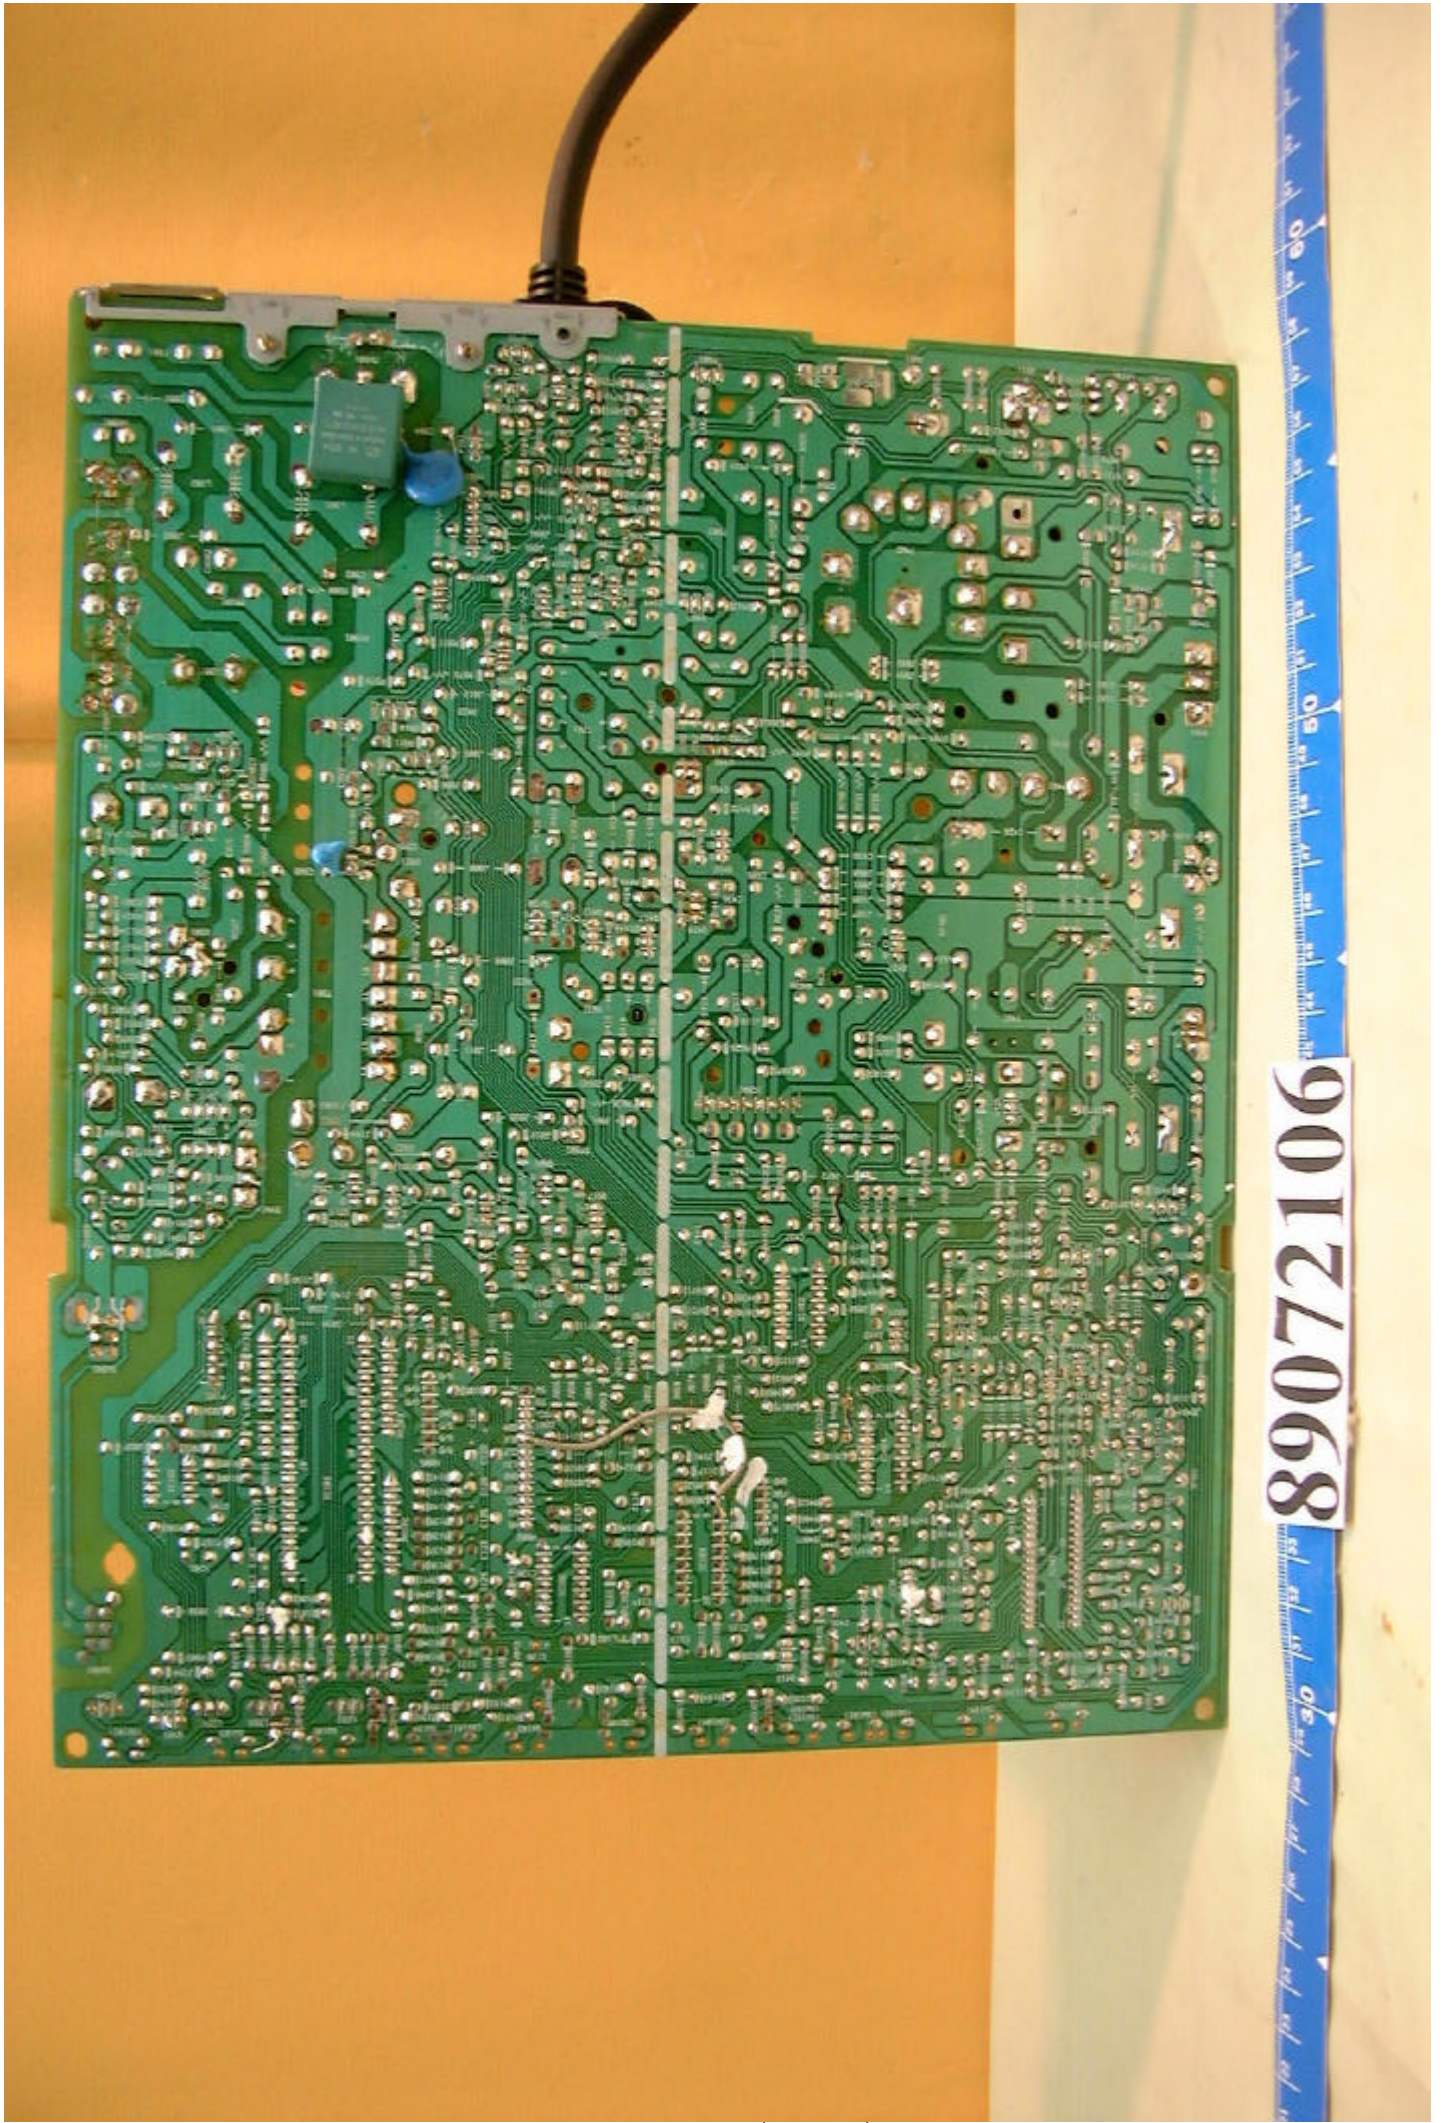

89072106

89072106

5U VM-1 GSA

FACE SHUTTLE VW-1 LOW VOLTAGE COMPUTER C

ENGINEERING SAMPLE  
DATE 11/10/06  
BY 11/10/06  
REWORKS: LENS MOUNTING  
SHANGHAI PICTURE TUBE LTD.

**WARNING**  
DANGER  
ELECTRIC SHOCK  
Hazardous voltage  
may be present.  
Do not touch  
the components  
before the power  
is disconnected.  
To avoid  
electrical shock,  
disconnect the power  
before working  
on this equipment.

89072106

89072106

CAUTION - High Voltage  
WARNING - High Voltage  
AVERTISSEMENT - Haute Tension  
ATTENTION - Haute Tension

Model: 89072106  
Serial: 1234567890  
Date: 2010-01-01

89072106

89072106

89072106

F782-C

89072106

36 37 38 39 40 41 42 43 44 45 46 47 48 49 50

89072106

89072106

36 37 38 39 40 41 42 43 44 45 46 47 48 49 50 51 52 53 54 55 56