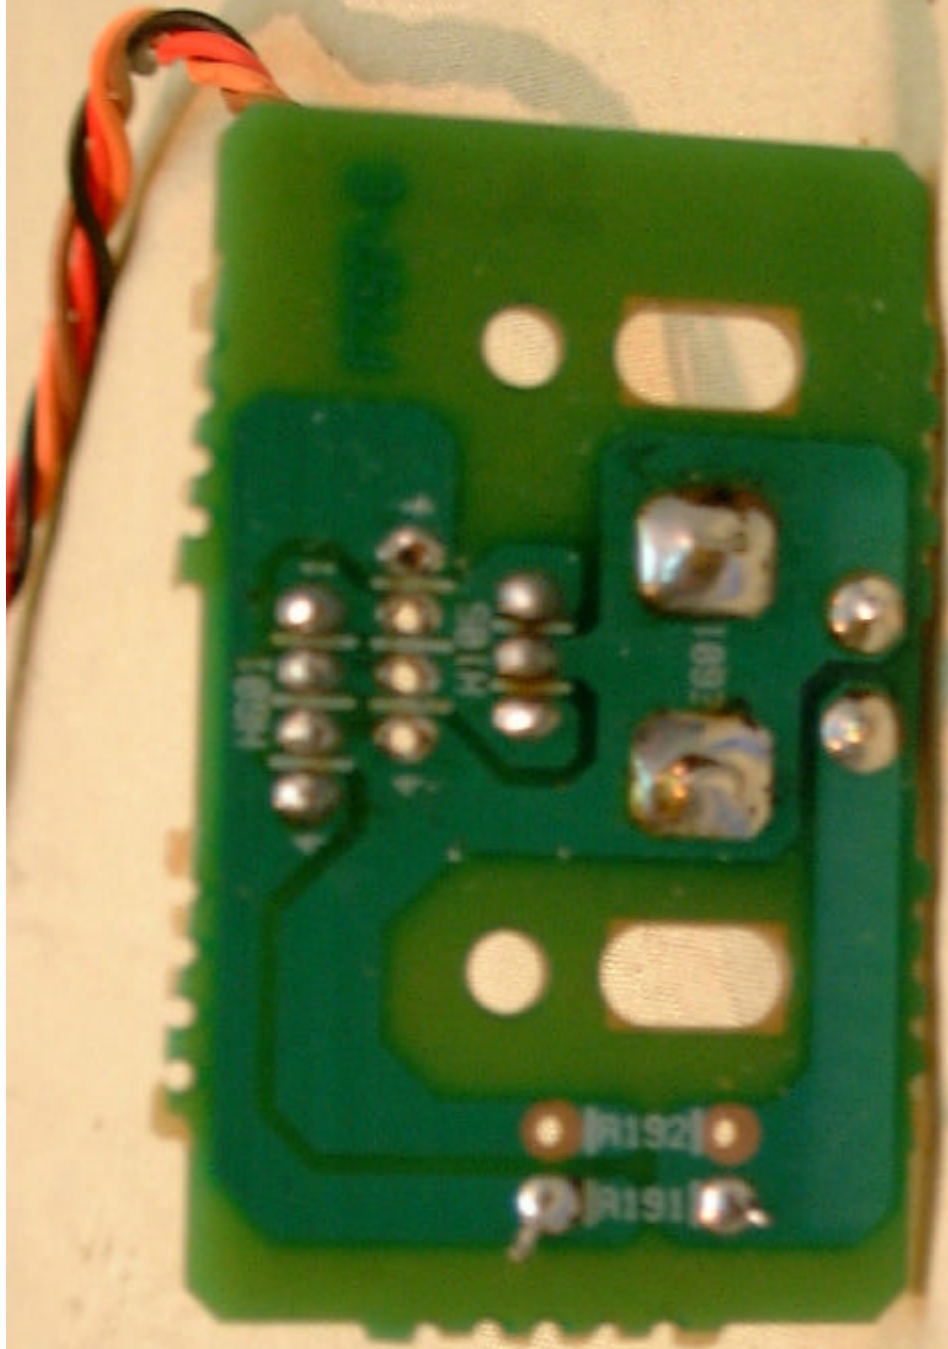

89072106

WARNING: SHOCK HAZARD - DO NOT OPEN!  
PLEASE REFER TO THE USER MANUAL FOR  
FURTHER INFORMATION ON SAFETY PRECAUTIONS.

89072106

89072106

89072106

89072106

UNOHWA  
CAUTION  
WARNING

ENGINEERING SAMPLE  
SERIAL NO. 8471-01-0001  
MFG. TYPE: METAL/STEEL  
REVISED: TYPE: NO. 000-000-0000  
CHANGING TO: TYPE: NO. 000-000-0000

89072106

89072106

5U VM-1 GSA

FACE SHUTTLE VW-1 LOW VOLTAGE COMPUTER C

ENGINEERING SAMPLE  
DATE 11/10/06  
BY 11/10/06  
REWORKS: LENS MOUNTING  
SHANGHAI PICTURE TUBE LTD.

**WARNING**  
DANGER  
ELECTRIC SHOCK  
Hazardous voltage  
may be present.  
Do not touch  
the components  
before the power  
is disconnected.  
To avoid  
electrical shock,  
disconnect the power  
before working  
on this equipment.

89072106

89072106

CAUTION - High Voltage  
WARNING - High Voltage  
AVERTISSEMENT - Haute Tension  
ATTENTION - Haute Tension

Model: 89072106  
Serial: 1234567890  
Date: 2010-01-01

89072106

89072106

89072106

F782-C

89072106

36 37 38 39 40 41 42 43 44 45 46 47 48 49 50

89072106

89072106

36 37 38 39 40 41 42 43 44 45 46 47 48 49 50 51 52 53 54 55 56