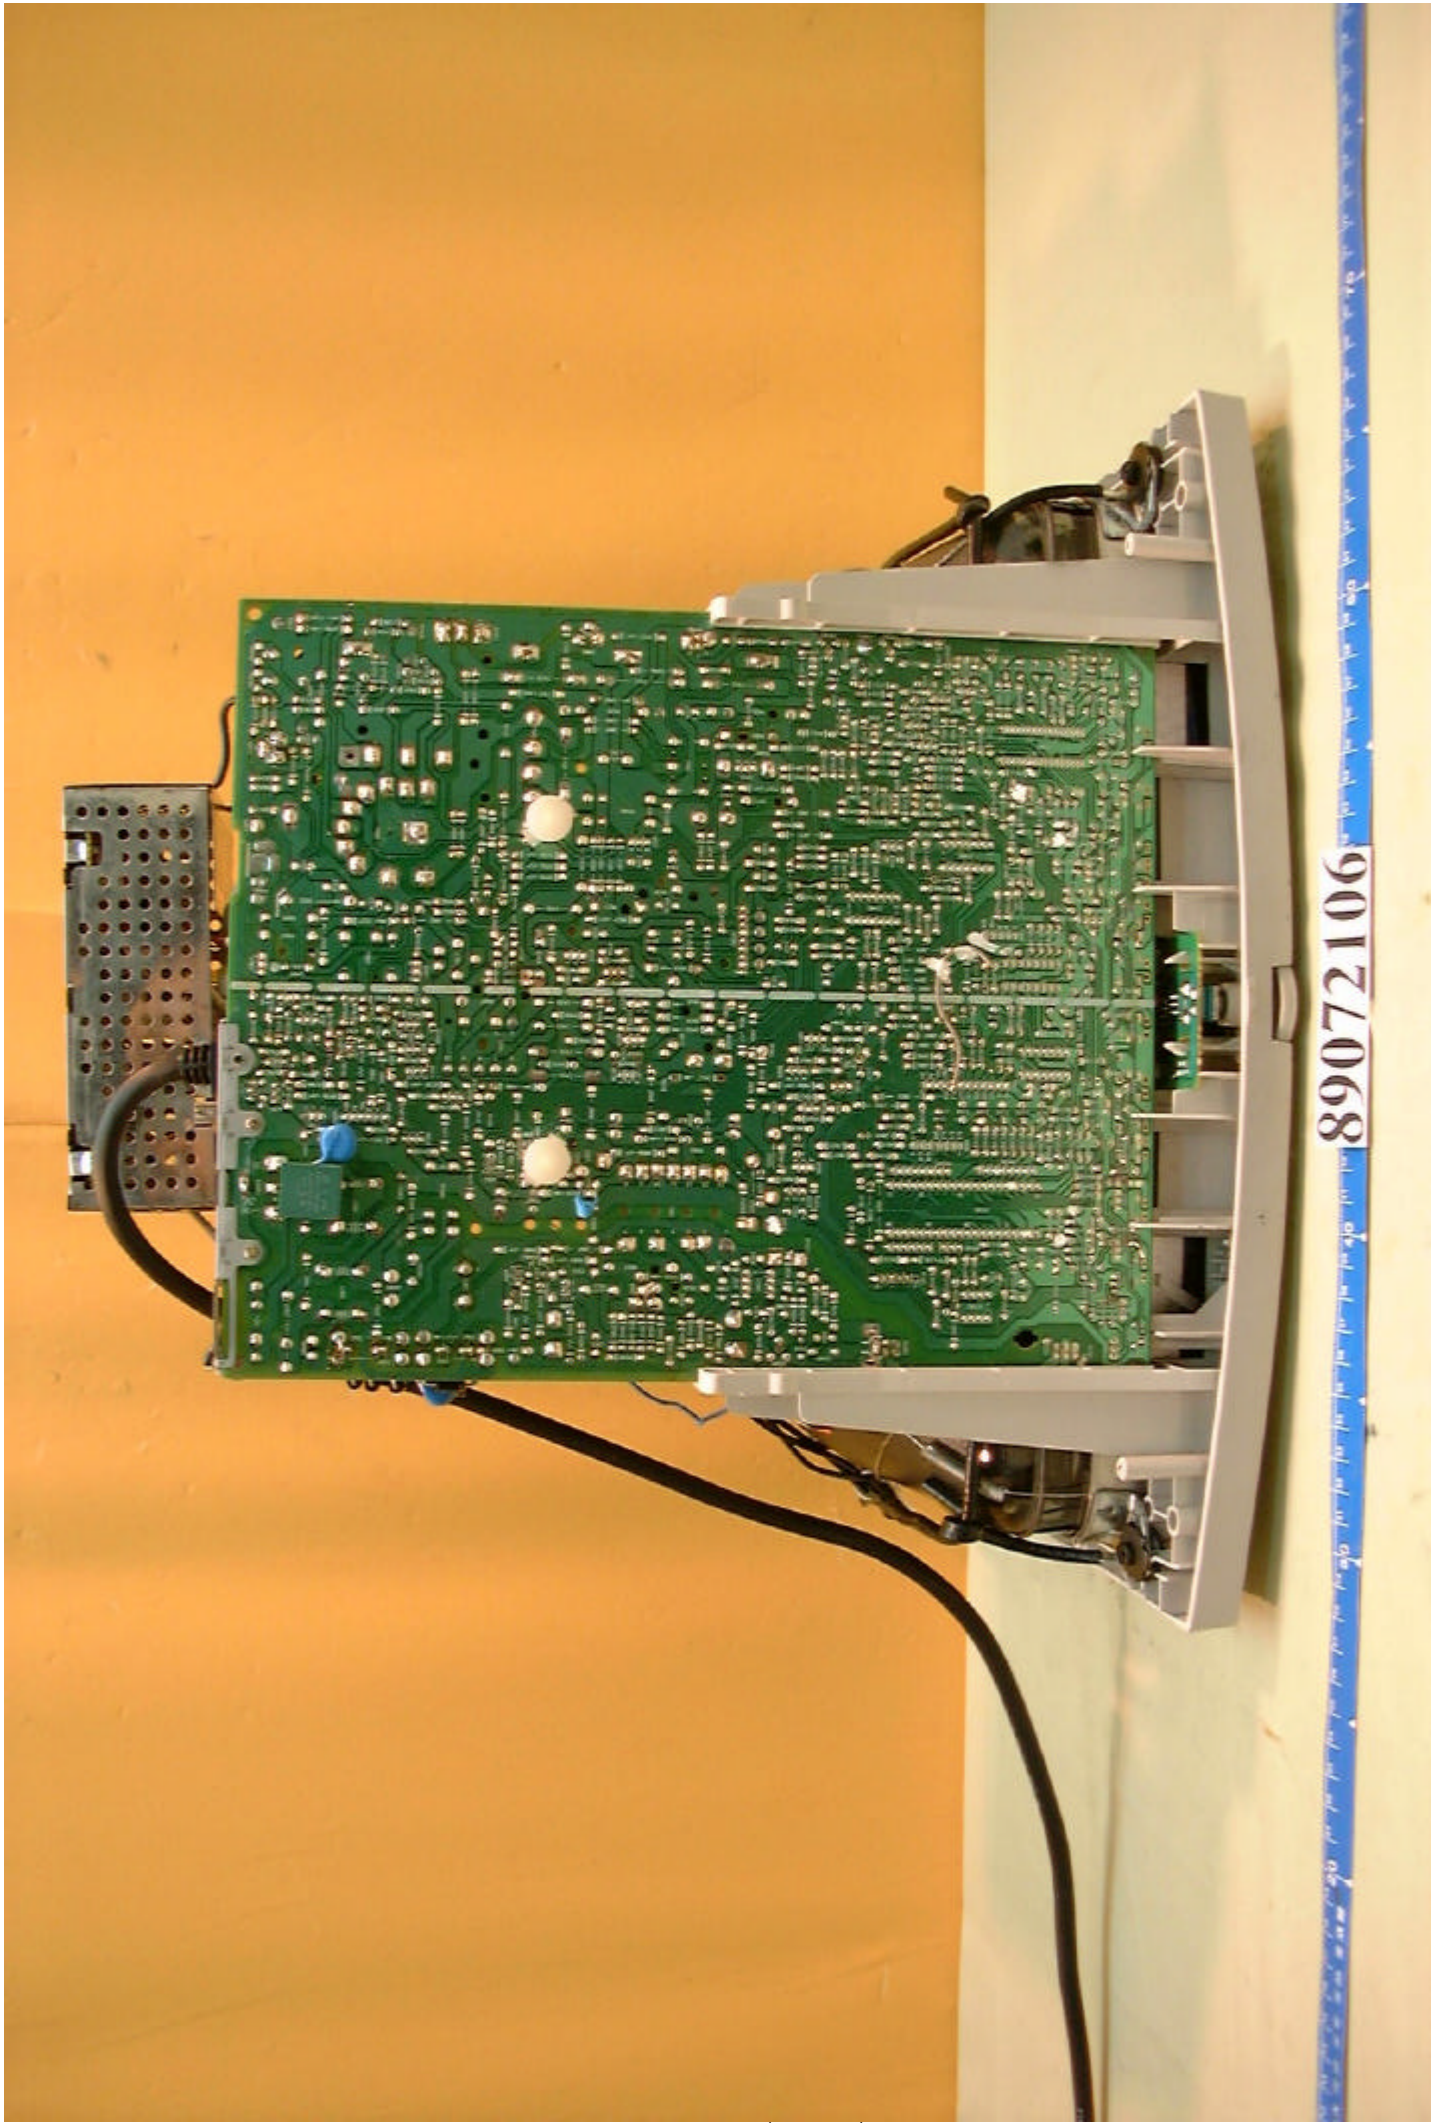

89072106

WARNING: SHOCK HAZARD - DO NOT OPEN!  
PLEASE REFER TO THE USER MANUAL FOR  
FURTHER INFORMATION ON SAFETY PRECAUTIONS.

89072106

89072106

89072106

89072106

UNOHWA  
CAUTION  
WARNING

ENGINEERING SAMPLE  
SERIAL NO. 8471-01-0001  
MFG. TYPE: METAL/STEEL  
REVISED: TYPE: NO. 000-000-0000  
CHANGING TO: TYPE: NO. 000-000-0000

89072106

89072106

5U VM-1 GSA

FACE SHUTTLE VW-1 LOW VOLTAGE COMPUTER C

ENGINEERING SAMPLE  
DATE 11/10/06  
BY 11/10/06  
REWORKS: LENS MOUNTING  
SHANGHAI PICTURE TUBE LTD.

**WARNING**  
DANGER  
ELECTRIC SHOCK  
Hazardous voltage  
may be present.  
Do not touch  
the components  
before the power  
is disconnected.  
To avoid  
electrical shock,  
disconnect the power  
before working  
on this equipment.

89072106

89072106

CAUTION - High Voltage  
WARNING - High Voltage  
AVERTISSEMENT - Haute Tension  
ATTENTION - Haute Tension

Model: 89072106  
Serial: 1234567890  
Date: 2010-01-01

89072106

89072106

89072106