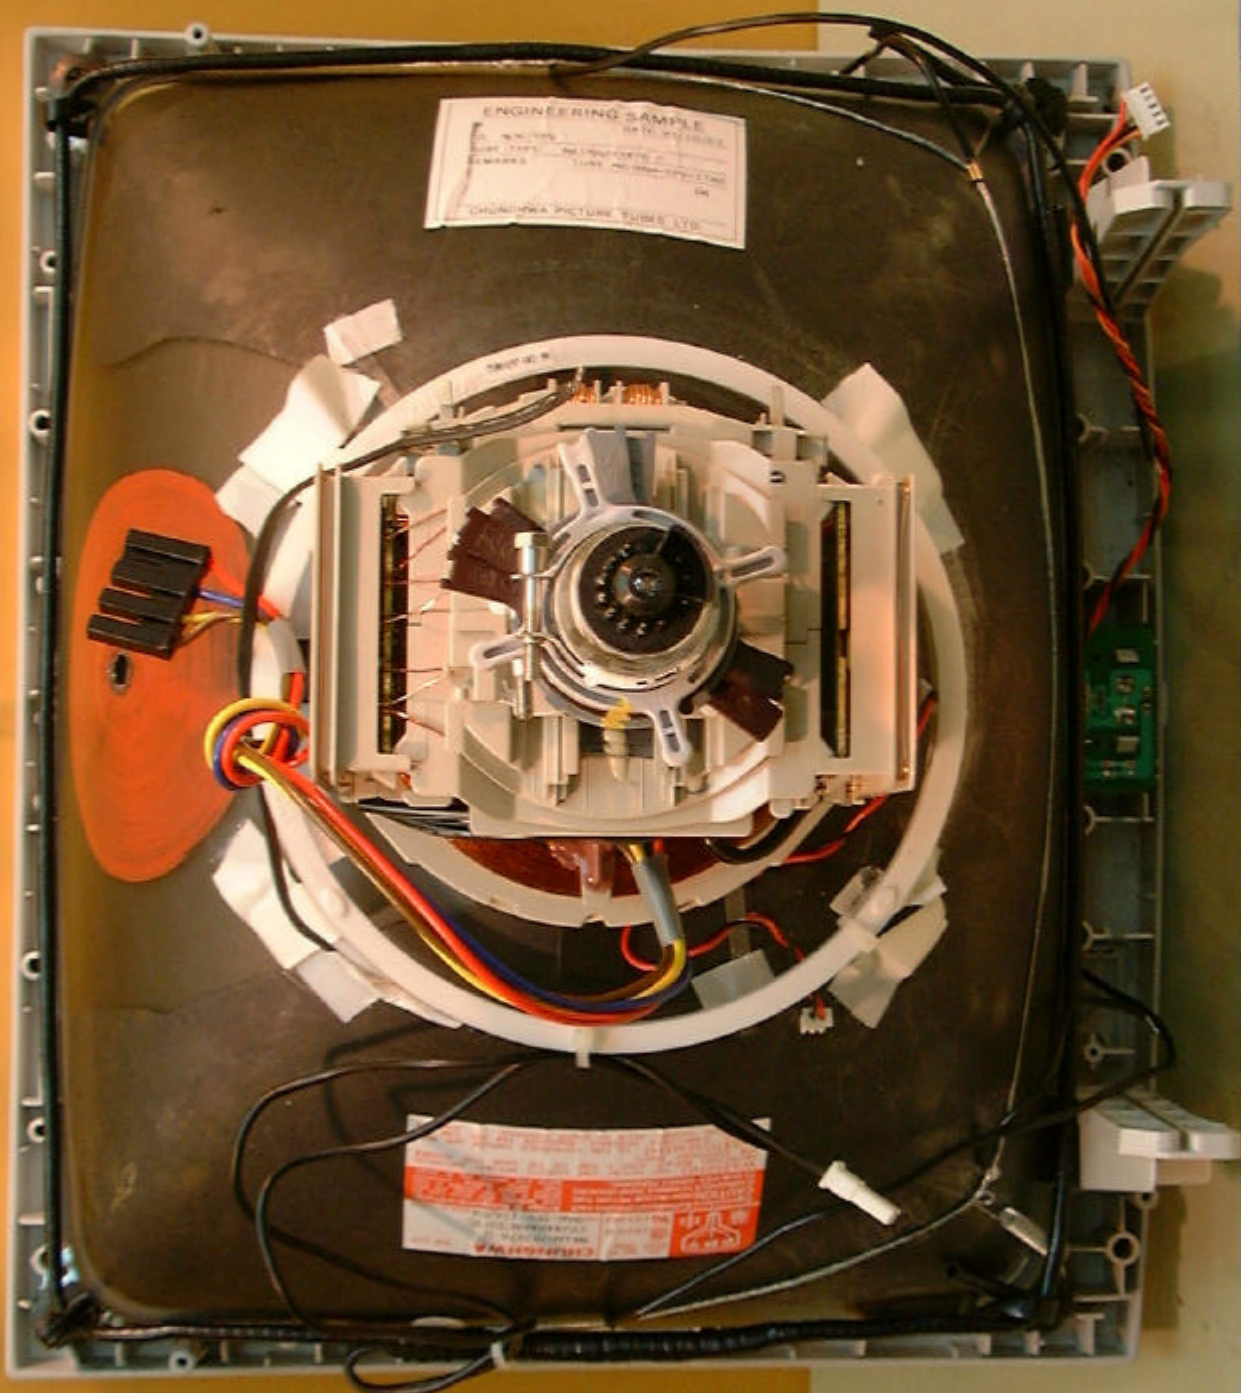

89072106

WARNING: SHOCK HAZARD - DO NOT OPEN!  
PLEASE REFER TO THE USER MANUAL FOR  
FURTHER INFORMATION ON SAFETY PRECAUTIONS.

89072106

89072106

89072106

89072106

UNOHWA  
CAUTION  
WARNING

ENGINEERING SAMPLE  
SERIAL NO. 8471-01-0001  
MFG. TYPE: METAL/STEEL  
REVISED: TYPE: NO. 000-000-0000  
CHANGING TO: TYPE: NO. 000-000-0000

89072106

89072106

5U VM-1 GSA

FACE SHUTTLE VW-1 LOW VOLTAGE COMPUTER C

ENGINEERING SAMPLE  
DATE 11/10/06  
BY 11/10/06  
REWORKS: LENS MOUNTING  
SHANGHAI PICTURE TUBE LTD.

**WARNING**  
DANGER  
ELECTRIC SHOCK  
Hazardous voltage  
may be present.  
Do not touch  
the components  
before the power  
is disconnected.  
To avoid  
electrical shock,  
disconnect the power  
before working  
on this equipment.

89072106

89072106

CAUTION - High Voltage  
WARNING - High Voltage  
AVERTISSEMENT - Haute Tension  
ATTENTION - Haute Tension

Model: 89072106  
Serial: 1234567890  
Date: 2010-01-01

89072106

89072106

89072106