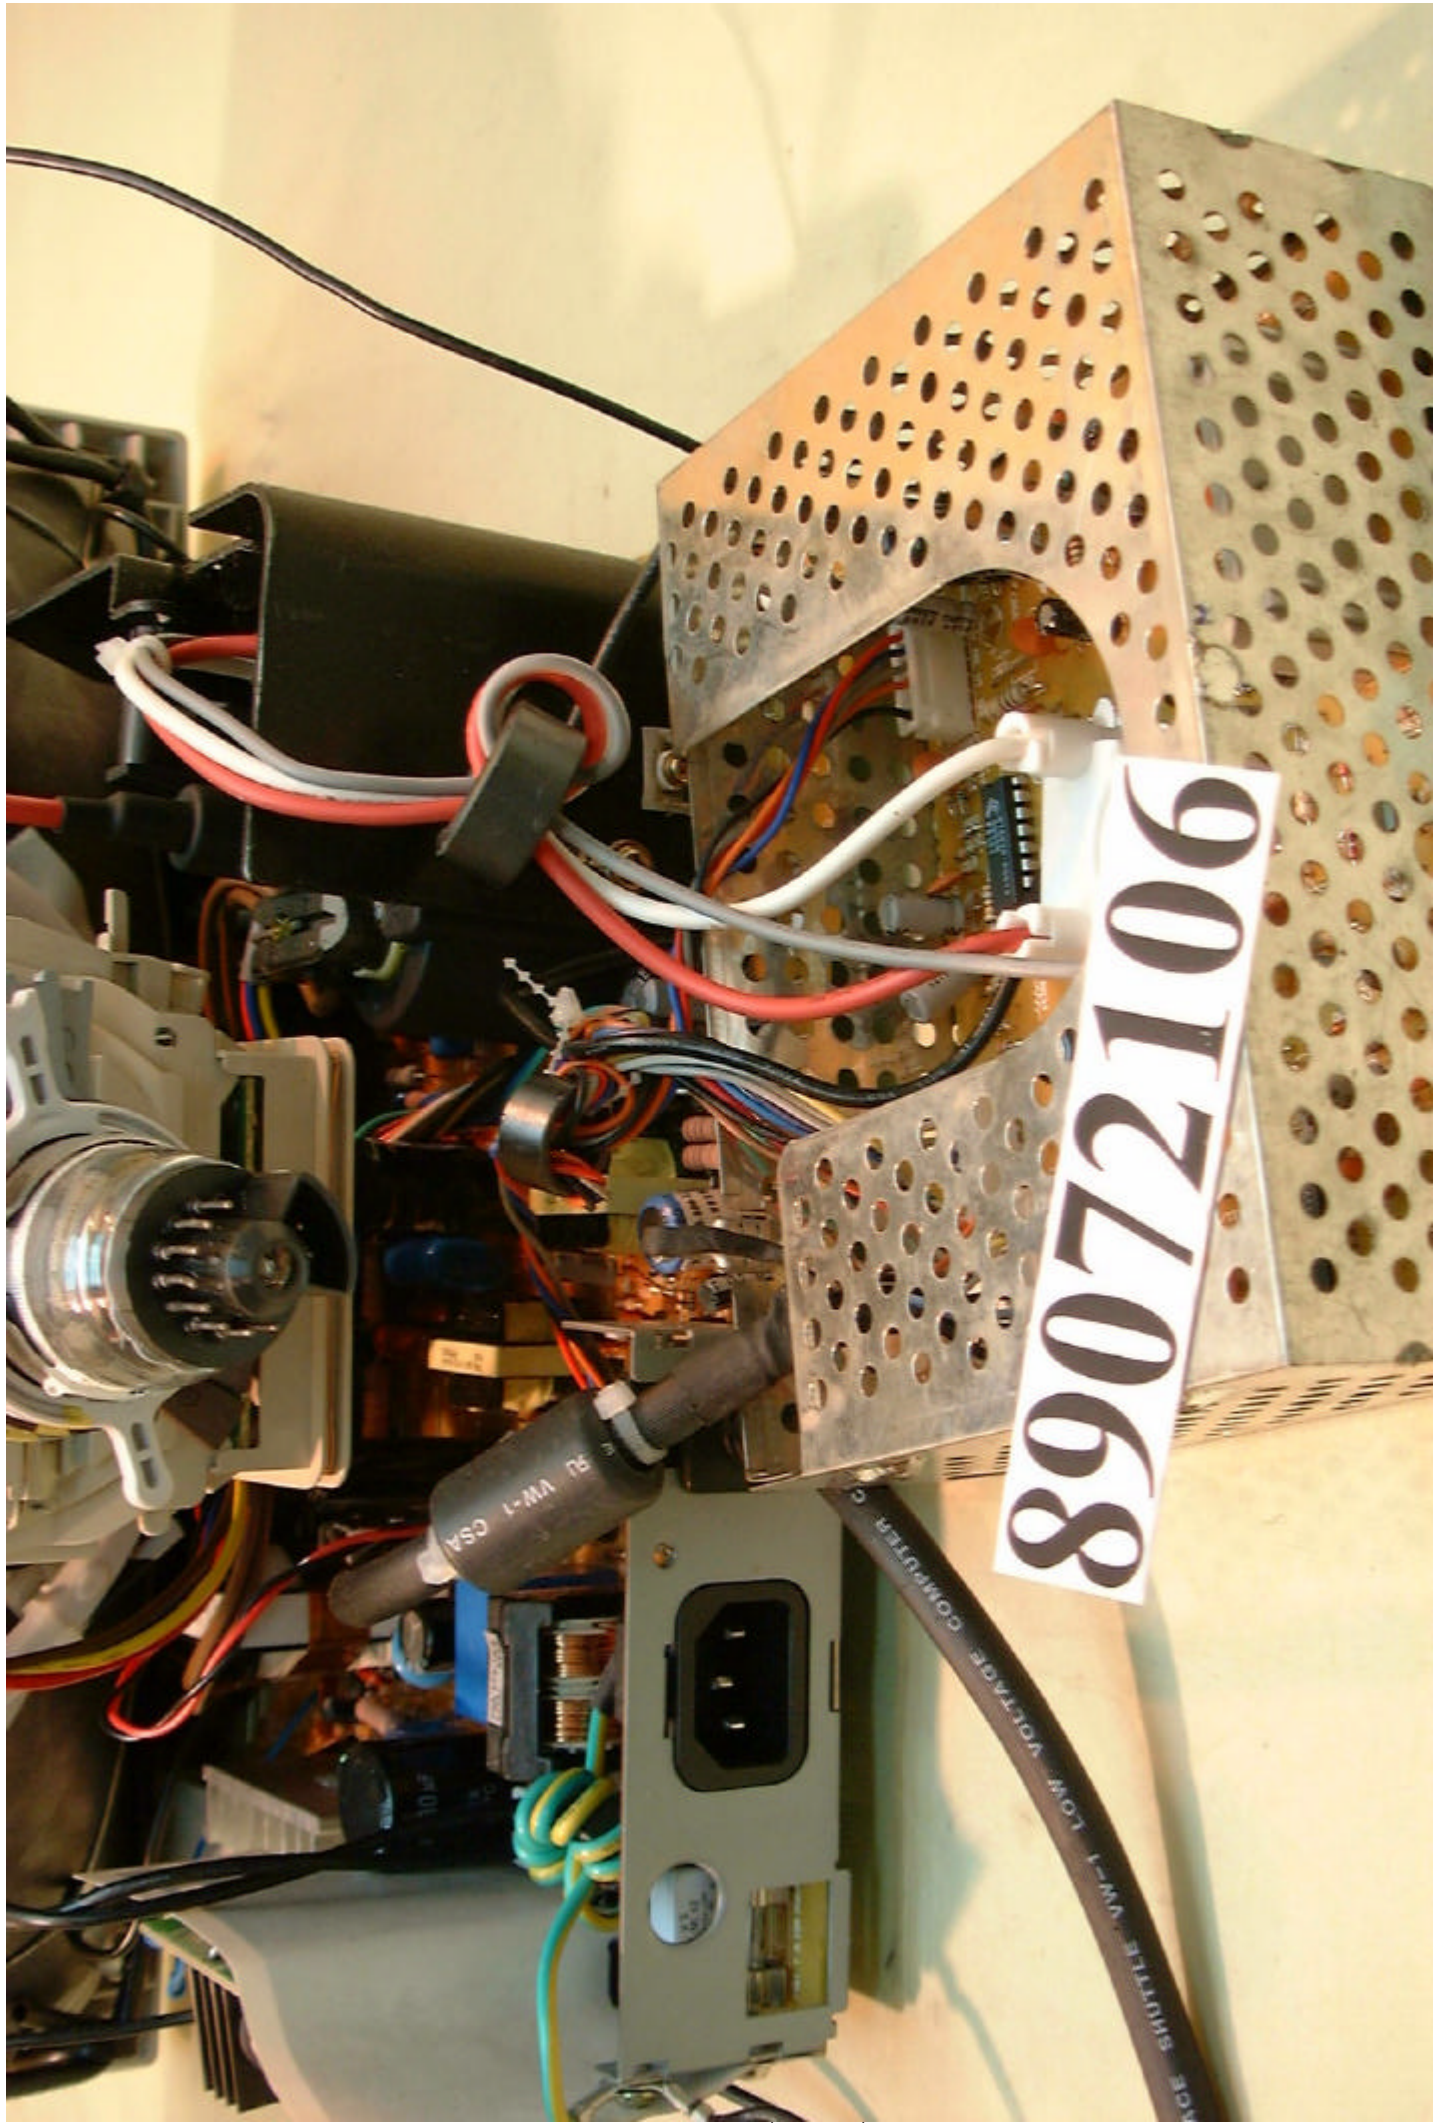

89072106

WARNING: SHOCK HAZARD - DO NOT OPEN!  
PLEASE REFER TO THE USER MANUAL FOR  
FURTHER INFORMATION ON SAFETY PRECAUTIONS.

89072106

89072106

89072106

89072106

UNOHWA  
CAUTION  
WARNING

ENGINEERING SAMPLE  
SERIAL NO. 8471-01-0001  
MFG. TYPE: METAL/STEEL  
REVISED: TYPE: NO. 000-000-0000  
CHANGING TO: TYPE: NO. 000-000-0000

89072106

89072106

5U VM-1 GSA

FACE SHUTTLE VW-1 LOW VOLTAGE COMPUTER C

ENGINEERING SAMPLE  
DATE 11/10/06  
BY 11/10/06  
REWORKS: LENS MOUNTING  
SHANGHAI PICTURE TUBE LTD.

**WARNING**  
DANGER  
ELECTRIC SHOCK  
Hazardous voltage  
may be present.  
Do not touch  
the components  
before the power  
is disconnected.  
To avoid  
electrical shock,  
disconnect the power  
before working  
on this equipment.

89072106

89072106

CAUTION - High Voltage  
WARNING - High Voltage  
AVERTISSEMENT - Haute Tension  
ATTENTION - Haute Tension

Model: 89072106  
Serial: 1234567890  
Date: 2010-01-01

89072106

89072106

89072106