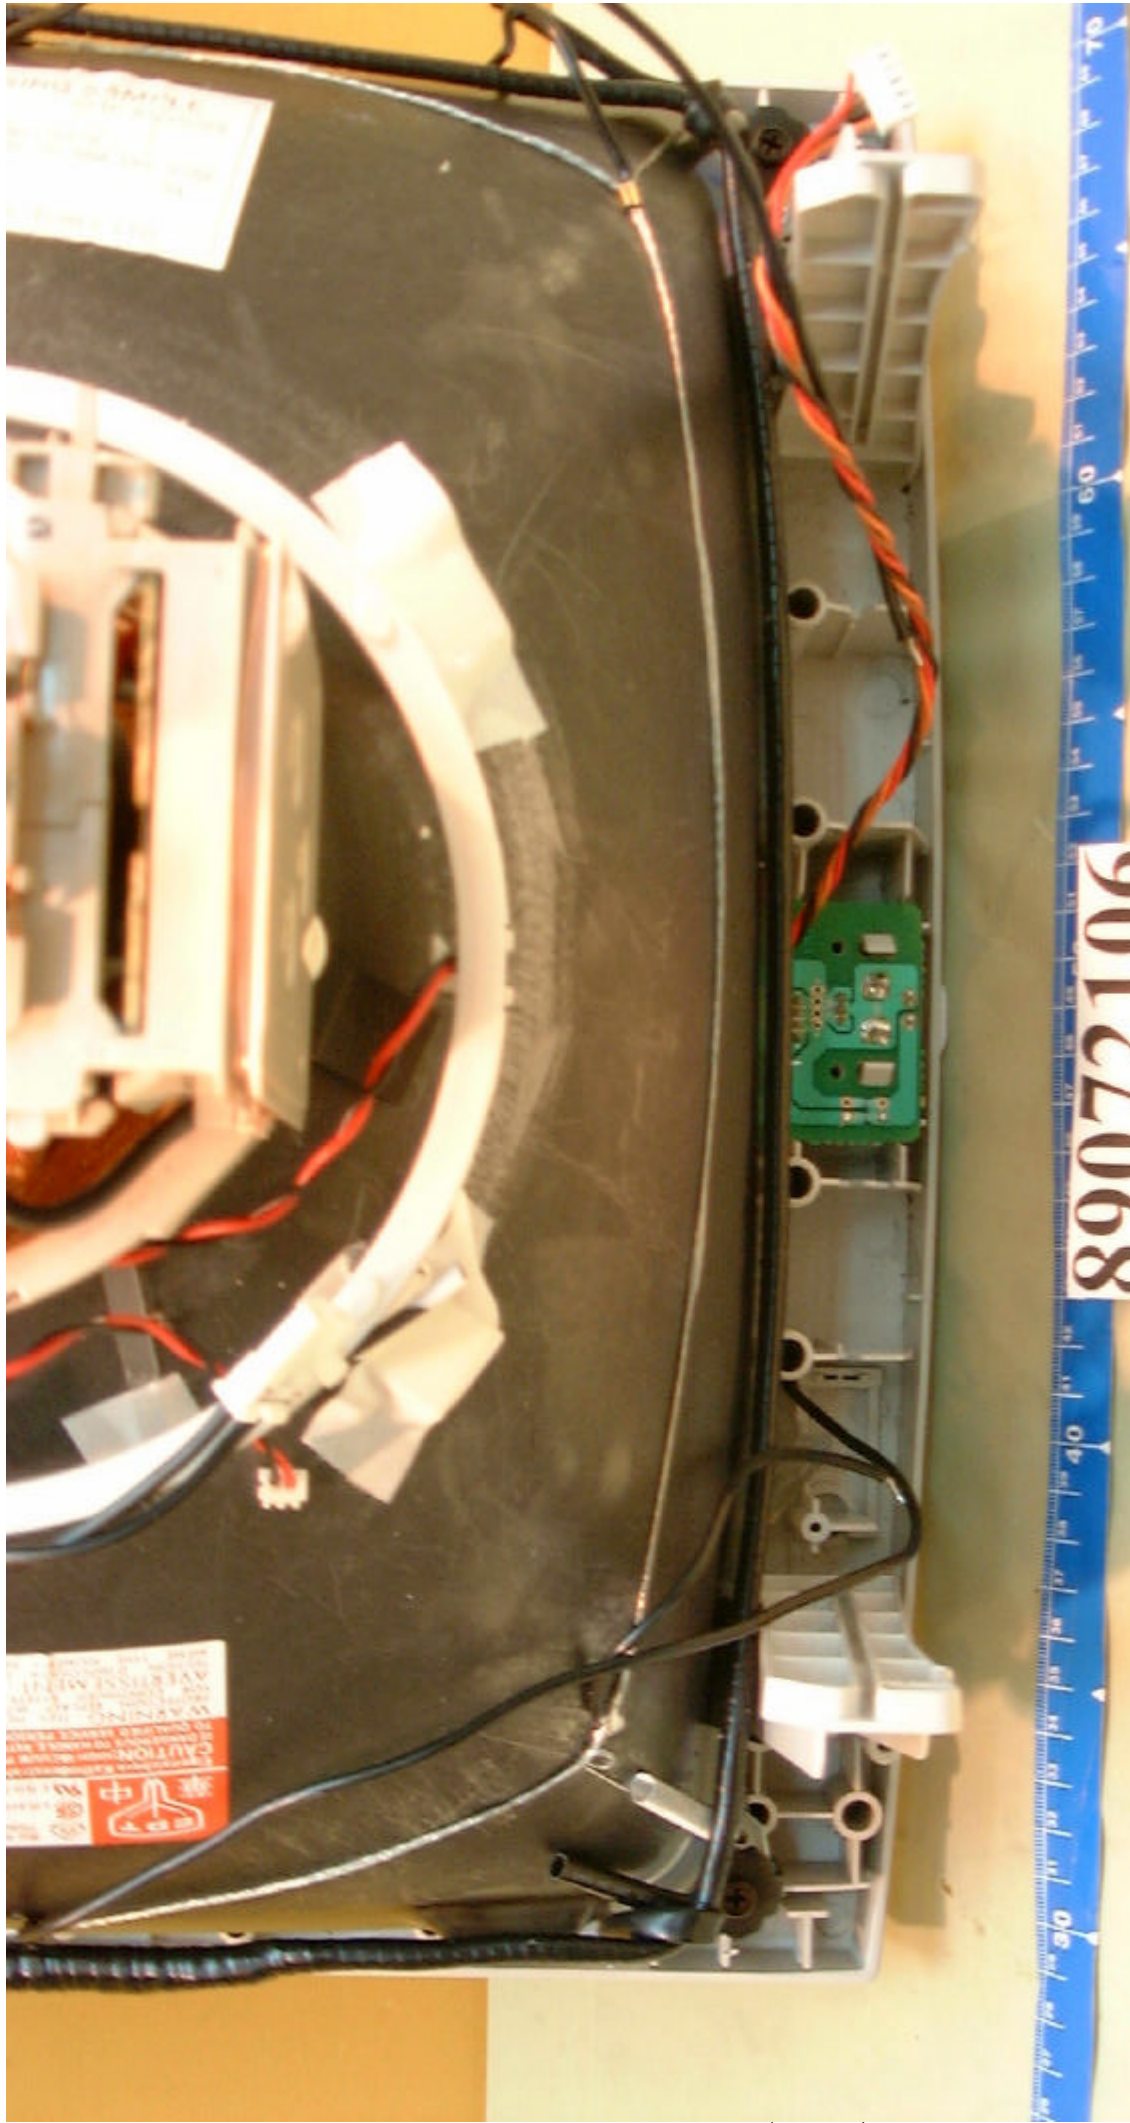

89072106

89072106

5U VM-1 GSA

FACE SHUTTLE VW-1 LOW VOLTAGE COMPUTER C

ENGINEERING SAMPLE  
DATE 11/10/06  
BY 11/10/06  
REWORKS: LENS MOUNTING  
SHANGHAI PICTURE TUBE LTD.

**WARNING**  
DANGER  
ELECTRIC SHOCK  
Hazardous voltage  
may be present.  
Do not touch  
the components  
before the power  
is disconnected.  
To avoid  
electrical shock,  
disconnect the power  
before working  
on this equipment.

89072106

89072106

CAUTION - High Voltage  
WARNING - High Voltage  
AVERTISSEMENT - Haute Tension  
ATTENTION - Haute Tension

Model: 89072106  
Serial: 1234567890  
Date: 2010-01-01

89072106

89072106

89072106