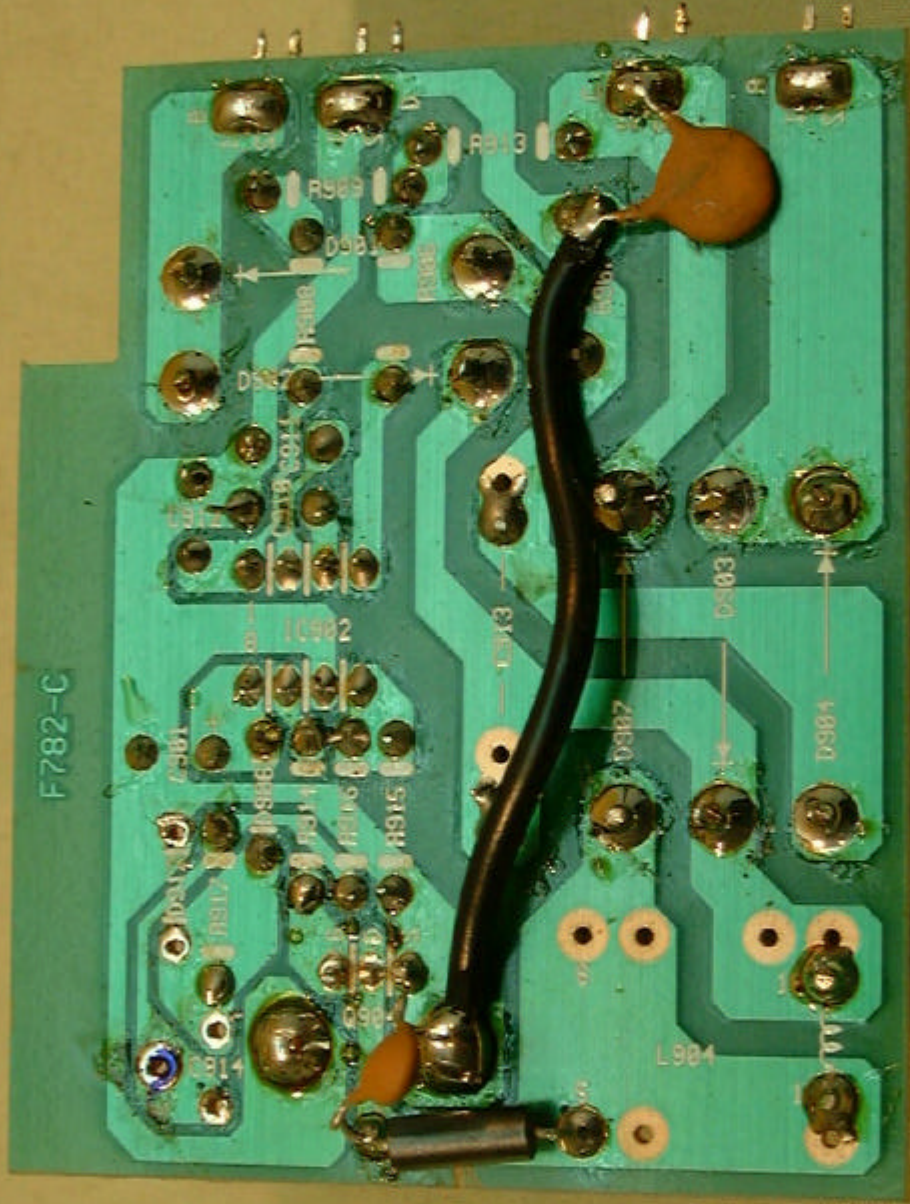

89072106

89072106

5U VM-1 GSA

FACE SHUTTLE VW-1 LOW VOLTAGE COMPUTER C

ENGINEERING SAMPLE  
DATE 11/10/06  
BY 11/10/06  
REWORKS: LENS MOUNTING  
SHANGHAI PICTURE TUBE LTD.

**WARNING**  
DANGER  
ELECTRIC SHOCK  
Hazardous voltage  
may be present.  
Do not touch  
the components  
before the power  
is disconnected.  
To avoid  
electrical shock,  
disconnect the power  
before working  
on this equipment.

89072106

89072106

CAUTION - High Voltage  
WARNING - High Voltage  
AVERTISSEMENT - Haute Tension  
ATTENTION - Haute Tension

Model: 89072106  
Serial: 1234567890  
Date: 2010-01-01

89072106

89072106

89072106

F782-C

89072106

36 37 38 39 40 41 42 43 44 45 46 47 48 49 50

89072106

89072106

36 37 38 39 40 41 42 43 44 45 46 47 48 49 50 51 52 53 54 55 56