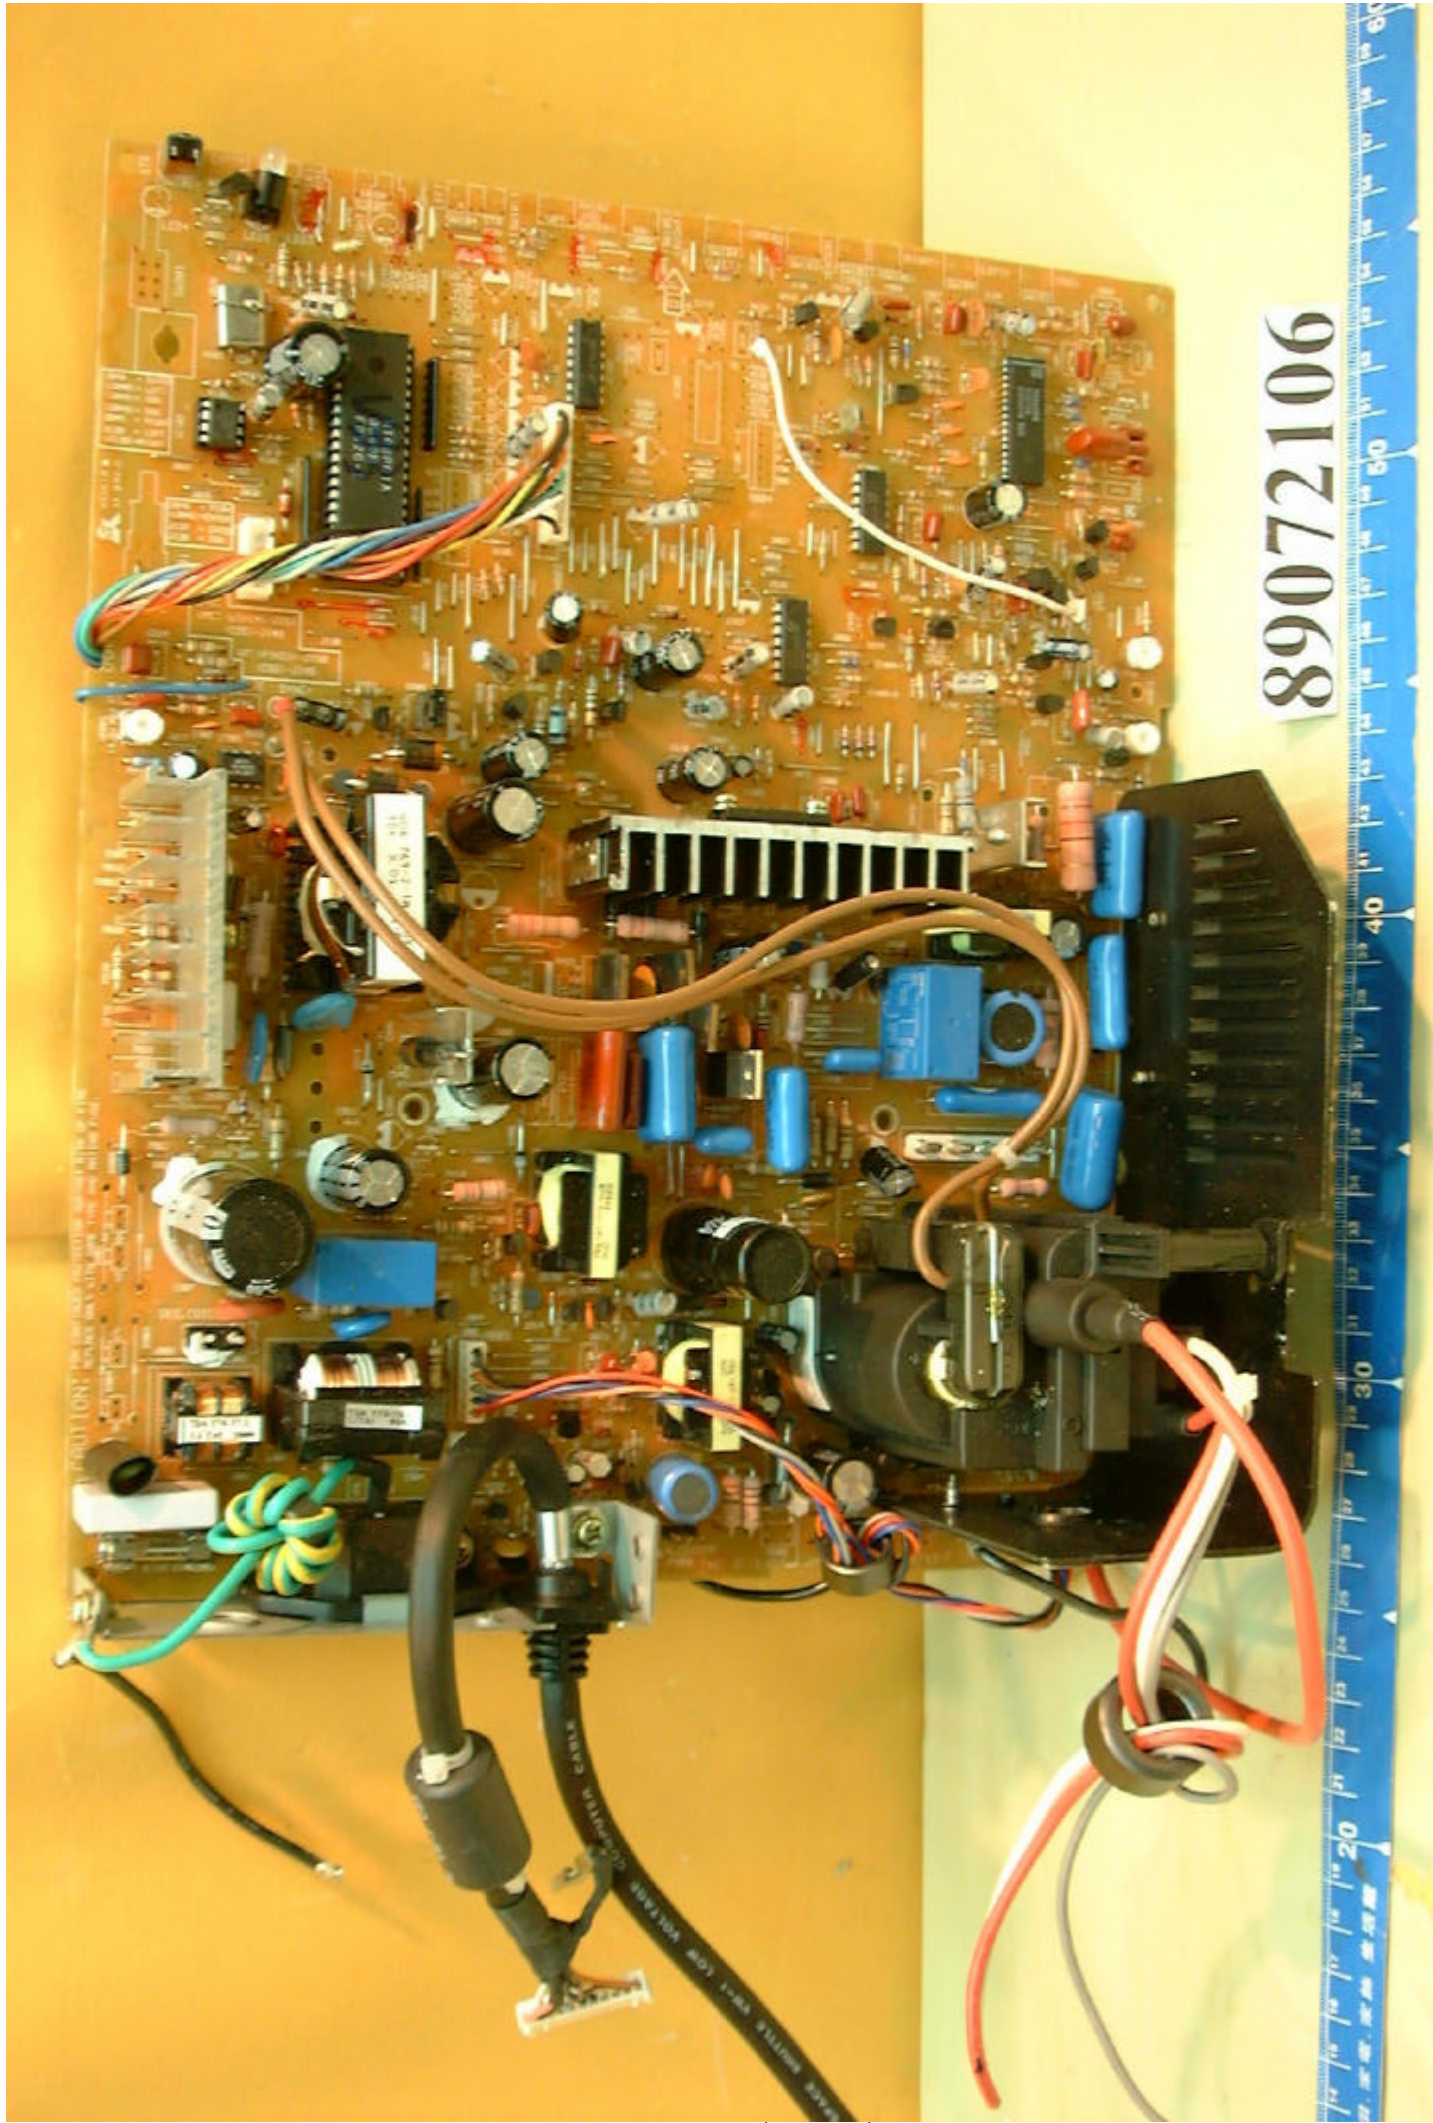

89072106

89072106

5U VM-1 GSA

FACE SHUTTLE VW-1 LOW VOLTAGE COMPUTER C

ENGINEERING SAMPLE  
DATE 11/10/06  
BY 11/10/06  
REWORKS: LENS MOUNTING  
SHANGHAI PICTURE TUBE LTD.

**WARNING**  
DANGER  
ELECTRIC SHOCK  
Hazardous voltage  
may be present.  
Do not touch  
the components  
before the power  
is disconnected.  
To avoid  
electrical shock,  
disconnect the power  
before working  
on this equipment.

89072106

89072106

CAUTION - High Voltage  
WARNING - High Voltage  
AVERTISSEMENT - Haute Tension  
ATTENTION - Haute Tension

Model: 89072106  
Serial: 1234567890  
Date: 2010-01-01

89072106

89072106

89072106

F782-C

89072106

36 37 38 39 40 41 42 43 44 45 46 47 48 49 50

89072106

89072106

36 37 38 39 40 41 42 43 44 45 46 47 48 49 50 51 52 53 54 55 56