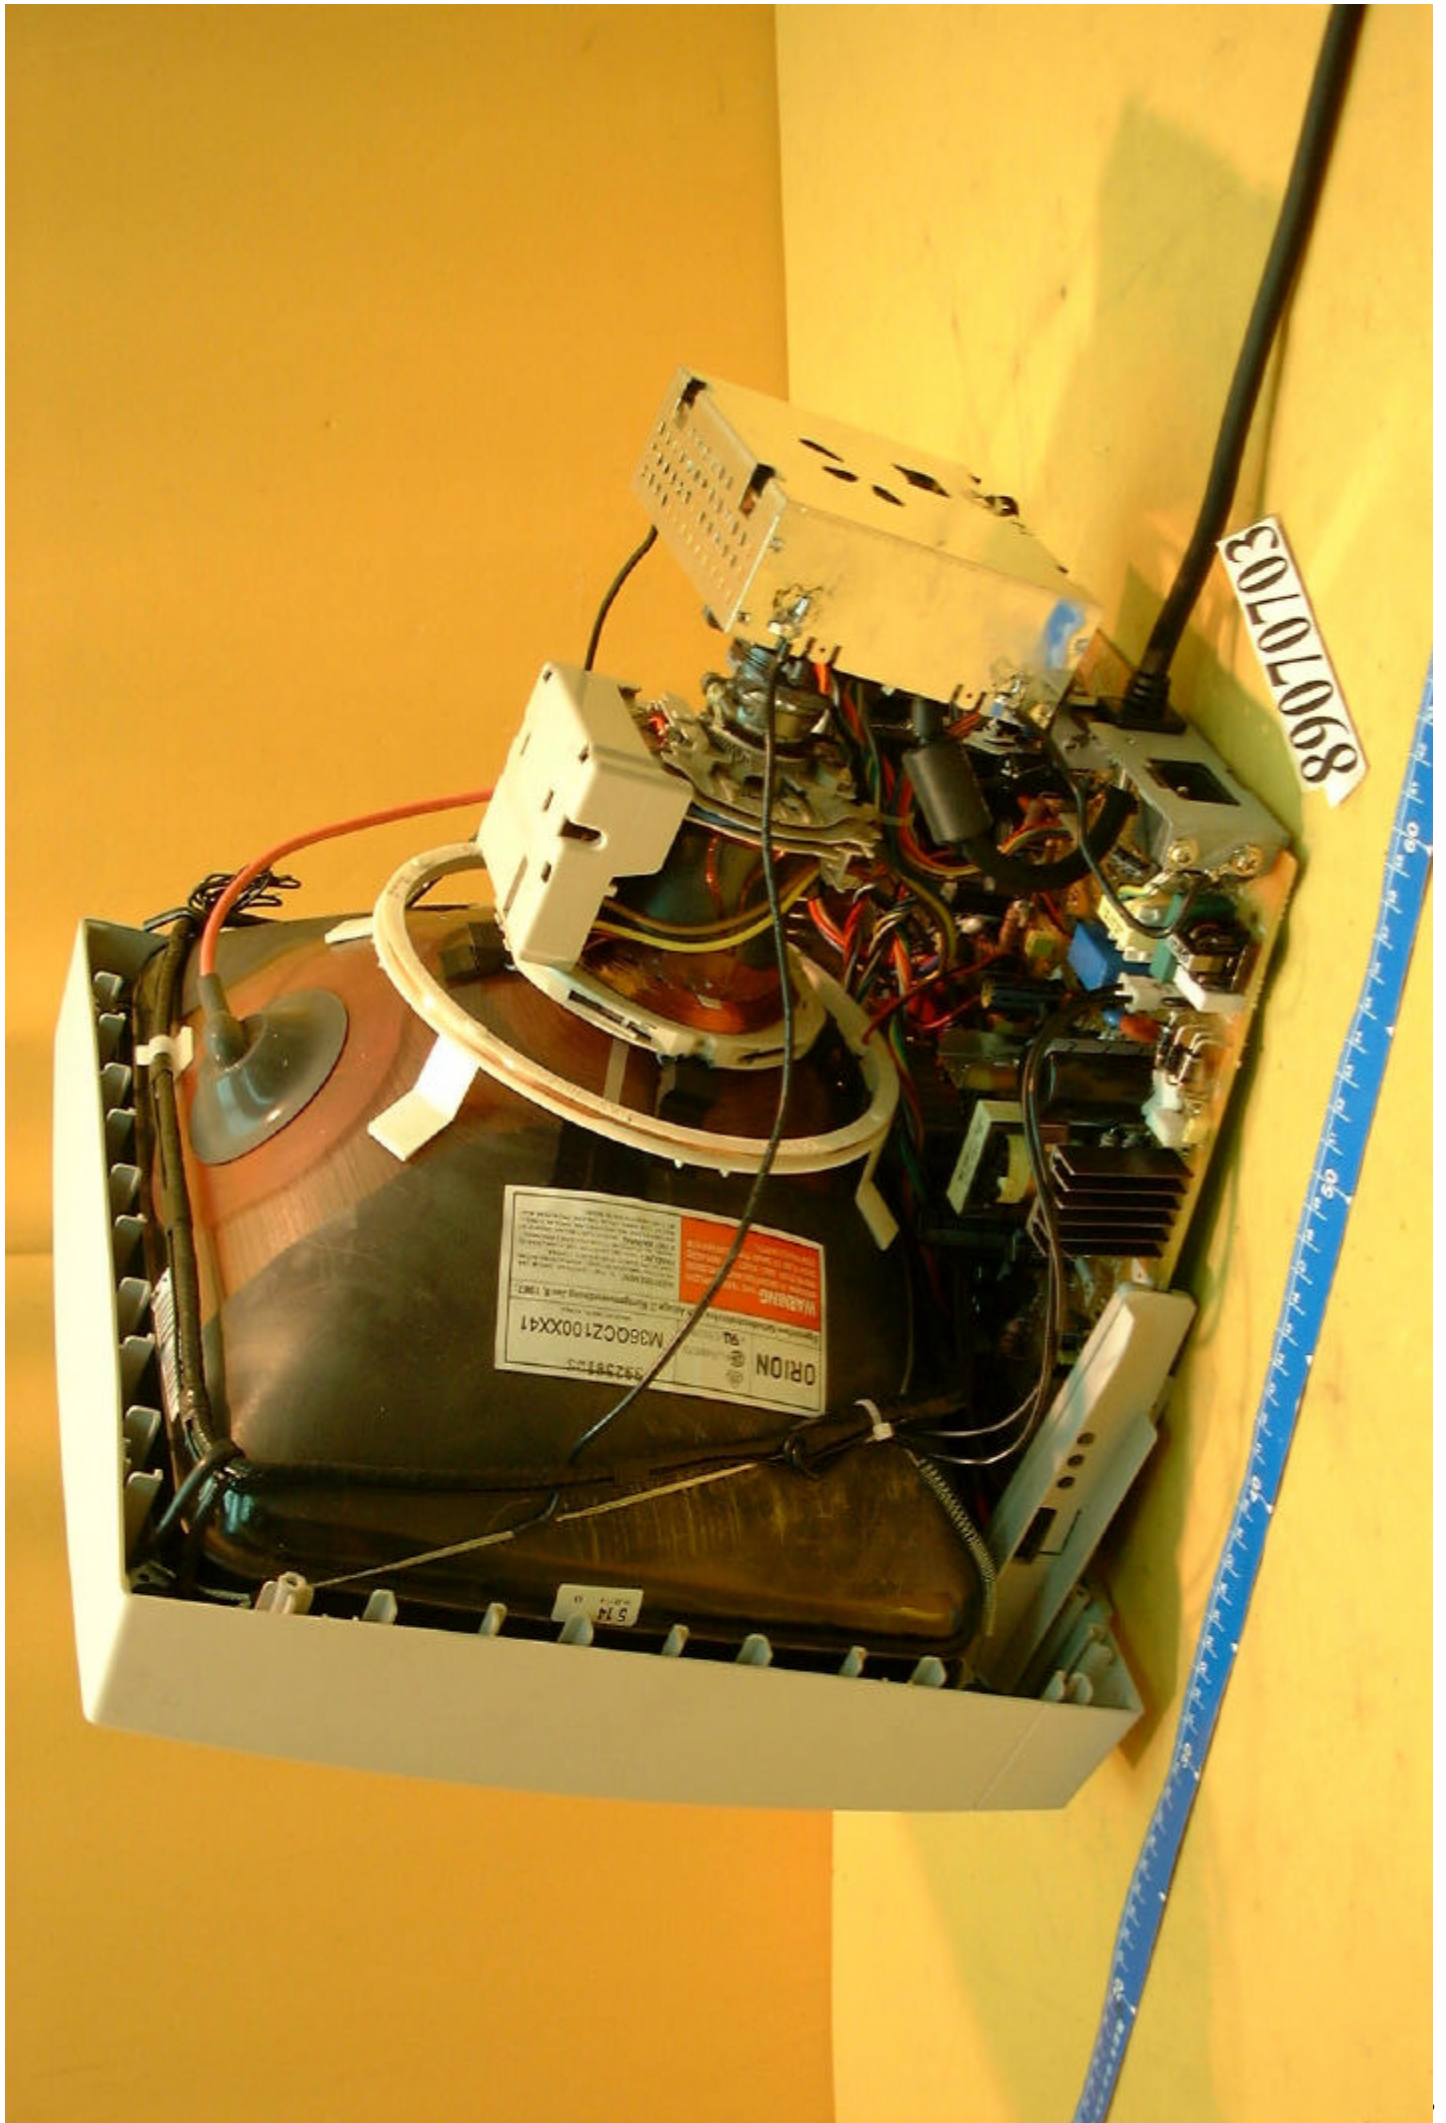

89070703

89070703

89070703

89070703

ORION
M360C2100XX41
WARNING: This power supply unit contains electrolytic capacitors which may contain toxic substances. Do not touch the capacitors or other components inside the power supply unit. Do not touch the power supply unit when it is plugged into the AC power source. Do not touch the power supply unit when it is plugged into the AC power source. Do not touch the power supply unit when it is plugged into the AC power source.