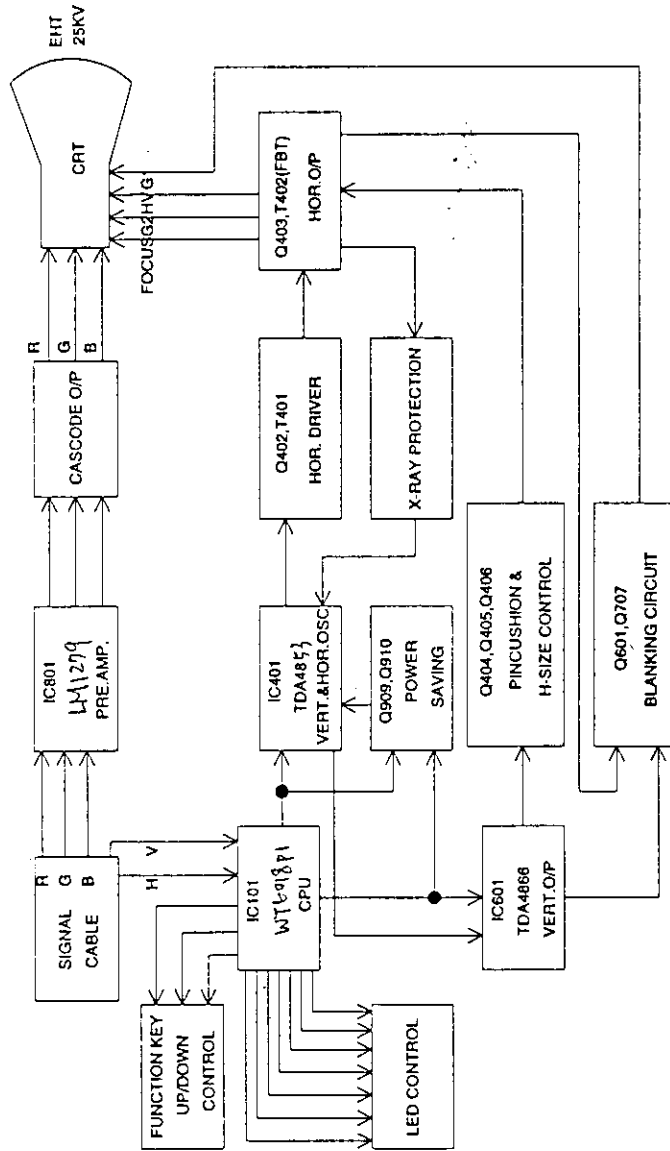

## *Block Diagrams*

*(Please refer to next page for details)*

356H  
367H

7. BLOCK DIAGRAM (DEFLECTION & VIDEO)

Hf: 30-69 kHz  
 Vf: 50-120 Hz  
 Max Resolution: 1024 x 768, NJ

7-1 BLOCK DIAGRAM (SMPS)