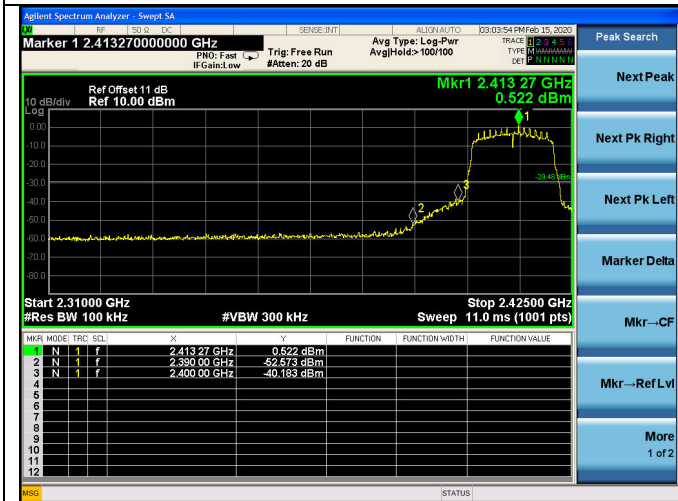

Test CH11: 2462MHz

Test Mode: IEEE 802.11n HT20
Test CH1: 2412MHz

Test CH6: 2437MHz

Test CH11: 2462MHz