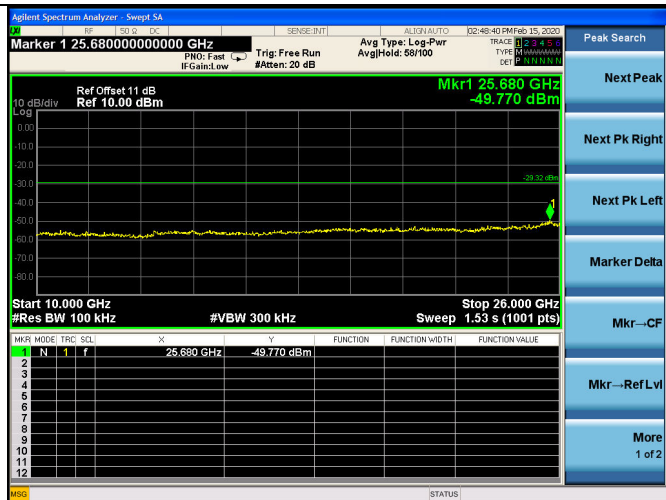

Test CH11: 2462MHz

Test Mode: IEEE 802.11n HT20
Test CH1: 2412MHz

Test CH6: 2437MHz

Test CH11: 2462MHz