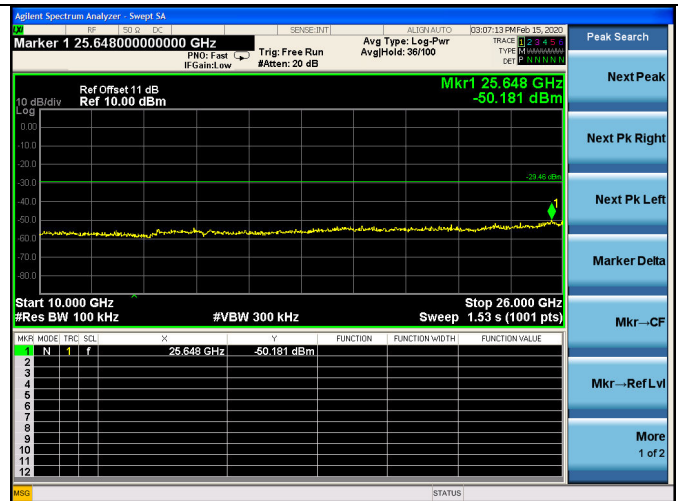

Test CH11: 2462MHz

Test Mode: IEEE 802.11n HT20
Test CH1: 2412MHz

Test CH6: 2437MHz

Test CH11: 2462MHz