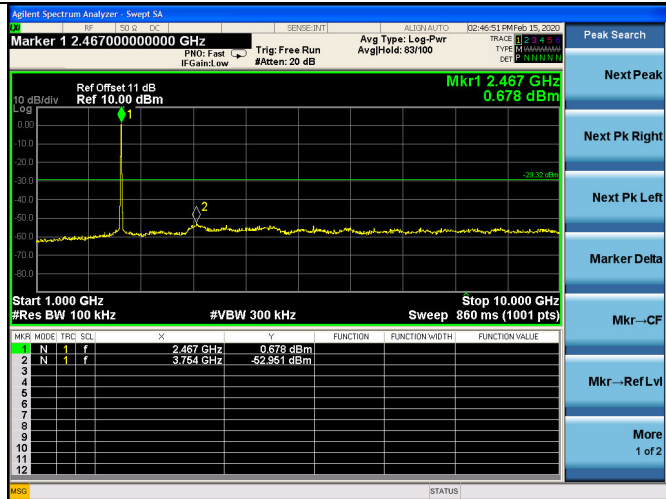

Test CH11: 2462MHz

Test Mode: IEEE 802.11n HT20
Test CH1: 2412MHz

Test CH6: 2437MHz

Test CH11: 2462MHz