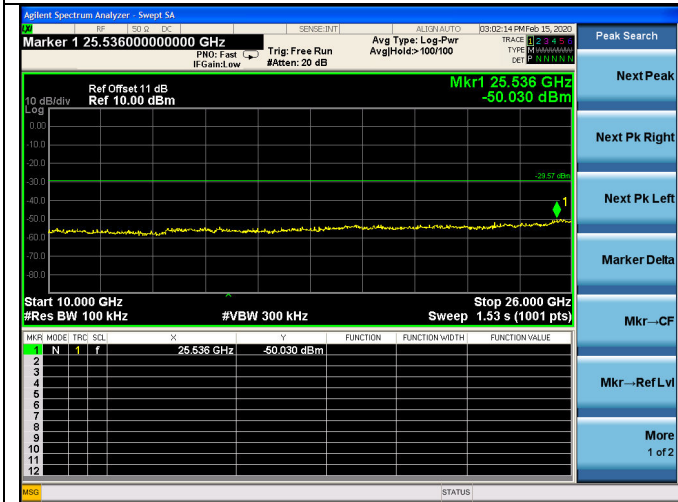

Test CH11: 2462MHz

Test Mode: IEEE 802.11n HT20
Test CH1: 2412MHz

Test CH6: 2437MHz

Test CH11: 2462MHz