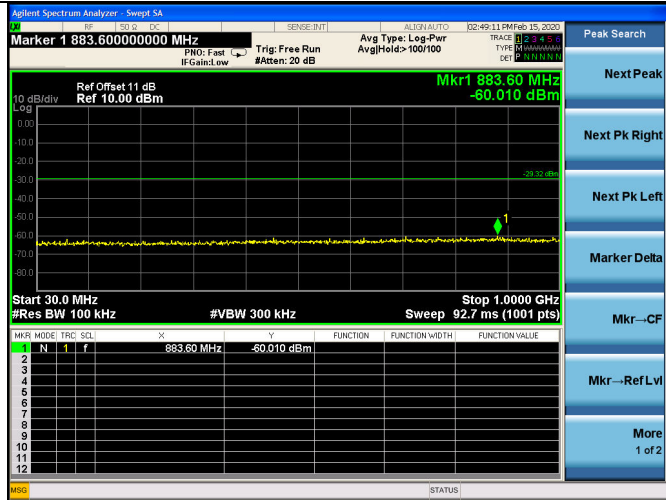

Test CH11: 2462MHz

Test Mode: IEEE 802.11n HT20
Test CH1: 2412MHz

Test CH6: 2437MHz

Test CH11: 2462MHz