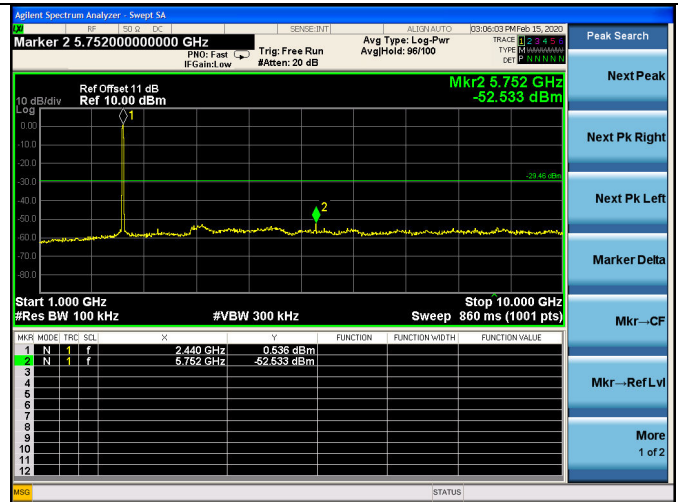

Test CH11: 2462MHz

Test Mode: IEEE 802.11n HT20
Test CH1: 2412MHz

Test CH6: 2437MHz

Test CH11: 2462MHz