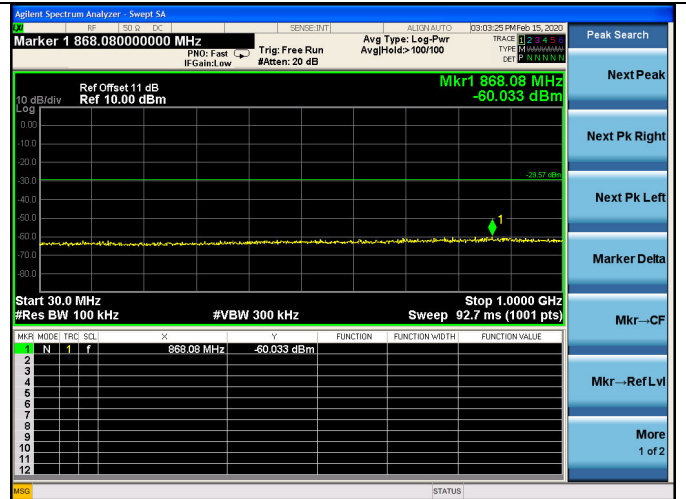

Test CH11: 2462MHz

Test Mode: IEEE 802.11n HT20
Test CH1: 2412MHz

Test CH6: 2437MHz

Test CH11: 2462MHz