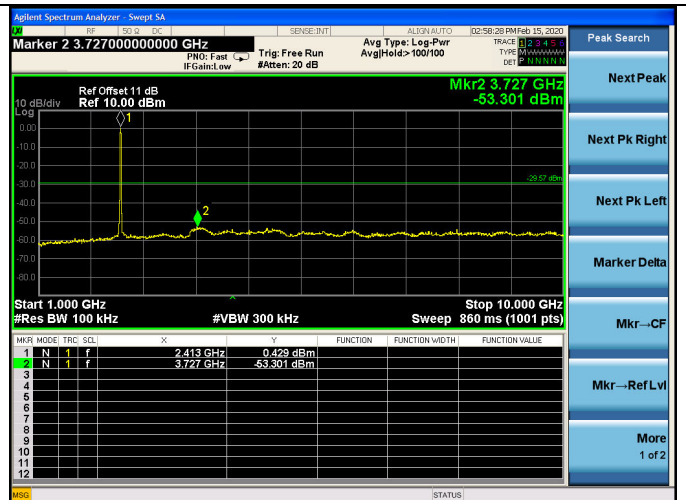

Test CH11: 2462MHz

Test Mode: IEEE 802.11n HT20
Test CH1: 2412MHz

Test CH6: 2437MHz

Test CH11: 2462MHz