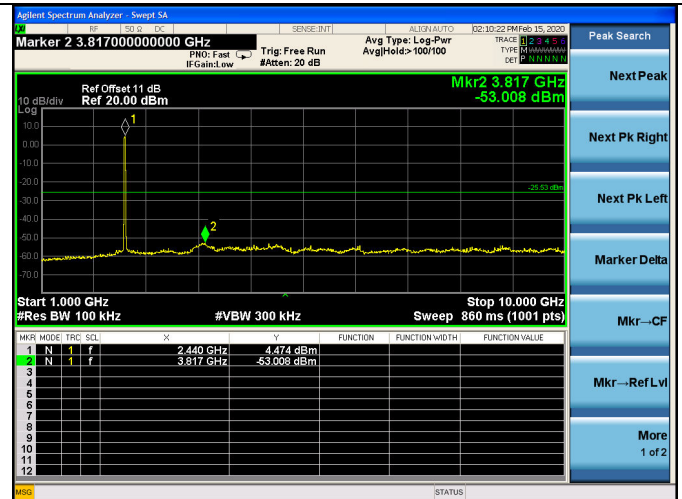

ANTB:

Test Mode: IEEE 802.11b  
Test CH1: 2412MHz

Test CH6: 2437MHz

Test CH11: 2462MHz

Test Mode: IEEE 802.11g  
Test CH1: 2412MHz

Test CH6: 2437MHz