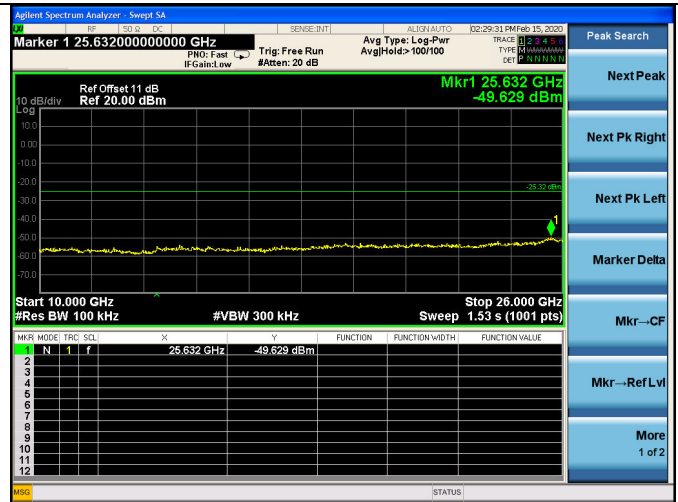

ANTB:

Test Mode: IEEE 802.11b  
Test CH1: 2412MHz

Test CH6: 2437MHz

Test CH11: 2462MHz

Test Mode: IEEE 802.11g  
Test CH1: 2412MHz

Test CH6: 2437MHz