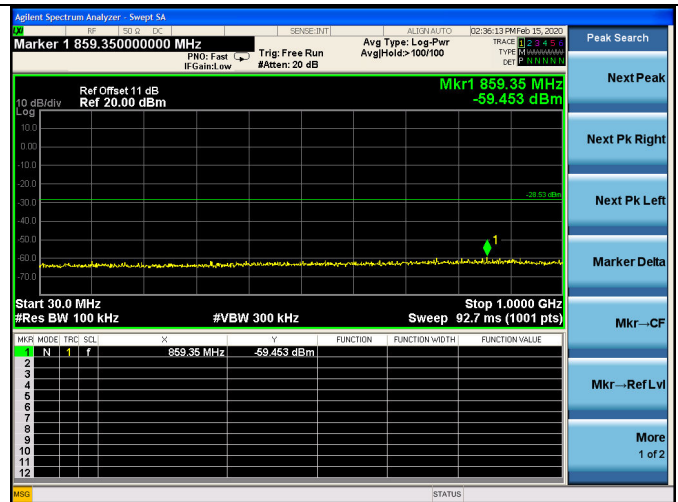

ANTB:

Test Mode: IEEE 802.11b  
Test CH1: 2412MHz

Test CH6: 2437MHz

Test CH11: 2462MHz

Test Mode: IEEE 802.11g  
Test CH1: 2412MHz

Test CH6: 2437MHz