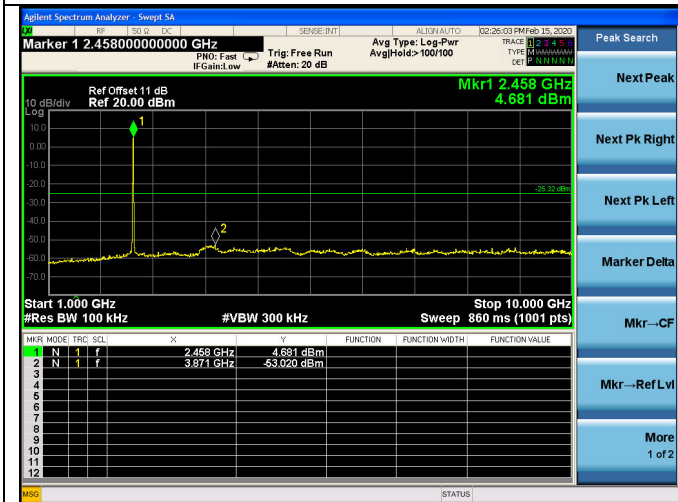

ANTB:

Test Mode: IEEE 802.11b  
Test CH1: 2412MHz

Test CH6: 2437MHz

Test CH11: 2462MHz

Test Mode: IEEE 802.11g  
Test CH1: 2412MHz

Test CH6: 2437MHz