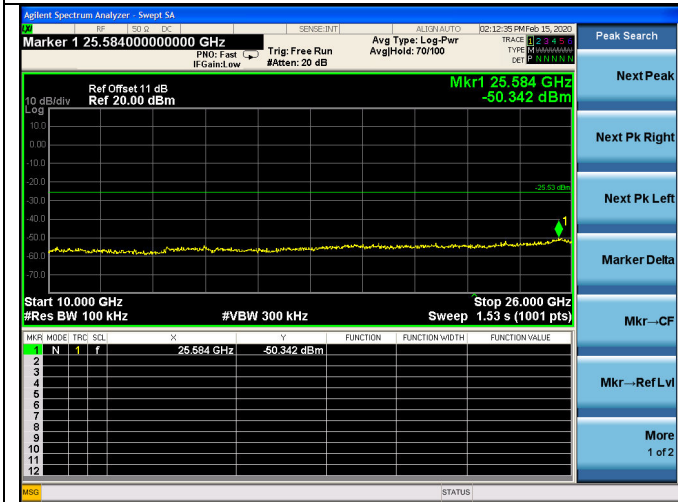

ANTB:

Test Mode: IEEE 802.11b  
Test CH1: 2412MHz

Test CH6: 2437MHz

Test CH11: 2462MHz

Test Mode: IEEE 802.11g  
Test CH1: 2412MHz

Test CH6: 2437MHz