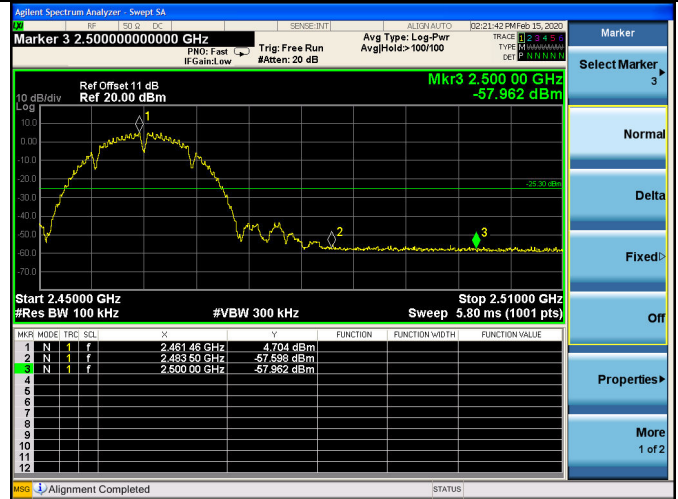

ANTB:

Test Mode: IEEE 802.11b  
Test CH1: 2412MHz

Test CH6: 2437MHz

Test CH11: 2462MHz

Test Mode: IEEE 802.11g  
Test CH1: 2412MHz

Test CH6: 2437MHz