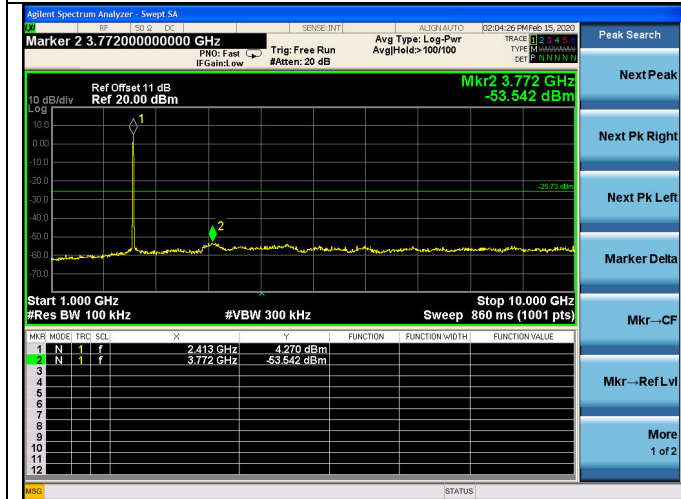

ANTB:

Test Mode: IEEE 802.11b  
Test CH1: 2412MHz

Test CH6: 2437MHz

Test CH11: 2462MHz

Test Mode: IEEE 802.11g  
Test CH1: 2412MHz

Test CH6: 2437MHz