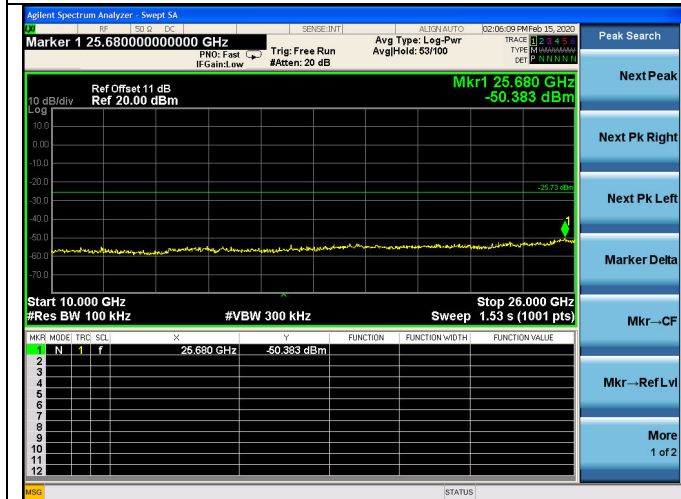

ANTB:

Test Mode: IEEE 802.11b  
Test CH1: 2412MHz

Test CH6: 2437MHz

Test CH11: 2462MHz

Test Mode: IEEE 802.11g  
Test CH1: 2412MHz

Test CH6: 2437MHz