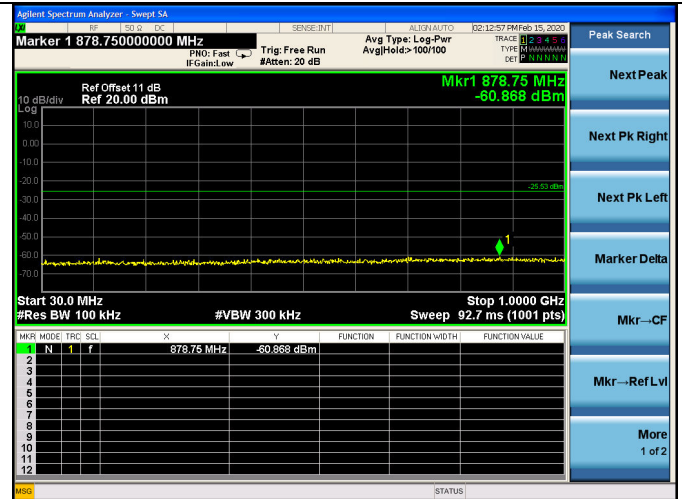

ANTB:

Test Mode: IEEE 802.11b  
Test CH1: 2412MHz

Test CH6: 2437MHz

Test CH11: 2462MHz

Test Mode: IEEE 802.11g  
Test CH1: 2412MHz

Test CH6: 2437MHz