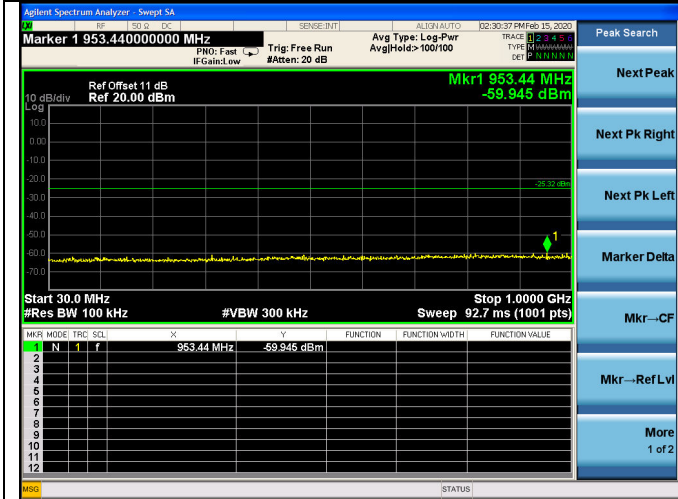

ANTB:

Test Mode: IEEE 802.11b  
Test CH1: 2412MHz

Test CH6: 2437MHz

Test CH11: 2462MHz

Test Mode: IEEE 802.11g  
Test CH1: 2412MHz

Test CH6: 2437MHz