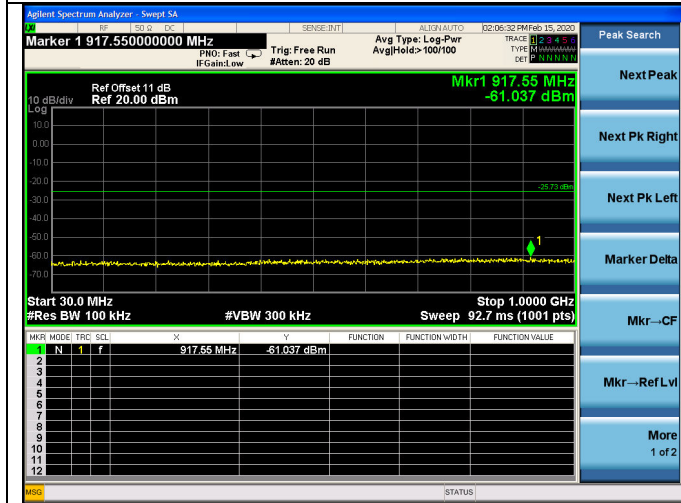

ANTB:

Test Mode: IEEE 802.11b  
Test CH1: 2412MHz

Test CH6: 2437MHz

Test CH11: 2462MHz

Test Mode: IEEE 802.11g  
Test CH1: 2412MHz

Test CH6: 2437MHz