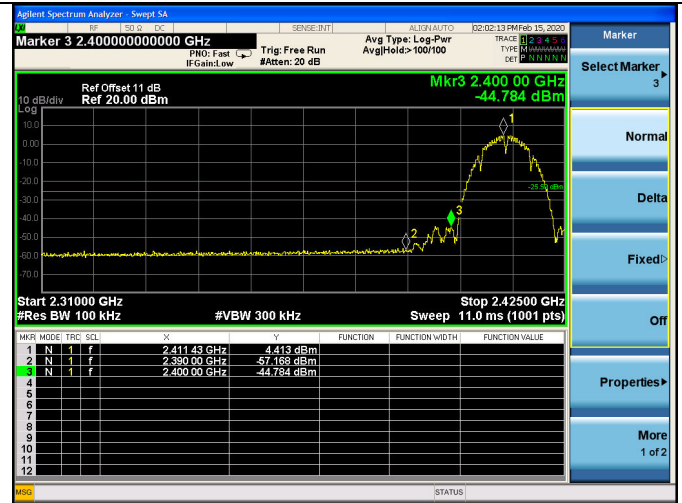

ANTB:

Test Mode: IEEE 802.11b  
Test CH1: 2412MHz

Test CH6: 2437MHz

Test CH11: 2462MHz

Test Mode: IEEE 802.11g  
Test CH1: 2412MHz

Test CH6: 2437MHz