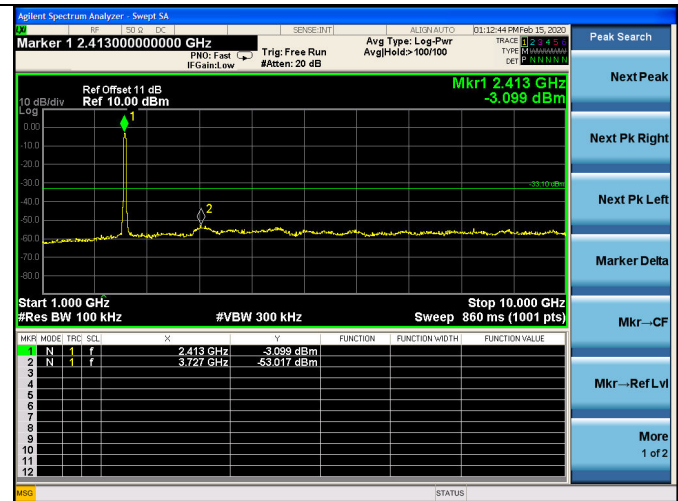

Test CH11: 2462MHz

Test CH6: 2437MHz

Test CH11: 2462MHz

Test Mode: IEEE 802.11n HT40
Test CH1: 2422MHz

Test CH1: 2437MHz

Test CH1: 2452MHz