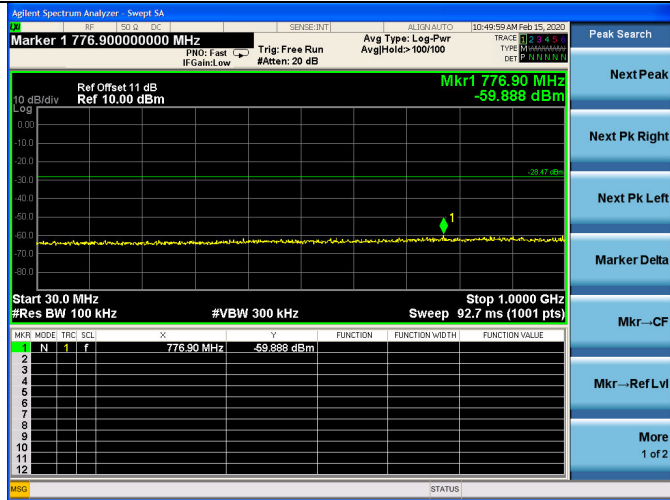

Test CH11: 2462MHz

Test CH6: 2437MHz

Test CH11: 2462MHz

Test Mode: IEEE 802.11n HT40
Test CH1: 2422MHz

Test CH1: 2437MHz

Test CH1: 2452MHz