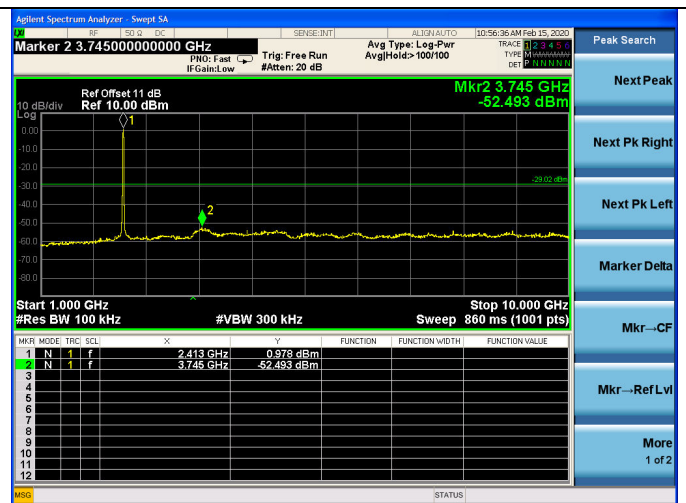

Test CH11: 2462MHz

Test CH6: 2437MHz

Test CH11: 2462MHz

Test Mode: IEEE 802.11n HT40
Test CH1: 2422MHz

Test CH1: 2437MHz

Test CH1: 2452MHz