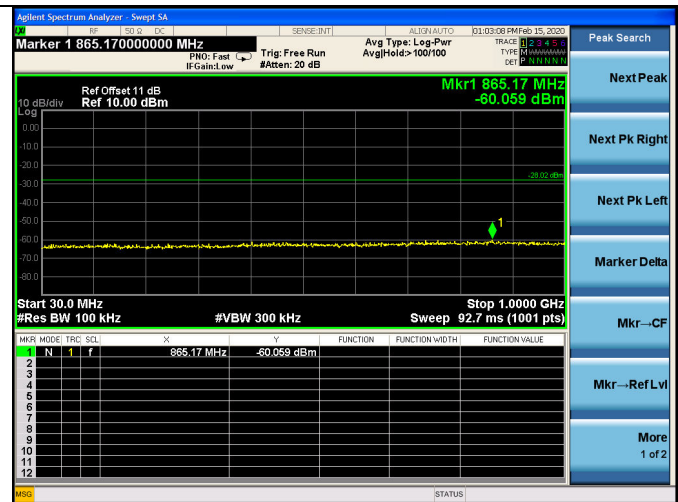

Test CH11: 2462MHz

Test CH6: 2437MHz

Test CH11: 2462MHz

Test Mode: IEEE 802.11n HT40
Test CH1: 2422MHz

Test CH1: 2437MHz

Test CH1: 2452MHz