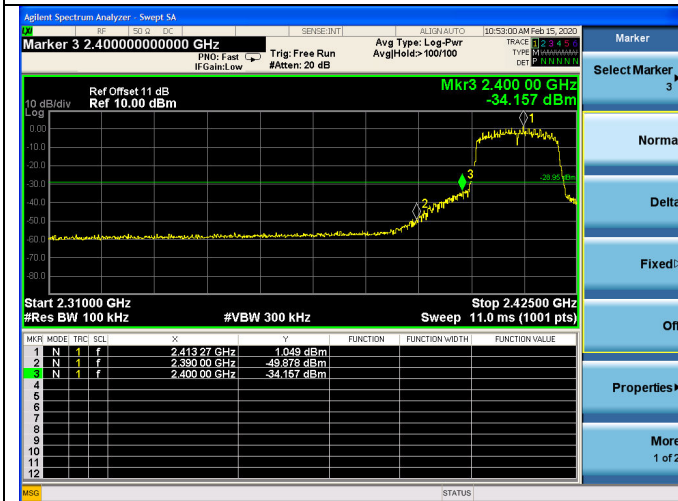

Test CH11: 2462MHz

Test CH6: 2437MHz

Test CH11: 2462MHz

Test Mode: IEEE 802.11n HT40
Test CH1: 2422MHz

Test CH1: 2437MHz

Test CH1: 2452MHz