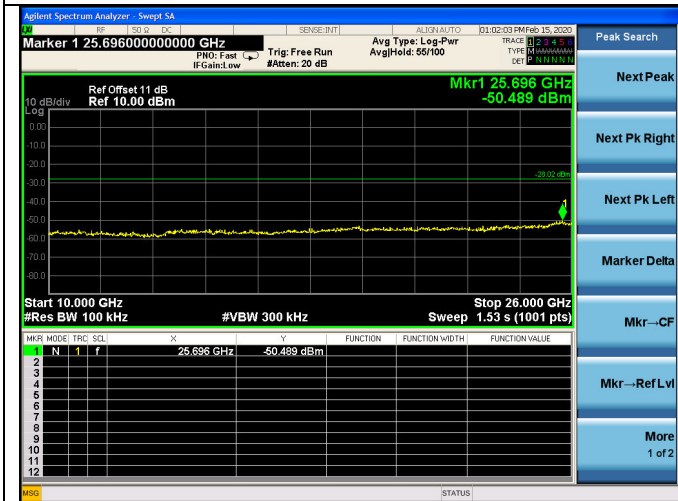

Test CH11: 2462MHz

Test CH6: 2437MHz

Test CH11: 2462MHz

Test Mode: IEEE 802.11n HT40
Test CH1: 2422MHz

Test CH1: 2437MHz

Test CH1: 2452MHz