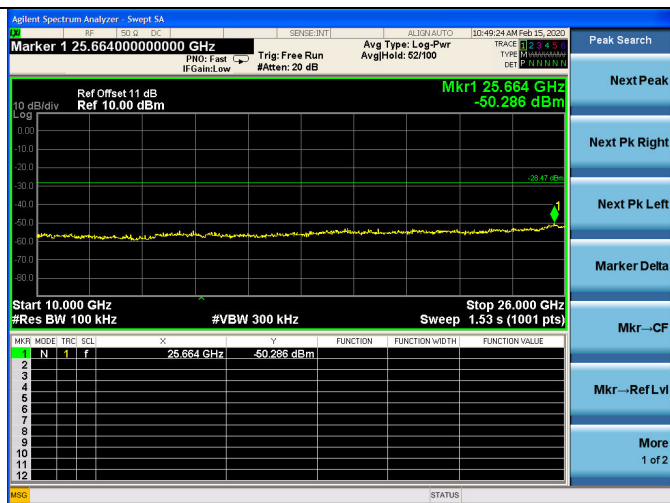

Test CH11: 2462MHz

Test CH6: 2437MHz

Test CH11: 2462MHz

Test Mode: IEEE 802.11n HT40
Test CH1: 2422MHz

Test CH1: 2437MHz

Test CH1: 2452MHz