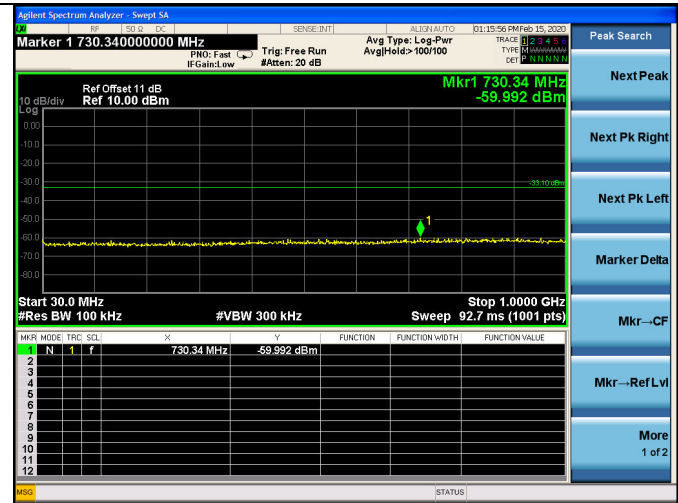

Test CH11: 2462MHz

Test CH6: 2437MHz

Test CH11: 2462MHz

Test Mode: IEEE 802.11n HT40
Test CH1: 2422MHz

Test CH1: 2437MHz

Test CH1: 2452MHz