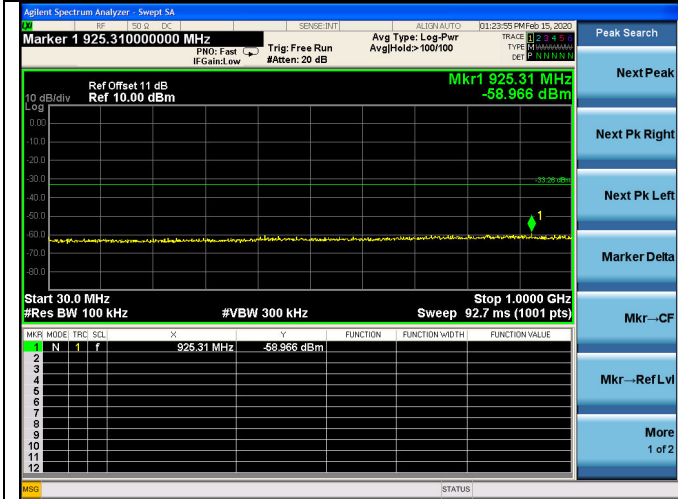

Test CH11: 2462MHz

Test CH6: 2437MHz

Test CH11: 2462MHz

Test Mode: IEEE 802.11n HT40
Test CH1: 2422MHz

Test CH1: 2437MHz

Test CH1: 2452MHz