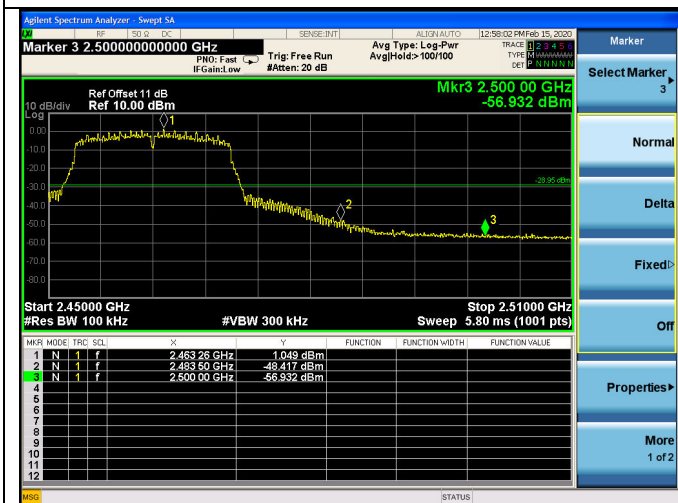

Test CH11: 2462MHz

Test CH6: 2437MHz

Test CH11: 2462MHz

Test Mode: IEEE 802.11n HT40
Test CH1: 2422MHz

Test CH1: 2437MHz

Test CH1: 2452MHz