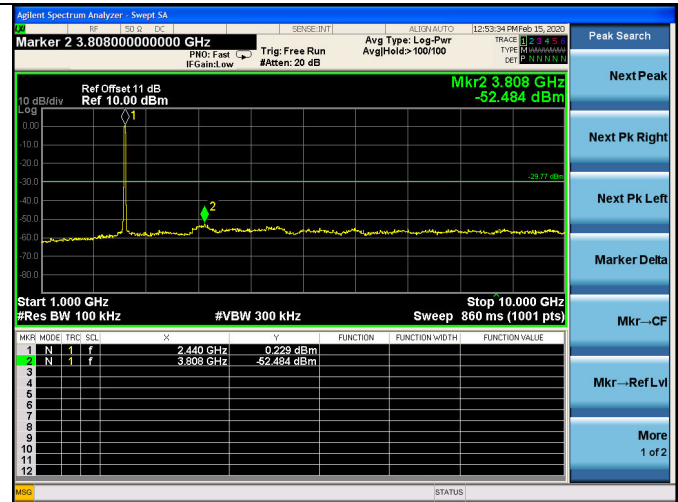

Test CH11: 2462MHz

Test CH6: 2437MHz

Test CH11: 2462MHz

Test Mode: IEEE 802.11n HT40
Test CH1: 2422MHz

Test CH1: 2437MHz

Test CH1: 2452MHz