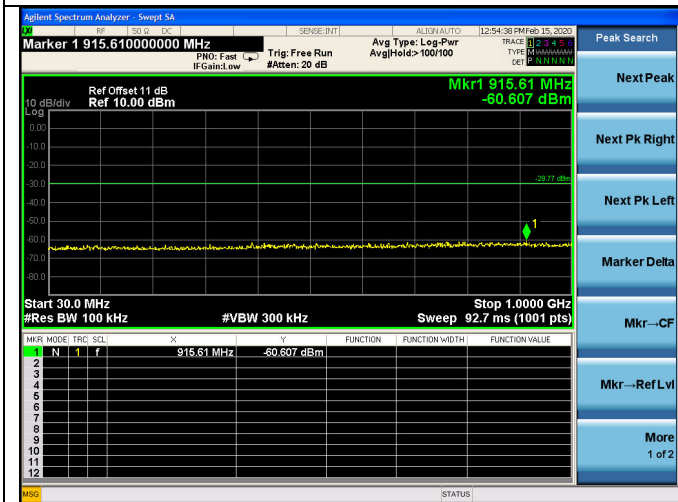

Test CH11: 2462MHz

Test CH6: 2437MHz

Test CH11: 2462MHz

Test Mode: IEEE 802.11n HT40
Test CH1: 2422MHz

Test CH1: 2437MHz

Test CH1: 2452MHz