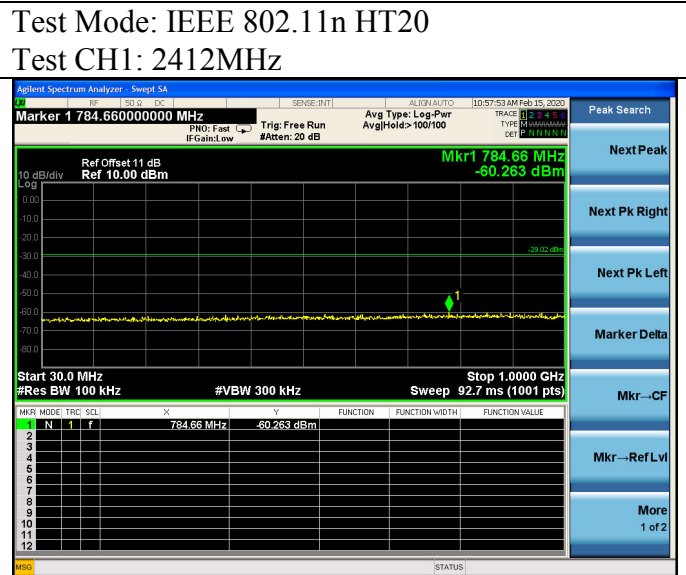

Test CH11: 2462MHz

Test CH6: 2437MHz

Test CH11: 2462MHz

Test Mode: IEEE 802.11n HT40
Test CH1: 2422MHz

Test CH1: 2437MHz

Test CH1: 2452MHz