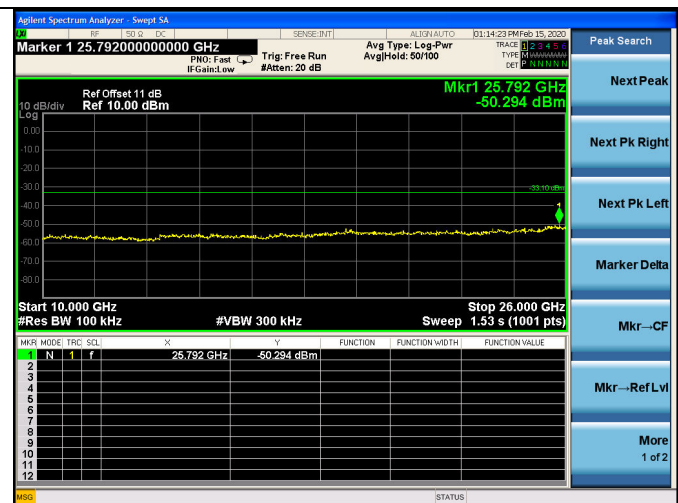

Test CH11: 2462MHz

Test CH6: 2437MHz

Test CH11: 2462MHz

Test Mode: IEEE 802.11n HT40
Test CH1: 2422MHz

Test CH1: 2437MHz

Test CH1: 2452MHz