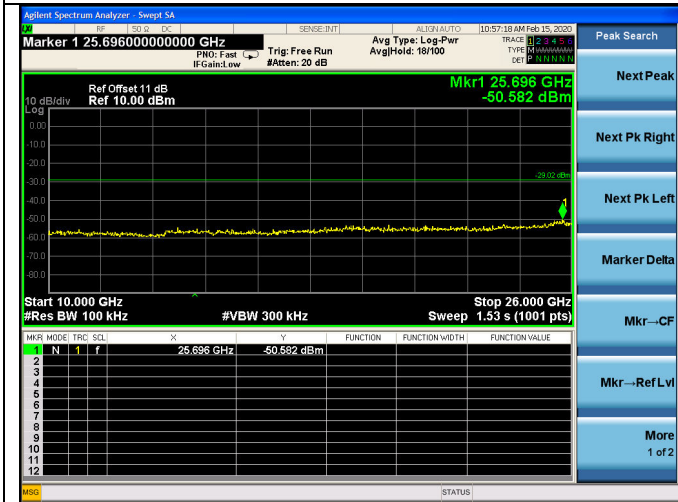

Test CH11: 2462MHz

Test CH6: 2437MHz

Test CH11: 2462MHz

Test Mode: IEEE 802.11n HT40
Test CH1: 2422MHz

Test CH1: 2437MHz

Test CH1: 2452MHz