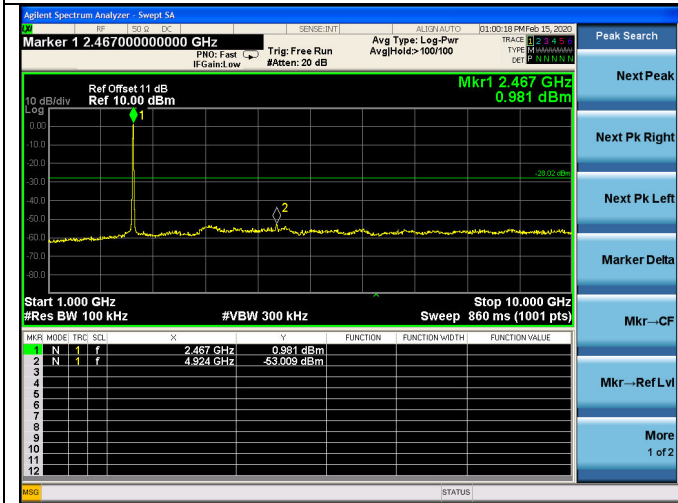

Test CH11: 2462MHz

Test CH6: 2437MHz

Test CH11: 2462MHz

Test Mode: IEEE 802.11n HT40
Test CH1: 2422MHz

Test CH1: 2437MHz

Test CH1: 2452MHz