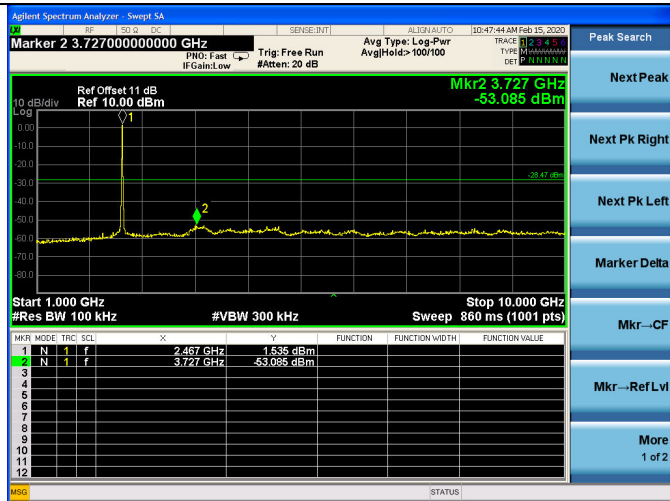

Test CH11: 2462MHz

Test CH6: 2437MHz

Test CH11: 2462MHz

Test Mode: IEEE 802.11n HT40
Test CH1: 2422MHz

Test CH1: 2437MHz

Test CH1: 2452MHz