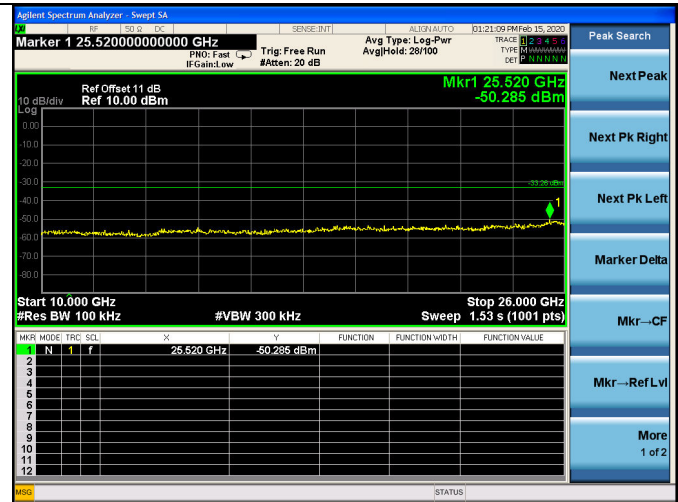

Test CH11: 2462MHz

Test CH6: 2437MHz

Test CH11: 2462MHz

Test Mode: IEEE 802.11n HT40
Test CH1: 2422MHz

Test CH1: 2437MHz

Test CH1: 2452MHz