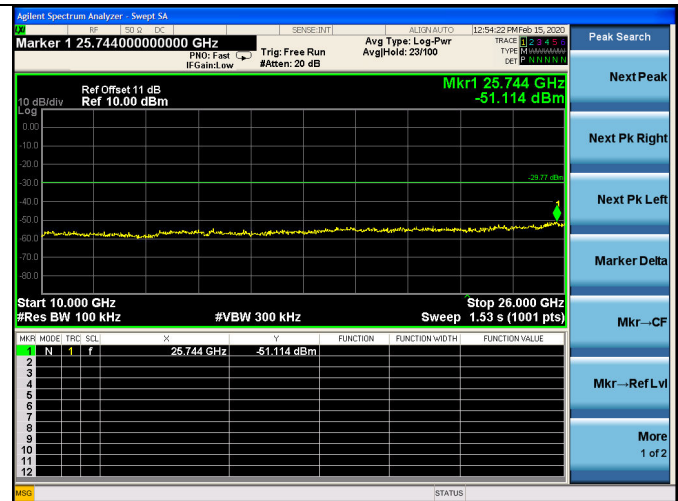

Test CH11: 2462MHz

Test CH6: 2437MHz

Test CH11: 2462MHz

Test Mode: IEEE 802.11n HT40
Test CH1: 2422MHz

Test CH1: 2437MHz

Test CH1: 2452MHz